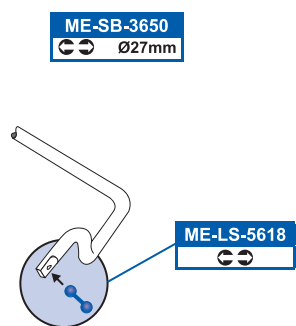

DDF1305

312x25mm

CRAFTER 30-35 Bus (2E_) 04/06→

CRAFTER 30-50 Box (2E_) 04/06→

CRAFTER 30-50 Flatbed / Chassis (2F_) 04/06→

FVR1778	FCR310A
✓ 3T, 3.5T	
FVR1777	FCR310A
✓ 5T	

FVR1870	FCR311A
✓ 3T, 3.5T	
FVR1779	FCR312A
✓ 5T	
FSB4001	
Handbrake	