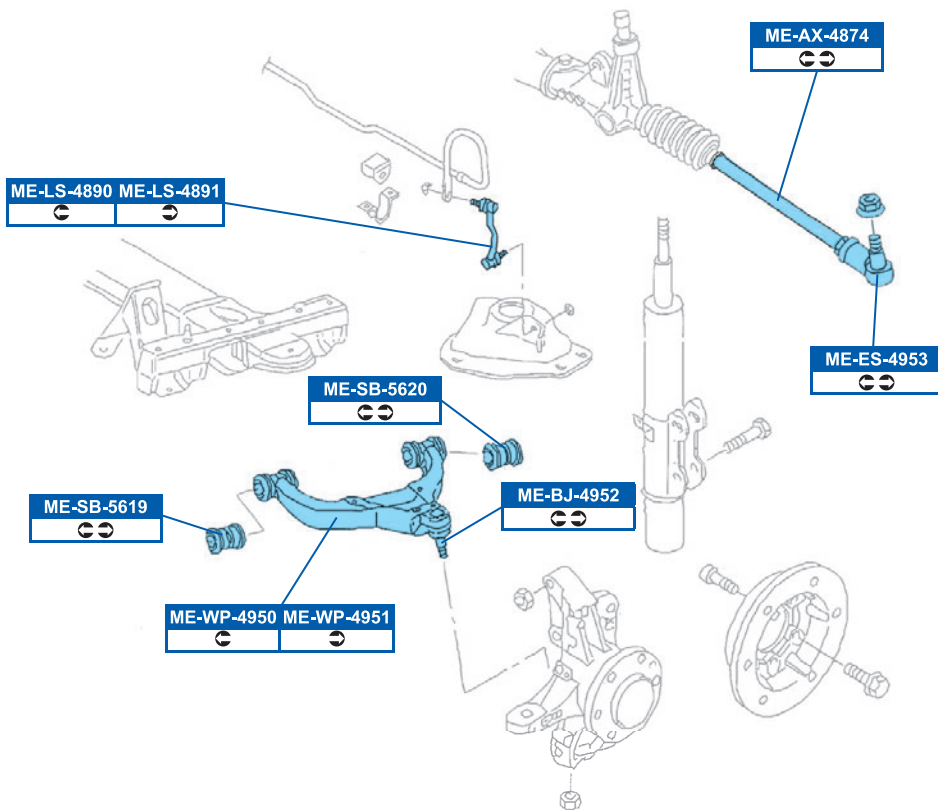

DDF1305

312x25mm

CRAFTER 30-35 Bus (2E_) 04/06→

CRAFTER 30-50 Box (2E_) 04/06→

CRAFTER 30-50 Flatbed / Chassis (2F_) 04/06→

FVR1778	FCR310A
✓ 3T, 3.5T	
FVR1777	FCR310A
✓ 5T	

FVR1870	FCR311A
✓ 3T, 3.5T	
FVR1779	FCR312A
✓ 5T	
FSB4001	
Handbrake	