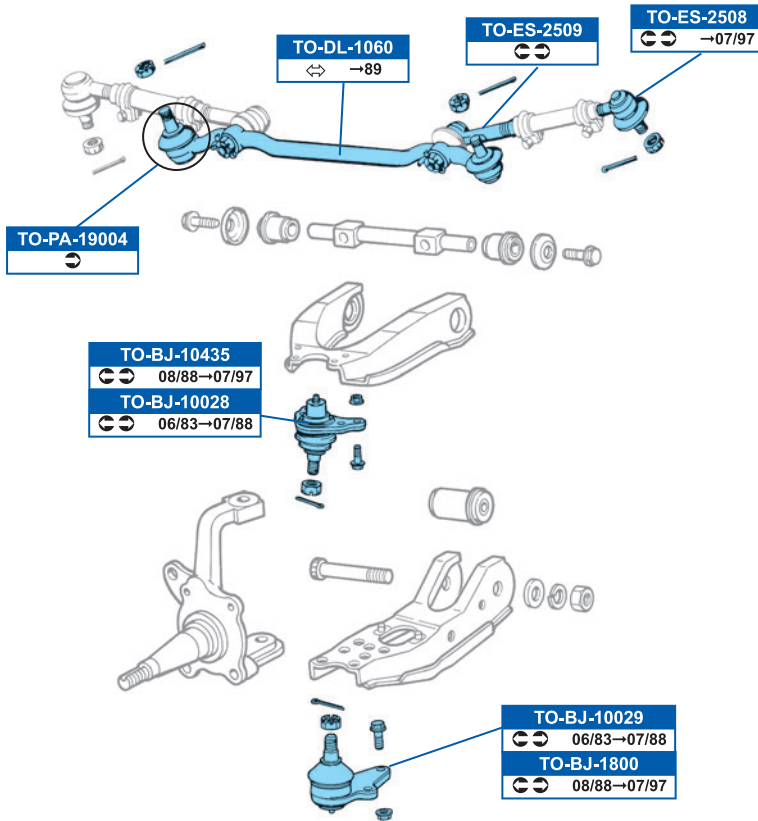

TOYOTA

HILUX II Pickup (_N_) 11/82→07/05

FDB288

DDF444

Sumitomo

FDB318

DDF416

Akebono

FSB324

Ø270mm

FSB171

Ø254mm

FSB411

Ø295mm