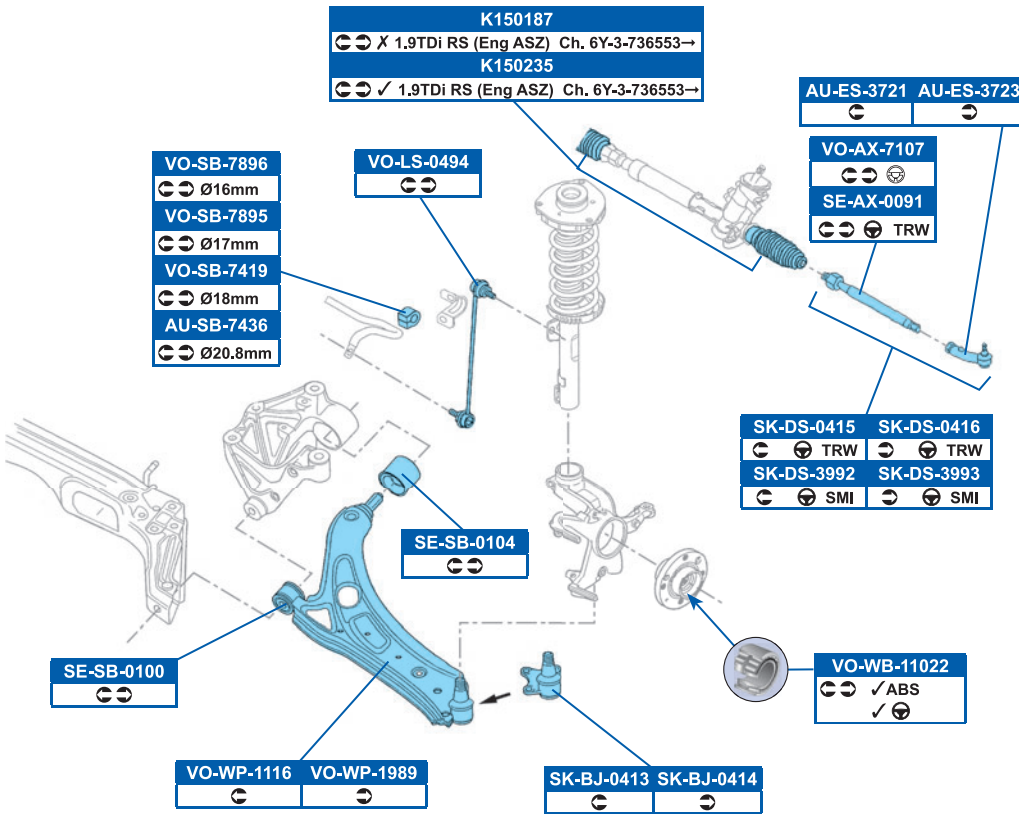

131.6x62.3x18.7mm

**SE-SB-0104****VO-LS-0494**6Q0411315A, 6Q0411315C, 6Q0411315D,
6Q0411315F**VO-WP-1989**

6Q0407151D R, 6Q0407151D(+)

**FDB1788**

20961, 23554

87x53x17mm

Continued...

FDB1101	DDF1164
Ate - PR 1LM, 1LB (+9U0) X	
FDB1634	DDF1164
Ate - PR 1LM, 1LB (+9U1) ✓	
FDB1094	DDF927
Ate - PR 1LQ, 1LR (+9U0) X	
FDB1398	DDF927
Ate - PR 1LQ, 1LR (+9U1) ✓	
FDB1419	DDF1221
TRW - PR 1LN, 1LP, 1ZH (+9U0) X	
FDB1662	DDF1221
TRW - PR 1LN, 1LP, 1ZH (+9U1) ✓	