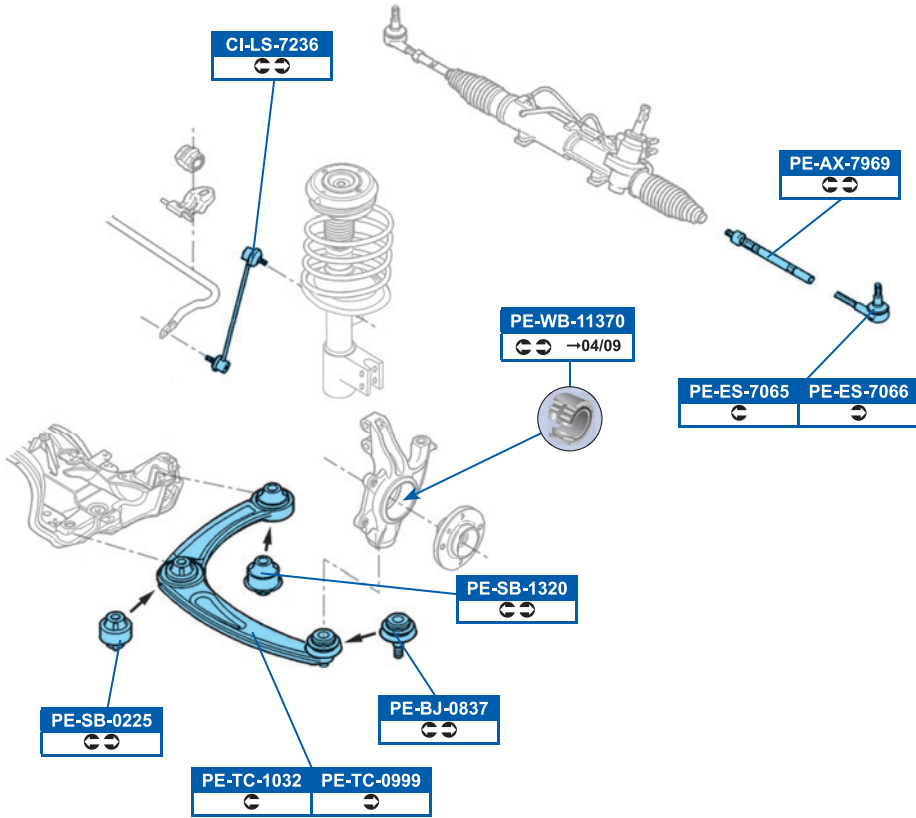

247x9mm

FSB567

229x42x5mm

PEUGEOT

PARTNER Box 04/08→

FDB1971	DDF1152
All models	

FDB4250	-
All models	

CI-LS-7236