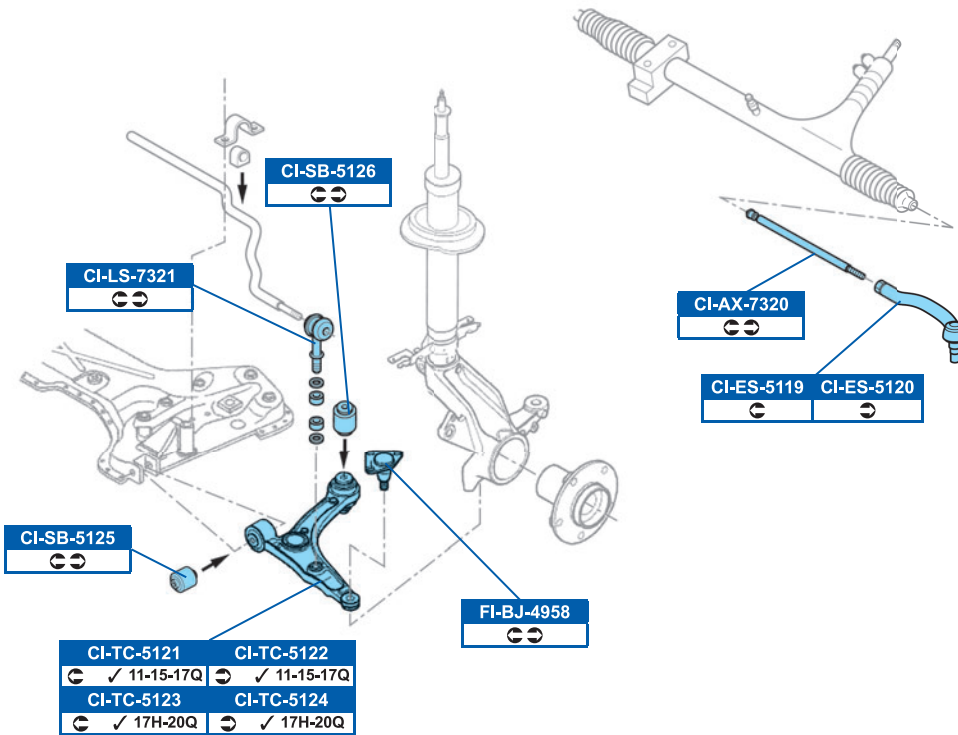

DUCATO Flatbed / Chassis (250) 07/06→

FVR1923	DDF1170
✓ 1.1, 1.5T Ø15" →12/08	
FVR1923	DDF1809
✓ 1.1, 1.5T Ø15" 01/09→	
FVR1924	DDF1800
✓ 1.7T Ø15"	
FVR1925	DDF1171
✓ 1.7T Ø16"	
FVR1926	DDF1718
✓ 2.0T	