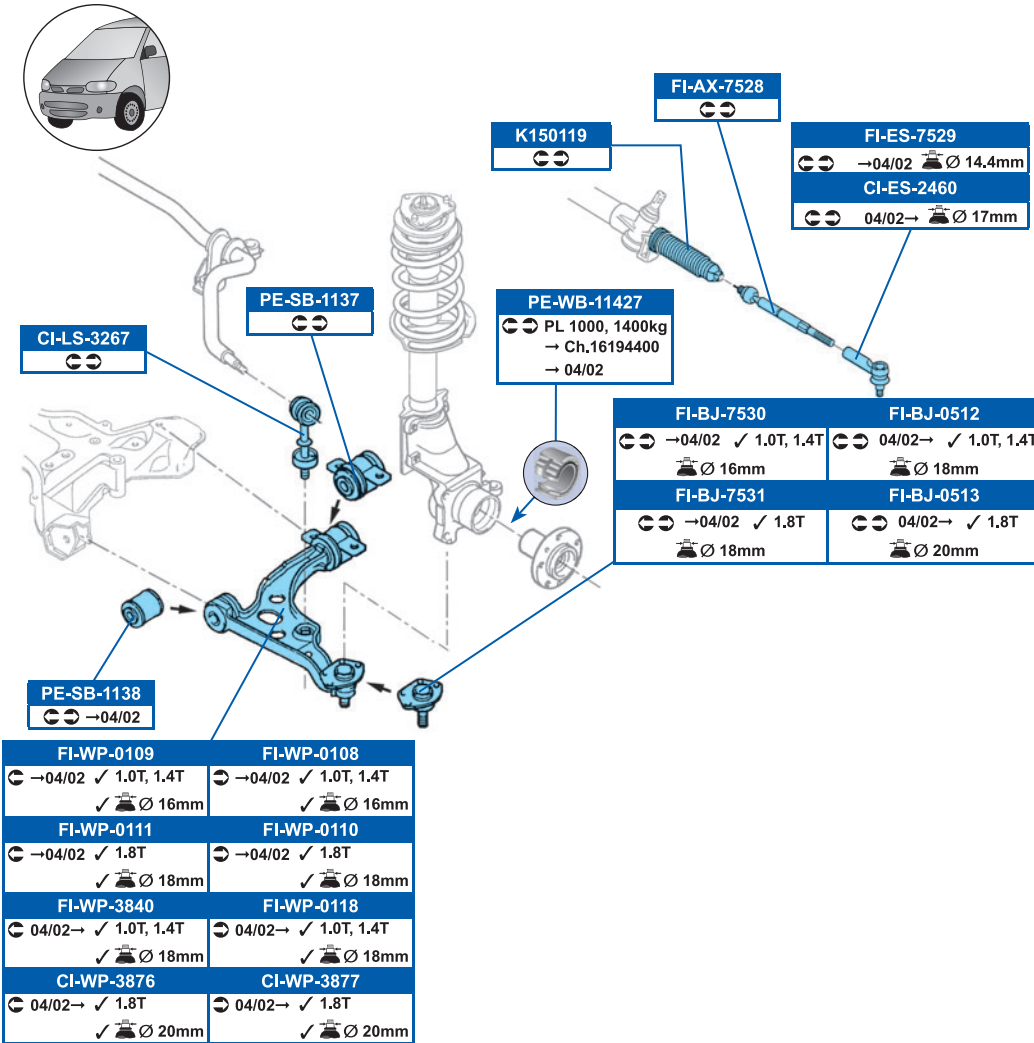

Continued...

CITROËN

JUMPER Box (230L) 02/94→04/02

JUMPER Box (244) 04/02→

JUMPER Bus (230P) 02/94→04/02

JUMPER Bus (244, Z_) 04/02→

JUMPER Flatbed / Chassis (230) 03/94→04/02

JUMPER Flatbed / Chassis (244) 02/02→