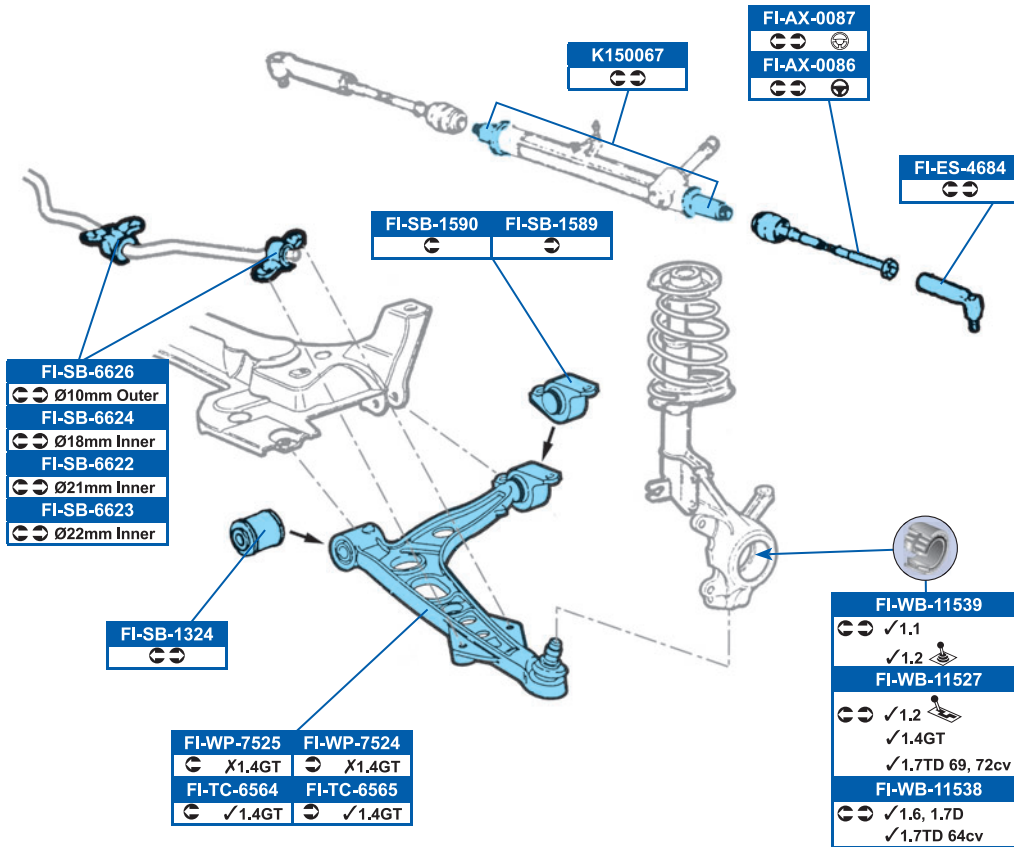

122.8x51.6x17.8mm

24072

FI-WB-11547

71714466, 71714467

DDF140

240x11mm

FDB370	DDF140
TRW	
FDB925	DDF141
BDX	
FDB1160	DDF141
Ate ✓ 1.7TD	

FDB1113	DDF140
✓ Rear	
FSB263	
✓ Rear	
FSB477	
✓ Rear	