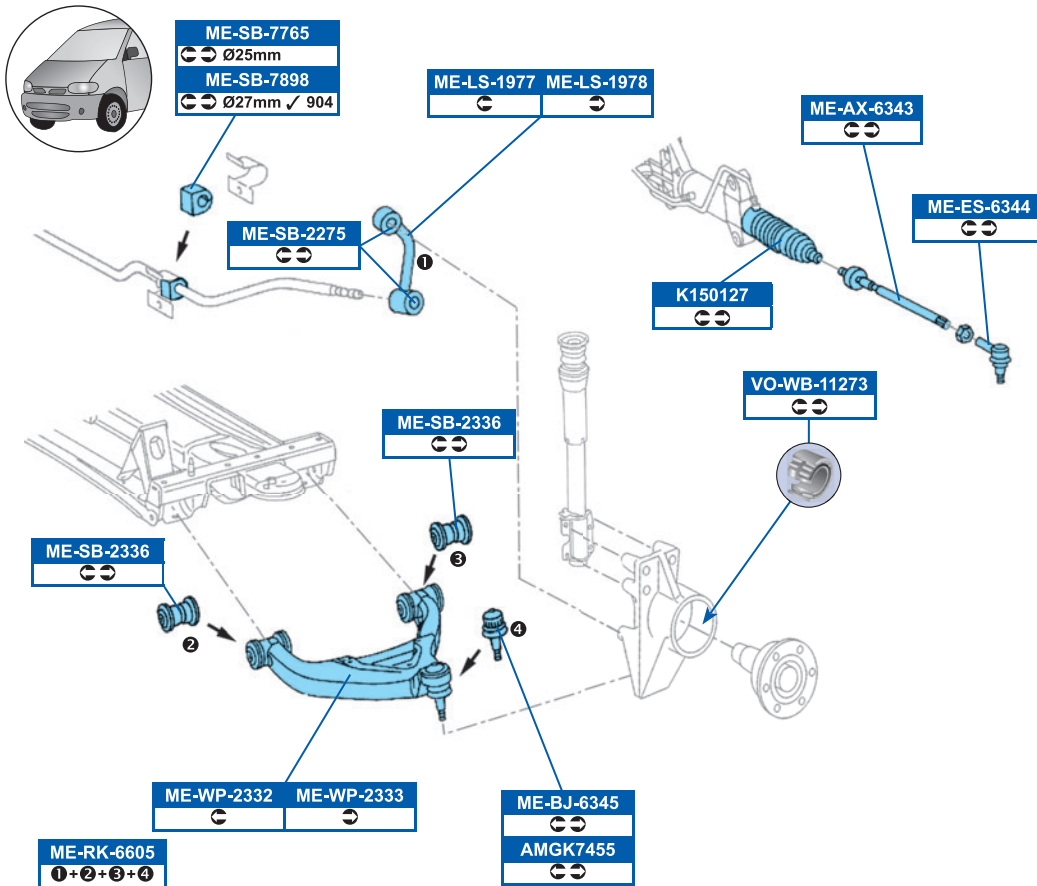

FVR1038	FCR228A
Ate	
FVR1304	FCR228A
Bosch	
FVR1879	FCR228A
Perrot	

FVR1039	FCR230A
Ate Short WB	
FVR1876	FCR229A
Ate Long WB	
FVR1306	FCR229A
Bosch	
FVR1879	FCR191A
Perrot	
FSB624	
Handbrake Ø160mm	
FSB625	
Handbrake Ø170mm	