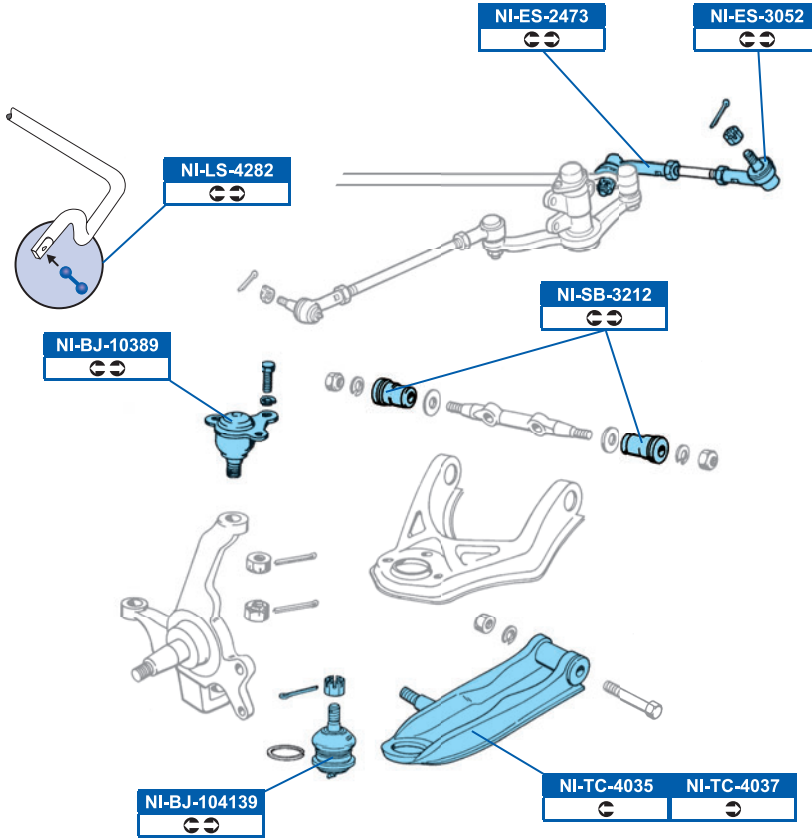

190x33mm

NI-LS-4888

54668EA010

NI-SB-2784

NISSAN

PICK UP (D21) 09/85→02/98

FDB340	DDF421
Akebono	

FSB282
Akebono