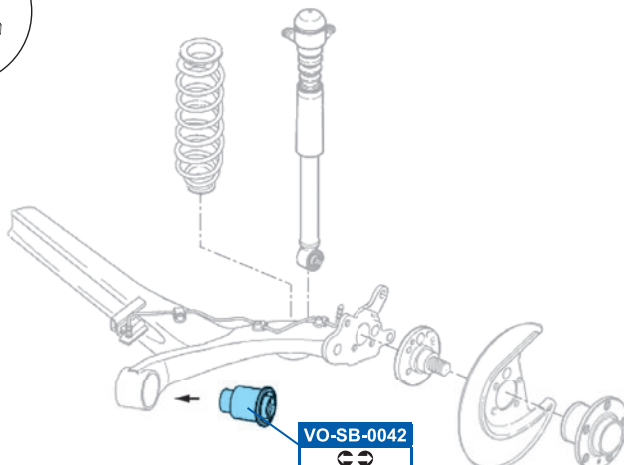

FDB1788	DDF929
✓ Rear	
FSB150 / FSB408	
✓ Rear