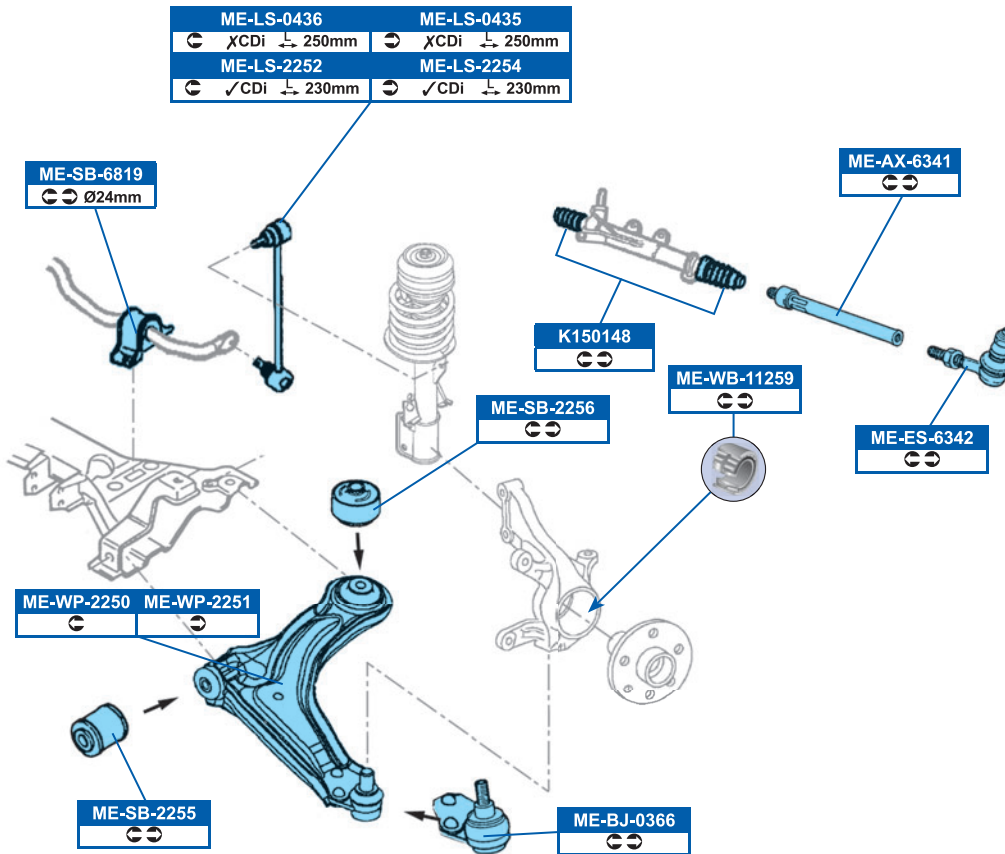

VITO Box (638) 03/97→07/03

VITO Bus (638) 02/96→07/03

FVR1038	DDF1674
ATE	
FVR1304	DDF860
Bosch	

FVR1044	DDF861
ATE	
FVR1305	DDF861
Bosch	
FSB536	
Handbrake	

K150148
9014620096

ME-LS-2254
6383230568

FVR1038 21576
156x65x19mm