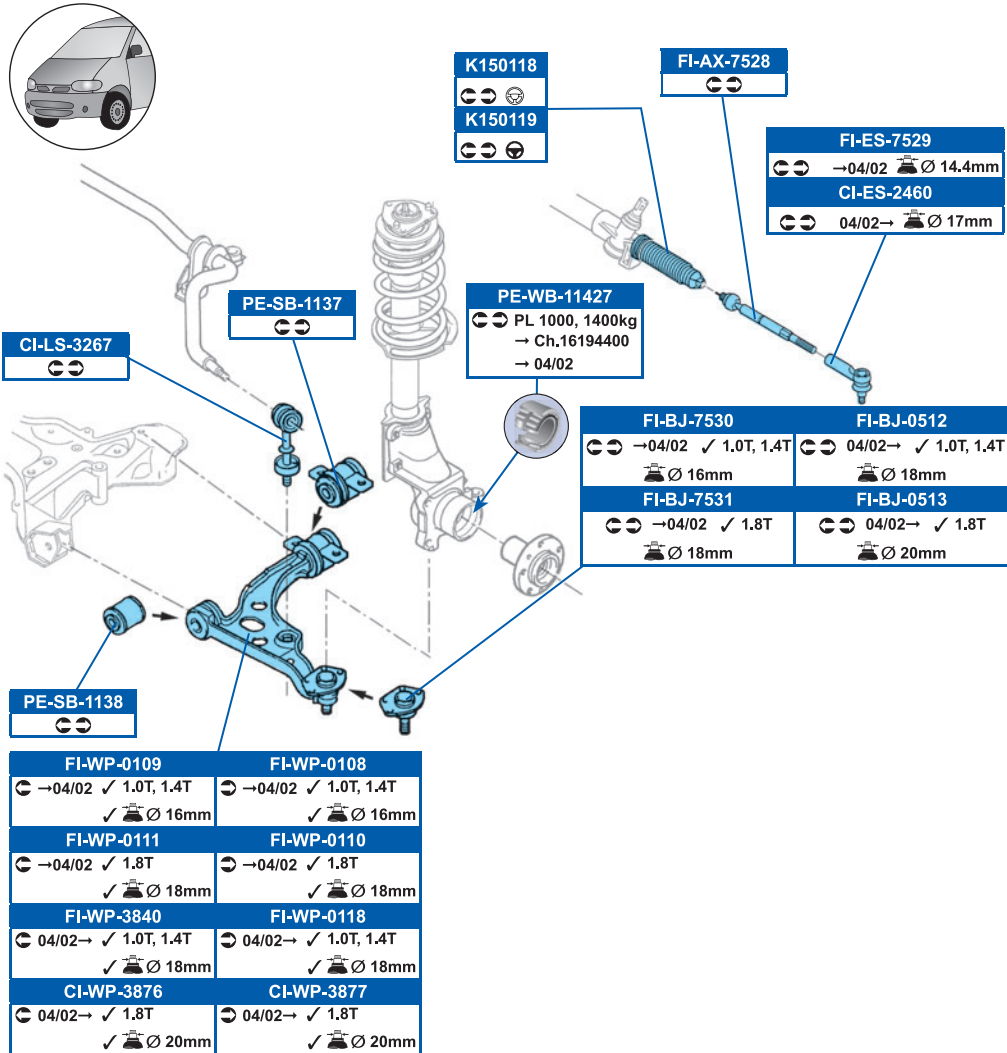

PEUGEOT

BOXER Box (230L) 03/94→04/02

BOXER Box (244) 04/02→

BOXER Bus (230P) 03/94→04/02

BOXER Bus (244, Z_) 04/02→

BOXER Flatbed / Chassis (244) 12/01→

BOXER Flatbed / Chassis (ZCT_) 03/94→04/02

FVR967	DDF758
✓ 1.0T, 1.4T →10/99 TRW	DDF767
FVR968	DDF768
✓ 1.8T→10/99 TRW	
FVR1396	DDF758
✓ 1.0T, 1.4T 11/99→08/01 TRW	DDF767
FVR1397	DDF768
✓ 1.8T 11/99→08/01 TRW	
FVR1478	DDF1170
✓ 1.0T, 1.4T 09/01→ Brembo	
FVR1479	DDF1171
✓ 1.8T 09/01→ Brembo