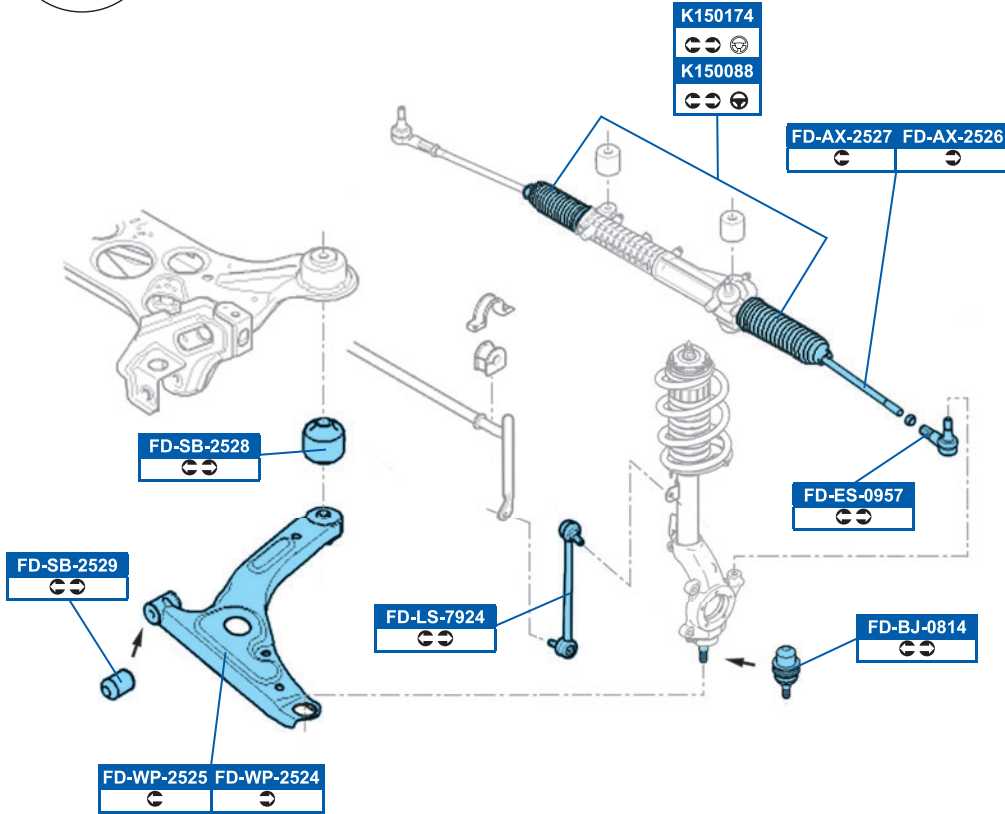

FORD

TRANSIT Box 07/06→

TRANSIT Bus 07/06→

TRANSIT Flatbed / Chassis 07/06→

TRANSIT TOURNEO 07/06→

FVR1929	DDF1554
FWD	
FVR1928	DDF1555
RWD	

FVR1930	DDF1537
Bosch	
FVR1930	DDF1573
Bosch	
FVR4251	-
✓ 4.6T	
FSB596	
✓ Rear	