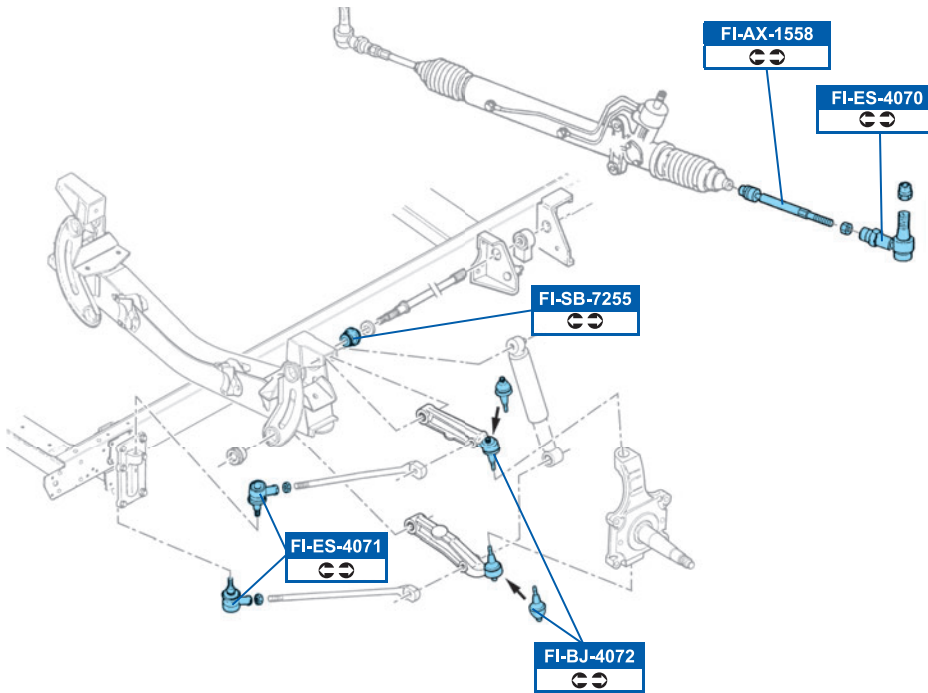

IVECO

DAILY I Box Body / Estate 01/78→08/98

DAILY I Bus 06/90→12/96

DAILY I Dumptruck 01/89→08/98

DAILY I Flatbed / Chassis 01/78→08/98

FVR511	DDF089 / DDF254
Brembo 05/86→12/89 X Turbo 30-8, 35-8, 35-10,40-8	
FVR543	-
LKH 05/86→12/89 X Turbo 30-8, 35-8, 35-10	
FVR655 / FVR713	DDF089 / DDF254
Brembo 01/90→05/96 X Turbo 30-8, 35-8, 35-10,35-12, 40-8	
FVR656	FCR234A
LKH 01/90→05/96 X Turbo 30-8, 35-8, 35-10,35-12, 40-8	
FVR492	FCR104A
LKH →05/96 X Turbo 40-10, 45-10, 49-10	
FVR516	FCR104A
LKH →05/96 ✓ Turbo 40-8, 45-10, 49-10	
FVR709	FCR104A
LKH →05/96 ✓ Turbo 35-12, 40-10, 45-10, 45-12, 49-10, 49-12	
FVR852	FCR133A
LKH →05/96 59-12	
FVR1102	FCR139A
Brembo 05/96→	
FVR1353	DDF089
Brembo 05/96→ 30-8, 35-8, 35-10	
FVR1351	FCR104A
LKH 05/96→ 35-12, 40-10, 45-10, 45-12, 49-12	
FVR1350	-
LKH 05/96→ 59-12