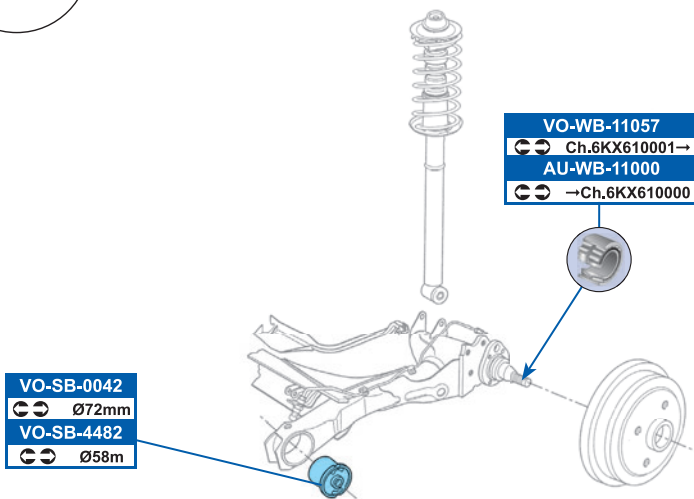

164,6x73,0x19,7mm

FWI278

189mm

→ FVR1876, FVR1879

FDB1072	DDF795
KH ☺	
FDB1101	DDF795
Ate ☺	
FDB1072	DDF812
KH ☺	
FDB1101	DDF812
Ate ☺	

FDB1788	DDF137
✓ Rear ☺ →ch.6NXY379991	
FDB1788	DDF1233
✓ Rear ☺ ch.6NXY379992	
FSB191	
☺ Ø180mm X ABS	
FSB408	
☺ Ø200mm ✓ ABS	