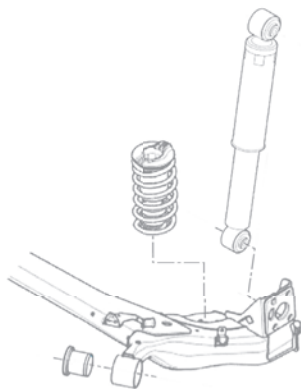

87.1x52.9x16.8mm

23554

PEUGEOT

BIPPER (AA_) 02/08→

	
FDB1946	DDF762
All models	

FSB4015
All models

CI-AX-7879

OP-ES-4922