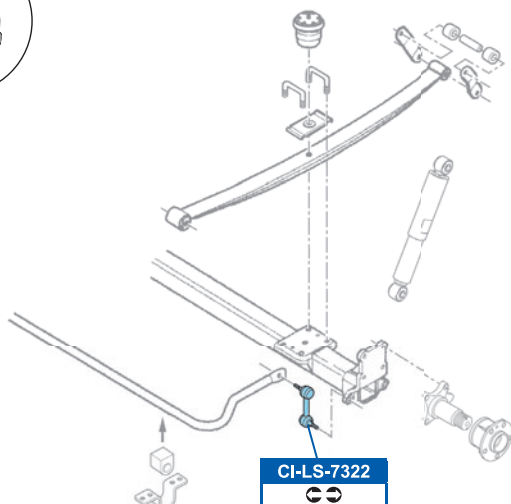

FSB680

170x45mm

CITROËN

JUMPER Box 04/06→

JUMPER Bus 04/06→

JUMPER Flatbed / Chassis 04/06→

FVR1923	DDF1170
✓ 1.1, 1.5T Ø15" →12/08	
FVR1923	DDF1809
✓ 1.1, 1.5T Ø15" 01/09→	
FVR1924	DDF1800
✓ 1.7T Ø15"	
FVR1925	DDF1171
✓ 1.7T Ø16"	
FVR1926	DDF1718
✓ 2.0T	