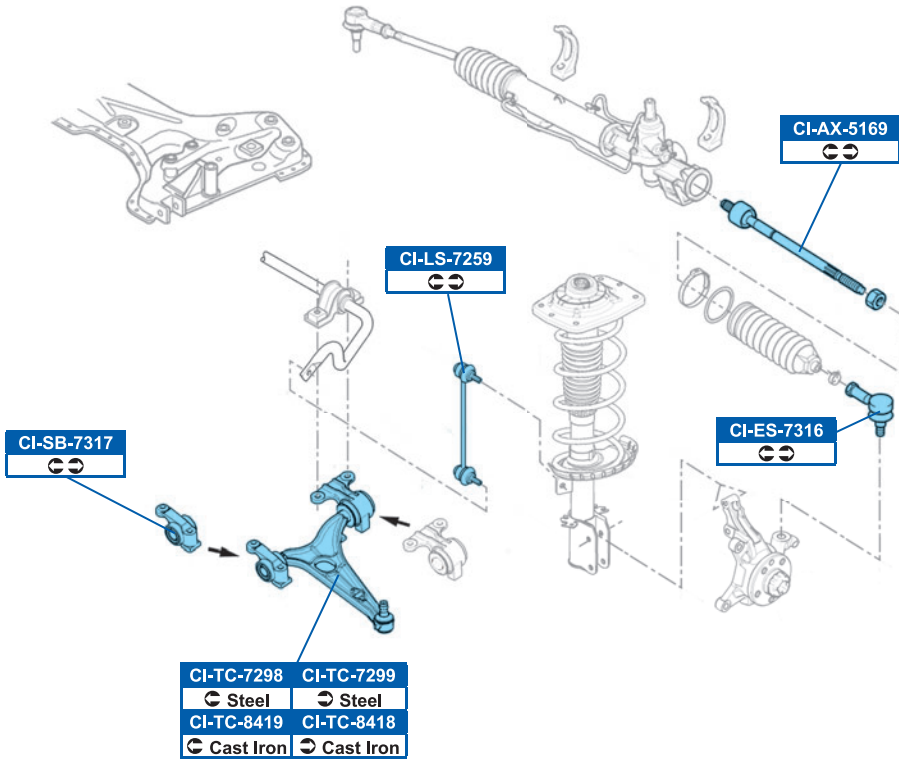

FVR1771	DDF1601
✓ Rear	Ø 280mm
FVR1771	DDF1615
✓ Rear	Ø 304mm