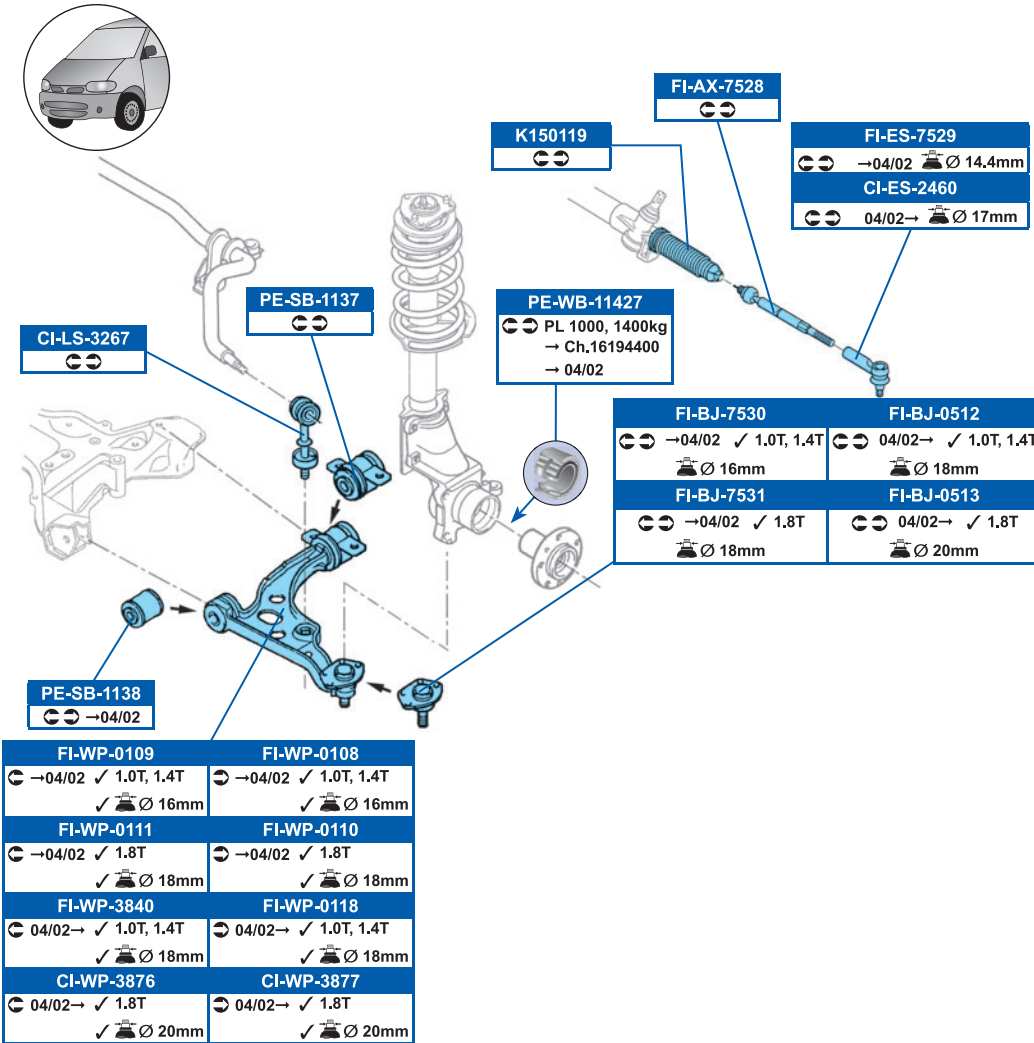

CITROËN

JUMPER Box (230L) 02/94→04/02

JUMPER Box (244) 04/02→

JUMPER Bus (230P) 02/94→04/02

JUMPER Bus (244, Z_) 04/02→

JUMPER Flatbed / Chassis (230) 03/94→04/02

JUMPER Flatbed / Chassis (244) 02/02→

FVR967	DDF758
✓ 1.0T, 1.4T →10/99 TRW	
	DDF767
FVR968	DDF768
✓ 1.8T→10/99 TRW	
FVR1396	DDF758
✓ 1.0T, 1.4T 11/99→08/01 TRW	
	DDF767
FVR1397	DDF768
✓ 1.8T 11/99→08/01 TRW	
FVR1478	DDF1170
✓ 1.0T, 1.4T 09/01→ Brembo	
FVR1479	DDF1171
✓ 1.8T 09/01→ Brembo