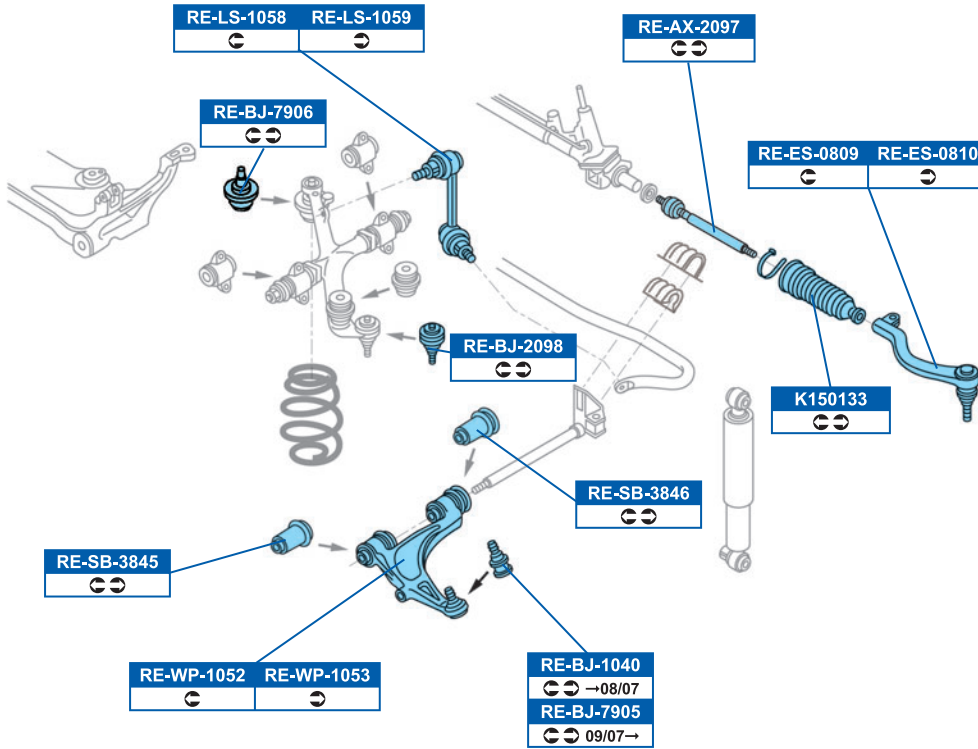

FSB249

254x50x4.5mm

NISSAN

INTERSTAR Box (X70) 07/02→

INTERSTAR Bus (X70) 07/02→

INTERSTAR Flatbed / Chassis 08/03→

FVR1452	DDF1217
All models	

FVR1453	DDF1272
All models	