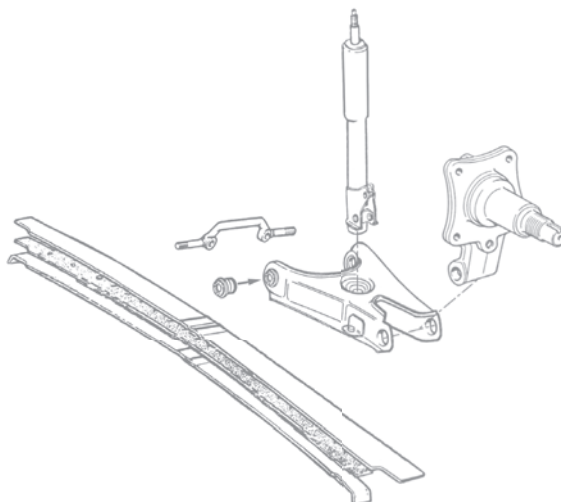

CI-TC-5121

1352227080, 3520S0

FVR1926

24467

169,3x69,2x19,0mm

DDF1809

280x24mm

FDB420	DDF083
ATE →08/88	
FDB29	DDF083
BDX →08/88	
FDB519	DDF125
09/88→08/93 X	
FDB509	DDF125
09/88→08/93 ✓	
FDB896	DDF125
10/93→	