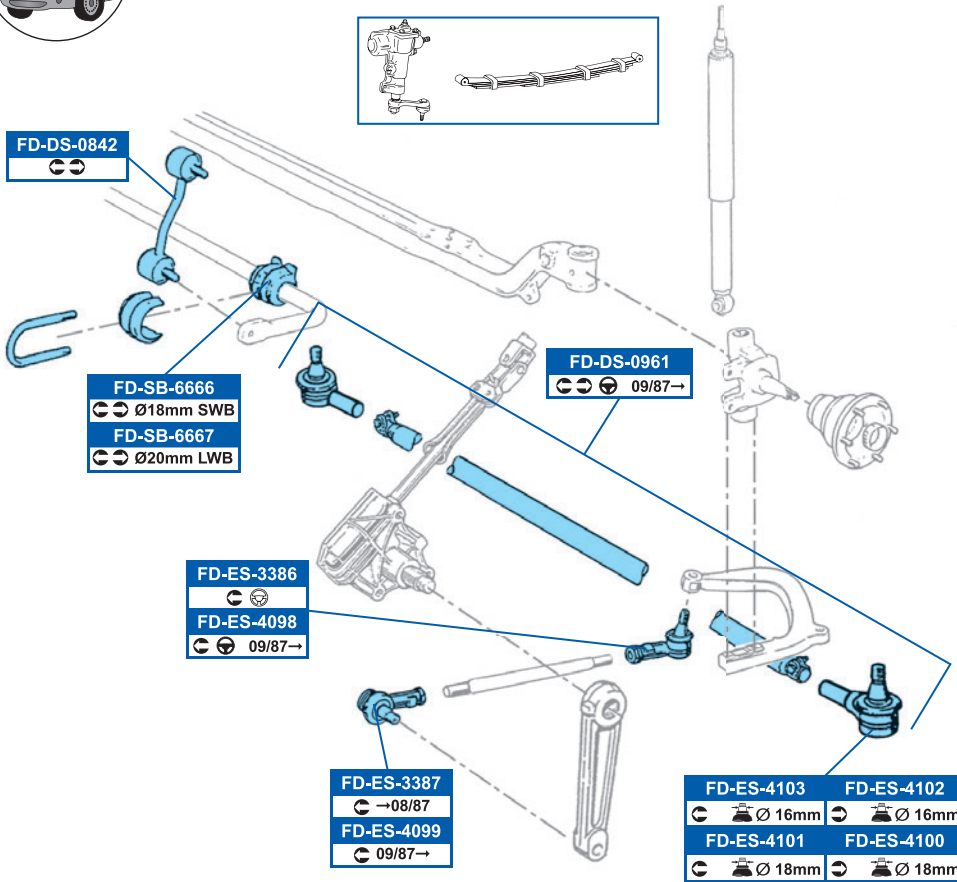

FORD

TRANSIT Box (T_ _) 09/85→09/92

TRANSIT Bus (T_ _) 10/85→09/92

TRANSIT Flatbed / Chassis (T_ _) 11/85→09/92

FVR450	DDF138
Bendix Model 80, 100, 115, 120	
FVR833	DDF084
Lockheed 2 pistons Model 100L, 130, 160, 190	
FVR886	DDF084
Lockheed 4 pistons Model 100L, 130, 160, 190