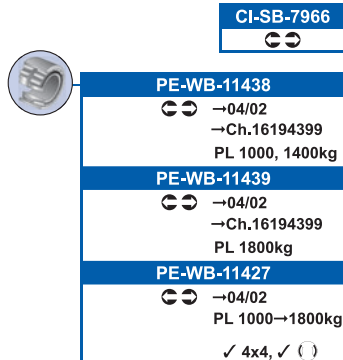

FSB534	
✓ 1.8T →08/01	
FSB513	
✓ 1.0T, 1.4T →08/01	
FSB652	
✓ 1.0T, 1.4T 09/01→	
FVR1480	DDF1144
✓ 1.0T, 1.4T 09/01→	
FVR1480	DDF1145
✓ 1.8T 09/01→	
FSB680	
Handbrake 09/01→