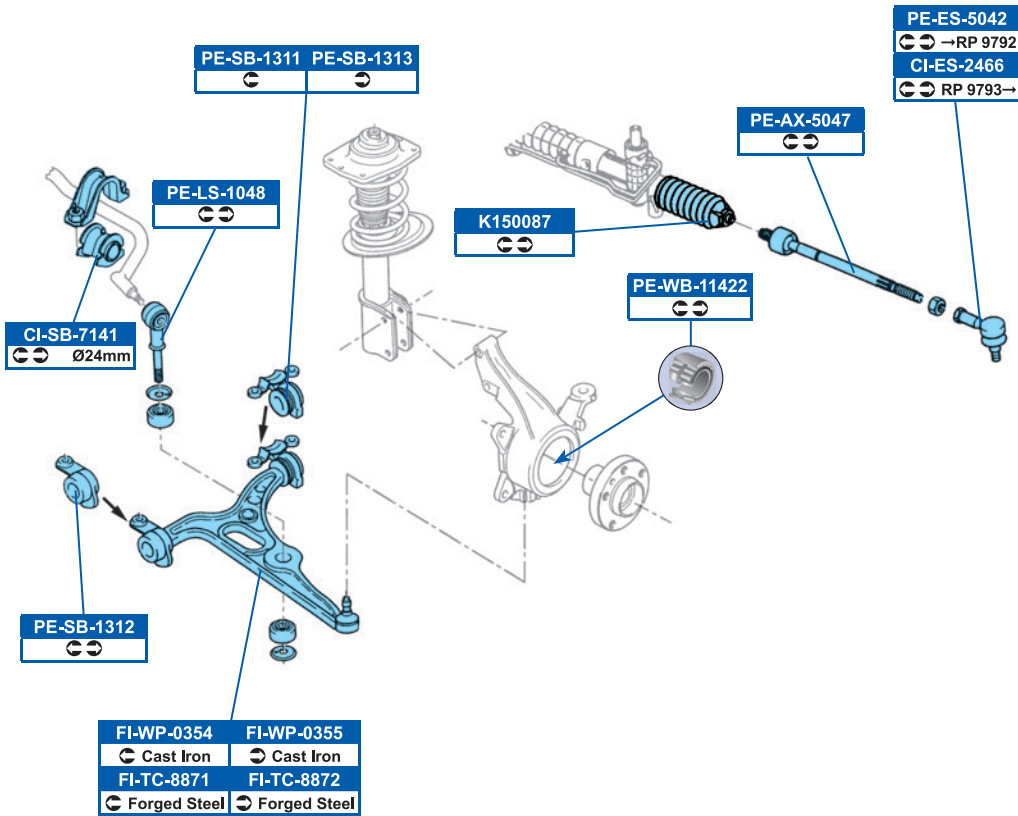

CITROËN

JUMPY Box (BS_, BT_, BY_, BZ_) 06/94→

JUMPY Flatbed / Chassis (BU_, BV_, BW_, BX_) 10/99→

FVR1002	DDF842
✓ 815Kg → RP09792 → 08/03	
FVR1000	DDF760
✓ 900Kg → RP09792 → 08/03	
FDB1556	DDF1165
RP09793 → 09/03 →