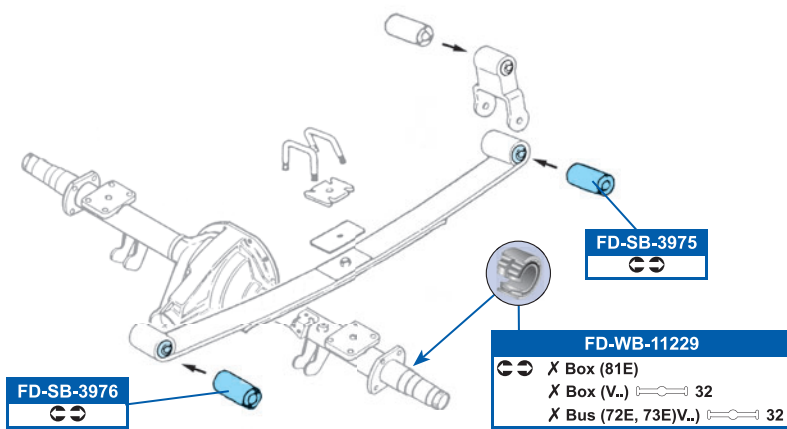

FSB332
→06/94
Ø14"
FSB331
→06/94
Ø15"
FSB542
06/94→
Ø14"
FSB541
06/94→
Ø15"