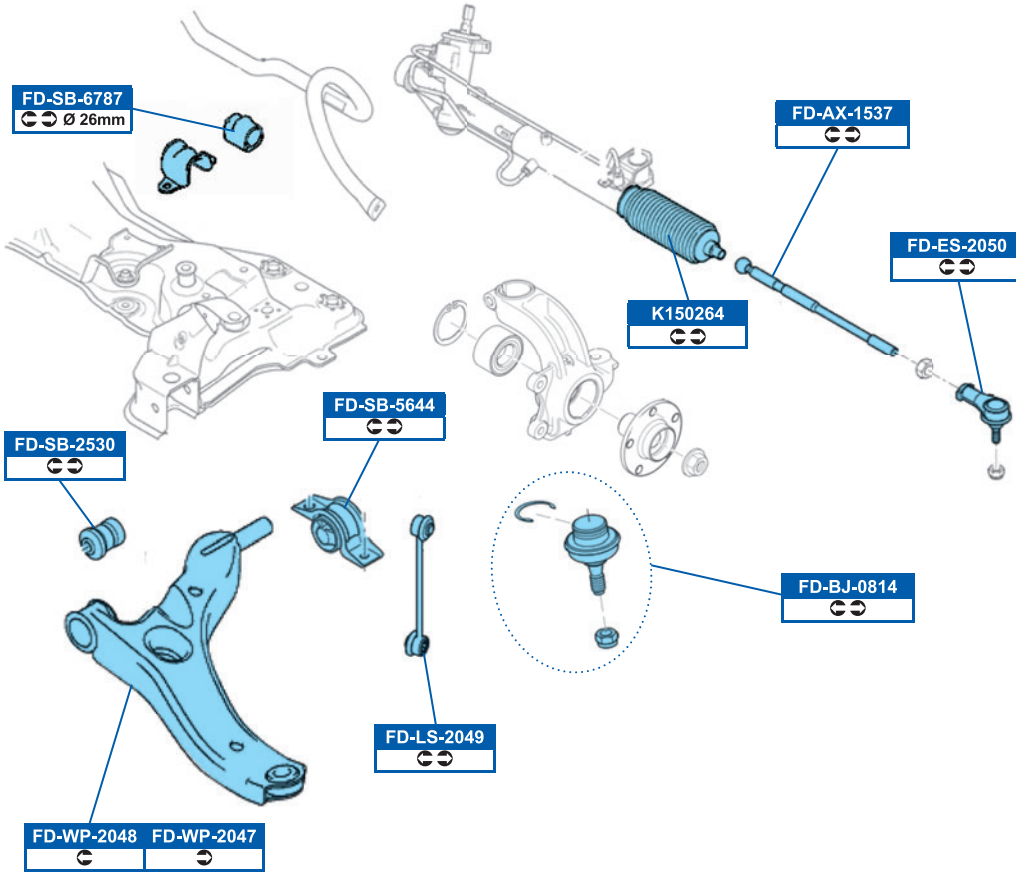

FD-SB-4464

FVR450

21141

114x58x18mm

FORD

TOURNEO CONNECT 06/02→

TRANSIT CONNECT (P65_, P70_, P80_) 06/02→

FVR1568	DDF1172
All models	