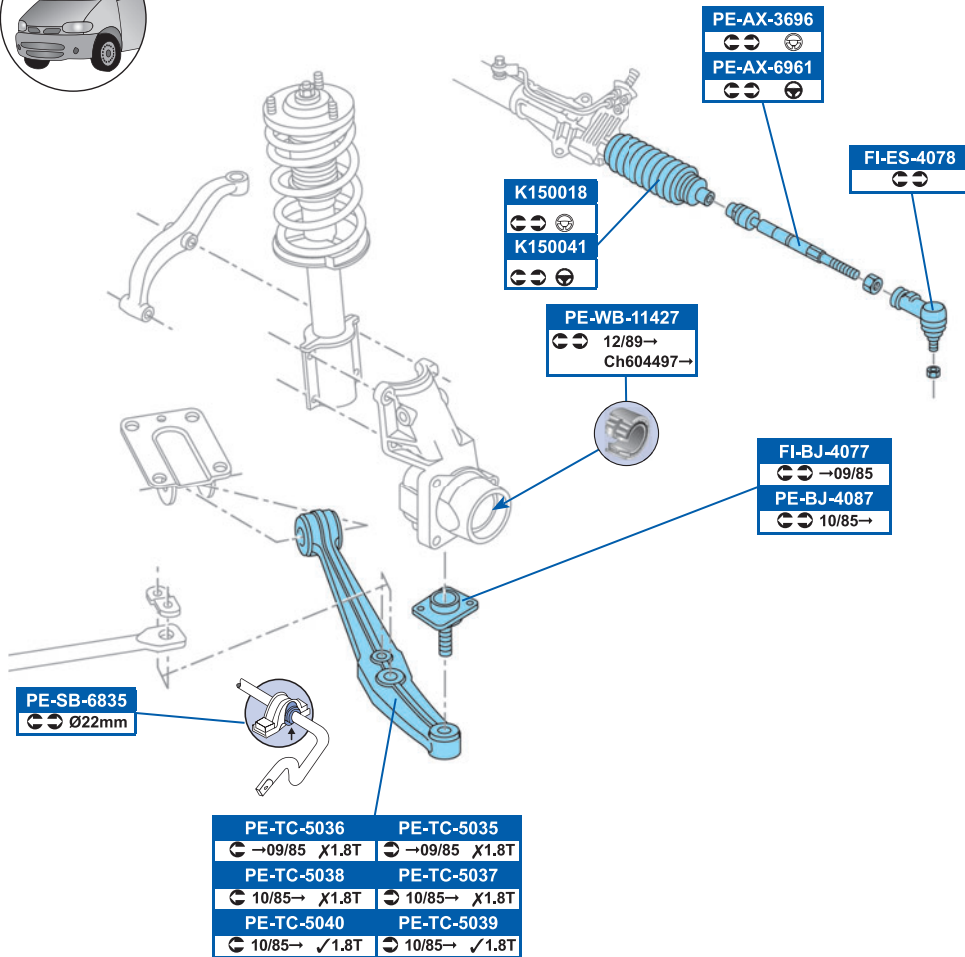

DUCATO Box (290) 03/89→05/94

DUCATO Flatbed / Chassis (280) 07/82→08/90

DUCATO Flatbed / Chassis (290) 03/89→05/94

DUCATO Panorama (280) 07/82→08/90

FVR287	DDF117
X 1.8T →Ch.154461	
FVR287	DDF063
X 1.8T Ch.154462→	
FVR510	DDF069
✓ 1.8T	