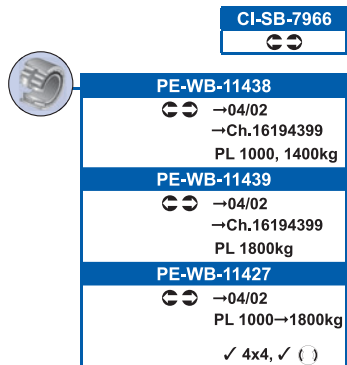

FSB534	
✓ 1.8T →08/01	
FSB513	
✓ 1.0T, 1.4T →08/01	
FSB652	
✓ 1.0T, 1.4T 09/01→	
FVR1480	DDF1144
✓ 1.0T, 1.4T 09/01→	
FVR1480	DDF1145
✓ 1.8T 09/01→	
FSB680	
Handbrake 09/01→