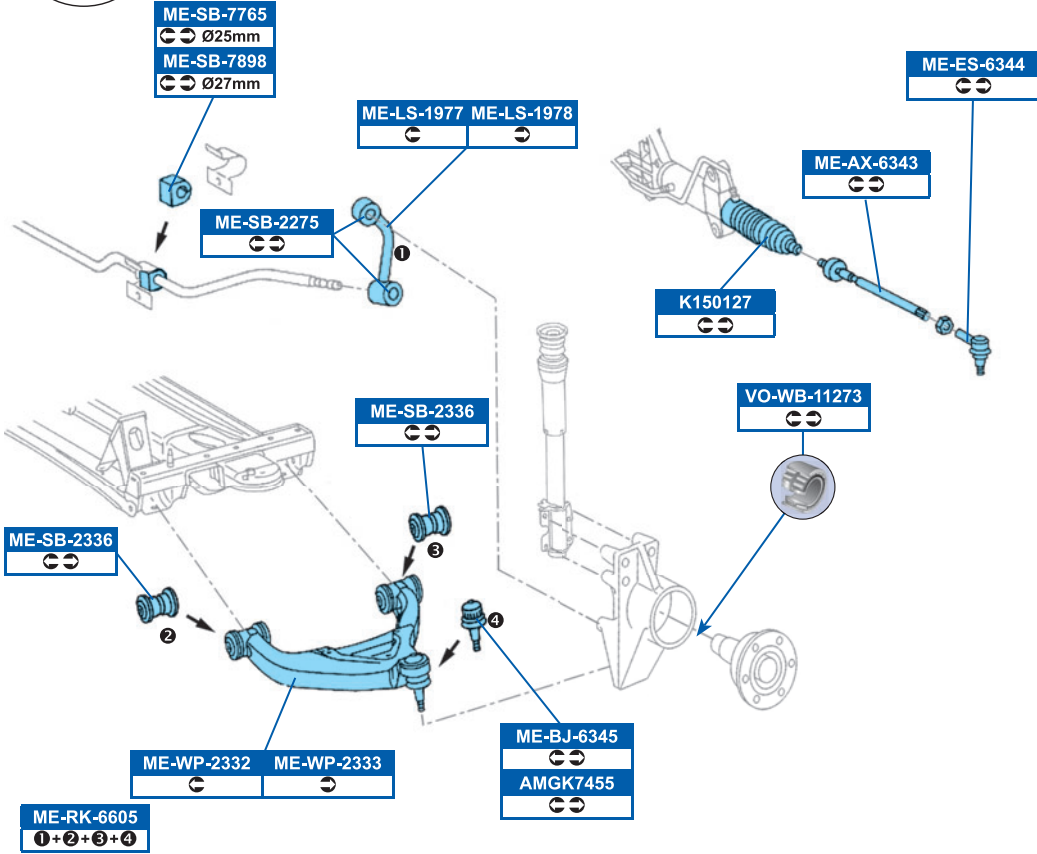

LT 28-35 II Bus (2DM) 04/96→07/06

LT 28-46 II Box (2DX0AE) 04/96→07/06

LT 28-46 II Flatbed / Chassis (2DX0FE) 04/96→07/06

FVR1038	FCR228A
Ate LT28, LT35	
FVR1879	FCR228A
Perrot LT46