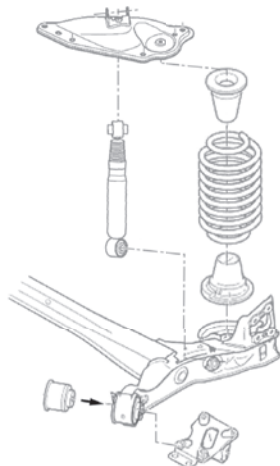

247x9mm

FSB567

229x42x5mm

PEUGEOT

PARTNER Box 04/08→

FDB1971	DDF1152
All models	

FDB4250	-
All models	

CI-LS-7236