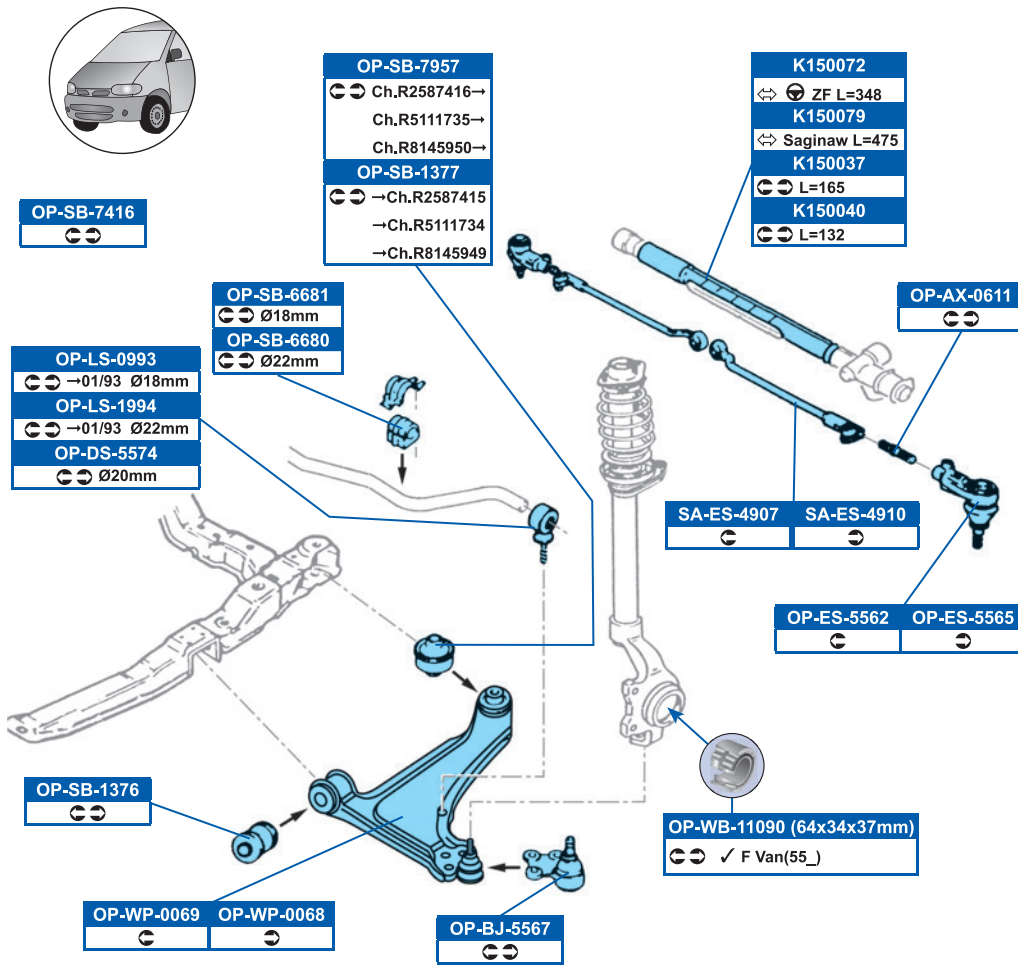

FDB732	DDF116
FDB732	DDF151
Ø 236mm	
FDB1067 / FDB584	DDF206
Ø 256mm Reinforced Brakes