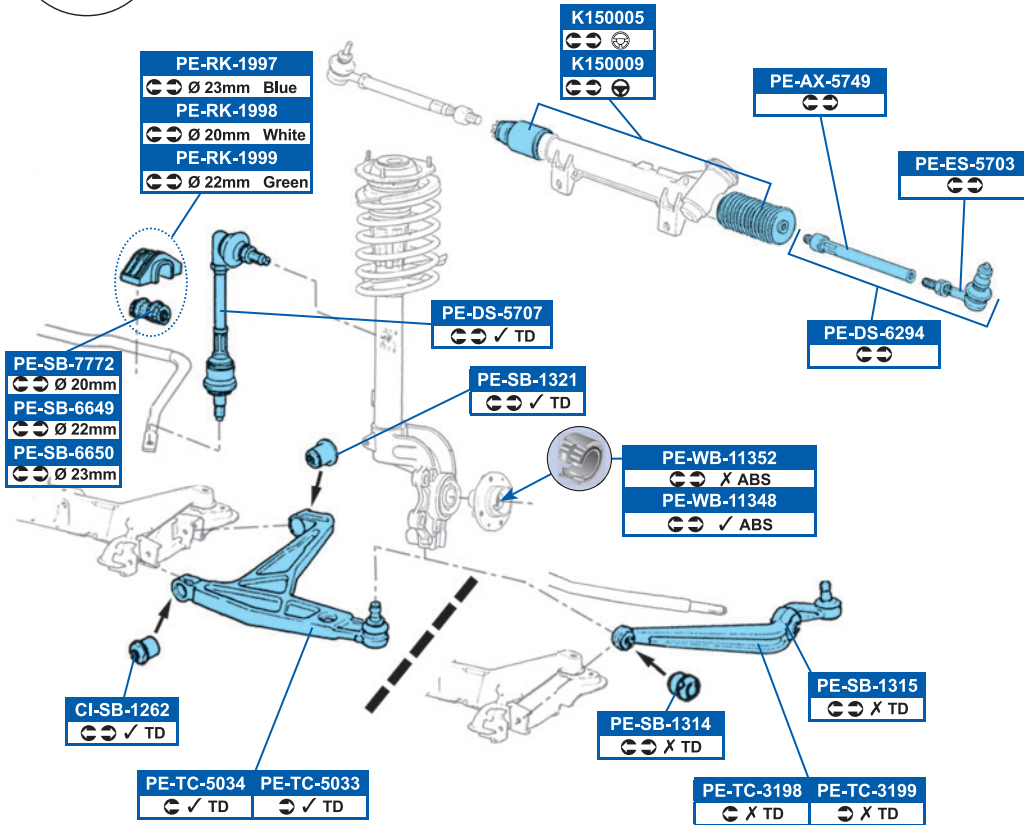

PEUGEOT

205 Box 03/94→

FDB393	DDF059
BDX	
FDB455	DDF059
TRW