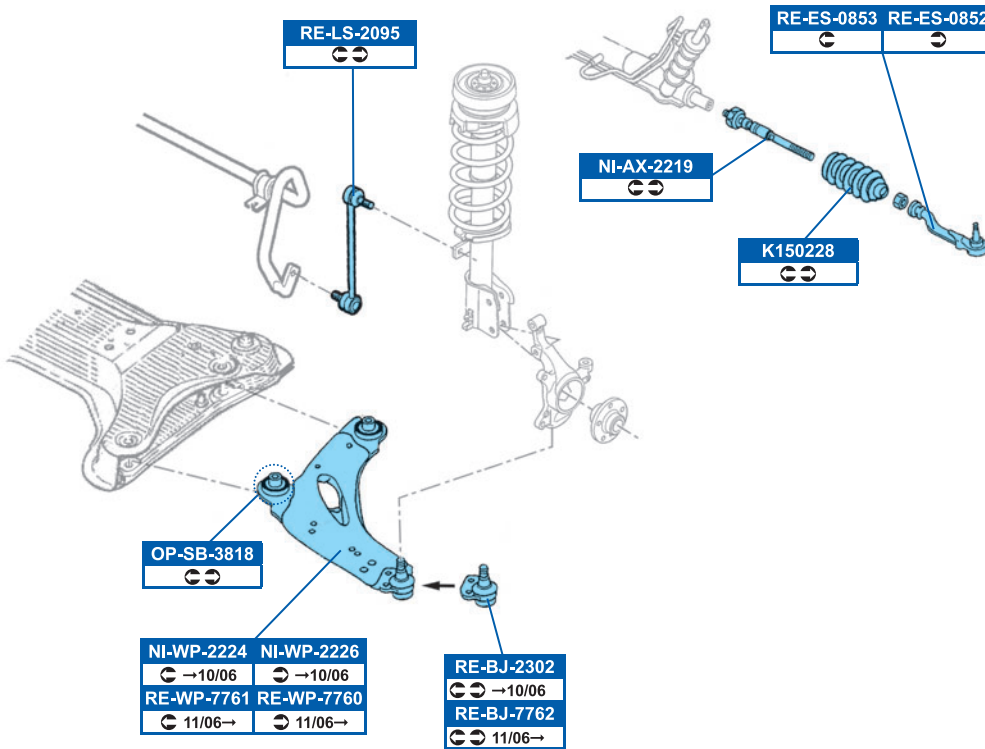

DDF601

260x26mm

DDF1626

300x28mm

NISSAN

PRIMASTAR Box (X83) 09/02→

PRIMASTAR Bus (X83) 09/02→

FVR1515	DDF1204
All models	