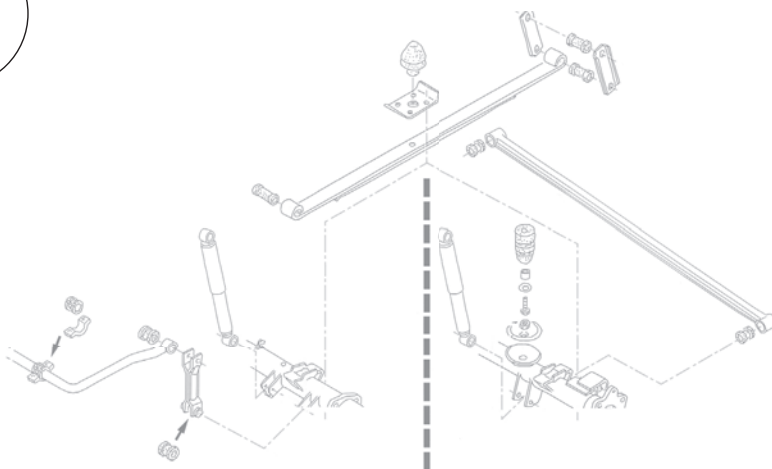

FVR129	DDF076
ATE →02/81	
FVR129	DDF058
ATE 03/81→	
FVR239	-
Perrot ✓ Syncro	

FSB83
LT28-31 →02/80
FSB279
LT28-31 03/80→
LT35
FSB180
LT35
→12/89
FSB531
LT35
01/90→

VO-DS-7103

291 415 701E

DDF076

281x20mm

VO-DS-7104