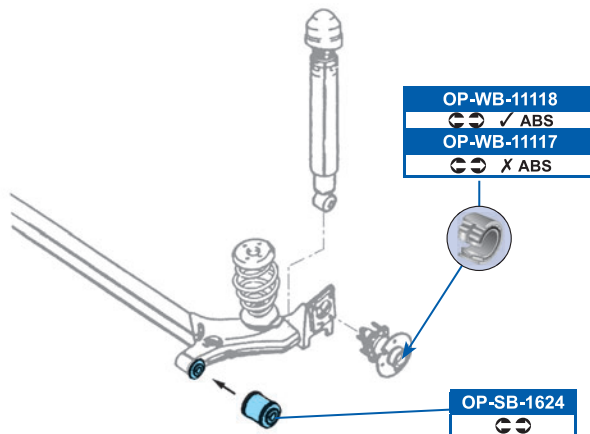

FSB335
GM →Ch. S_999999
FSB545
TRW Ch. T_250001→