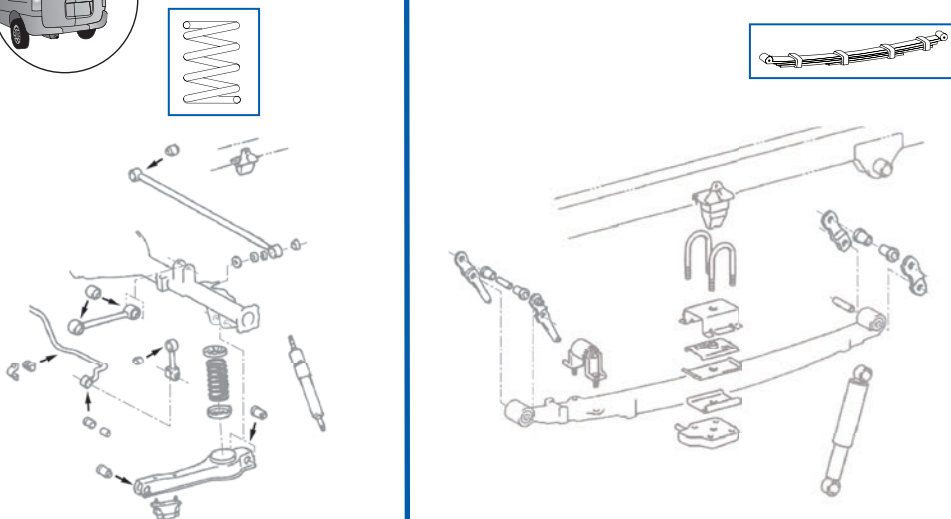

HIACE IV Box 08/95→

HIACE IV Wagon 08/95→08/06

FVR1884	DDF991
X 4x4	
FVR1884	DDF1441
✓ 4x4	

FSB563
All models

TO-AX-7874

DDF991

285x28mm

TO-BJ-10032