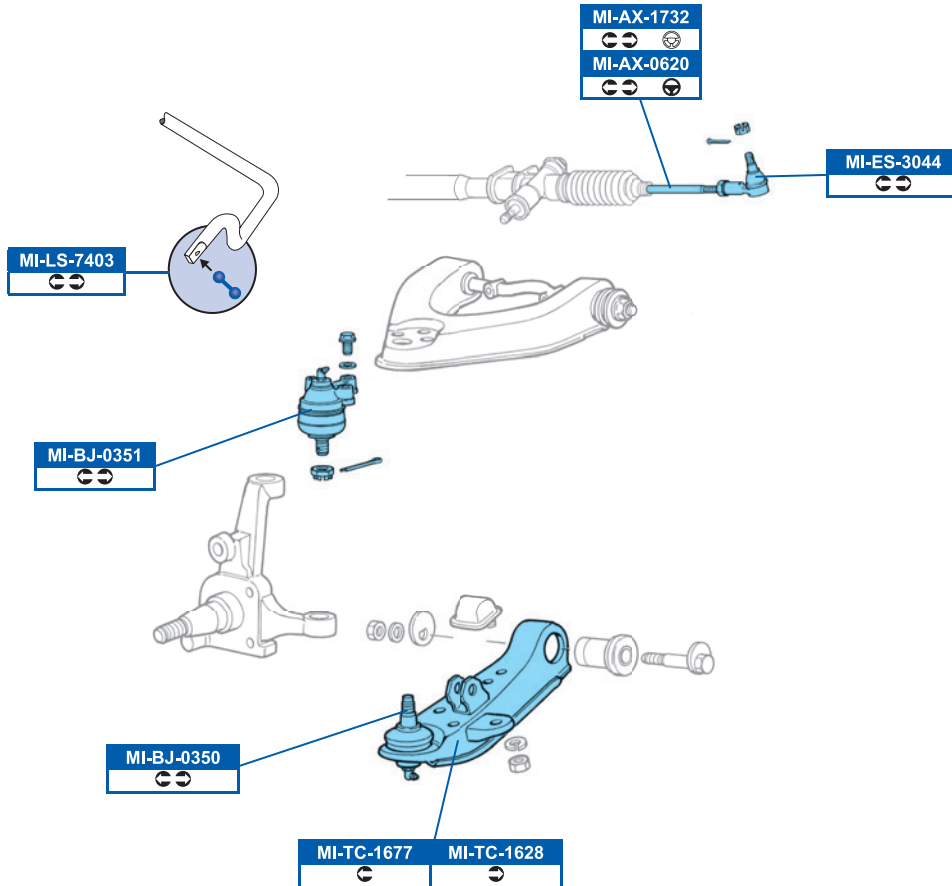

MB241171, MB315775

DDF459

259x22mm

MITSUBISHI

L 300 Box (P0_W, P1_W) 11/86→08/97

L 300 Bus (P0_W, P1_W, P2_W) 11/86→

L 300 Flatbed / Chassis (P1_T) 04/94→

FDB556	DDF349
Sumitomo Ø255mm	
FDB556	DDF461
Sumitomo Ø258mm	