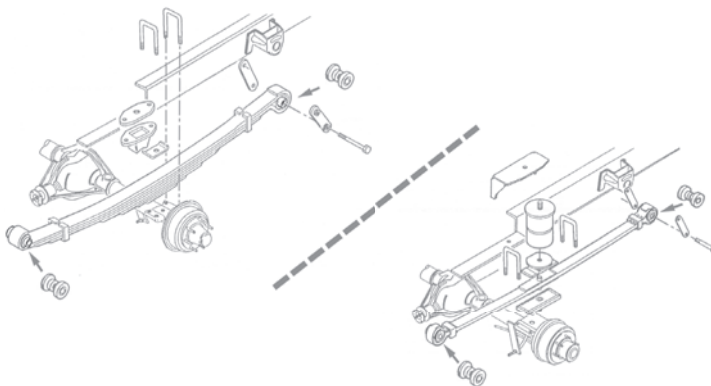

FVR1102	FCR140A
05/96→	
FSB378 / FSB391	
→05/96 X	
FSB407	
→05/96 ✓	
FSB593	
Handbrake Ø172mm	
FSB685	
Handbrake Ø170mm