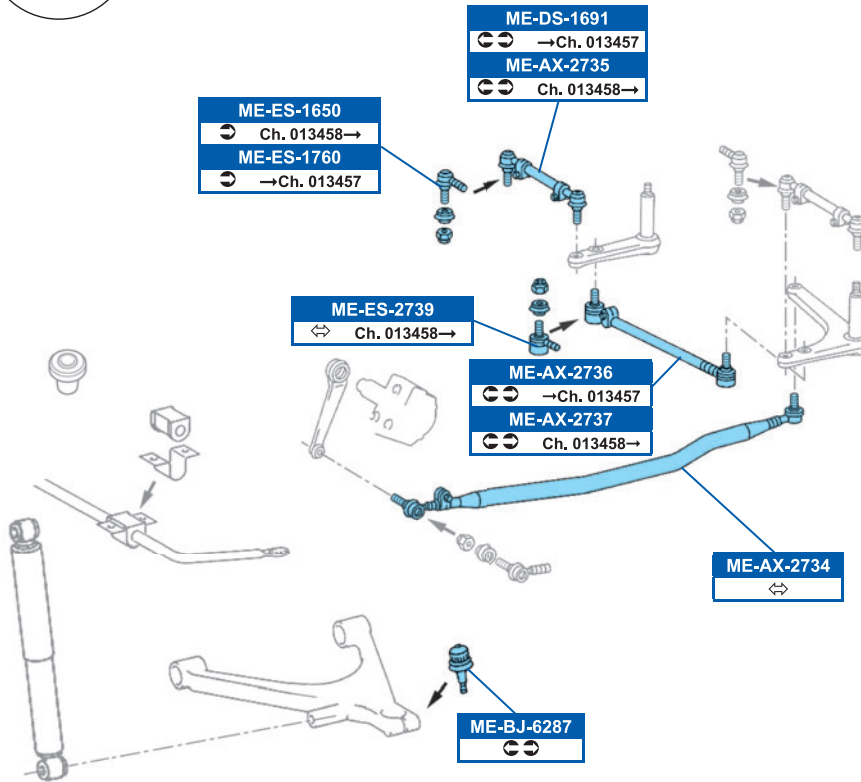

MERCEDES-BENZ

100 Box (631) 02/88→02/96

100 Bus (631) 02/88→02/96

100 Flatbed / Chassis (631) 02/88→02/96

FVR752 / FVR941	DDF225 / FCR221A
All models