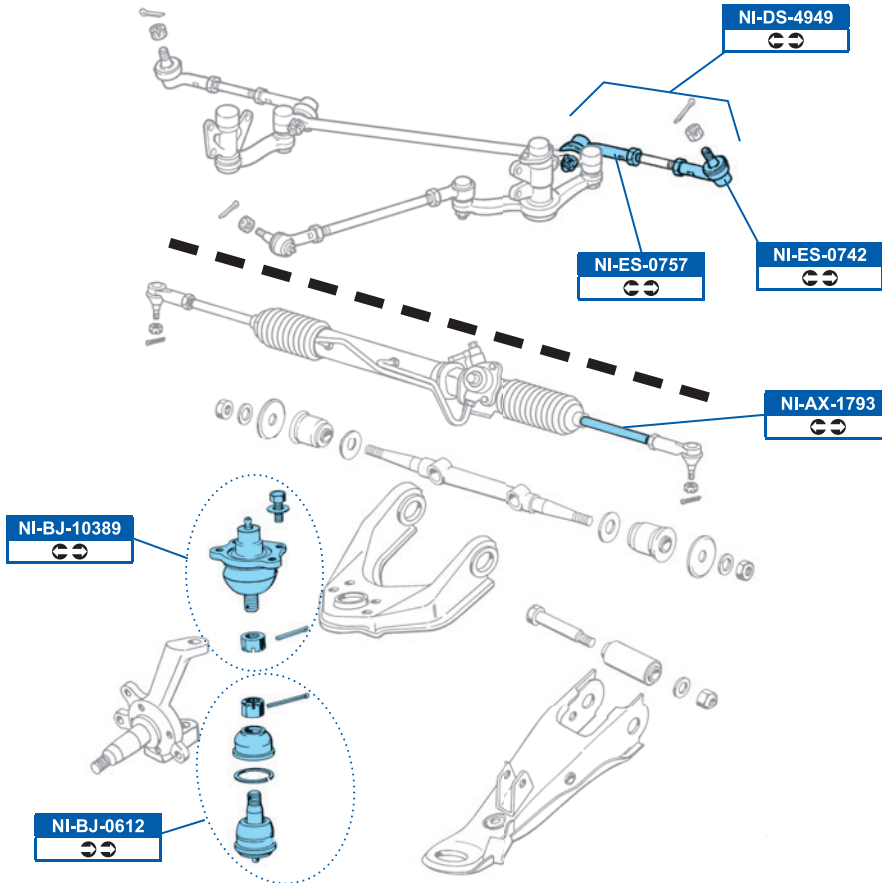

DDF1204

305x28mm

DDF1498

280x12mm

NISSAN

URVAN Box (E24) 06/86→05/97

URVAN Bus (E24) 06/86→05/97

FVR641	DDF443
All models	