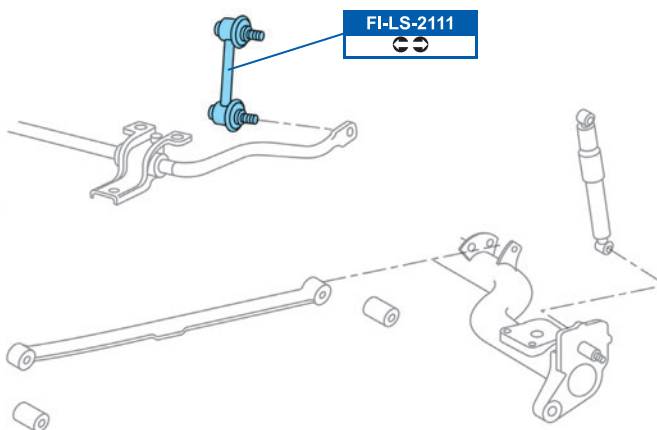

238x12mm

RE-WB-11451

7701205779, 7701464049

DDF1096

259x20.6mm

FDB1376	DDF521
ATE →09/05	
FDB1467	DDF1298
Bosch 10/05→ ✓ Standard Suspensions	
FDB1466	DDF762
Bosch 10/05→ ✓ Reinforced Suspensions	

FSB604
→09/05
FSB676
10/05→