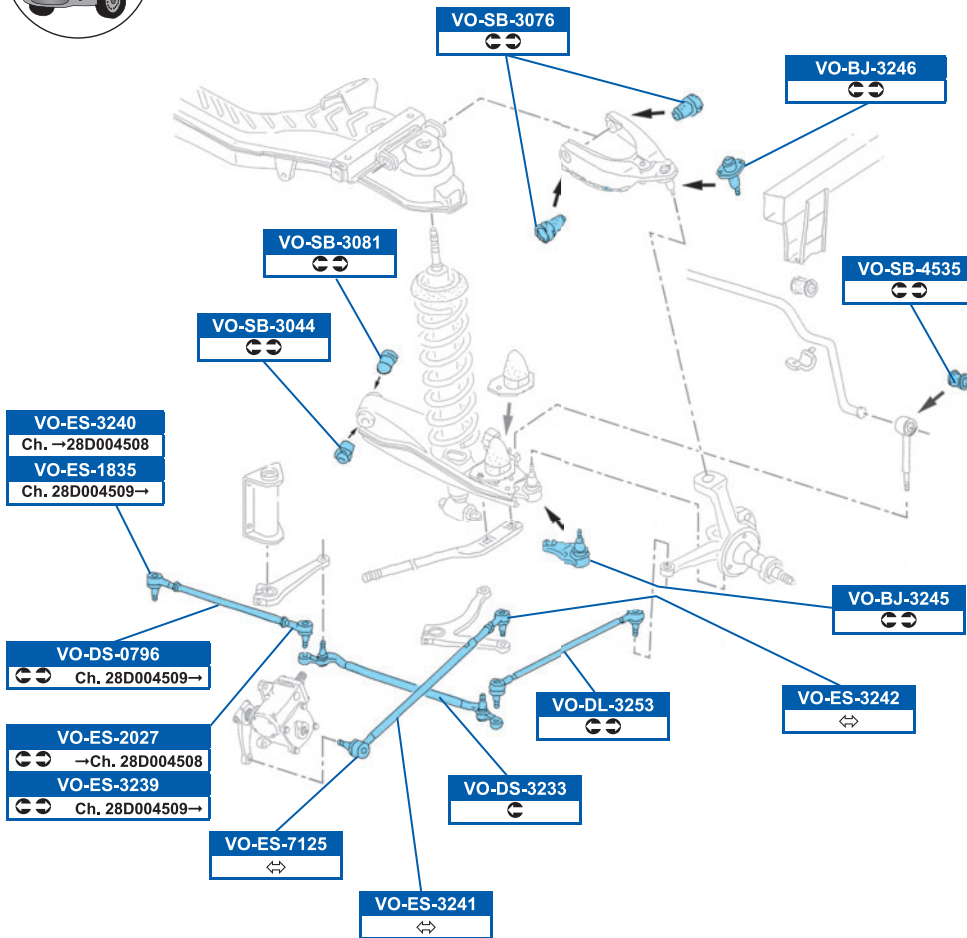

LT 40-55 | Box (291-512) 04/75→06/96

LT 40-55 | Flatbed / Chassis (293-909) 04/75→06/96

FVR129	DDF076
ATE →02/81	
FVR129	DDF058
ATE 03/81→	
FVR239	-
Perrot ✓ Syncro	

FSB83
LT28-31 →02/80
FSB279
LT28-31 03/80→ LT35
FSB180
LT35 →12/89
FSB531
LT35 01/90→