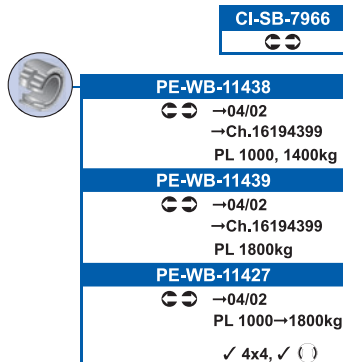

FSB534	
✓ 1.8T →08/01	
FSB513	
✓ 1.0T, 1.4T →08/01	
FSB652	
✓ 1.0T, 1.4T 09/01→	
FVR1480	DDF1144
✓ 1.0T, 1.4T 09/01→	
FVR1480	DDF1145
✓ 1.8T 09/01→	
FSB680	
Handbrake 09/01→