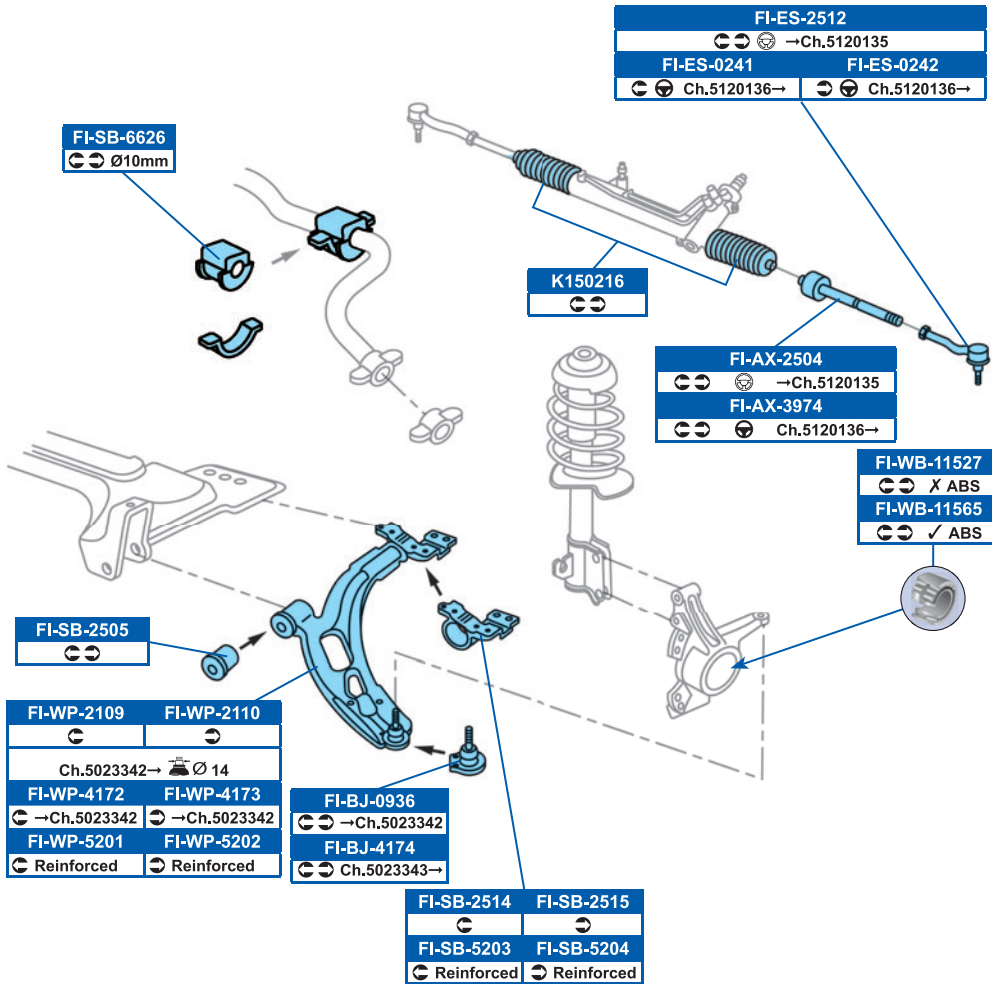

238x12mm

RE-WB-11451

7701205779, 7701464049

DDF1096

259x20.6mm

FDB1376	DDF521
ATE →09/05	
FDB1467	DDF1298
Bosch 10/05→ ✓ Standard Suspensions	
FDB1466	DDF762
Bosch 10/05→ ✓ Reinforced Suspensions	

FSB604
→09/05
FSB676
10/05→