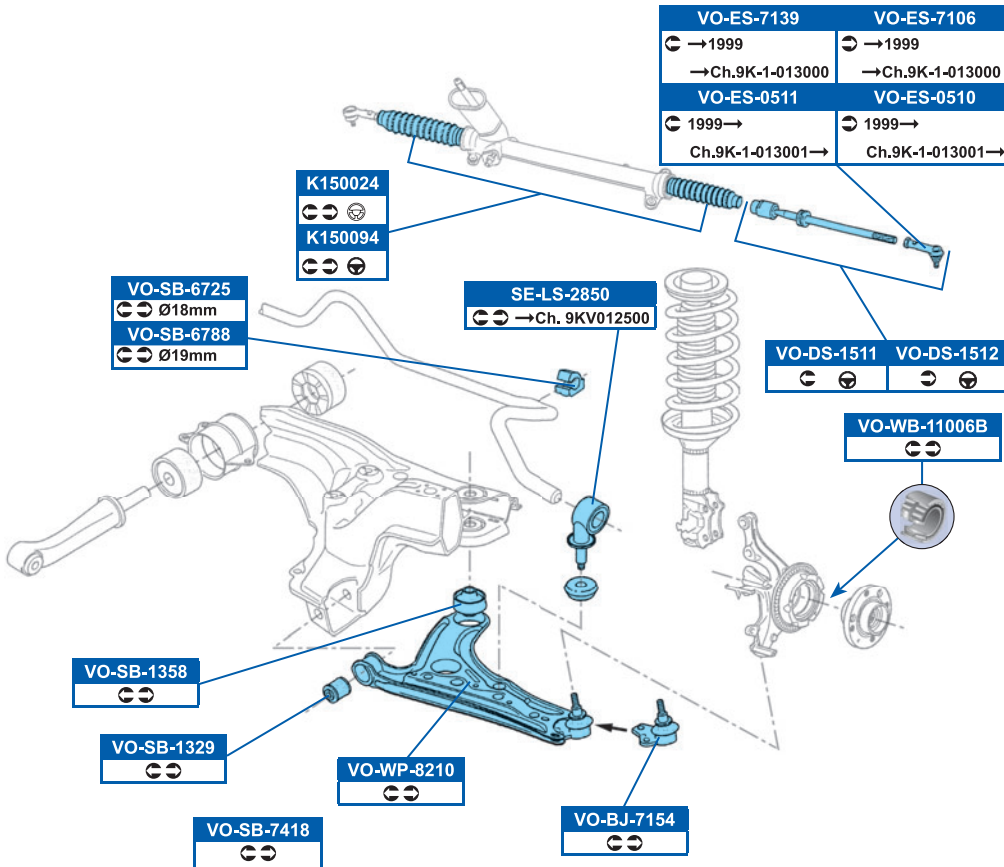

FDB419	DDF205
Kelsey-Hayes →03/96	
FDB775	DDF205
TRW →03/96	
FDB774	DDF207
TRW 04/96 →	

FSB409
→ Ch.9K-X-023407
FSB549
Ch.9K-X-023408 →