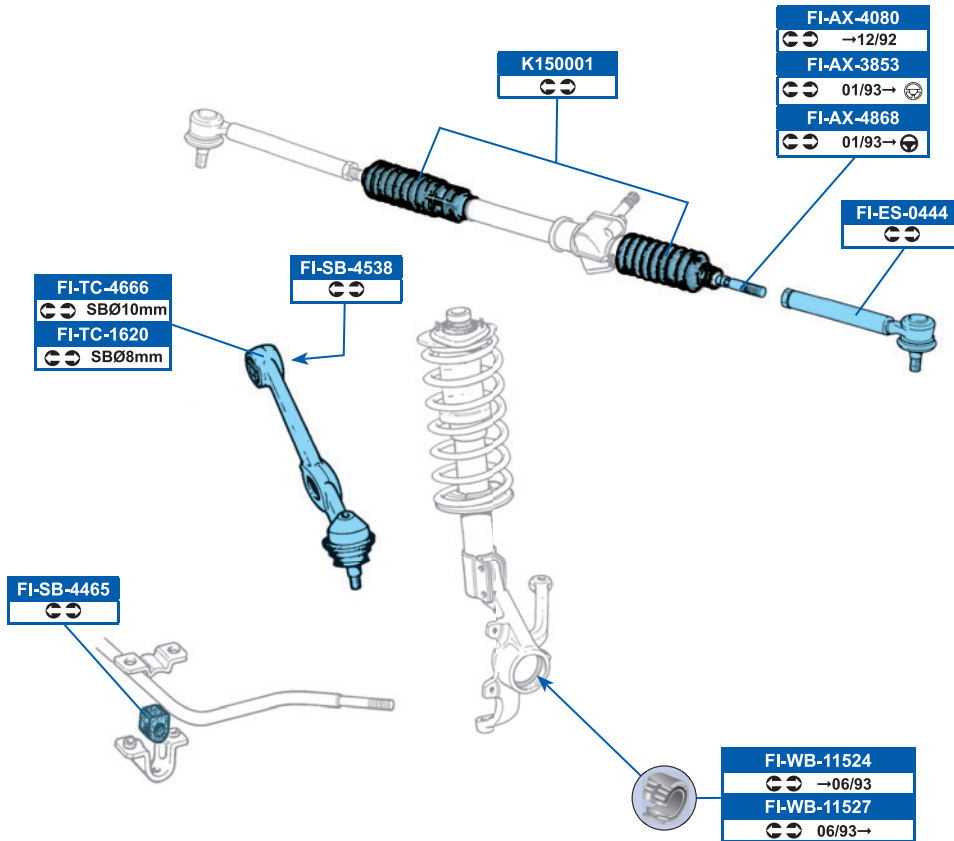

CI-TC-5121

1352227080, 3520S0

FVR1926

24467

169,3x69,2x19,0mm

DDF1809

280x24mm

FDB420	DDF083
ATE →08/88	
FDB29	DDF083
BDX →08/88	
FDB519	DDF125
09/88→08/93 X	
FDB509	DDF125
09/88→08/93 ✓	
FDB896	DDF125
10/93→	