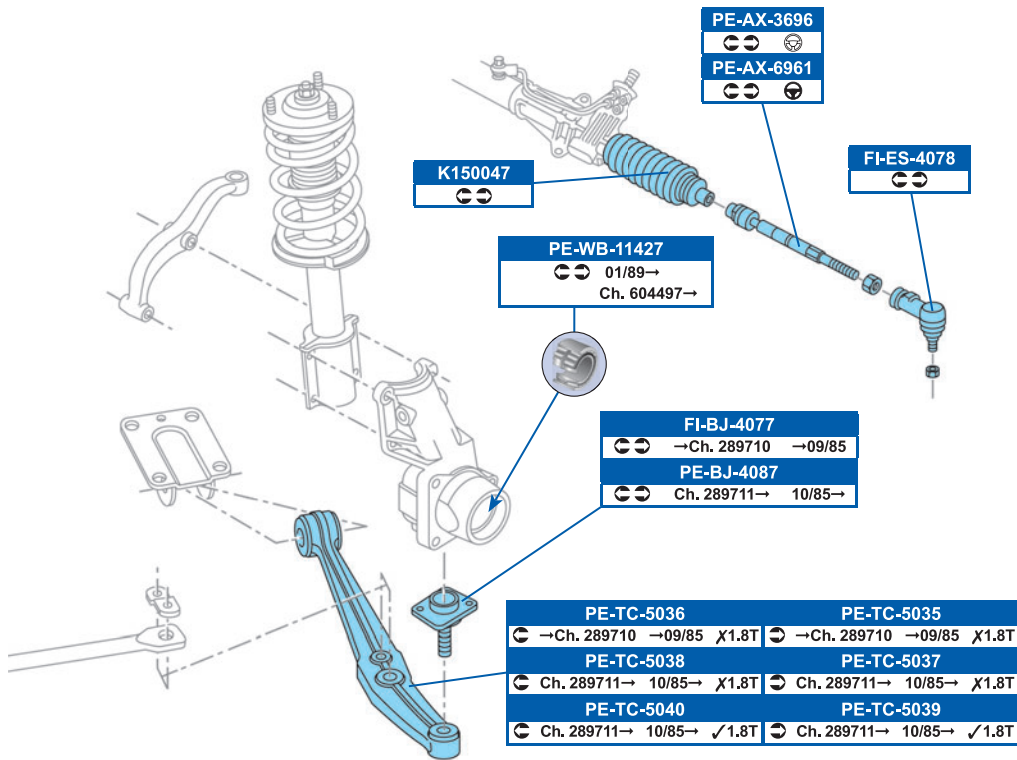

244x9.1mm

FSB333

229x42x5mm

CITROËN

C25 Box (280_, 290_) 07/81→03/94

C25 Bus (280_, 290_) 07/81→02/94

C25 Flatbed / Chassis (280_, 290_) 07/81→03/94

FVR287	DDF117
X 1.8T →Ch.155247	
FVR287	DDF063
X 1.8T Ch.155248→	
FVR510	DDF069
✓ 1.8T	