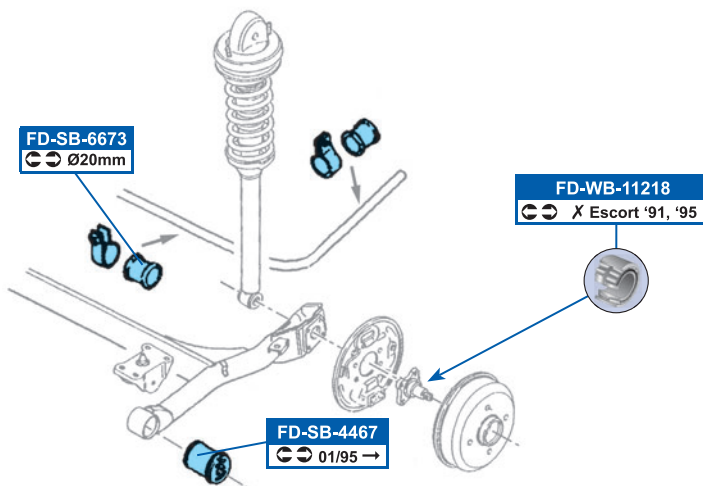

CI-TC-8418

CI-TC-8419

FORD

ESCORT '91 Express (AVL) 07/90→12/94

ESCORT '95 Box (AVL) 01/95→

FDB617	DDF208
X ABS	
FDB617	DDF766
	X Washers
✓ ABS →08/97	DDF887
	✓ Washers
FDB1276	DDF766
	X Washers
✓ ABS 09/97→	DDF887
	✓ Washers