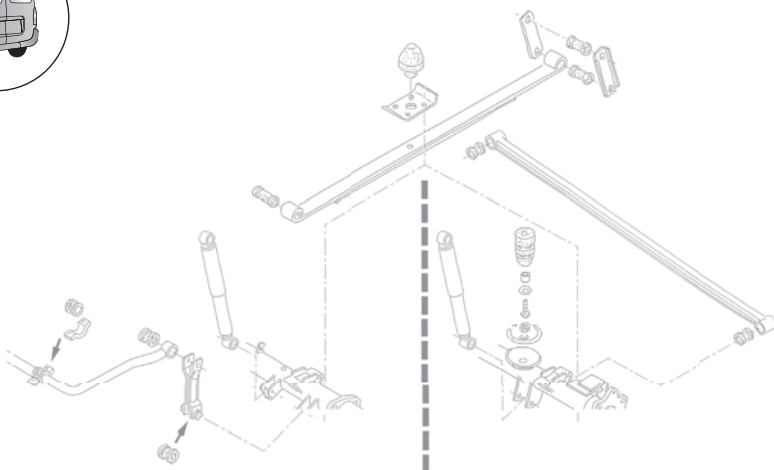

LT 40-55 | Box (291-512) 04/75→06/96

LT 40-55 | Flatbed / Chassis (293-909) 04/75→06/96

FVR129	DDF076
ATE →02/81	
FVR129	DDF058
ATE 03/81→	
FVR239	-
Perrot ✓ Syncro	

FSB83
LT28-31 →02/80
FSB279
LT28-31 03/80→ LT35
FSB180
LT35 →12/89
FSB531
LT35 01/90→