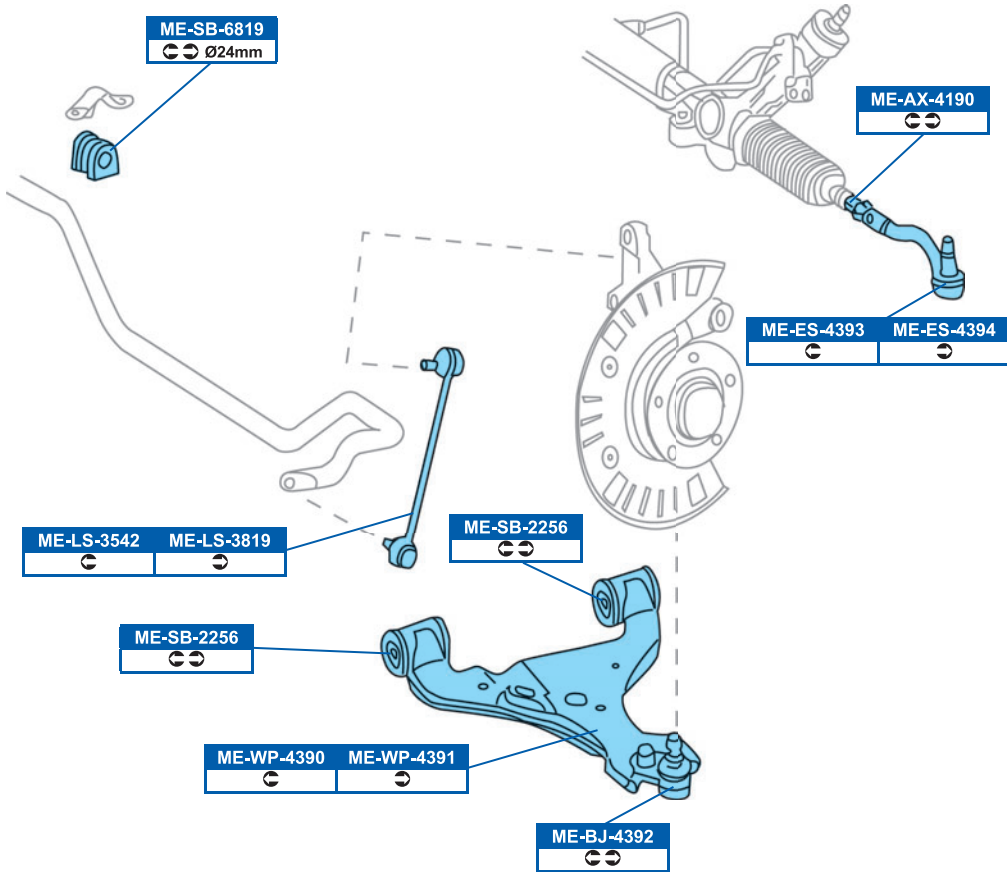

MERCEDES-BENZ

VITO / MIXTO Box (W639) 09/03→

VITO Bus (W639) 09/03→

FVR1493	DDF1203
Bosch →Ch.342257	
FVR1778	DDF1203
Brembo Ch.342258→