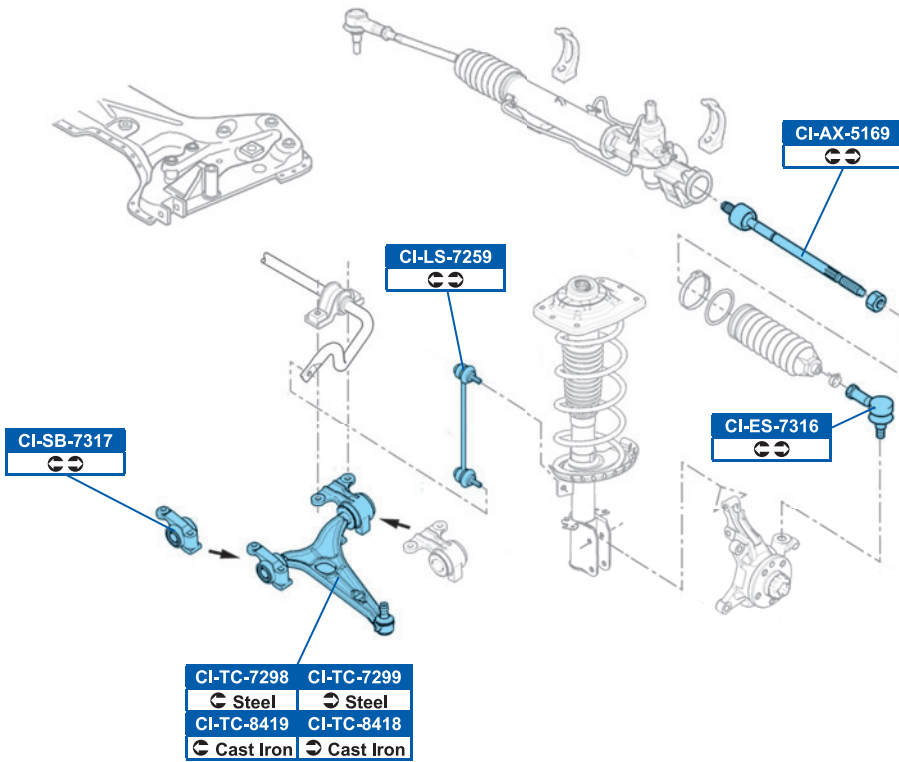

FVR1771	DDF1601
✓ Rear	Ø 280mm
FVR1771	DDF1615
✓ Rear	Ø 304mm