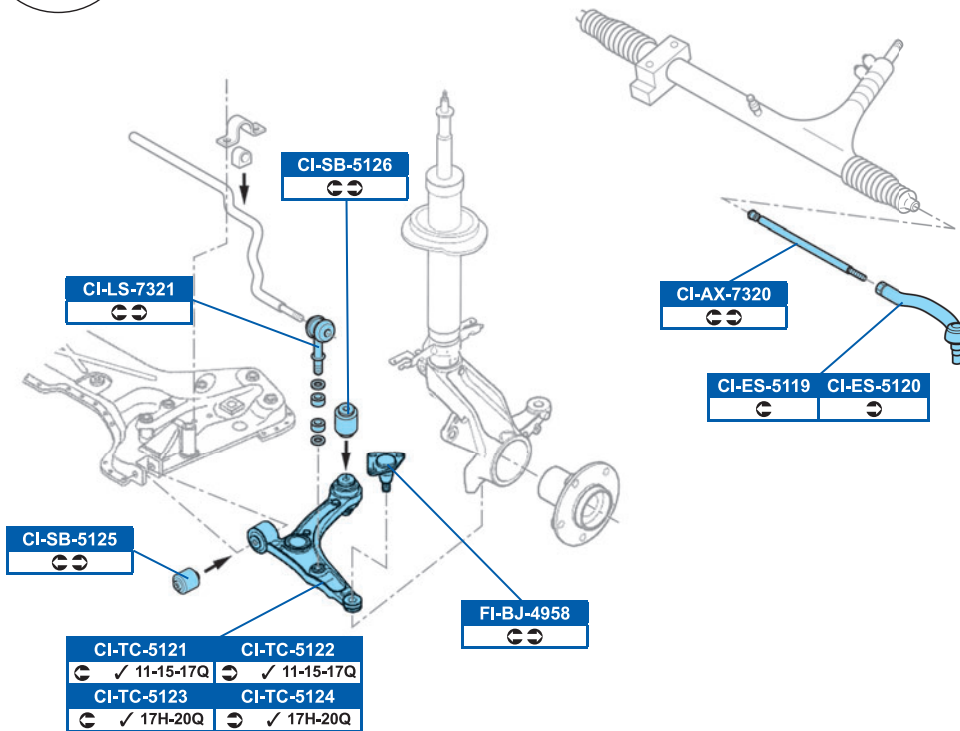

FSB680

170x45mm

CITROËN

JUMPER Box 04/06→

JUMPER Bus 04/06→

JUMPER Flatbed / Chassis 04/06→

FVR1923	DDF1170
✓ 1.1, 1.5T Ø15" →12/08	
FVR1923	DDF1809
✓ 1.1, 1.5T Ø15" 01/09→	
FVR1924	DDF1800
✓ 1.7T Ø15"	
FVR1925	DDF1171
✓ 1.7T Ø16"	
FVR1926	DDF1718
✓ 2.0T	