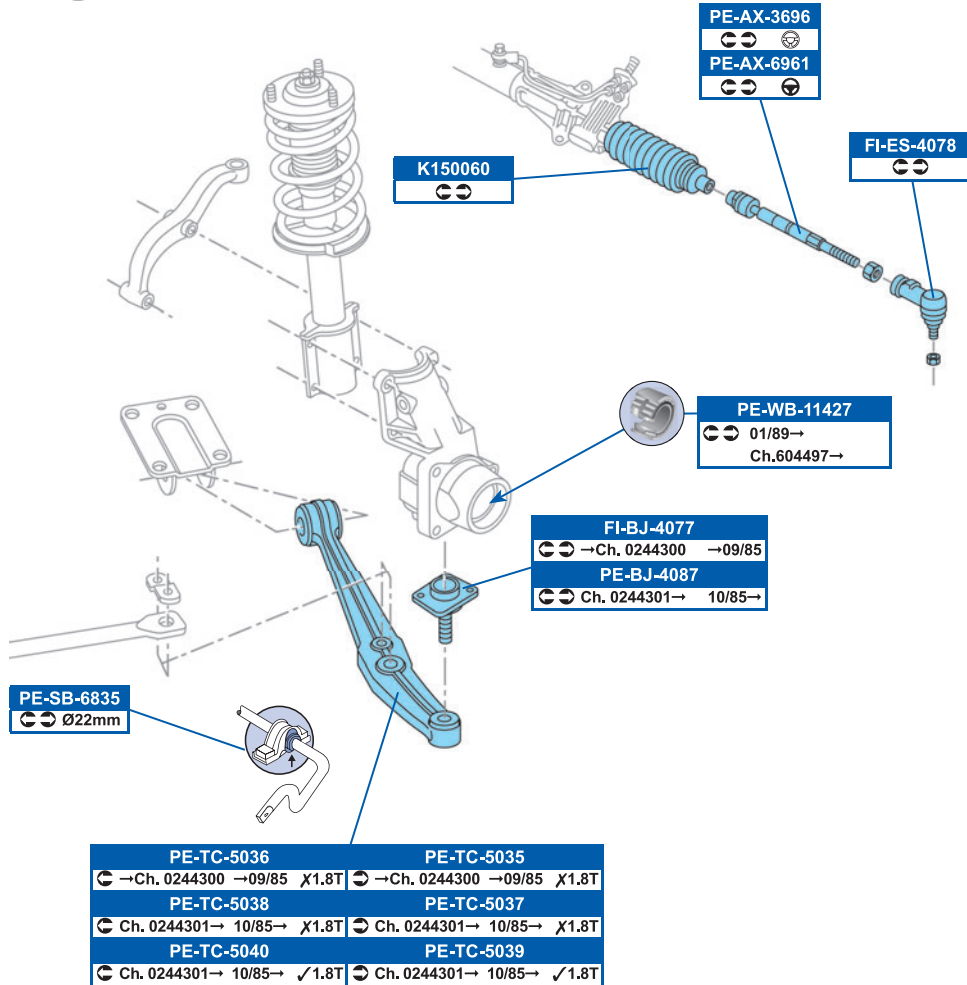

PEUGEOT

J5 Box (280L) 09/81→09/90

J5 Box (290L) 09/90→03/94

J5 Bus (280P) 09/81→09/90

J5 Bus (290P) 09/90→03/94

J5 Flatbed / Chassis (280L) 09/81→09/90

J5 Flatbed / Chassis (290L) 09/90→03/94

FVR287	DDF117
X 1.8T →Ch.154461 →05/84	
FVR287	DDF063
X 1.8T Ch.154462→ 06/84→	
FVR510	DDF069
✓ 1.8T	

FSB203
X 1.8T
FSB270
✓ 1.8T