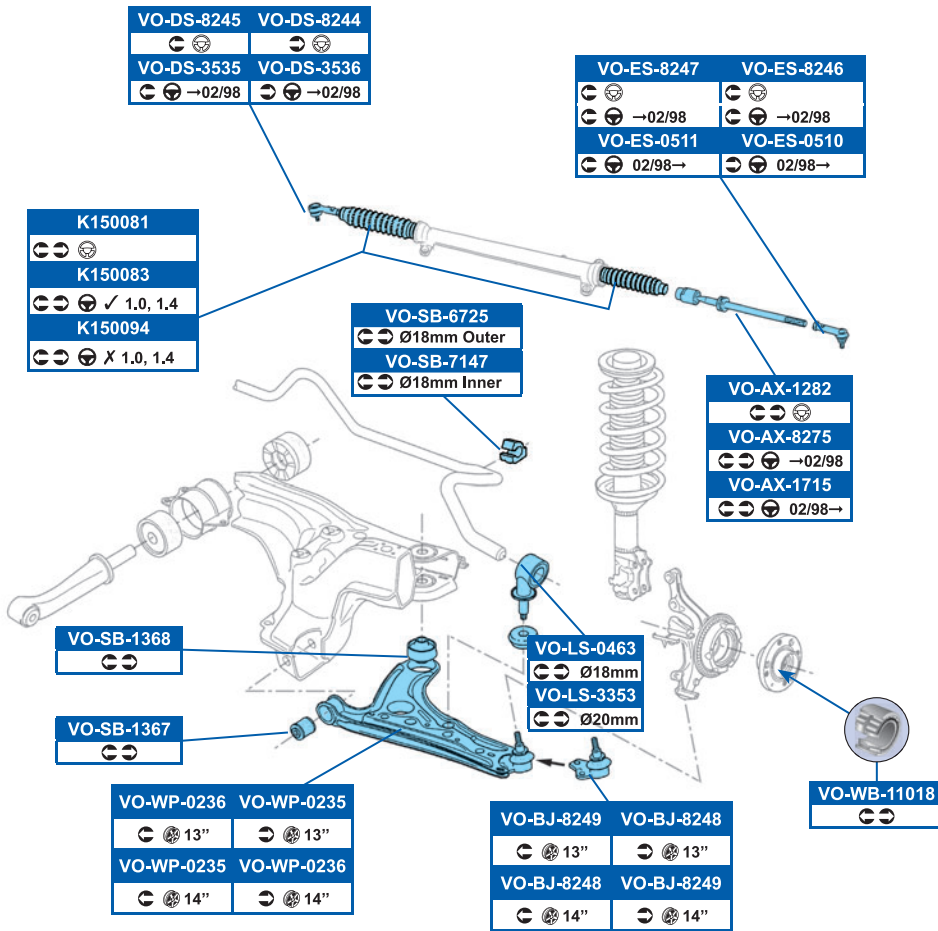

164,6x73,0x19,7mm

FWI278

189mm

→ FVR1876, FVR1879

FDB1072	DDF795
KH ☺	
FDB1101	DDF795
Ate ☺	
FDB1072	DDF812
KH ☺	
FDB1101	DDF812
Ate ☺	

FDB1788	DDF137
✓ Rear ☺ →ch.6NXY379991	
FDB1788	DDF1233
✓ Rear ☺ ch.6NXY379992	
FSB191	
☺ Ø180mm X ABS	
FSB408	
☺ Ø200mm ✓ ABS	