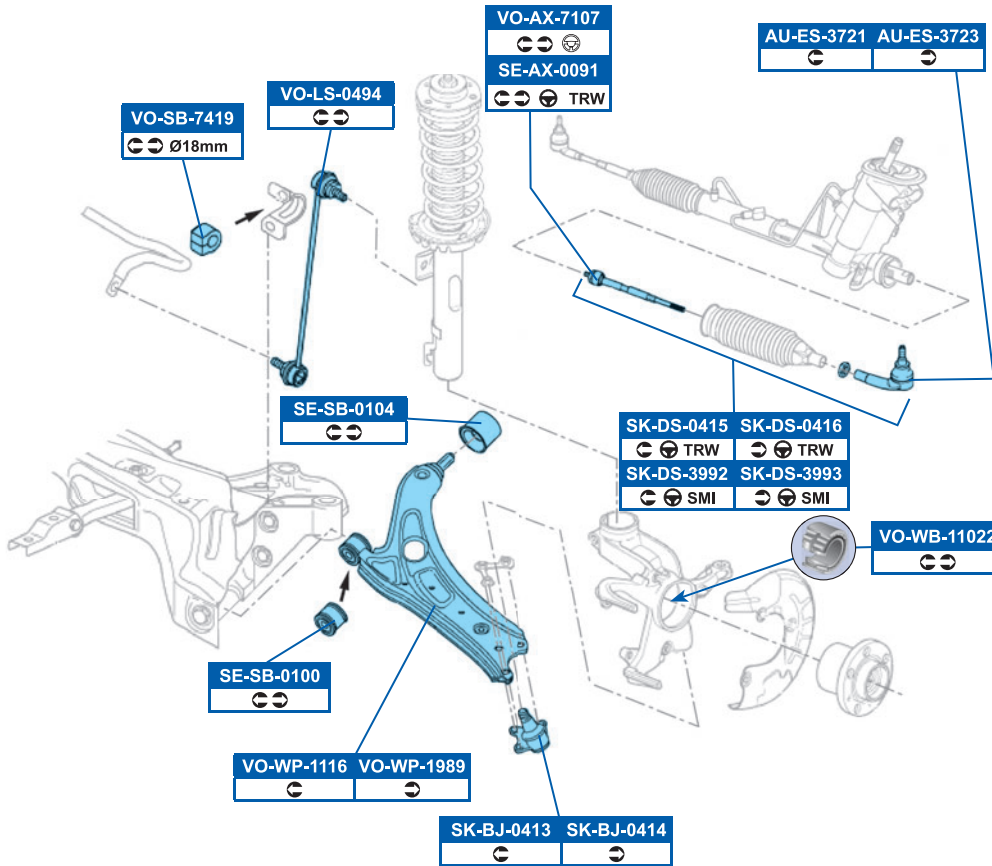

FDB1101	DDF1164
ATE PR 1LB(+9U0), 1LM(+9U0) X	
FDB1634	DDF1164
ATE PR 1LB(+9U1), 1LM(+9U1) ✓	
FDB1094	DDF927
ATE PR 1LQ(+9U0), 1LQ(+9U0) X	
FDB1398	DDF927
ATE PR 1LQ(+9U1), 1LQ(+9U1) ✓	
FDB1419	DDF1221
TRW PR 1LN(+9U0) X	
FDB1662	DDF1221
TRW PR 1LN(+9U1) ✓