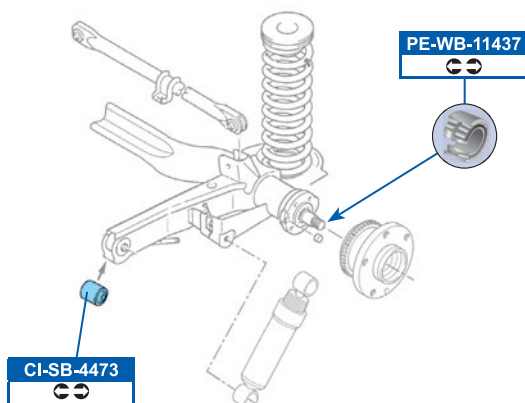

FDB1083	DDF1181
✓ Rear ( )	
FSB535	
✓ Rear ( )