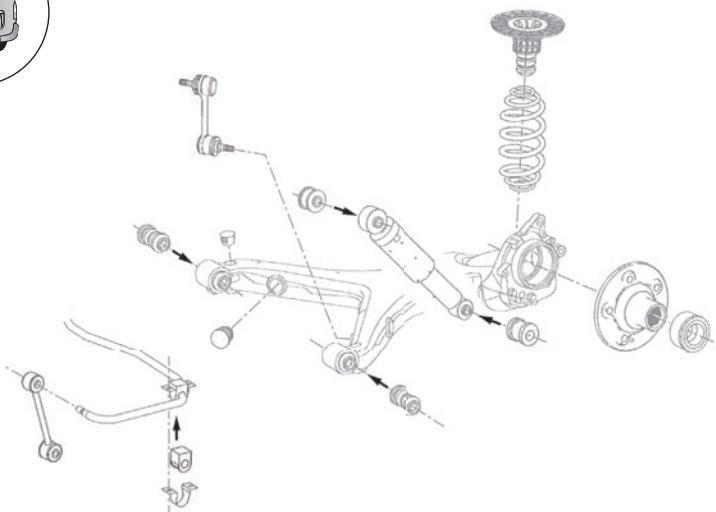

FVR1494	DDF1234
All models	
FSB4003	
Handbrakes