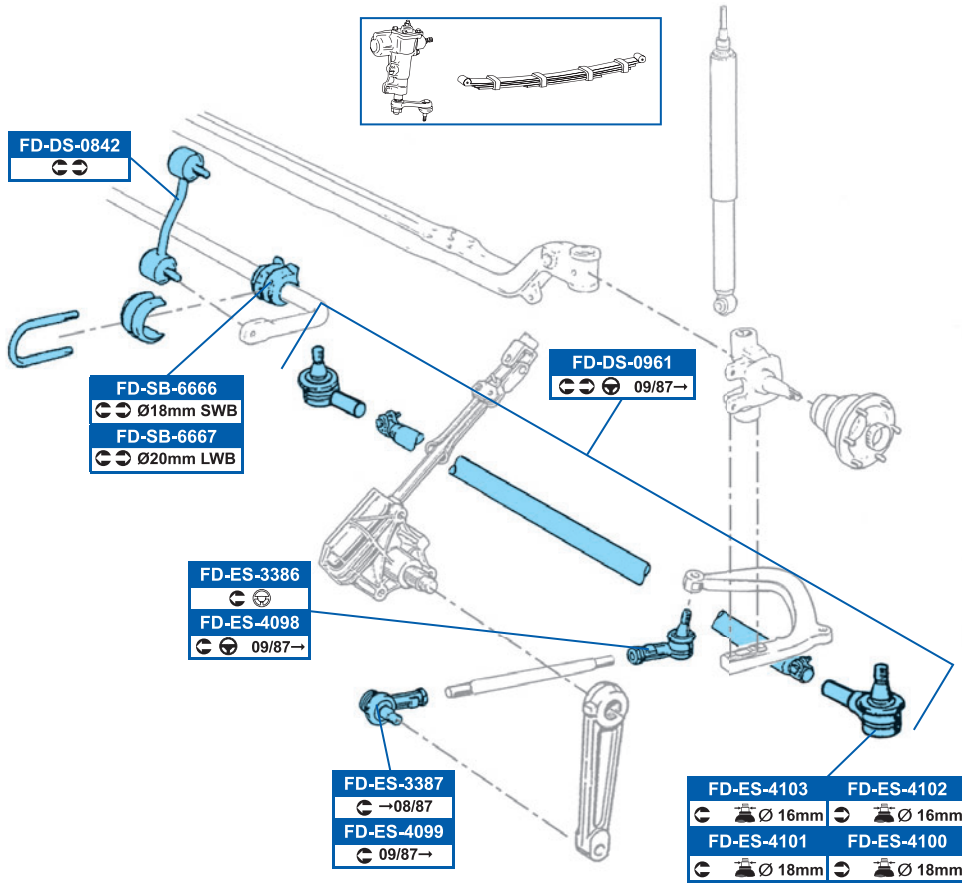

FORD

TRANSIT Box (E_) 05/91→06/94

TRANSIT Bus (E_) 01/91→07/94

TRANSIT Flatbed / Chassis (E_) 09/91→08/94

FVR700	DDF848
→08/98	Ø14"
FVR701	DDF849
→08/98	Ø15"
FVR1338	DDF848
09/98→	Ø14"
FVR1339	DDF849
09/98→	Ø15"