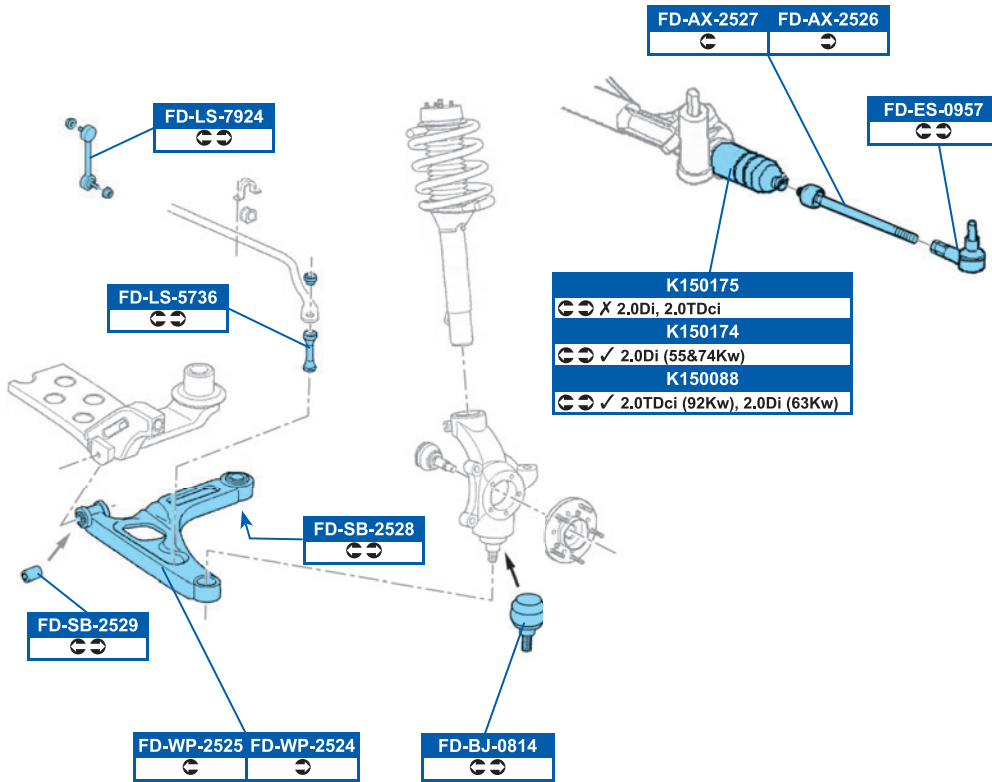

FORD

TRANSIT Box (FA_) 01/00→05/06

TRANSIT Bus (FD_ , FB_ , FS_ , FZ_ , FC_) 01/00→05/06

TRANSIT Flatbed / Chassis (FM_ , FN_) 01/00→05/06

FVR1461	DDF1113
FWD	
FVR1381	DDF1112
RWD