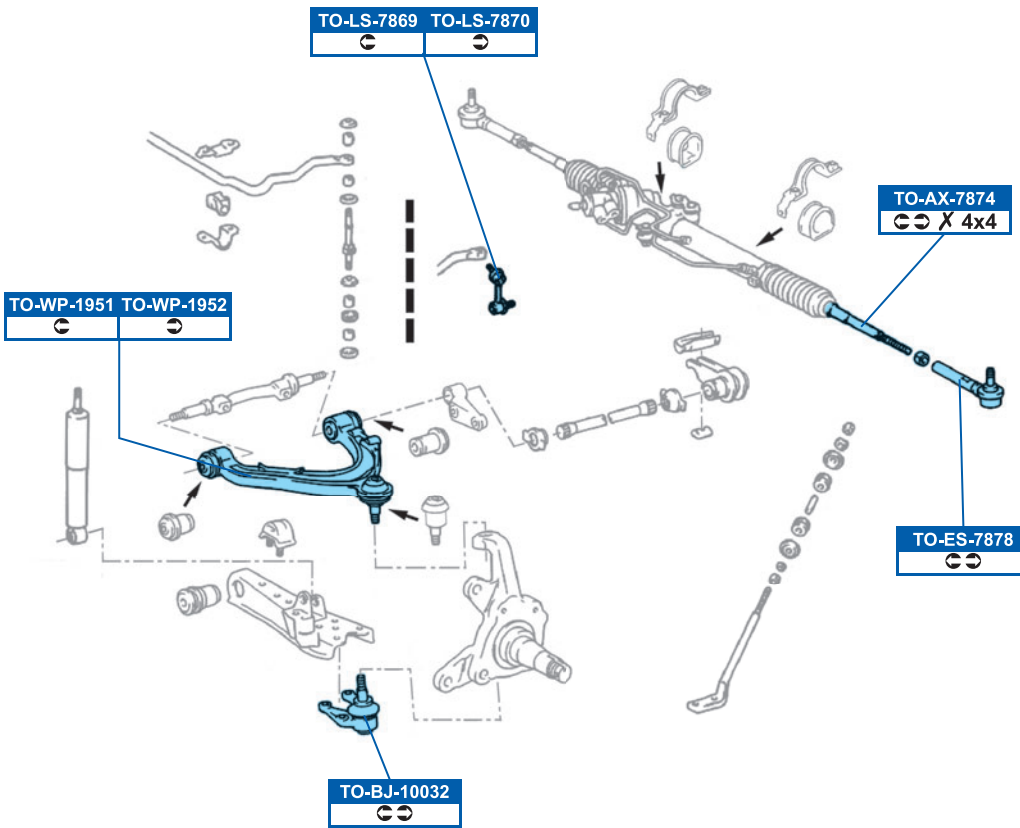

HIACE IV Box 08/95→

HIACE IV Wagon 08/95→08/06

FVR1884	DDF991
X 4x4	
FVR1884	DDF1441
✓ 4x4	

FSB563
All models

TO-AX-7874

DDF991

285x28mm

TO-BJ-10032