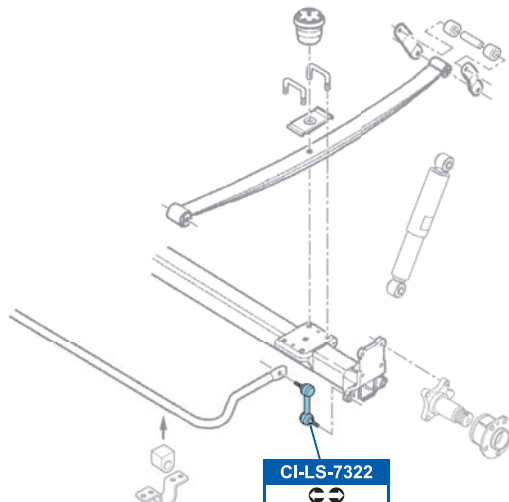

FVR1927	DDF1653
✓ 1.1, 1.5, 1.7T Ø15"	
FVR1927	DDF1574
✓ 1.7T Ø16"	
FVR1927	DDF1823
✓ 2.0T	
FSB696	
Handbrake