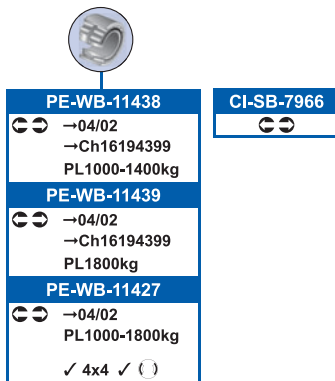

FSB513	
✓ 1.0T, 1.4T →08/01	
FSB534	
✓ 1.8T →08/01	
FSB652	
✓ 1.0T, 1.4T 09/01→	
FVR1480	DDF1144
✓ 1.0T, 1.4T 09/01→	
FVR1480	DDF1145
✓ 1.8T 09/01→	
FSB680	
Handbrake 09/01→