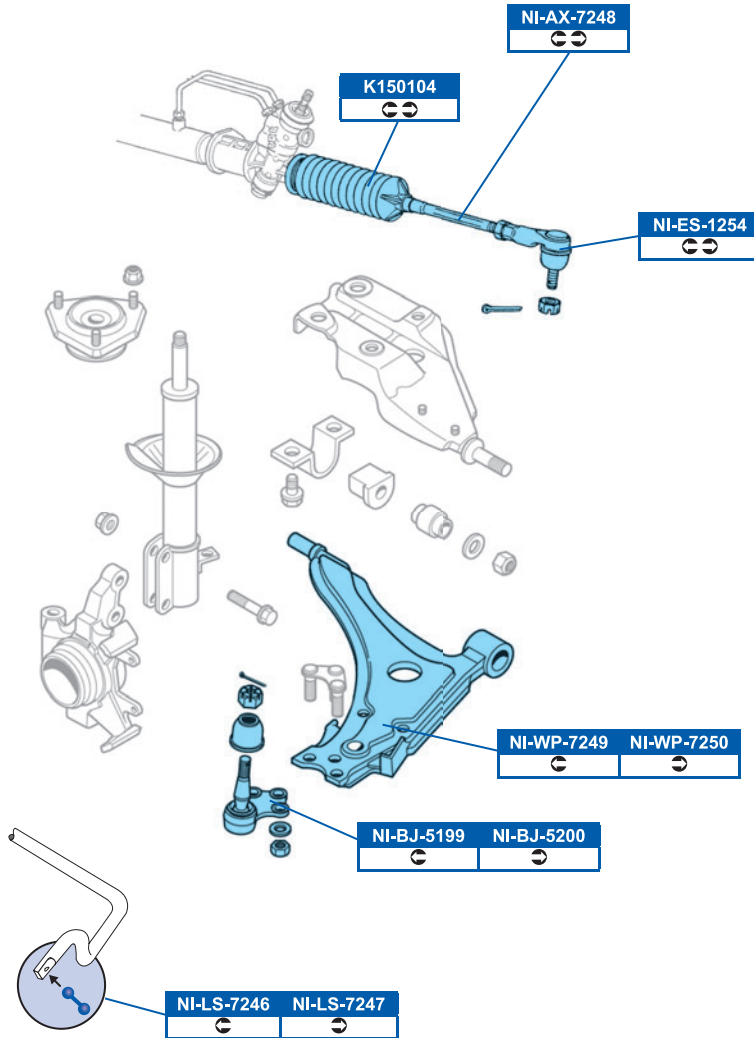

229x40x4mm

NI-TC-2186

FSB282

260x50x5mm

NI-TC-2187

NISSAN

VANETTE CARGO Box (HC 23) 09/94→

VANETTE CARGO Bus (HC 23) 09/94→