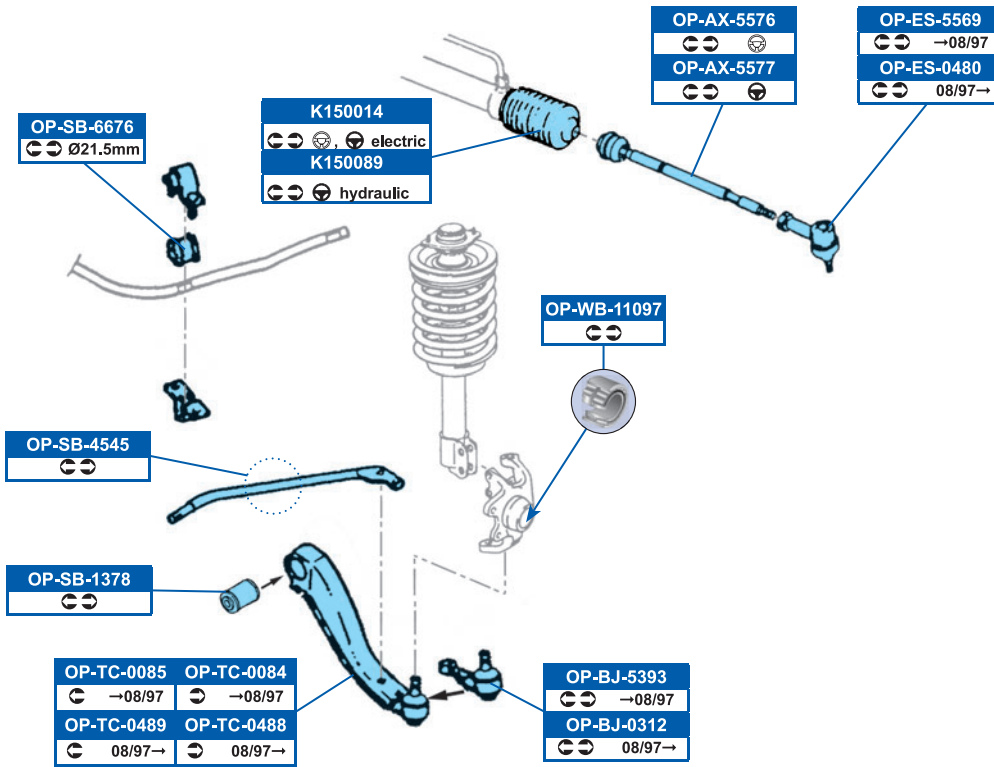

FDB1640 23832

155.1/156.3x70.1/76x20.4mm

VAUXHALL

COMBO Mk I (B) 07/94→10/01

FDB732	DDF151
All models	

FSB199
All models

K150014

0902826, 26010029, 902826, 902827