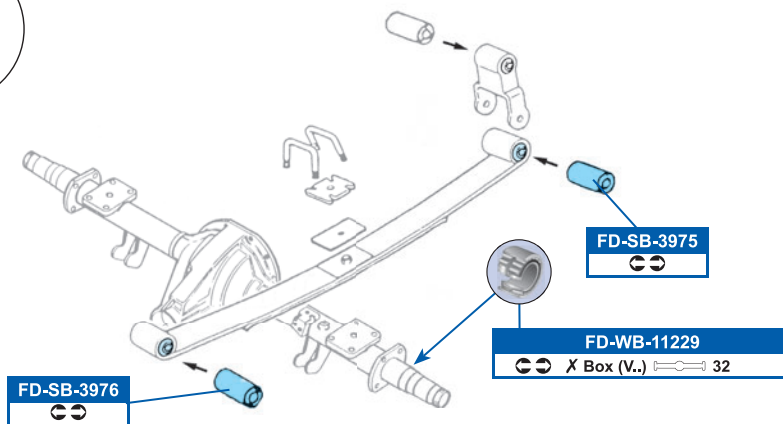

FSB394
Model 80, 100, 115, 120
FSB395
Model 100L, 130
FSB396
Model 160, 190