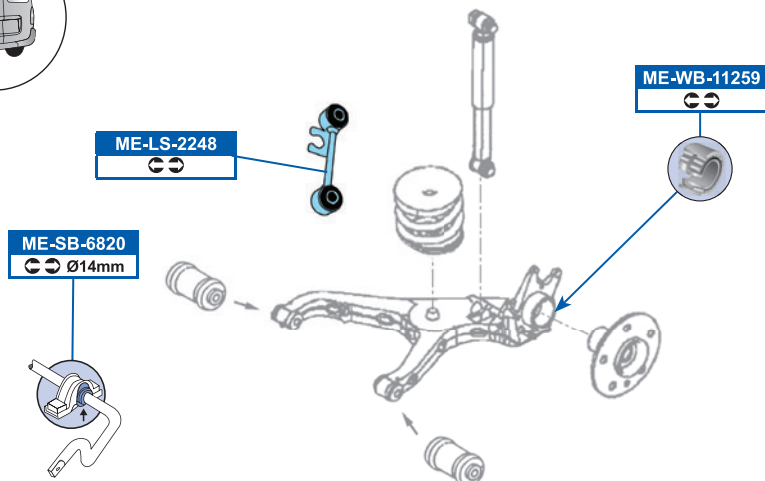

VITO Box (638) 03/97→07/03

VITO Bus (638) 02/96→07/03

FVR1038	DDF1674
ATE	
FVR1304	DDF860
Bosch	

FVR1044	DDF861
ATE	
FVR1305	DDF861
Bosch	
FSB536	
Handbrake	

K150148
9014620096

ME-LS-2254
6383230568

FVR1038 21576
156x65x19mm