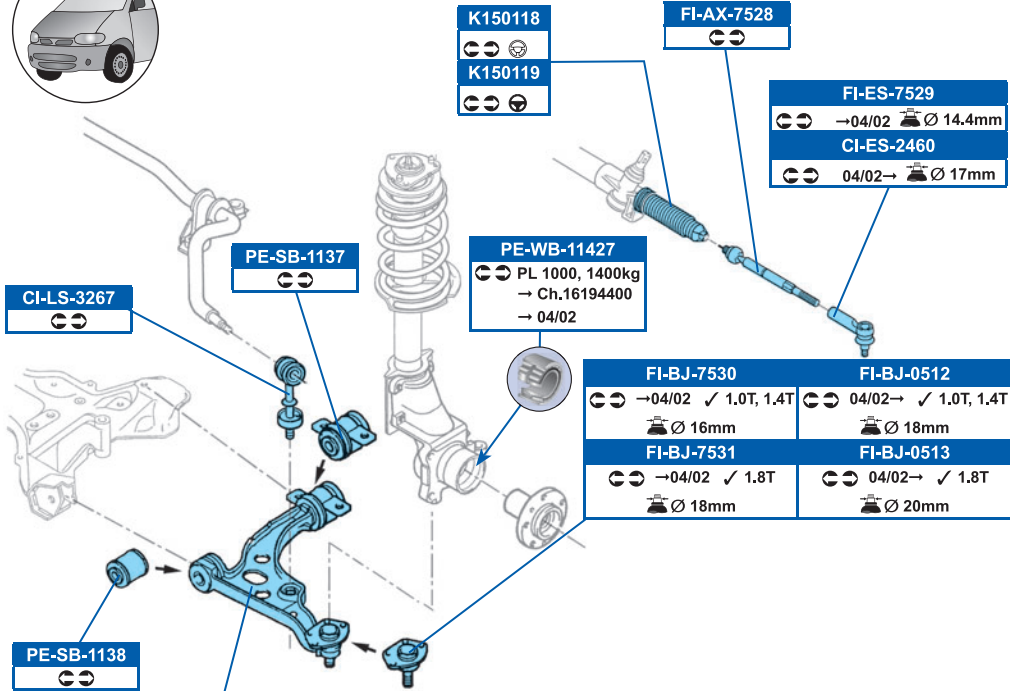

PEUGEOT

BOXER Box (230L) 03/94→04/02

BOXER Box (244) 04/02→

BOXER Bus (230P) 03/94→04/02

BOXER Bus (244, Z_) 04/02→

BOXER Flatbed / Chassis (244) 12/01→

BOXER Flatbed / Chassis (ZCT_) 03/94→04/02

FI-WP-0109 ↻ →04/02 ✓ 1.0T, 1.4T ✓ Ø 16mm	FI-WP-0108 ↻ →04/02 ✓ 1.0T, 1.4T ✓ Ø 16mm
FI-WP-0111 ↻ →04/02 ✓ 1.8T ✓ Ø 18mm	FI-WP-0110 ↻ →04/02 ✓ 1.8T ✓ Ø 18mm
FI-WP-3840 ↻ 04/02→ ✓ 1.0T, 1.4T ✓ Ø 18mm	FI-WP-0118 ↻ 04/02→ ✓ 1.0T, 1.4T ✓ Ø 18mm
CI-WP-3876 ↻ 04/02→ ✓ 1.8T ✓ Ø 20mm	CI-WP-3877 ↻ 04/02→ ✓ 1.8T ✓ Ø 20mm

FVR967	DDF758
✓ 1.0T, 1.4T →10/99 TRW	DDF767
FVR968	DDF768
✓ 1.8T→10/99 TRW	
FVR1396	DDF758
✓ 1.0T, 1.4T 11/99→08/01 TRW	DDF767
FVR1397	DDF768
✓ 1.8T 11/99→08/01 TRW	
FVR1478	DDF1170
✓ 1.0T, 1.4T 09/01→ Brembo	
FVR1479	DDF1171
✓ 1.8T 09/01→ Brembo	

CI-SB-7966 ↻↻
PE-WB-11438 ↻↻ →04/02 →Ch.16194399 PL 1000, 1400kg
PE-WB-11439 ↻↻ →04/02 →Ch.16194399 PL 1800kg
PE-WB-11427 ↻↻ →04/02 PL 1000→1800kg ✓ 4x4, ✓ ( )

FSB534	
✓ 1.8T →08/01	
FSB513	
✓ 1.0T, 1.4T →08/01	
FSB652	
✓ 1.0T, 1.4T 09/01→	
FVR1480	DDF1144
✓ 1.0T, 1.4T 09/01→	
FVR1480	DDF1145
✓ 1.8T 09/01→	
FSB680	
Handbrake 09/01→