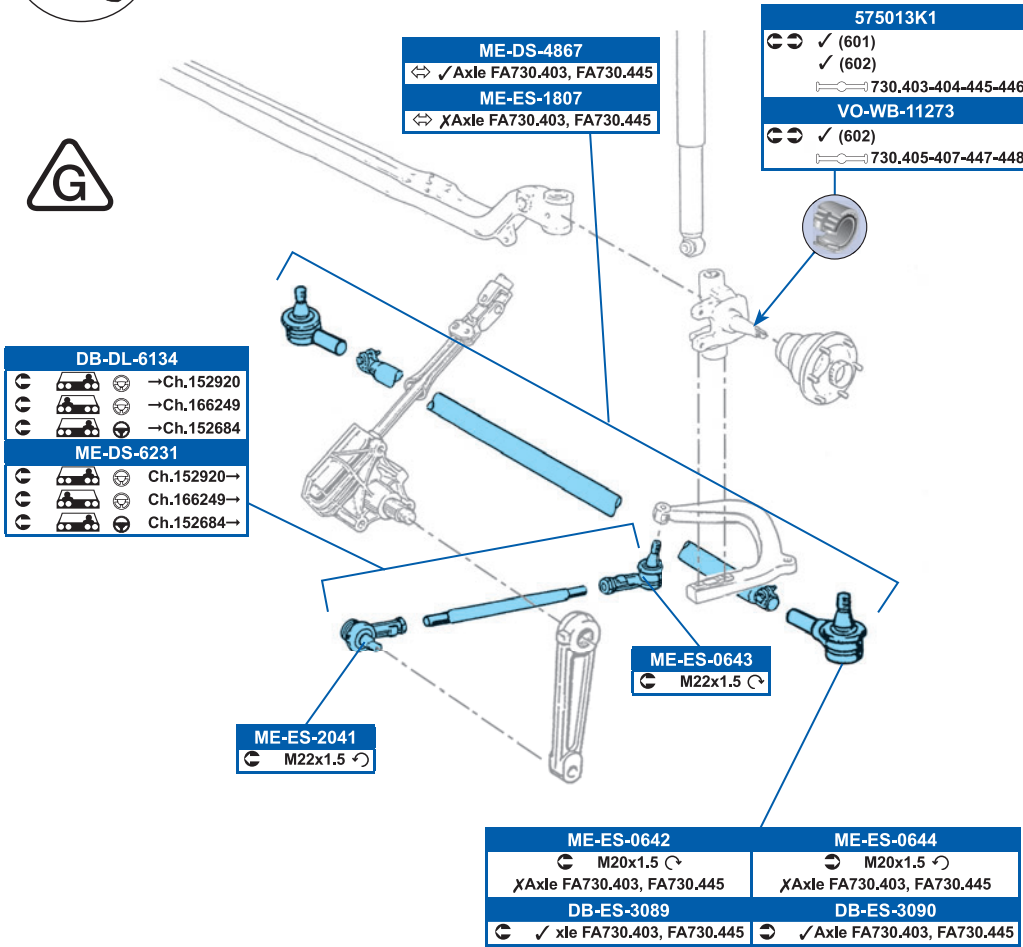

T1 Bus (601) 05/77→02/96

T1 Bus (602) 04/77→02/96

T1 Flatbed / Chassis (601) 01/77→02/96

T1 Flatbed / Chassis (602) 04/77→02/96

FVR239	FCR116A
All models	

FSB615
✓ Model 601

DB-DL-6134

3094603105, 4254600105, 4254600205,
4254600305, 4254600405, 4374600005,
4374600105