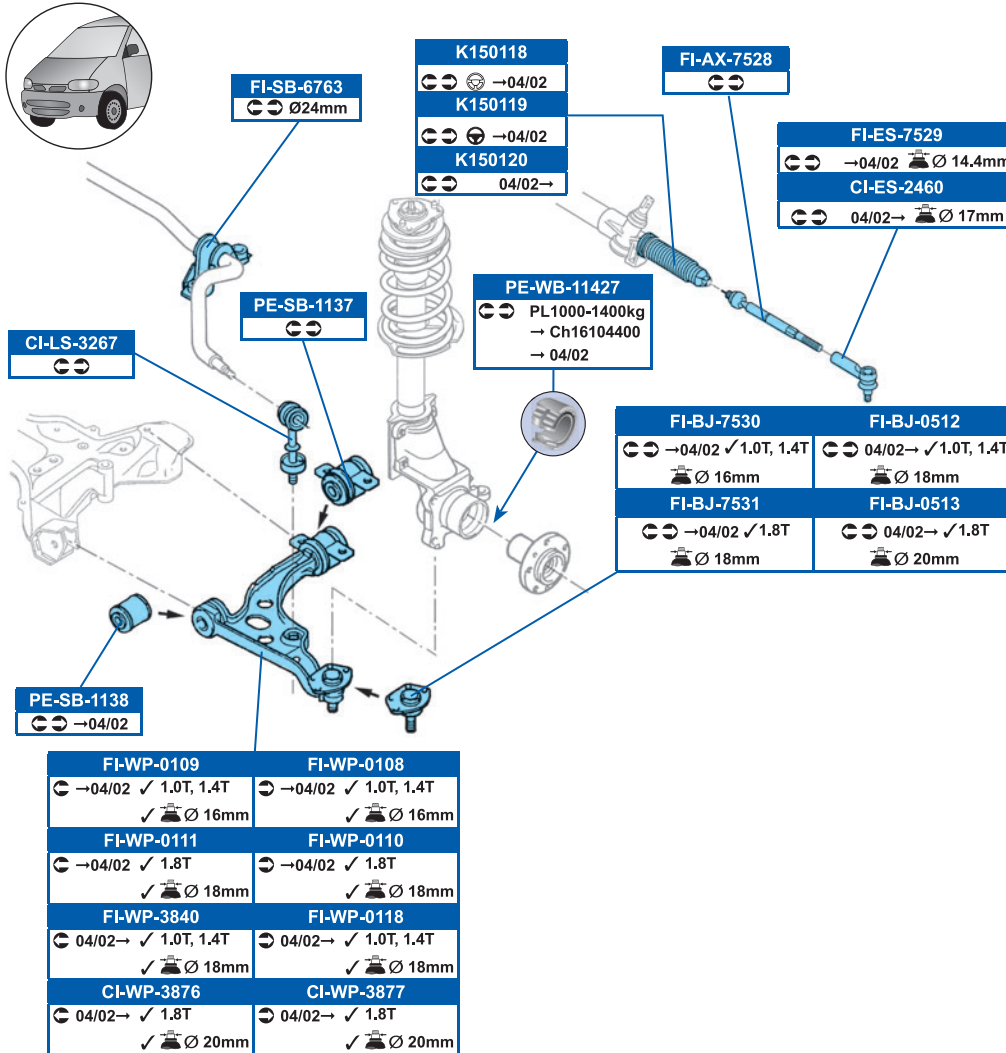

DUCATO Box (230L) 03/94→04/02

DUCATO Box (244) 04/02→

DUCATO Bus (230) 03/94→04/02

DUCATO Bus (244, Z_) 04/02→

FVR967	DDF758
✓ 1.0T, 1.4T →10/99 TRW	
	DDF767
FVR968	DDF768
✓ 1.8T→10/99 TRW	
FVR1396	DDF758
✓ 1.0T, 1.4T 11/99→08/01 TRW	
	DDF767
FVR1397	DDF768
✓ 1.8T 11/99→08/01 TRW	
FVR1478	DDF1170
✓ 1.0T, 1.4T 09/01→ Brembo	
FVR1479	DDF1171
✓ 1.8T 09/01→ Brembo