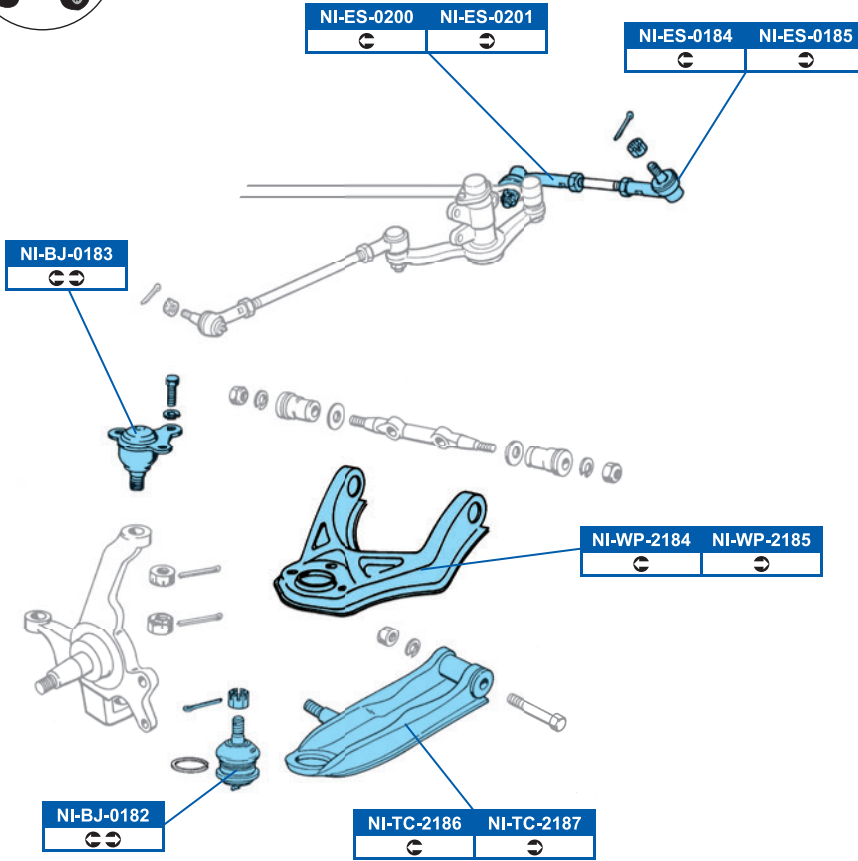

21347, 21348, 21349

161x49x17mm

DDF443

260x26mm

NISSAN

VANETTE Box (C22) 10/86→01/95

VANETTE Bus (C22) 10/86→12/95

FDB340