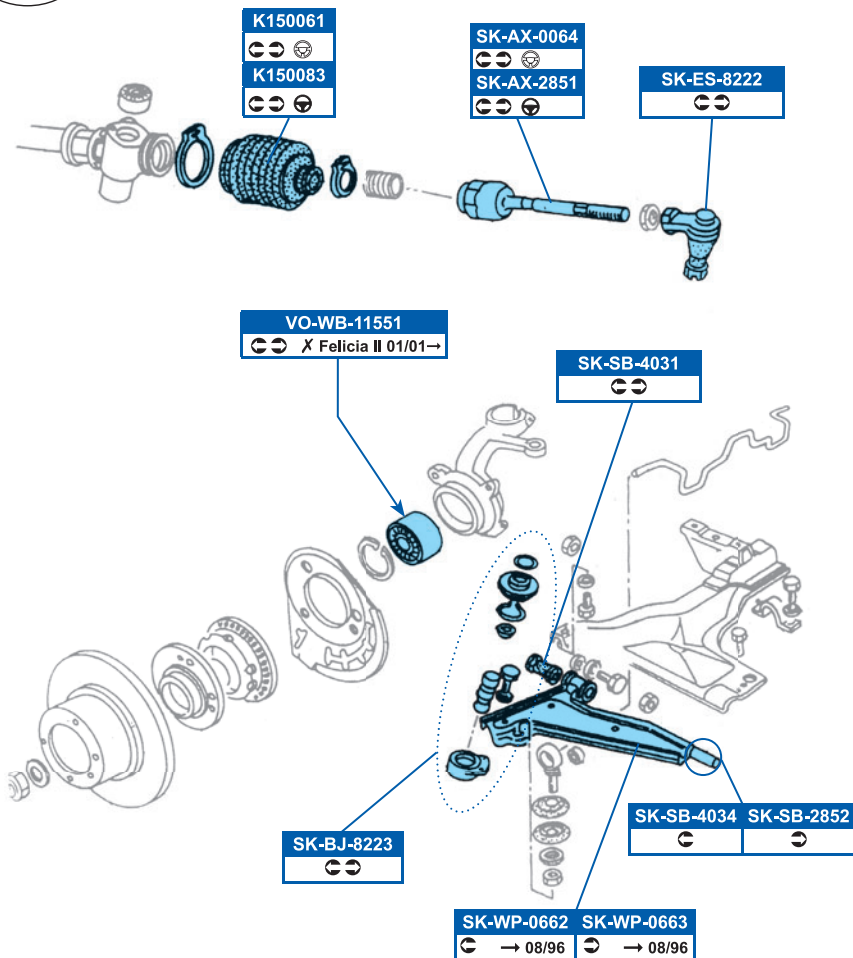

DDF359

236x12.7mm

SK-WB-11608

963020400

DDF813

236x12.7mm

FDB610	DDF875
All models	

AU-WB-11000
 ↔ ↔ X Pick-up, Box Body
VO-WB-11053
 ↔ ↔ ✓ Pick-up, Box Body