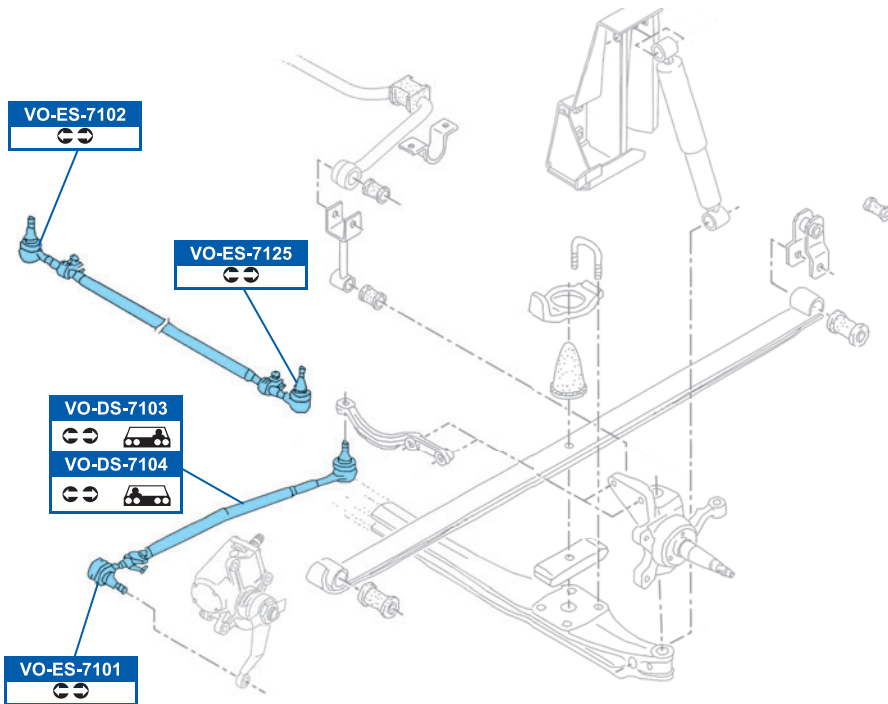

FVR129	DDF076
ATE →02/81	
FVR129	DDF058
ATE 03/81→	
FVR239	-
Perrot ✓ Syncro	

FSB83
LT28-31 →02/80
FSB279
LT28-31 03/80→
LT35
FSB180
LT35
→12/89
FSB531
LT35
01/90→

VO-DS-7103

291 415 701E

DDF076

281x20mm

VO-DS-7104