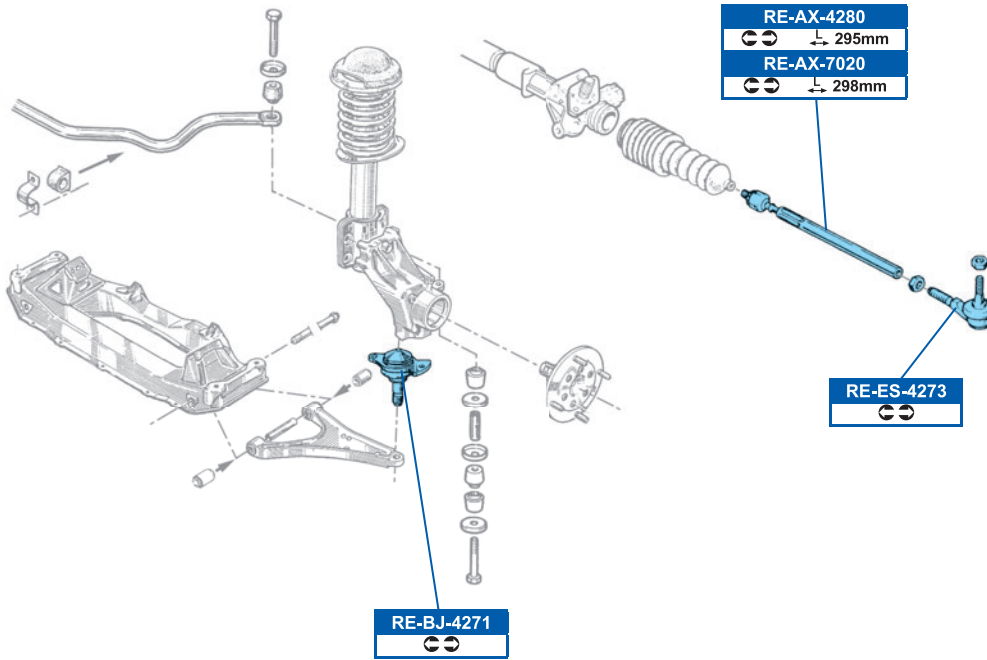

ARENA Box (TB, TF) 03/98→08/01

ARENA Combi (THB) w08/01

FVR414	DDF160
All models	

FSB168 / FSB214
BDX
FSB533
TRW

RE-AX-4280

FSB533

254x57x4.6mm

RE-AX-7020