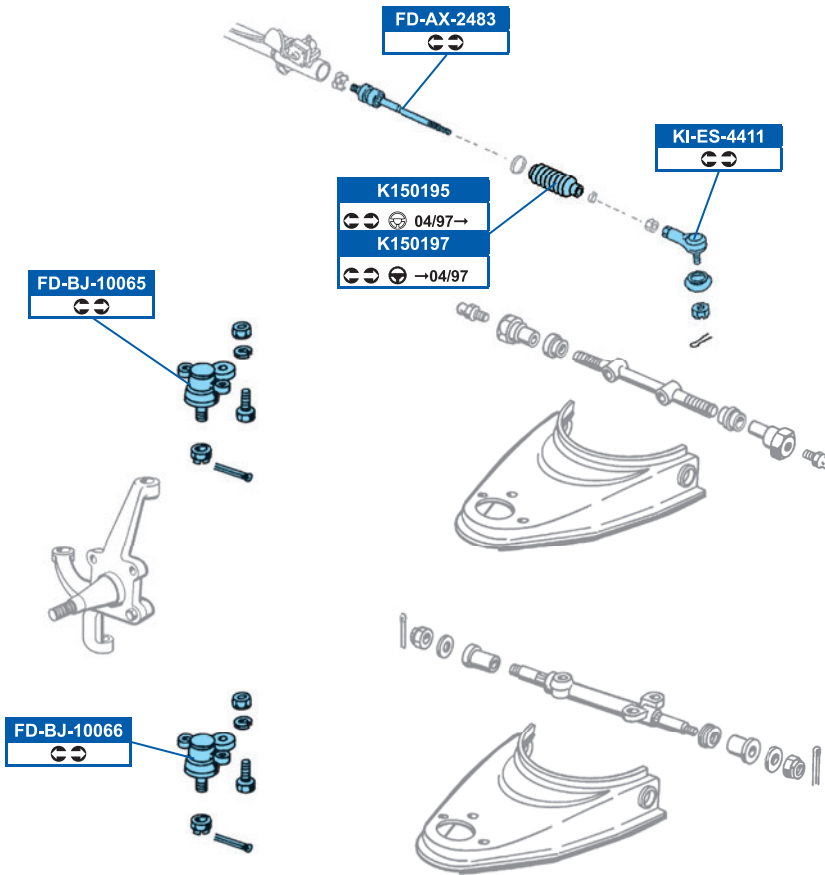

MAZDA

E-SERIE Box (SR2) 01/84→07/04

E-SERIE Bus (SR1) 01/84→05/94

FVR547	DDF357
✓ Akebono →12/98	
FDB1603	DDF357
✓ Sumitomo 01/99→	

FSB245
SWB Single Tyres Ø229mm
FSB288
LWB Single Tyres Ø260mm