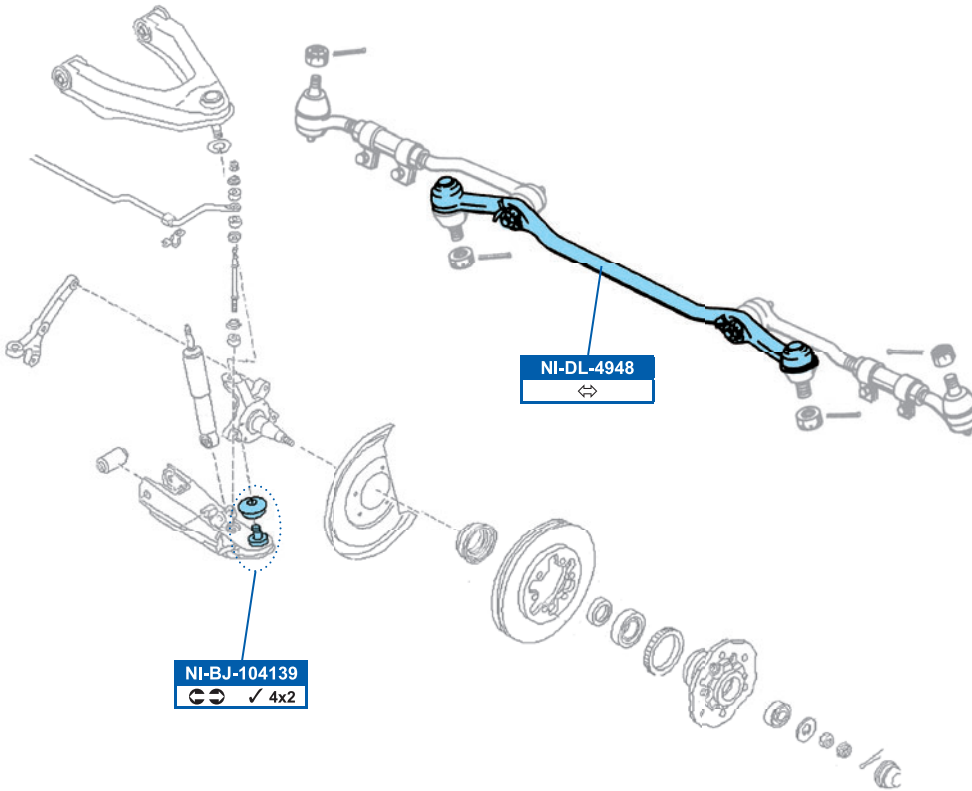

21347, 21348, 21349

161x49x17mm

DDF464

277x26mm

NISSAN

PICK UP (D22) 01/97→

FDB1745	DDF601
X 4x4	11/01→
FDB1745	DDF1626
✓ 4x4	11/01→
FVR641	DDF421
X 4x4	→10/01
FVR641	DDF464
✓ 4x4	→10/01

FSB683
Ø295mm