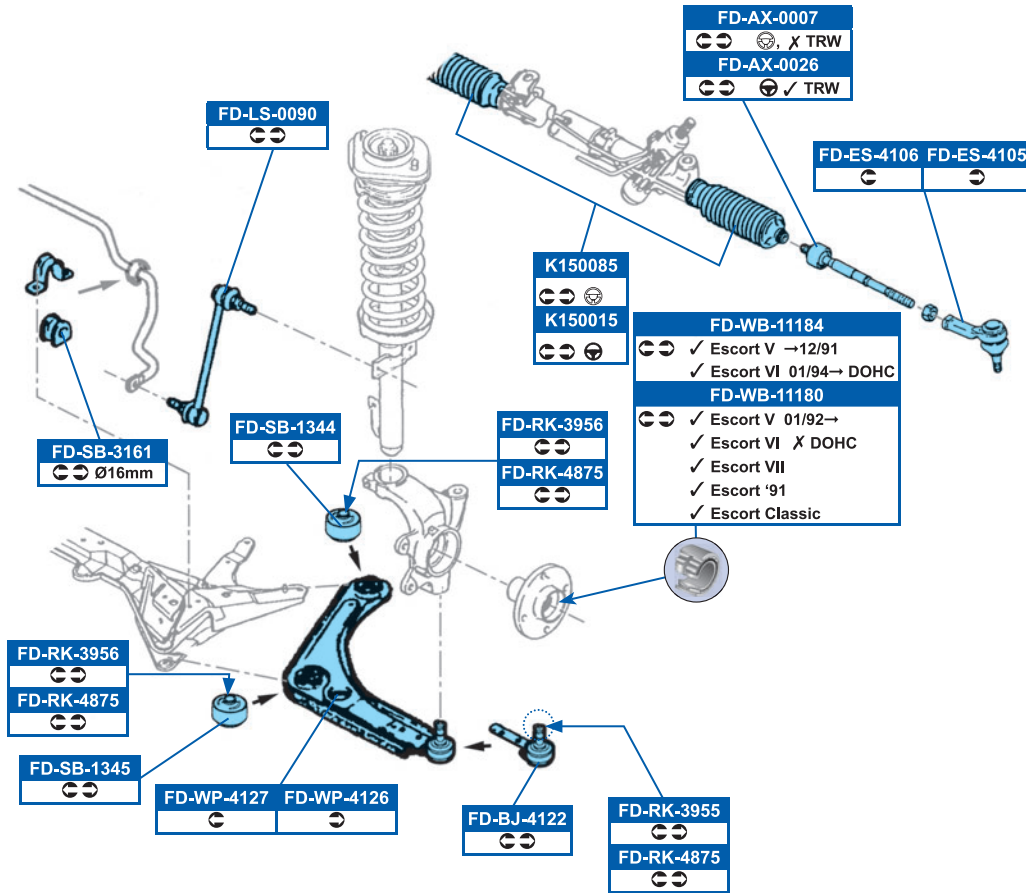

CI-TC-8418

CI-TC-8419

FORD

ESCORT '91 Express (AVL) 07/90→12/94

ESCORT '95 Box (AVL) 01/95→

FDB617	DDF208
X ABS	
FDB617	DDF766
	X Washers
✓ ABS →08/97	DDF887
	✓ Washers
FDB1276	DDF766
	X Washers
✓ ABS 09/97→	DDF887
	✓ Washers