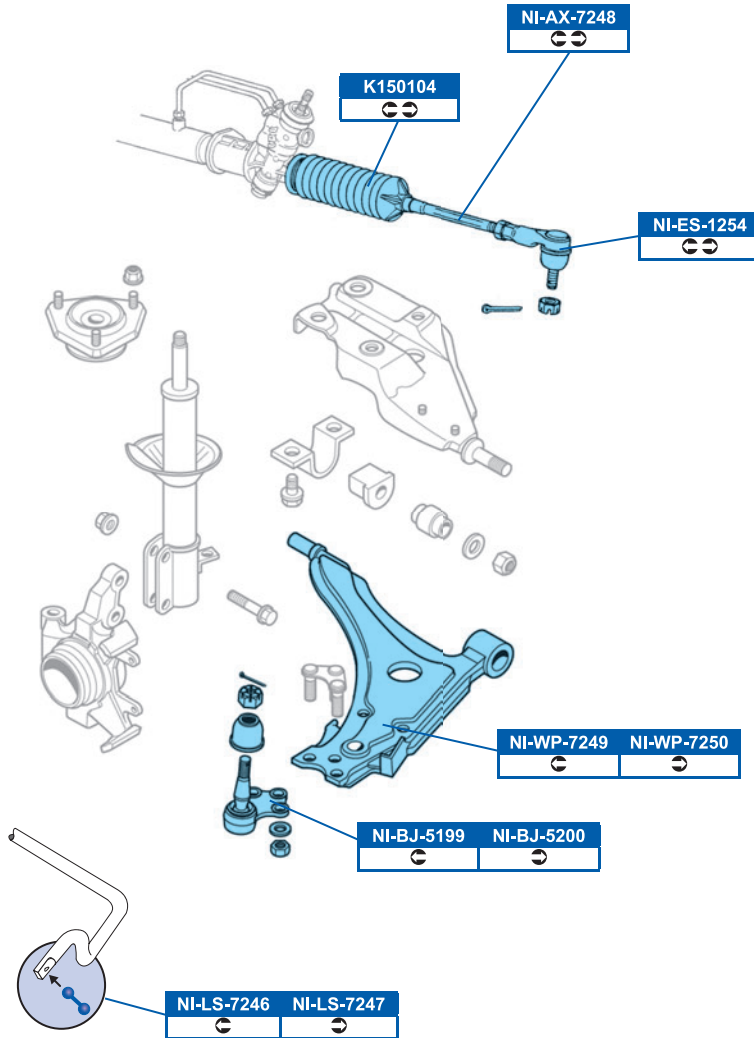

NISSAN

VANETTE CARGO Box (HC 23) 09/94→

VANETTE CARGO Bus (HC 23) 09/94→

FDB340	DDF1356
Akebono	
FDB909	DDF722
TRW	

FSB517
All models