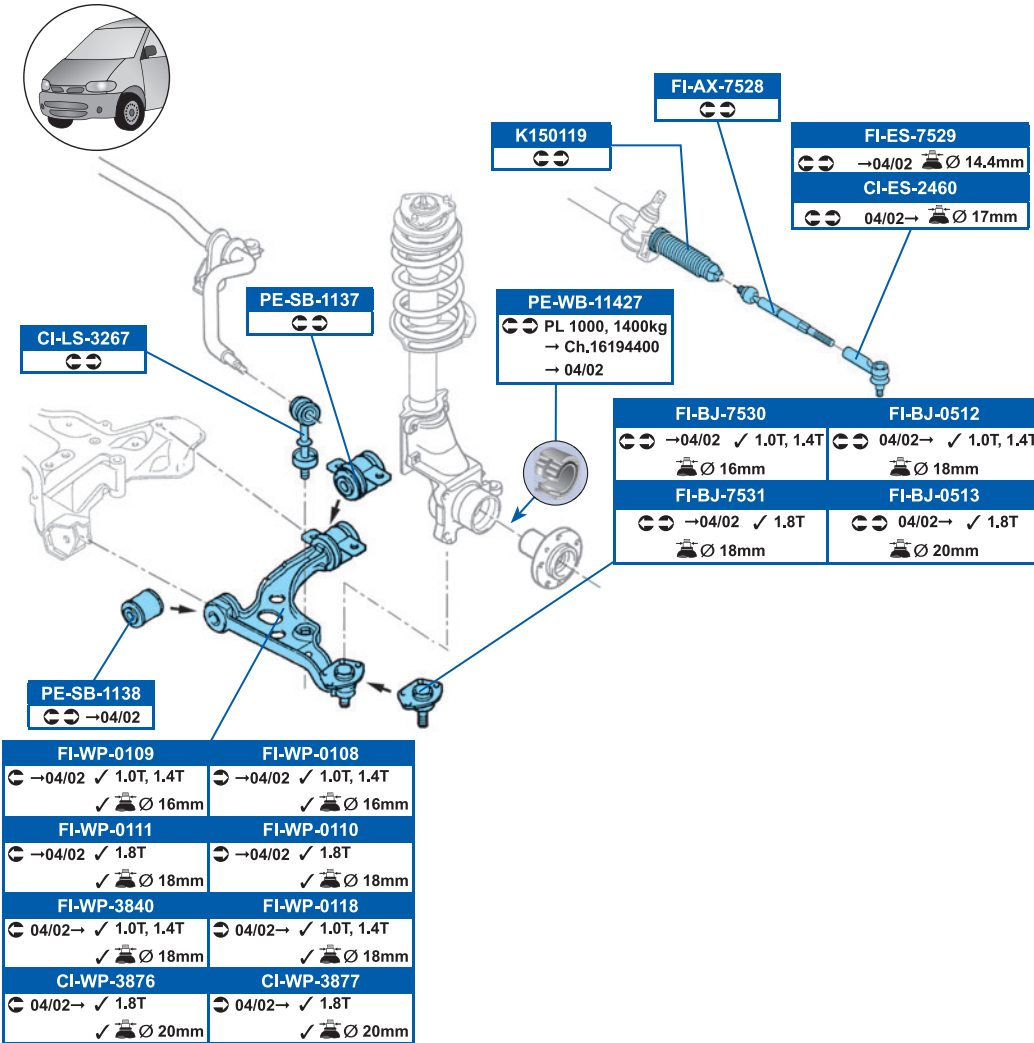

CITROËN

JUMPER Box (230L) 02/94→04/02

JUMPER Box (244) 04/02→

JUMPER Bus (230P) 02/94→04/02

JUMPER Bus (244, Z_) 04/02→

JUMPER Flatbed / Chassis (230) 03/94→04/02

JUMPER Flatbed / Chassis (244) 02/02→

FVR967	DDF758
✓ 1.0T, 1.4T →10/99 TRW	DDF767
FVR968	DDF768
✓ 1.8T→10/99 TRW	
FVR1396	DDF758
✓ 1.0T, 1.4T 11/99→08/01 TRW	DDF767
FVR1397	DDF768
✓ 1.8T 11/99→08/01 TRW	
FVR1478	DDF1170
✓ 1.0T, 1.4T 09/01→ Brembo	
FVR1479	DDF1171
✓ 1.8T 09/01→ Brembo