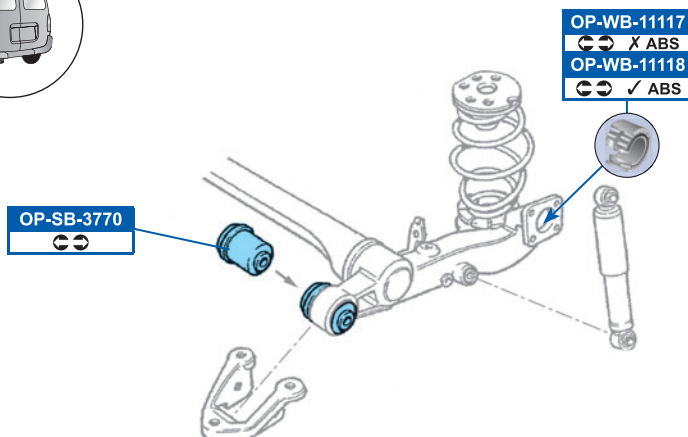

OP-TC-0489

352011, 5352011

FDB1424	DDF1131
TRW 4 holes →07/04	
FDB1640	DDF1236
ATE 4 holes 08/04→	
FDB1640	DDF1042
ATE 5 holes	

FDB1521	DDF1313
✓ Rear 4 holes	
FDB1521	DDF1044
✓ Rear 5 holes	
FSB545	
✓ Rear () Ø230mm	
FSB335	
✓ Rear () Ø200mm	