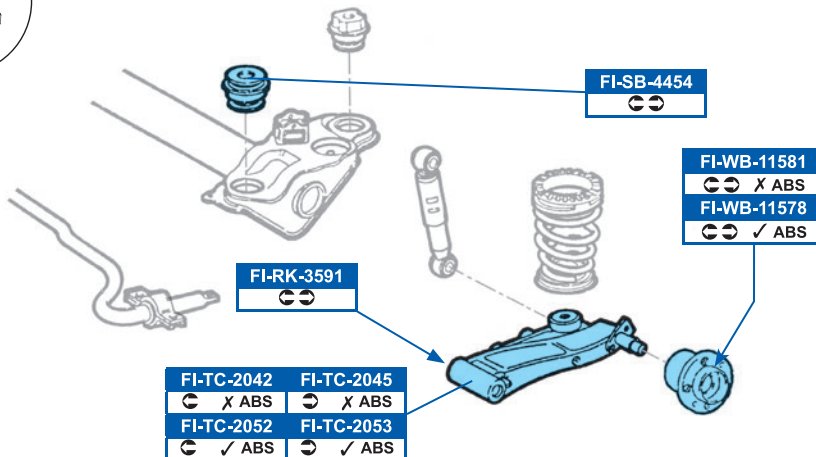

122.8x51.6x17.8mm

24072

FI-WB-11547

71714466, 71714467

DDF140

240x11mm

FDB370	DDF140
TRW	
FDB925	DDF141
BDX	
FDB1160	DDF141
Ate ✓ 1.7TD	

FDB1113	DDF140
✓ Rear	
FSB263	
✓ Rear BDX	
FSB477	
✓ Rear LKH	