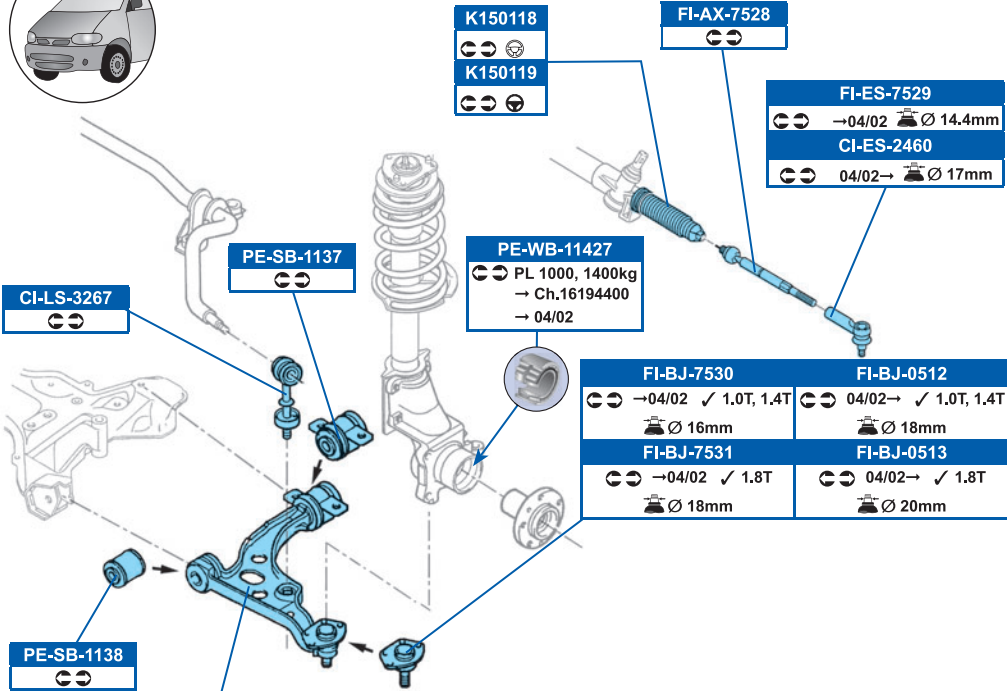

BOXER Box (244) 04/02→

BOXER Bus (230P) 03/94→04/02

BOXER Bus (244, Z_) 04/02→

BOXER Flatbed / Chassis (244) 12/01→

BOXER Flatbed / Chassis (ZCT_) 03/94→04/02

FI-WP-0109 ↻ →04/02 ✓ 1.0T, 1.4T ✓ Ø 16mm	FI-WP-0108 ↻ →04/02 ✓ 1.0T, 1.4T ✓ Ø 16mm
FI-WP-0111 ↻ →04/02 ✓ 1.8T ✓ Ø 18mm	FI-WP-0110 ↻ →04/02 ✓ 1.8T ✓ Ø 18mm
FI-WP-3840 ↻ 04/02→ ✓ 1.0T, 1.4T ✓ Ø 18mm	FI-WP-0118 ↻ 04/02→ ✓ 1.0T, 1.4T ✓ Ø 18mm
CI-WP-3876 ↻ 04/02→ ✓ 1.8T ✓ Ø 20mm	CI-WP-3877 ↻ 04/02→ ✓ 1.8T ✓ Ø 20mm