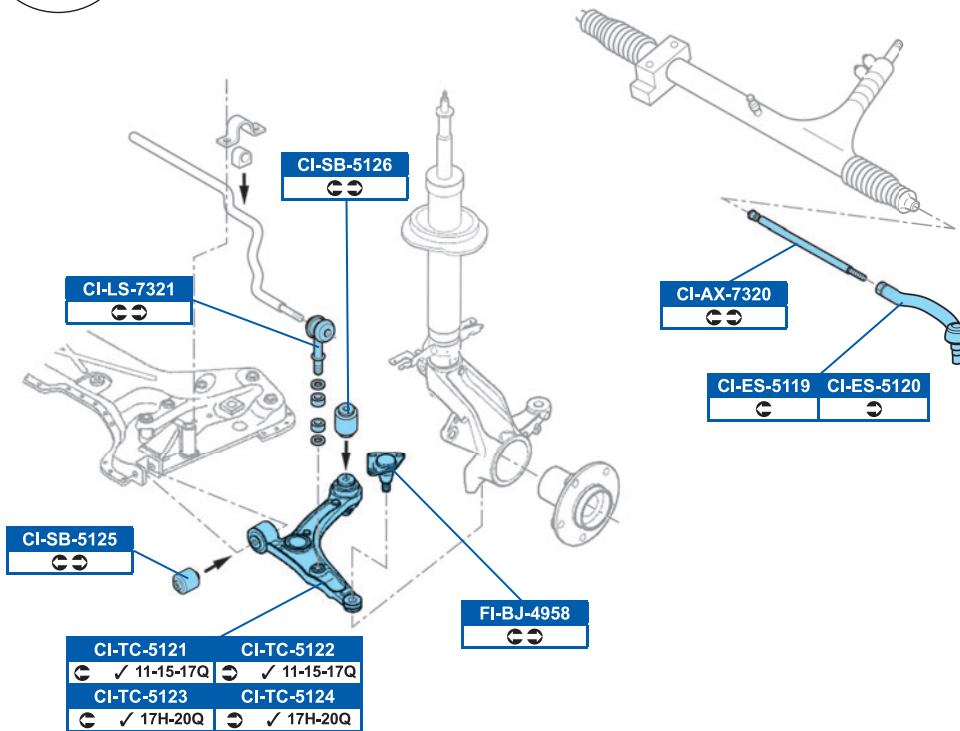

CITROËN

JUMPER Box 04/06→

JUMPER Bus 04/06→

JUMPER Flatbed / Chassis 04/06→

FVR1923	DDF1170
✓ 1.1, 1.5T Ø15" →12/08	
FVR1923	DDF1809
✓ 1.1, 1.5T Ø15" 01/09→	
FVR1924	DDF1800
✓ 1.7T Ø15"	
FVR1925	DDF1171
✓ 1.7T Ø16"	
FVR1926	DDF1718
✓ 2.0T