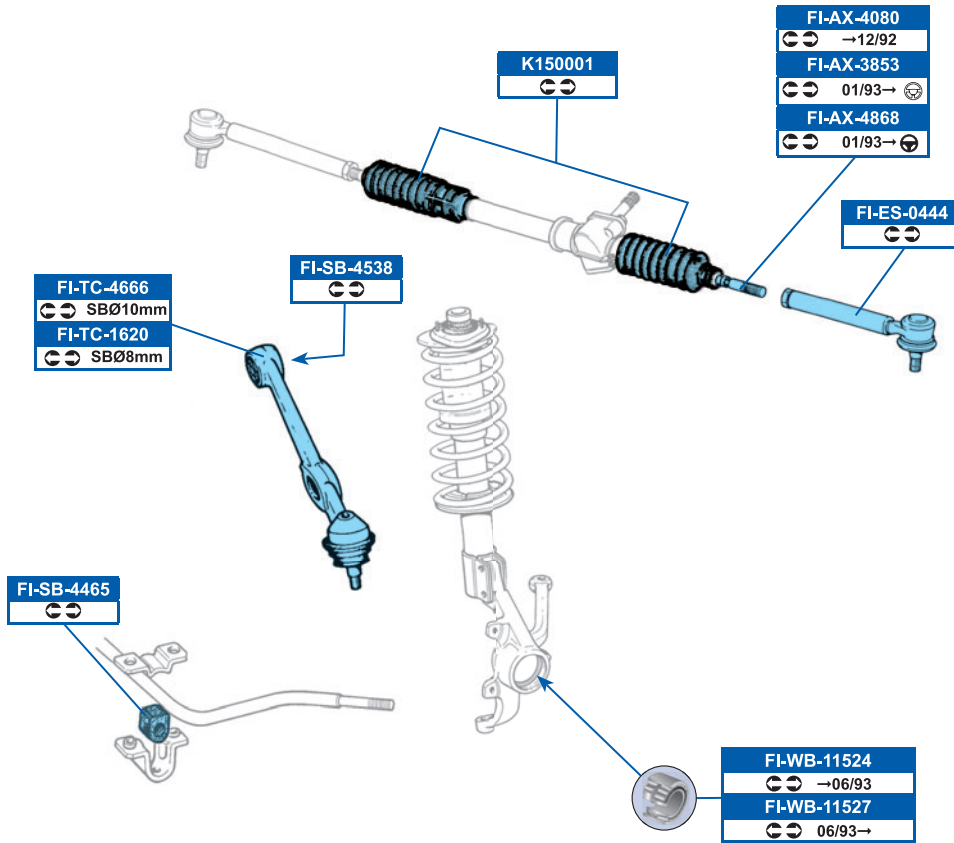

CI-TC-5121

1352227080, 3520S0

FVR1926

24467

169,3x69,2x19,0mm

DDF1809

280x24mm

FDB420	DDF083
ATE →08/88	
FDB29	DDF083
BDX →08/88	
FDB519	DDF125
09/88→08/93 X	
FDB509	DDF125
09/88→08/93 ✓	
FDB896	DDF125
10/93→	