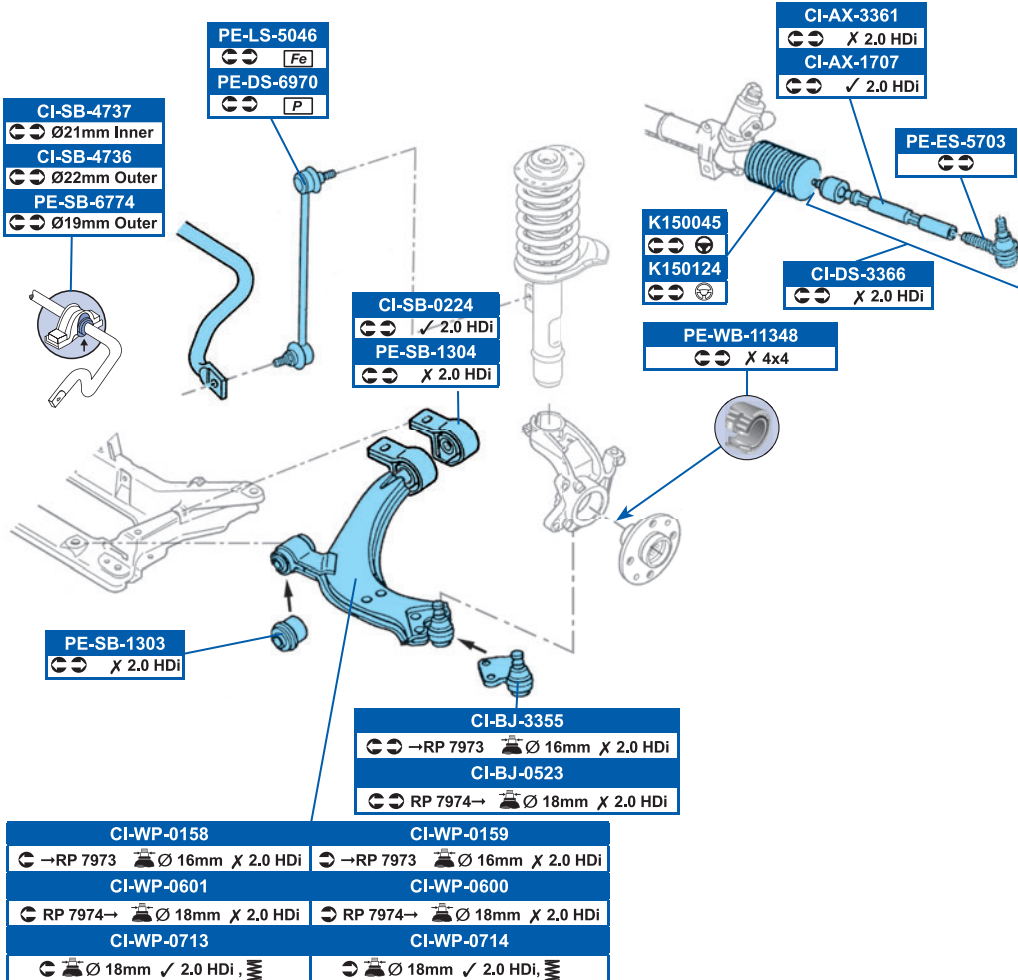

FDB1112	DDF1000
TRW →09/01	
FDB1112	DDF192
TRW →09/01	
FDB1399	DDF1140
Bosch 10/01→ X ESP	
FDB1476	DDF1152
Bosch 10/01→ ✓ ESP