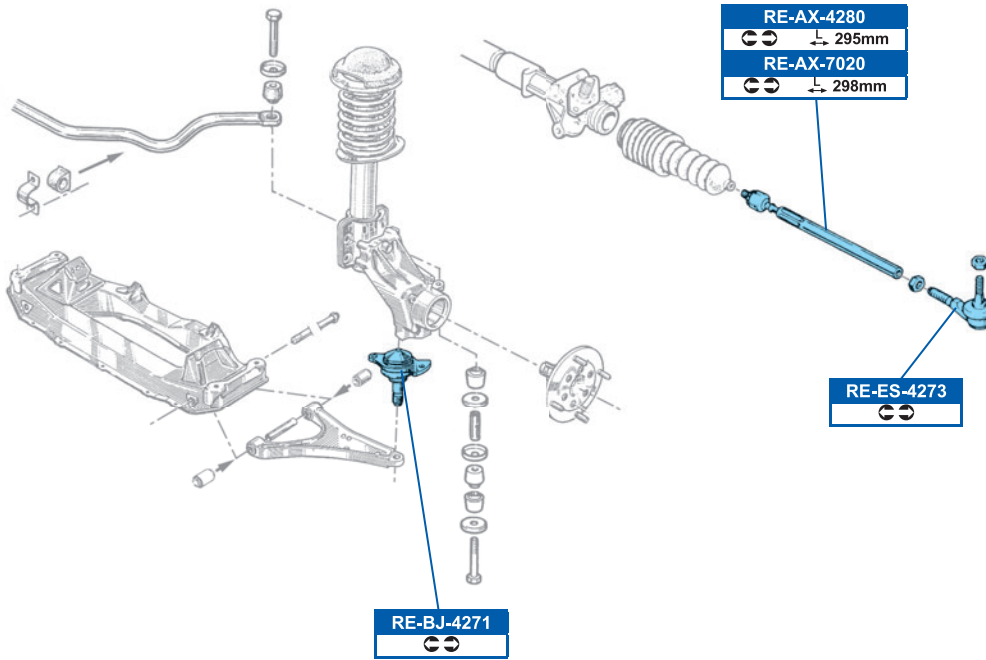

OPEL

ARENA Box (TB, TF) 03/98→08/01

ARENA Combi (THB) w08/01

	
FVR414	DDF160
All models	

FSB168 / FSB214
BDX
FSB533
TRW

RE-AX-4280

FSB533

254x57x4.6mm