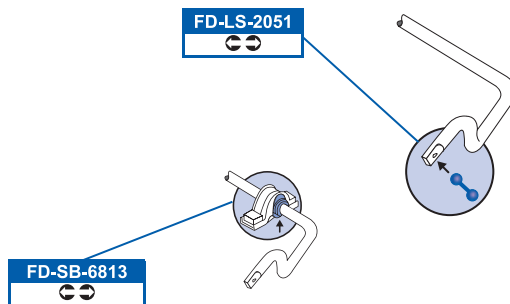

FD-SB-4464

FVR450

21141

114x58x18mm

FORD

TOURNEO CONNECT 06/02→

TRANSIT CONNECT (P65_, P70_, P80_) 06/02→

FVR1568	DDF1172
All models	