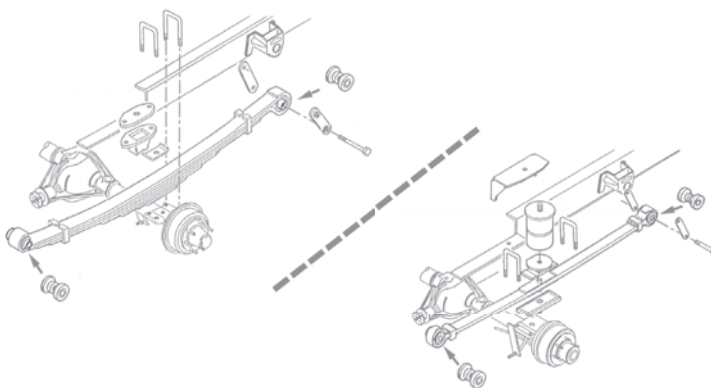

254x57mm

IVECO

DAILY I Box Body / Estate 01/78→08/98

DAILY I Bus 06/90→12/96

DAILY I Dumptruck 01/89→08/98

DAILY I Flatbed / Chassis 01/78→08/98

FVR511	DDF089 / DDF254
Brembo 05/86→12/89 X Turbo 30-8, 35-8, 35-10,40-8	
FVR543	-
LKH 05/86→12/89 X Turbo 30-8, 35-8, 35-10	
FVR655 / FVR713	DDF089 / DDF254
Brembo 01/90→05/96 X Turbo 30-8, 35-8, 35-10,35-12, 40-8	
FVR656	FCR234A
LKH 01/90→05/96 X Turbo 30-8, 35-8, 35-10,35-12, 40-8	
FVR492	FCR104A
LKH →05/96 X Turbo 40-10, 45-10, 49-10	
FVR516	FCR104A
LKH →05/96 ✓ Turbo 40-8, 45-10, 49-10	
FVR709	FCR104A
LKH →05/96 ✓ Turbo 35-12, 40-10, 45-10, 45-12, 49-10, 49-12	
FVR852	FCR133A
LKH →05/96 59-12	
FVR1102	FCR139A
Brembo 05/96→	
FVR1353	DDF089
Brembo 05/96→ 30-8, 35-8, 35-10	
FVR1351	FCR104A
LKH 05/96→ 35-12, 40-10, 45-10, 45-12, 49-12	
FVR1350	-
LKH 05/96→ 59-12	