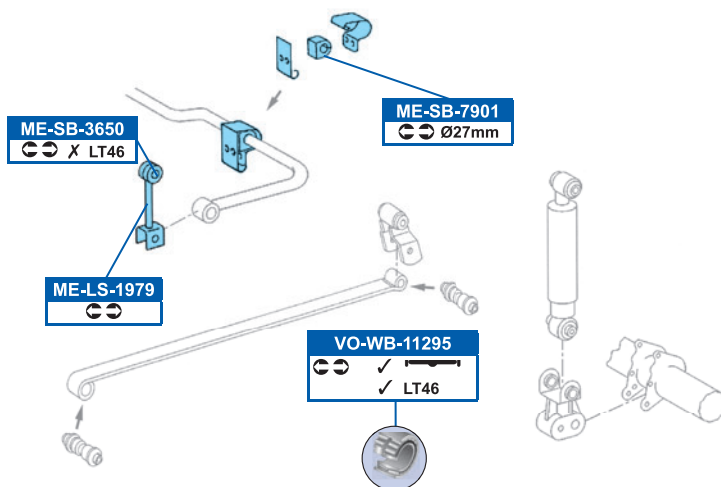

29784

DDF058

281x20mm

LT 28-35 II Bus (2DM) 04/96→07/06

LT 28-46 II Box (2DX0AE) 04/96→07/06

LT 28-46 II Flatbed / Chassis (2DX0FE) 04/96→07/06

FVR1038	FCR228A
Ate LT28, LT35	
FVR1879	FCR228A
Perrot LT46	

FVR1039	FCR230A
Ate LT28	
FVR1876	FCR229A
Ate LT35	
FVR1306	FCR229A
Bosch LT35	
FVR1879	FCR191A
Perrot LT46	
FSB624	
Handbrake	
Handbrake	
Handbrake	