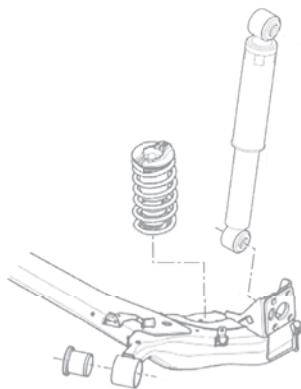

87.1x52.9x16.8mm

23554

PEUGEOT

BIPPER (AA_) 02/08→

FDB1946	DDF762
All models	

FSB4015
All models

CI-AX-7879

OP-ES-4922