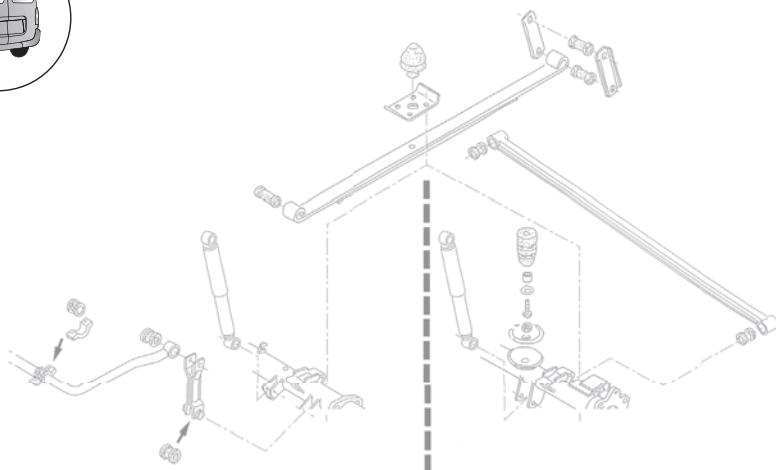

LT 40-55 | Box (291-512) 04/75→06/96

LT 40-55 | Flatbed / Chassis (293-909) 04/75→06/96

FVR129	DDF076
ATE →02/81	
FVR129	DDF058
ATE 03/81→	
FVR239	-
Perrot ✓ Syncro	

FSB83
LT28-31 →02/80
FSB279
LT28-31 03/80→ LT35
FSB180
LT35
FSB531
LT35