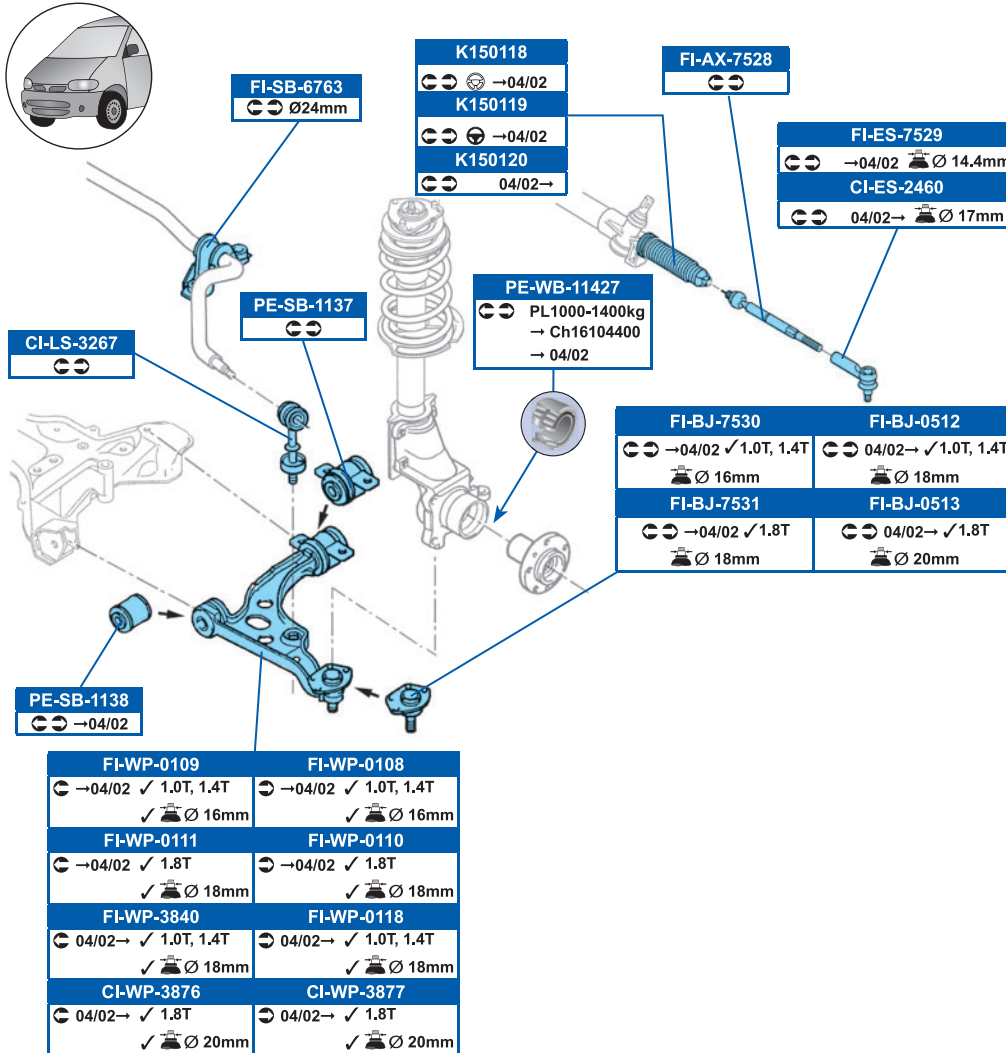

DUCATO Bus (230) 03/94→04/02

DUCATO Bus (244, Z_) 04/02→

FVR967	DDF758
✓ 1.0T, 1.4T →10/99 TRW	
	DDF767
FVR968	DDF768
✓ 1.8T →10/99 TRW	
FVR1396	DDF758
✓ 1.0T, 1.4T 11/99 →08/01 TRW	
	DDF767
FVR1397	DDF768
✓ 1.8T 11/99 →08/01 TRW	
FVR1478	DDF1170
✓ 1.0T, 1.4T 09/01 → Brembo	
FVR1479	DDF1171
✓ 1.8T 09/01 → Brembo	