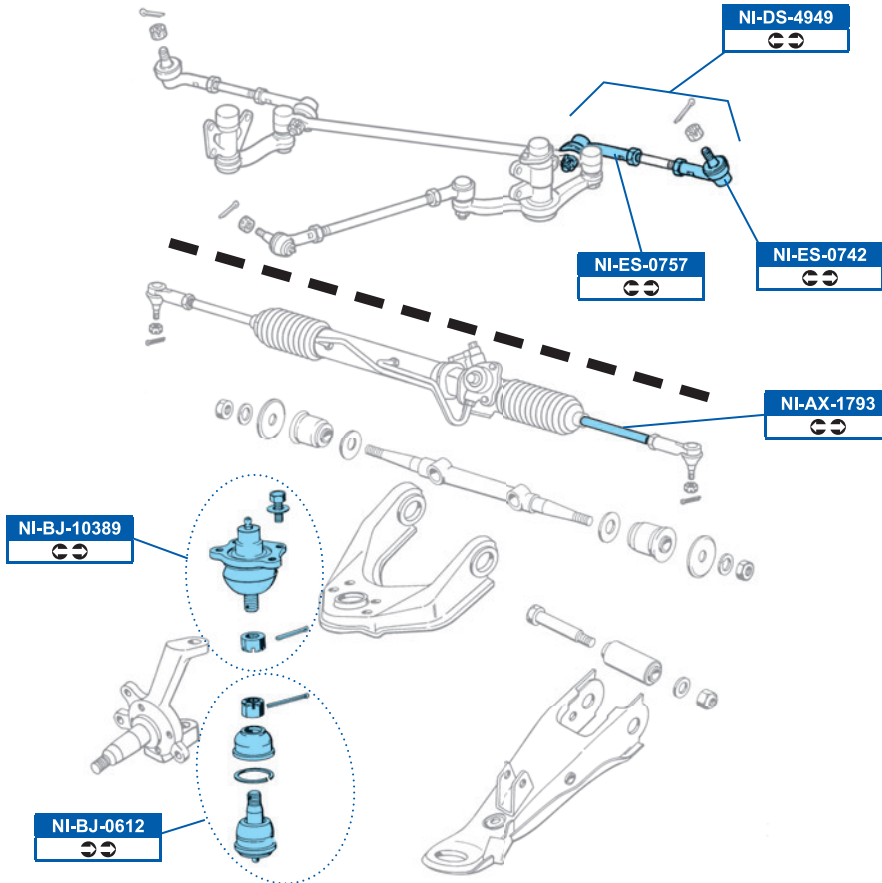

DDF1498

280x12mm

NISSAN

URVAN Box (E24) 06/86→05/97

URVAN Bus (E24) 06/86→05/97

FVR641

DDF443

All models