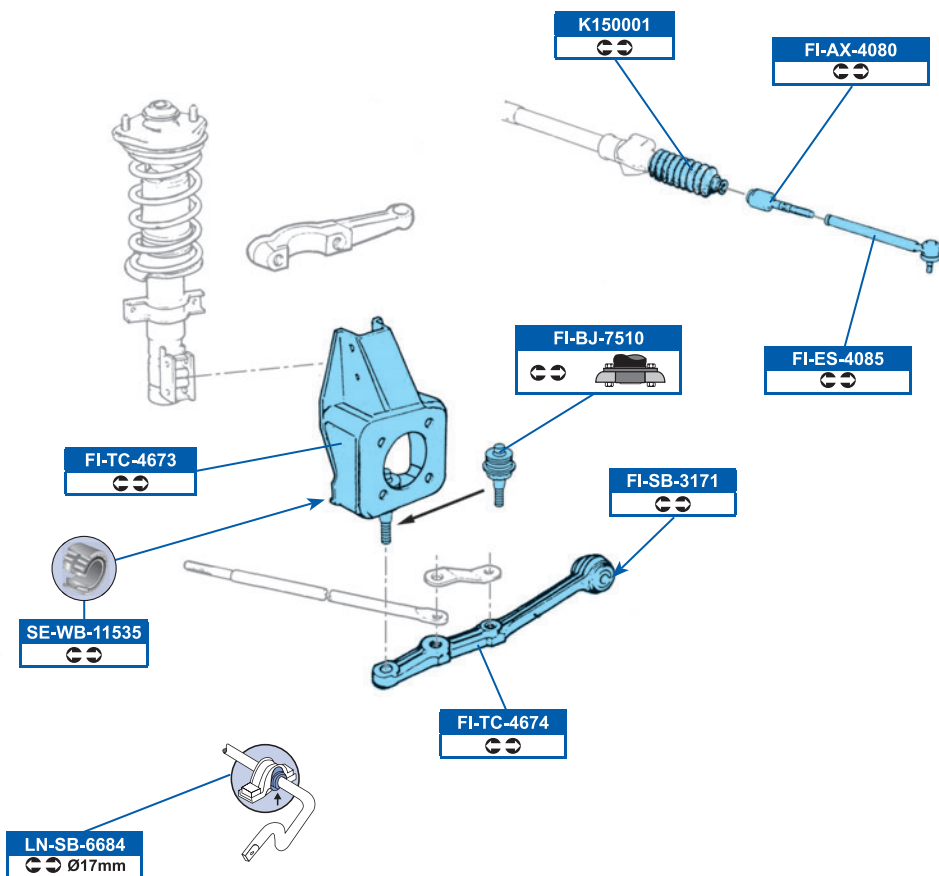

357498625

**DDF207**

256x20mm

SEAT

MARBELLA Box (028A) 11/86→12/93

TERRA Box (024A) 01/87→02/96

FDB346

DDF083