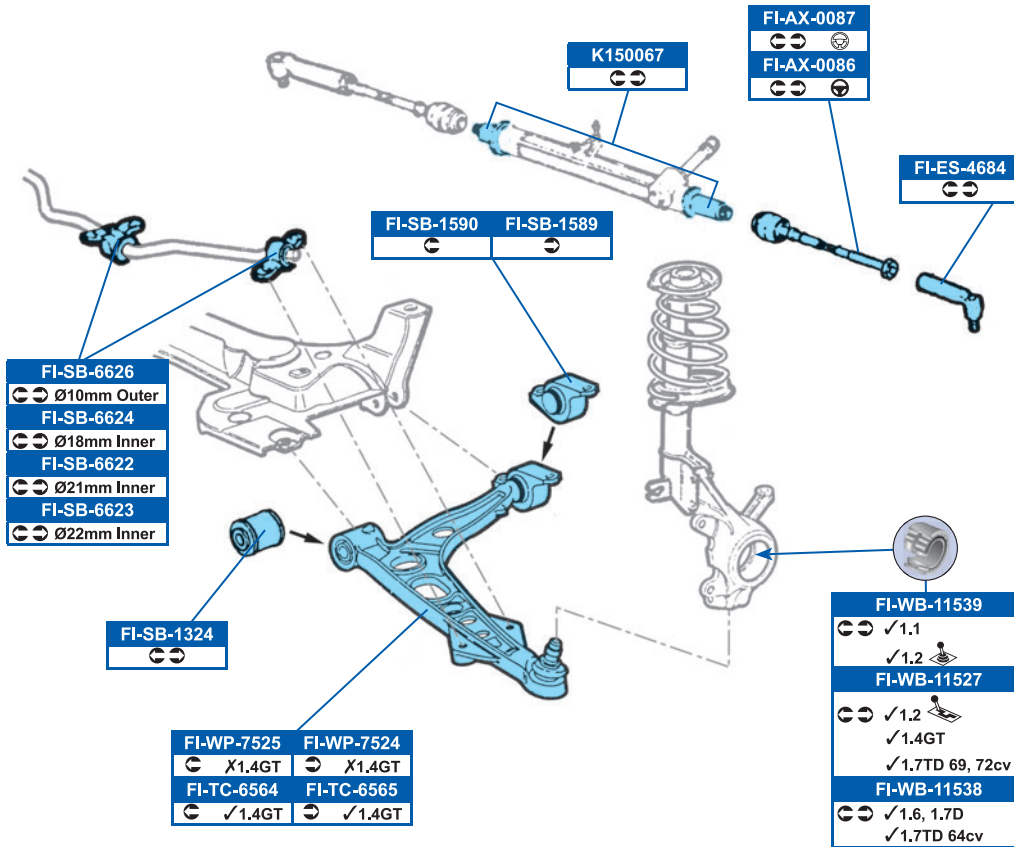

122.8x51.6x17.8mm

24072

FI-WB-11547

71714466, 71714467

DDF140

240x11mm

FDB370	DDF140
TRW	
FDB925	DDF141
BDX	
FDB1160	DDF141
Ate ✓ 1.7TD	

FDB1113	DDF140
✓ Rear	
FSB263	
✓ Rear BDX	
FSB477	
✓ Rear LKH	