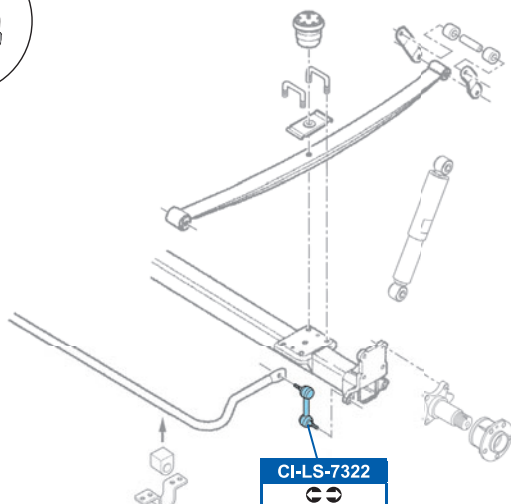

FVR1927	DDF1653
✓ 1.1, 1.5, 1.7T Ø15"	
FVR1927	DDF1574
✓ 1.7T Ø16"	
FVR1927	DDF1823
✓ 2.0T	
FSB696	
Handbrake