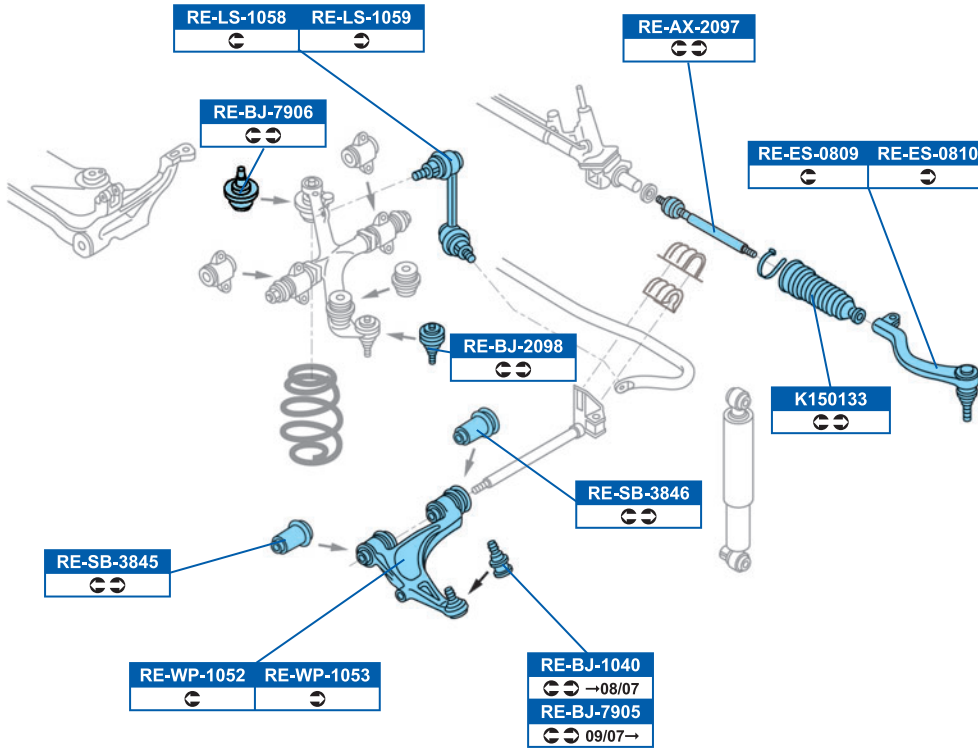

FSB249

254x50x4.5mm

NISSAN

INTERSTAR Box (X70) 07/02→

INTERSTAR Bus (X70) 07/02→

INTERSTAR Flatbed / Chassis 08/03→

FVR1452

DDF1217