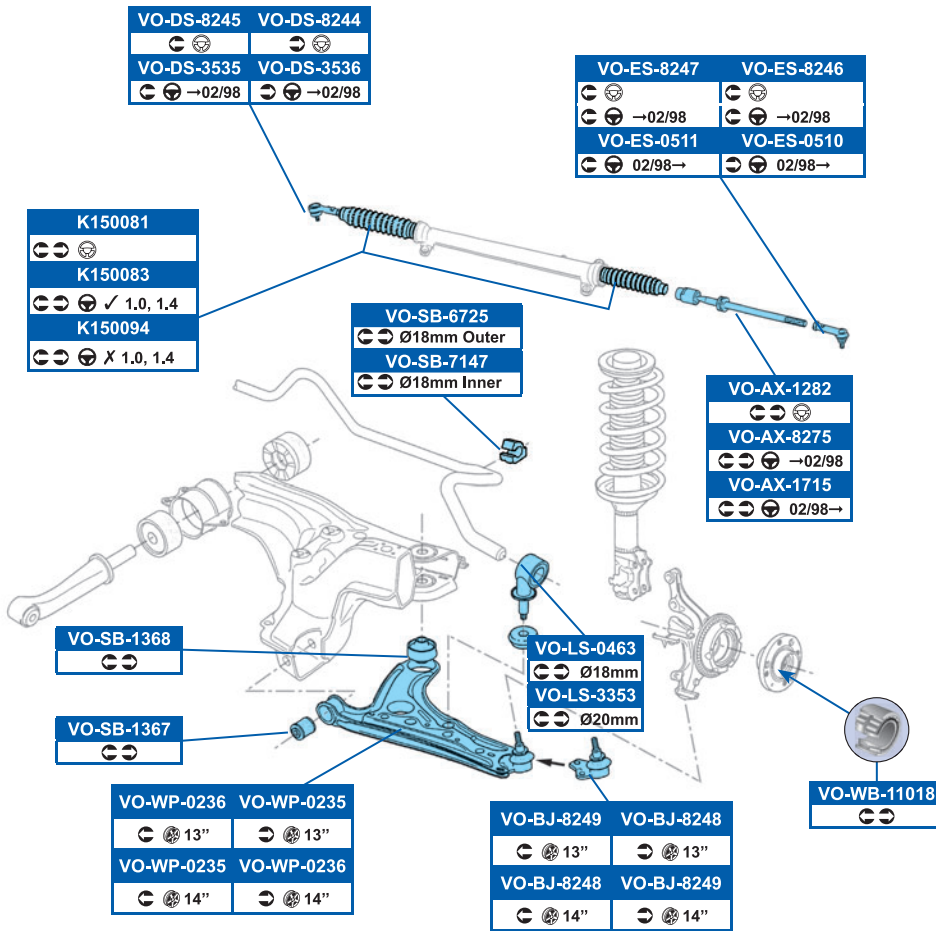

164,6x73,0x19,7mm

FWI278

189mm

→ FVR1876, FVR1879

FDB1072	DDF795
KH ☺	
FDB1101	DDF795
Ate ☺	
FDB1072	DDF812
KH ☺	
FDB1101	DDF812
Ate ☺	

FDB1788	DDF137
✓ Rear ☺ →ch.6NXY379991	
FDB1788	DDF1233
✓ Rear ☺ ch.6NXY379992	
FSB191	
☺ Ø180mm X ABS	
FSB408	
☺ Ø200mm ✓ ABS	