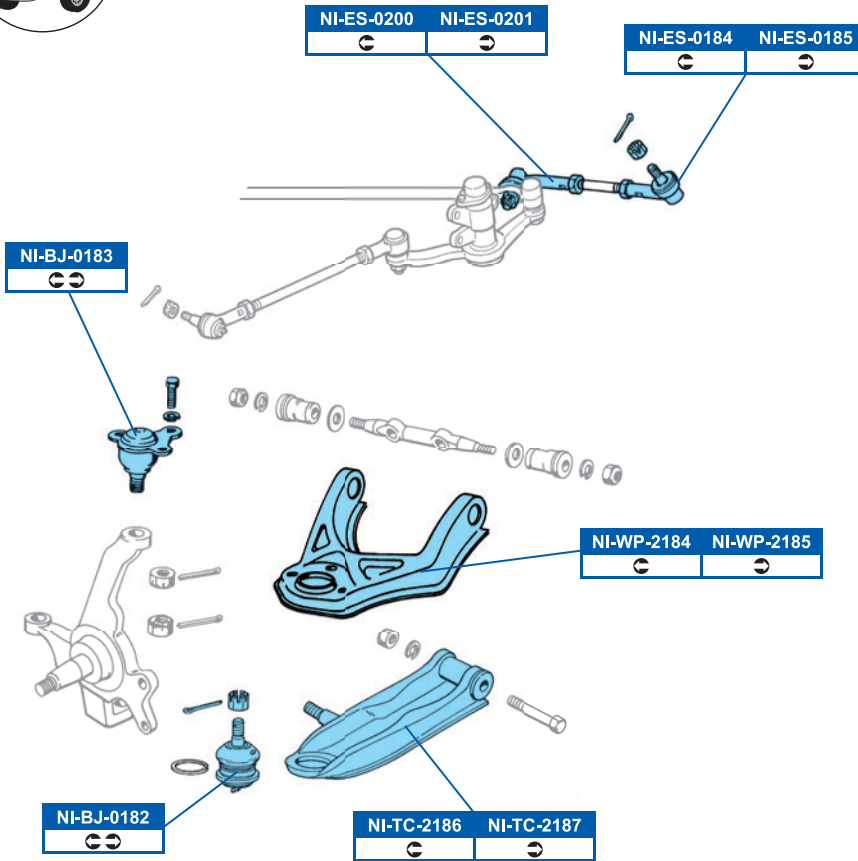

FVR641

21347, 21348, 21349

161x49x17mm

DDF443

260x26mm

NISSAN

VANETTE Box (C22) 10/86→01/95

VANETTE Bus (C22) 10/86→12/95