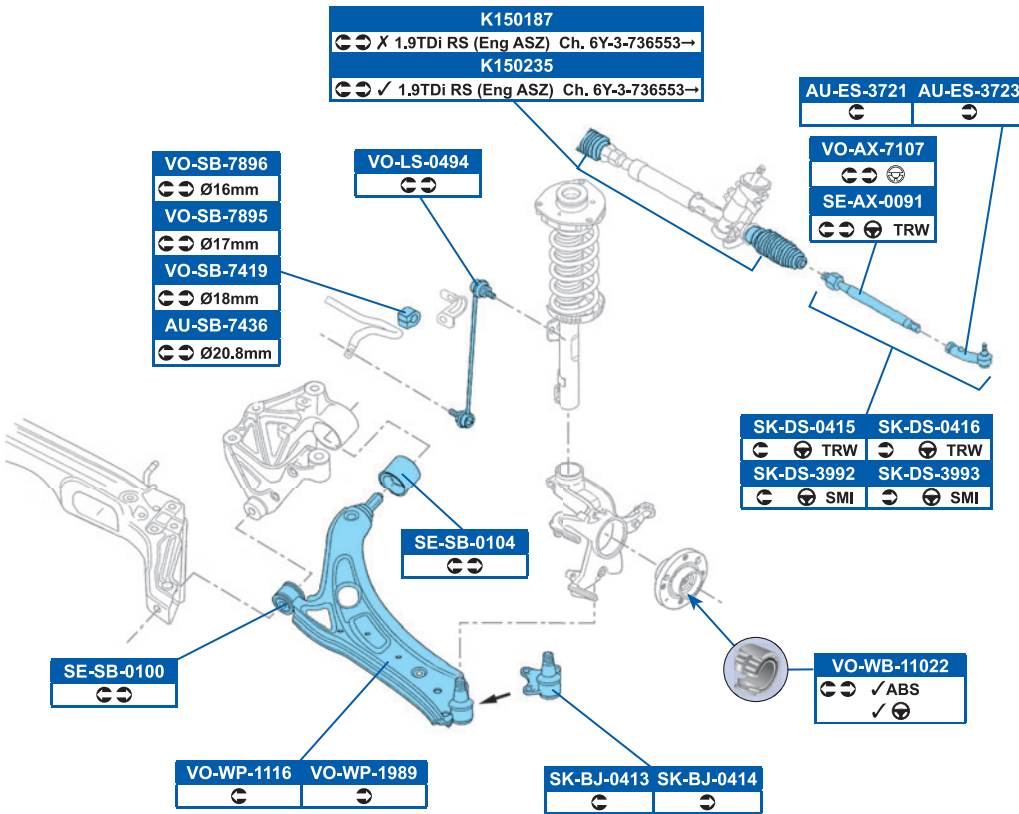

6Q0407151D R, 6Q0407151D(+)

**FDB1788**

20961, 23554

87x53x17mm

Continued...

FDB1101	DDF1164
Ate - PR 1LM, 1LB (+9U0) X	X
FDB1634	DDF1164
Ate - PR 1LM, 1LB (+9U1) ✓	✓
FDB1094	DDF927
Ate - PR 1LQ, 1LR (+9U0) X	X
FDB1398	DDF927
Ate - PR 1LQ, 1LR (+9U1) ✓	✓
FDB1419	DDF1221
TRW - PR 1LN, 1LP, 1ZH (+9U0) X	X
FDB1662	DDF1221
TRW - PR 1LN, 1LP, 1ZH (+9U1) ✓	✓