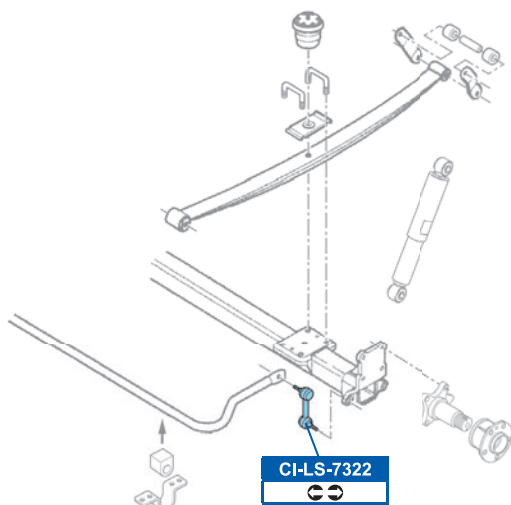

FVR1927	DDF1653
✓ 1.1, 1.5, 1.7T Ø15"	
FVR1927	DDF1574
✓ 1.7T Ø16"	
FVR1927	DDF1823
✓ 2.0T	
FSB696	
Handbrake