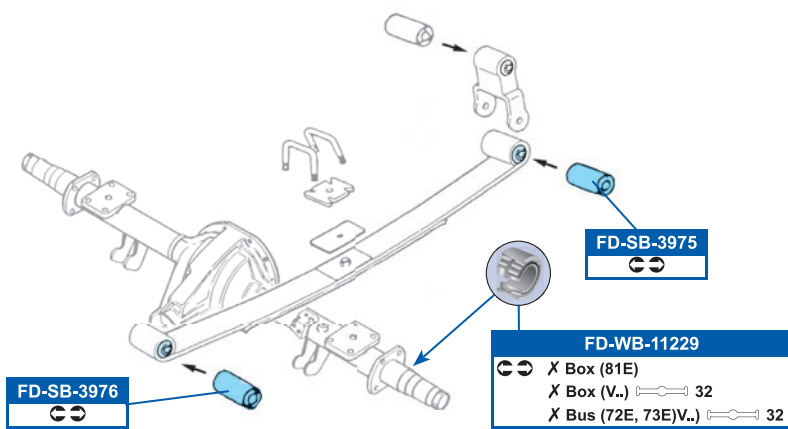

FSB332
→06/94
FSB331
→06/94
FSB542
06/94→
FSB541
06/94→