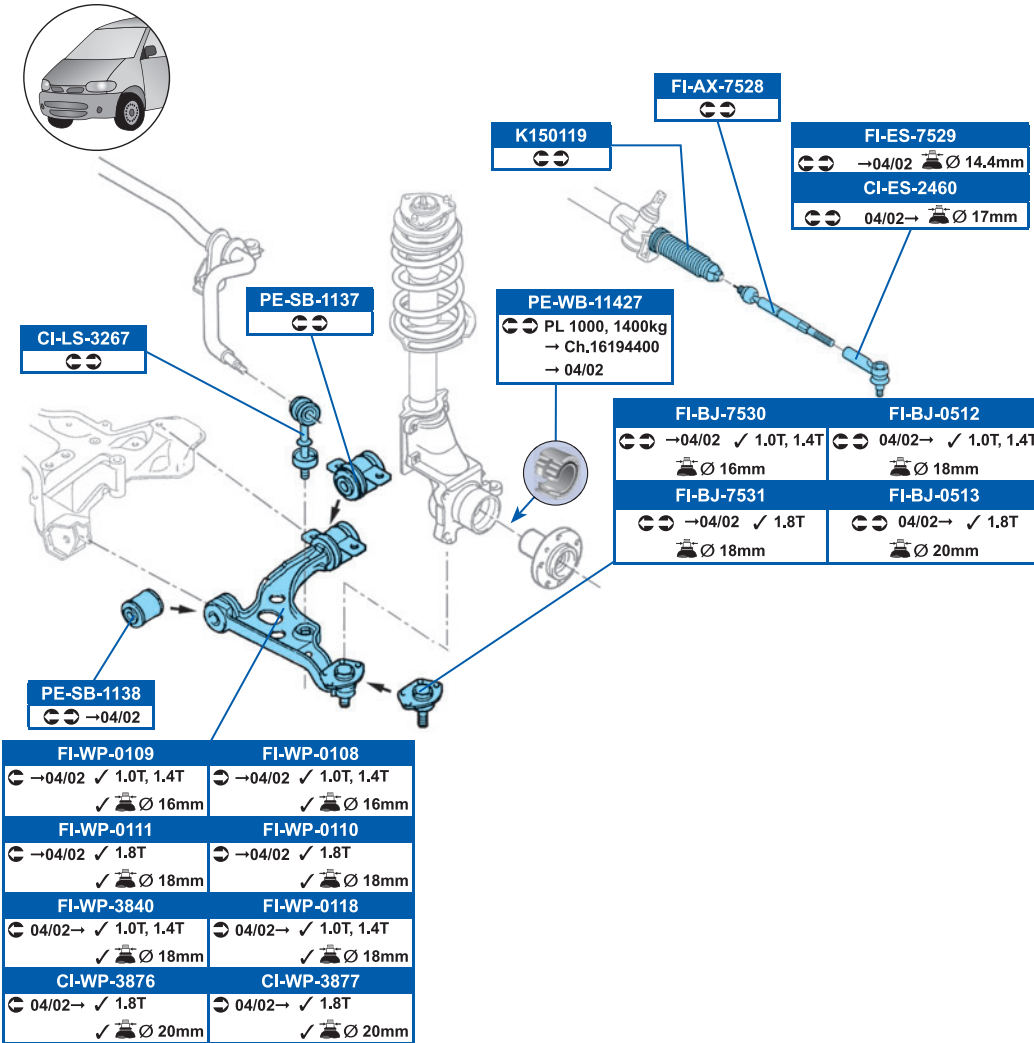

CITROËN

JUMPER Box (230L) 02/94→04/02

JUMPER Box (244) 04/02→

JUMPER Bus (230P) 02/94→04/02

JUMPER Bus (244, Z_) 04/02→

JUMPER Flatbed / Chassis (230) 03/94→04/02

JUMPER Flatbed / Chassis (244) 02/02→

FVR967	DDF758
✓ 1.0T, 1.4T →10/99 TRW	DDF767
FVR968	DDF768
✓ 1.8T→10/99 TRW	
FVR1396	DDF758
✓ 1.0T, 1.4T 11/99→08/01 TRW	DDF767
FVR1397	DDF768
✓ 1.8T 11/99→08/01 TRW	
FVR1478	DDF1170
✓ 1.0T, 1.4T 09/01→ Brembo	
FVR1479	DDF1171
✓ 1.8T 09/01→ Brembo	

CI-SB-7966
↔

PE-WB-11438
↔ →04/02
→ Ch.16194399
PL 1000, 1400kg

PE-WB-11439
↔ →04/02
→ Ch.16194399
PL 1800kg

PE-WB-11427
↔ →04/02
PL 1000→1800kg
✓ 4x4, ✓

FSB534	
✓ 1.8T →08/01	
FSB513	
✓ 1.0T, 1.4T →08/01	
FSB652	
✓ 1.0T, 1.4T 09/01→	
FVR1480	DDF1144
✓ 1.0T, 1.4T 09/01→	
FVR1480	DDF1145
✓ 1.8T 09/01→	
FSB680	
Handbrake 09/01→