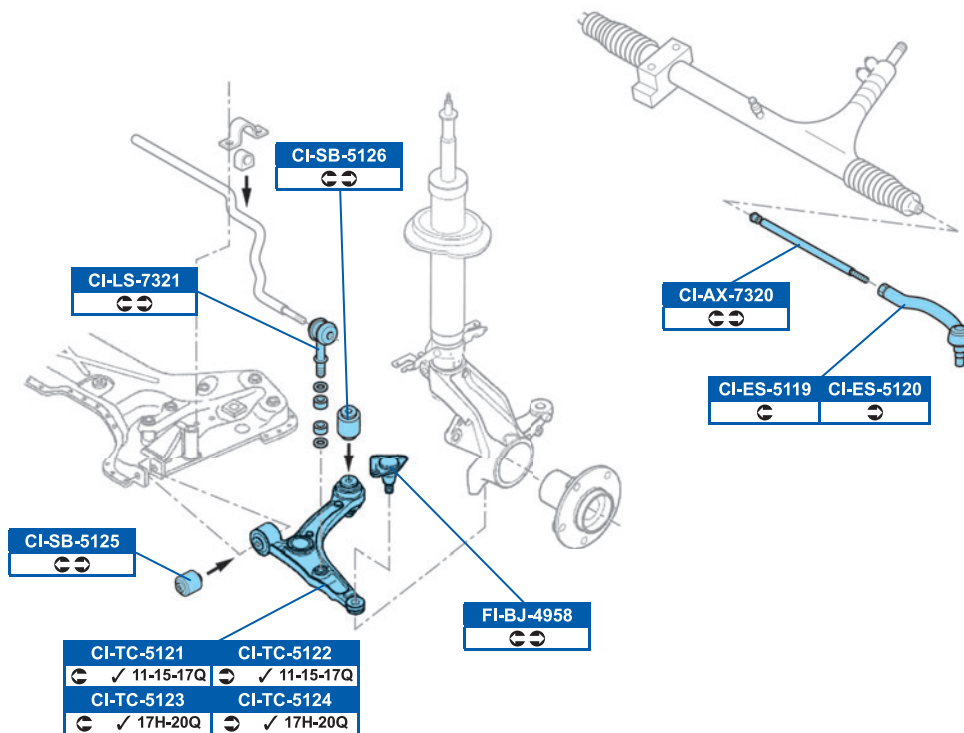

DDF1171

300x24mm

FSB513

254x57x6mm

PEUGEOT

BOXER Box 04/06→

BOXER Bus 04/06→

BOXER Flatbed / Chassis 04/06→