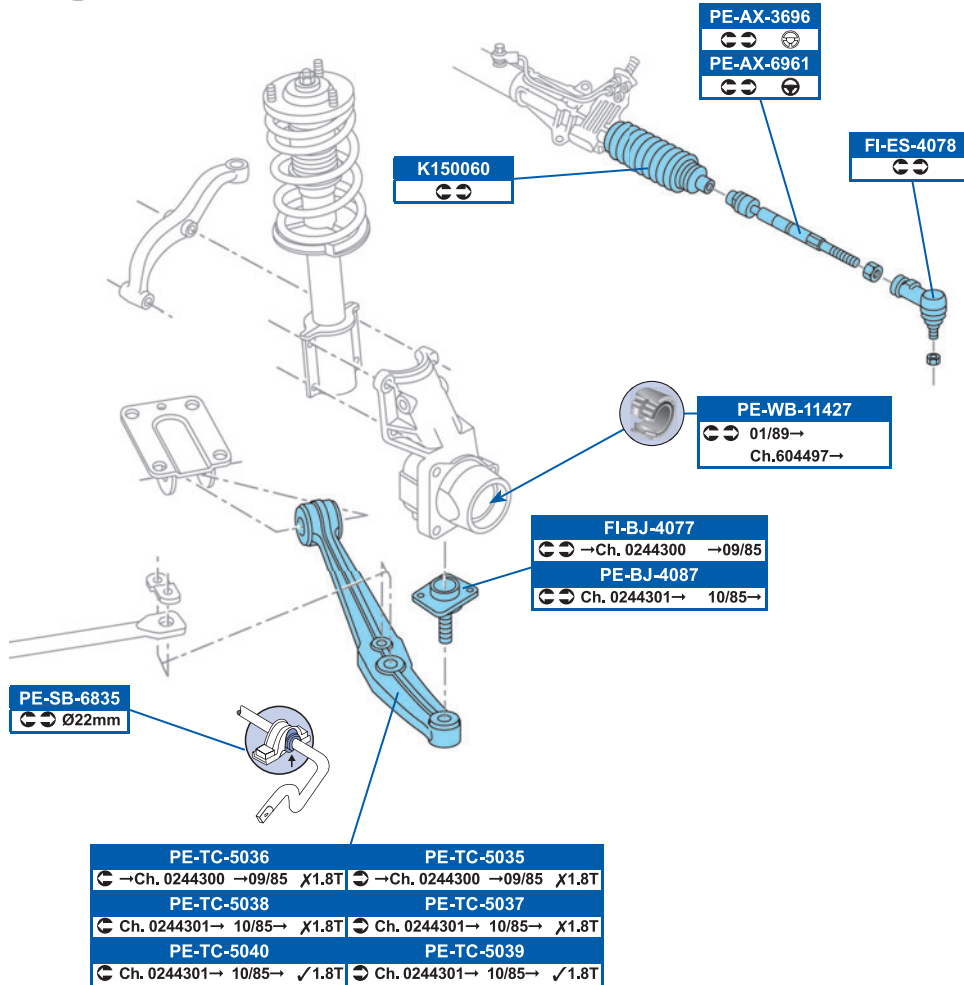

PEUGEOT

J5 Box (280L) 09/81→09/90

J5 Box (290L) 09/90→03/94

J5 Bus (280P) 09/81→09/90

J5 Bus (290P) 09/90→03/94

J5 Flatbed / Chassis (280L) 09/81→09/90

J5 Flatbed / Chassis (290L) 09/90→03/94

FVR287	DDF117
X 1.8T →Ch.154461 →05/84	
FVR287	DDF063
X 1.8T Ch.154462→ 06/84→	
FVR510	DDF069
✓ 1.8T	

FSB203
X 1.8T
FSB270
✓ 1.8T