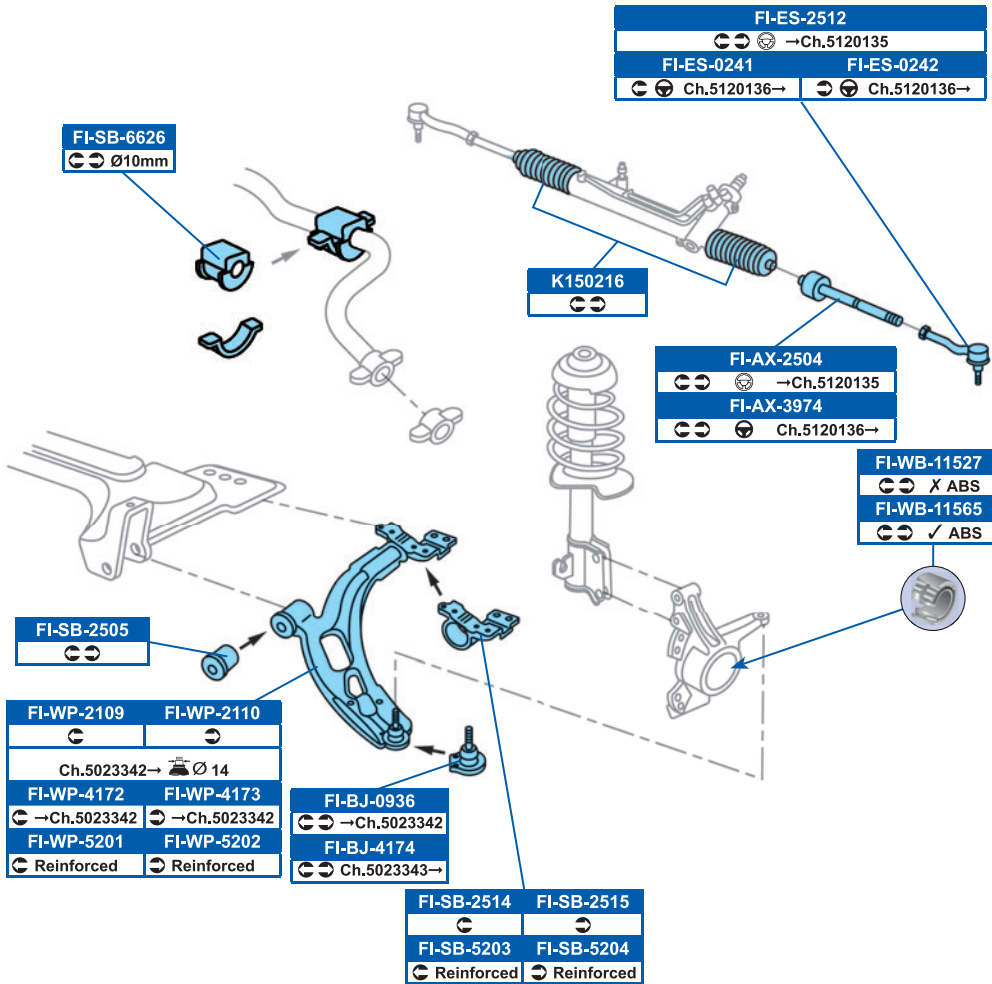

DDF055

238x12mm

RE-WB-11451

7701205779, 7701464049

DDF1096

259x20.6mm

FDB1376	DDF521
ATE →09/05	
FDB1467	DDF1298
Bosch 10/05→ ✓ Standard Suspensions	
FDB1466	DDF762
Bosch 10/05→ ✓ Reinforced Suspensions	

FSB604
→09/05
FSB676
10/05→