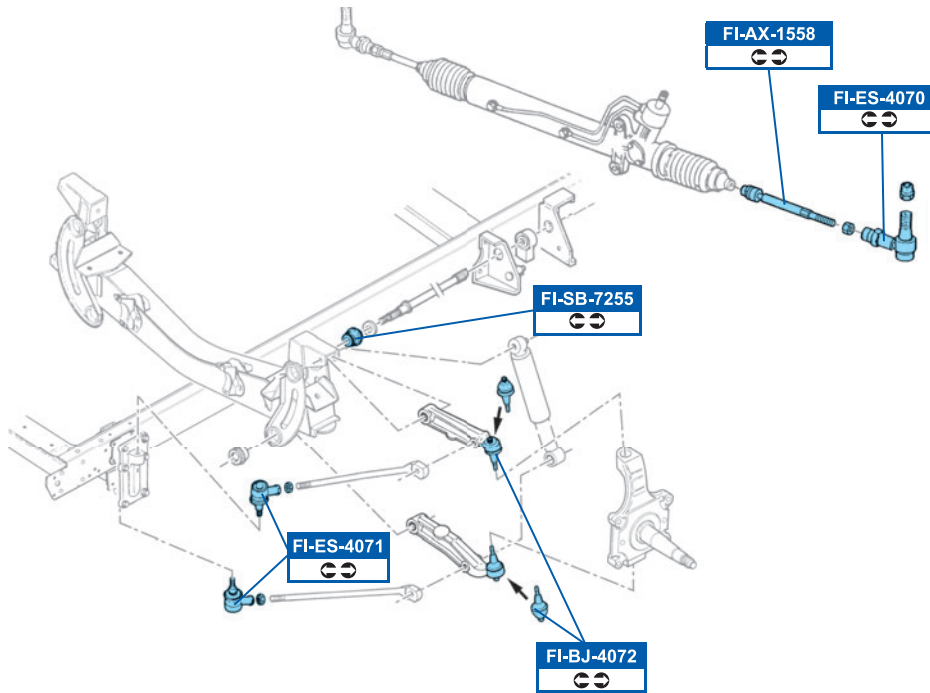

254x57mm

IVECO

DAILY I Box Body / Estate 01/78→08/98

DAILY I Bus 06/90→12/96

DAILY I Dumptruck 01/89→08/98

DAILY I Flatbed / Chassis 01/78→08/98

FVR511	DDF089 / DDF254
Brembo 05/86→12/89 X Turbo 30-8, 35-8, 35-10,40-8	
FVR543	-
LKH 05/86→12/89 X Turbo 30-8, 35-8, 35-10	
FVR655 / FVR713	DDF089 / DDF254
Brembo 01/90→05/96 X Turbo 30-8, 35-8, 35-10,35-12, 40-8	
FVR656	FCR234A
LKH 01/90→05/96 X Turbo 30-8, 35-8, 35-10,35-12, 40-8	
FVR492	FCR104A
LKH →05/96 X Turbo 40-10, 45-10, 49-10	
FVR516	FCR104A
LKH →05/96 ✓ Turbo 40-8, 45-10, 49-10	
FVR709	FCR104A
LKH →05/96 ✓ Turbo 35-12, 40-10, 45-10, 45-12, 49-10, 49-12	
FVR852	FCR133A
LKH →05/96 59-12	
FVR1102	FCR139A
Brembo 05/96→	
FVR1353	DDF089
Brembo 05/96→ 30-8, 35-8, 35-10	
FVR1351	FCR104A
LKH 05/96→ 35-12, 40-10, 45-10, 45-12, 49-12	
FVR1350	-
LKH 05/96→ 59-12	