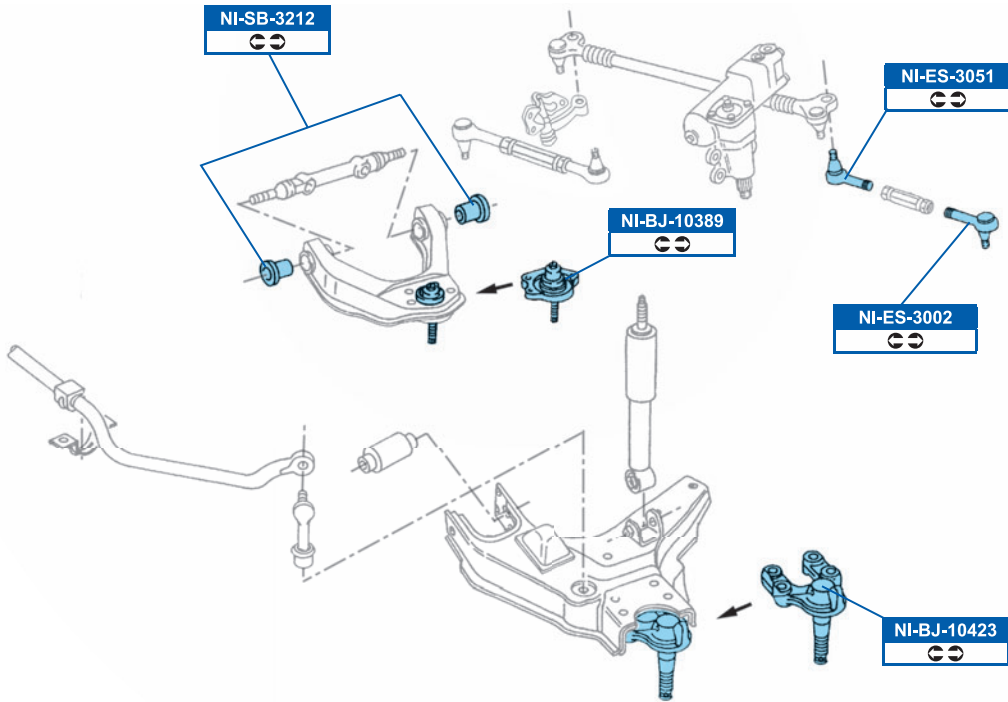

NI-TC-4035

5450301G90

NI-TC-4037

5450201G90

NISSAN

PICK UP (D21) 09/85→02/98

FDB340	DDF660
Akebono	Ø267mm
FDB641	DDF464
Sumitomo	Ø277mm

FSB317
Ø254mm
FSB683
Ø295mm