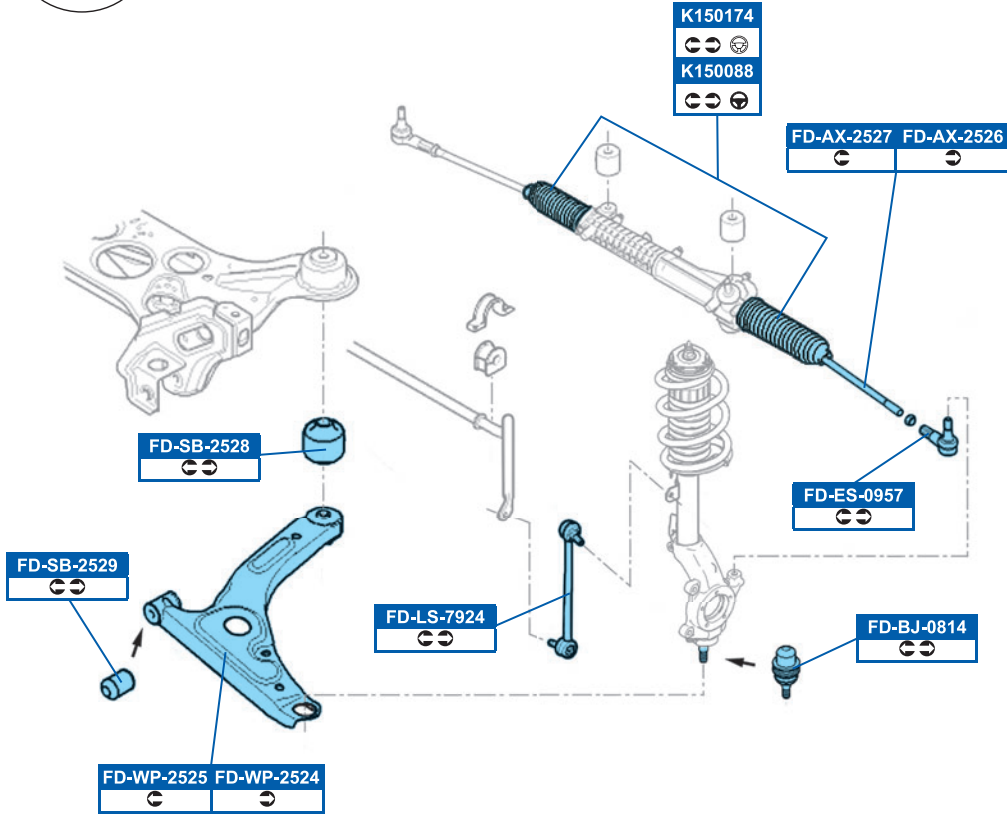

FORD

TRANSIT Box 07/06→

TRANSIT Bus 07/06→

TRANSIT Flatbed / Chassis 07/06→

TRANSIT TOURNEO 07/06→

FVR1929	DDF1554
FWD	
FVR1928	DDF1555
RWD