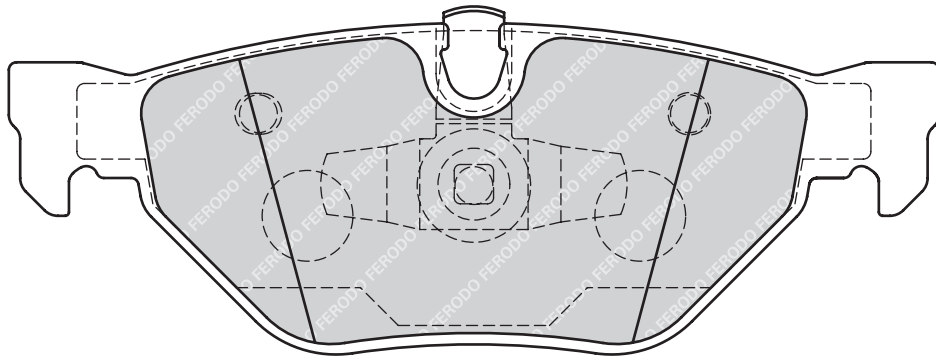

FDB1807

23926

123.1

43.7/48

17

ATE

-

-

BMW 1 (E81, E87), 1 Convertible (E88), 1 Coupe (E82), 3 (E90), 3 Convertible (E93), 3 Coupe (E92), 3 Touring (E91), X1 (E84)