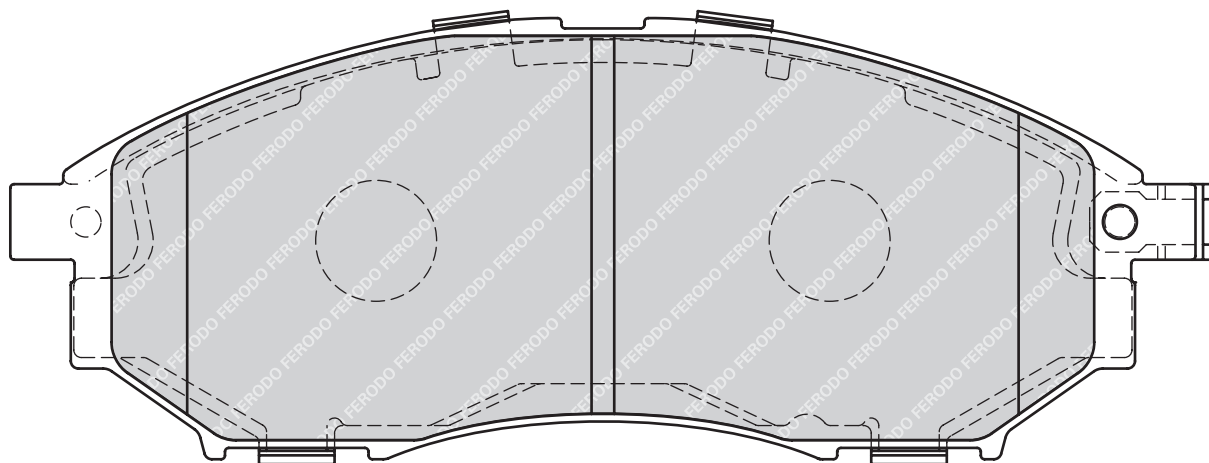

58.5

17.9

SUM

4

-

RENAULT KOLEOS (HY_)

FERODO

SEAT LEON (1M1), TOLEDO II (1M2)