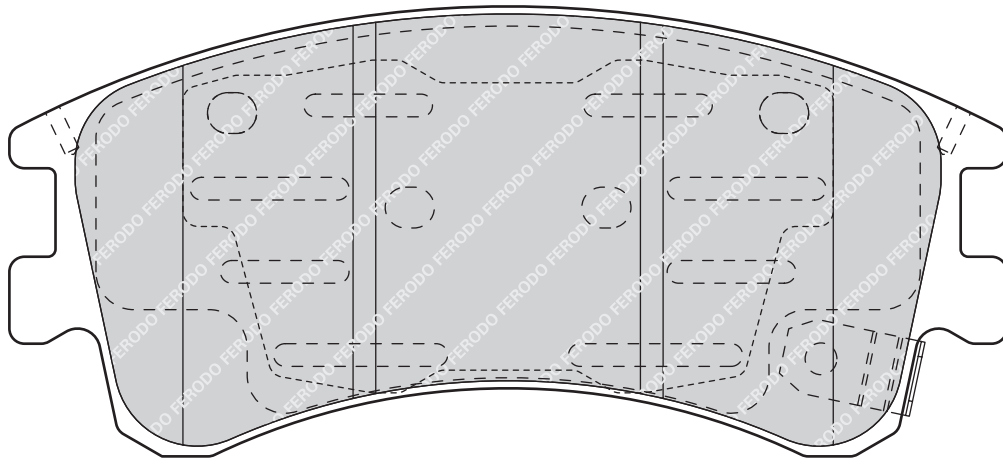

FDB1619

24046

MAZDA 6 (GG), 6 Hatchback (GG), 6 Station Wagon (GY)