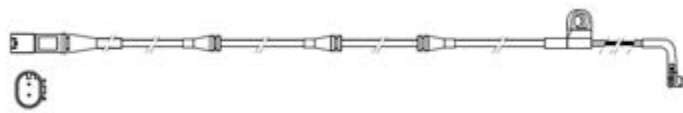

FWI318

BMW X5 (E70), X6 (E71, E72)