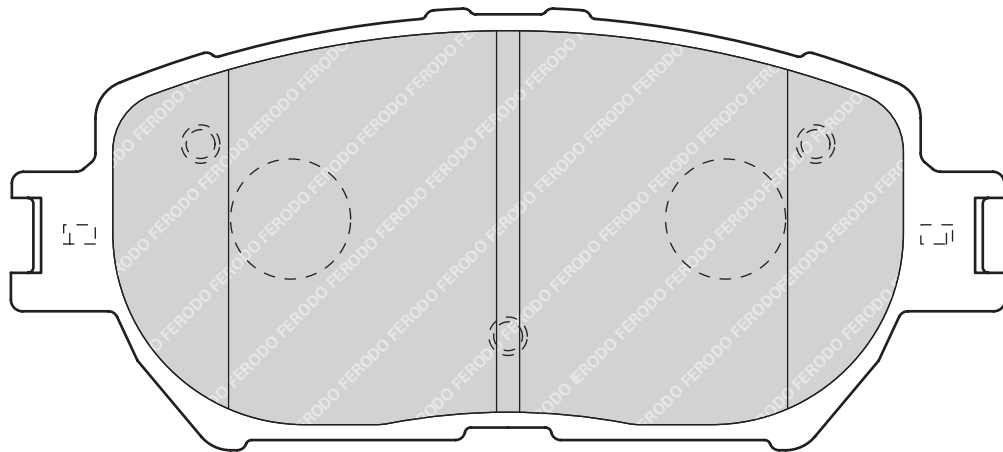

FDB1620

23928

TOYOTA CAMRY (MCV3_, ACV3_, XV3_)