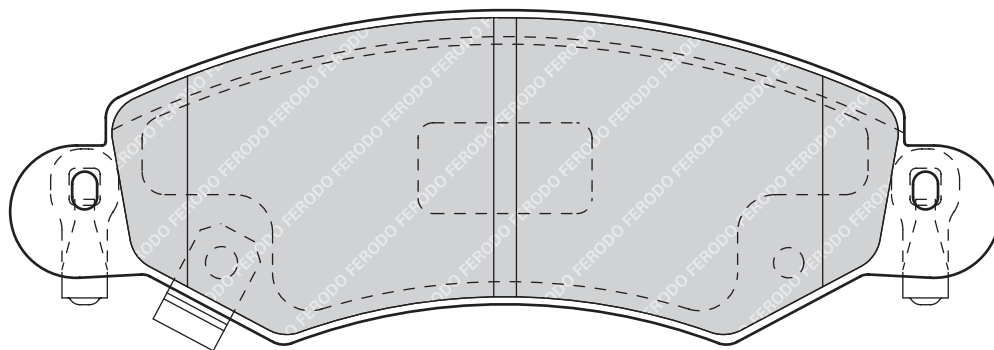

FDB1423

23253

130

43

15.5

BOS

2

2

OPEL AGILA (A) (H00)

SUZUKI WAGON R, WAGON R+ (EM), WAGON R+ (MM)

VAUXHALL AGILA Mk I (A)