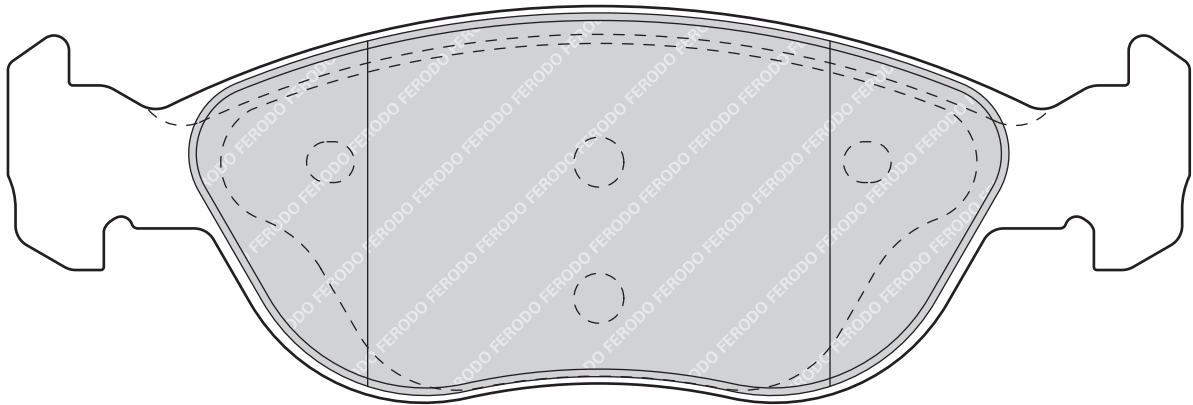

FDB1651

21927

156

52.5

17.9

ATE

-

-

FIAT GRANDE PUNTO Van (199), PUNTO (188), PUNTO / GRANDE PUNTO (199), PUNTO Van (188AX)