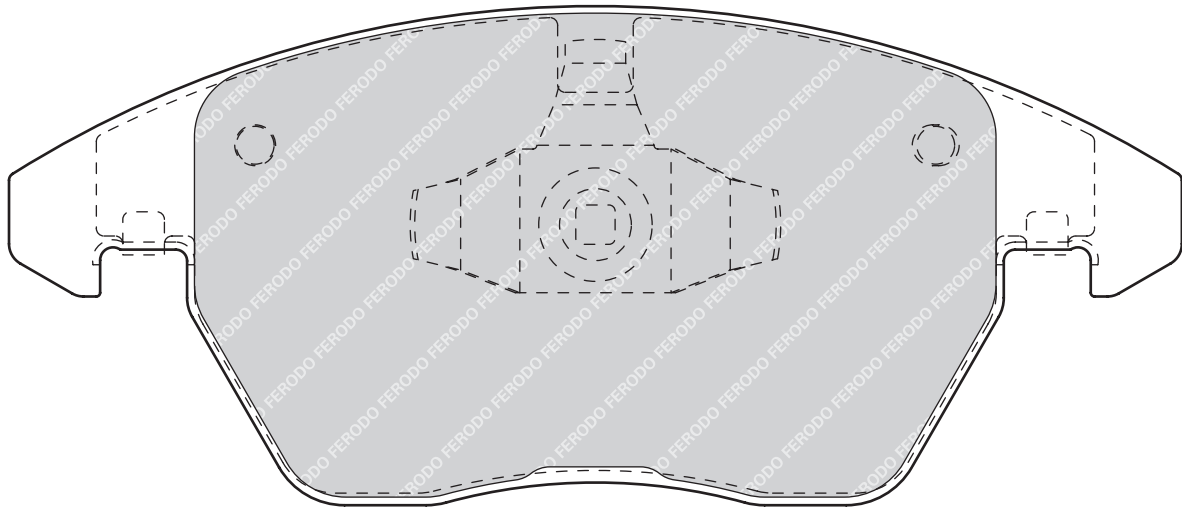

FDB1728**23589**
 155.1/156.4

 71.4 | 19.3

 ATE

 -

 -

CITROËN C4 (LC_), C4 Coupe (LA_), C4 Saloon

PEUGEOT 207 (WA_, WC_), 207 CC (WD_), 207 Saloon, 207 SW (WK_), 207 Van, 208, 307 (3A/C), 307 Break (3E), 307 CC (3B), 307 SW (3H), 308 (4A_, 4C_), 308 CC, 308 SW, 3008
**FDB1731****23967**
 102