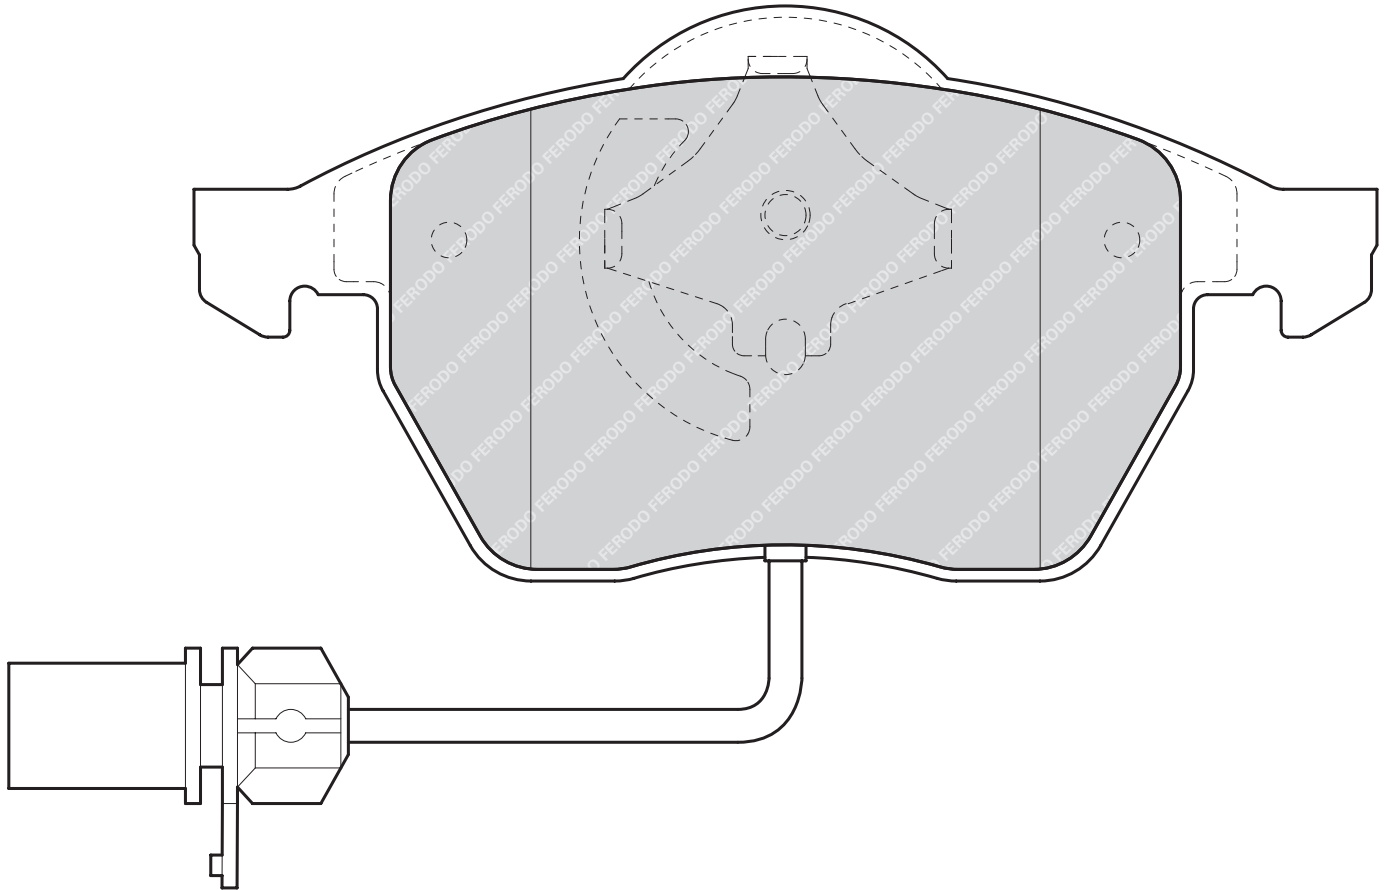

FDB1323

20676

AUDI A4 (8D2, B5), A4 Avant (8D5, B5), A6 (4B, C5), A6 Avant (4B, C5), ALLROAD (4BH, C5)
VOLKSWAGEN PASSAT (3B2), PASSAT (3B3), PASSAT Variant (3B5), PASSAT Variant (3B6)