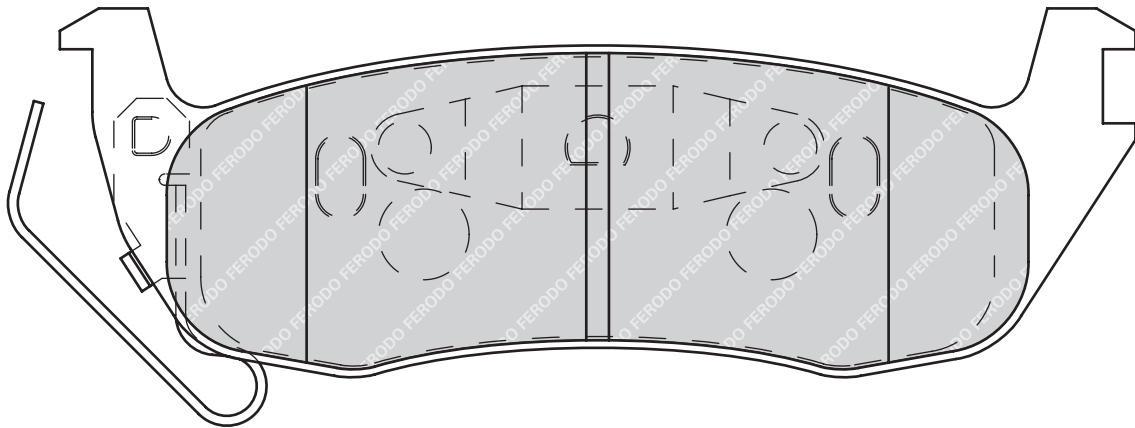

JEEP COMMANDER (XK), GRAND CHEROKEE II (WJ, WG), GRAND CHEROKEE III (WH)