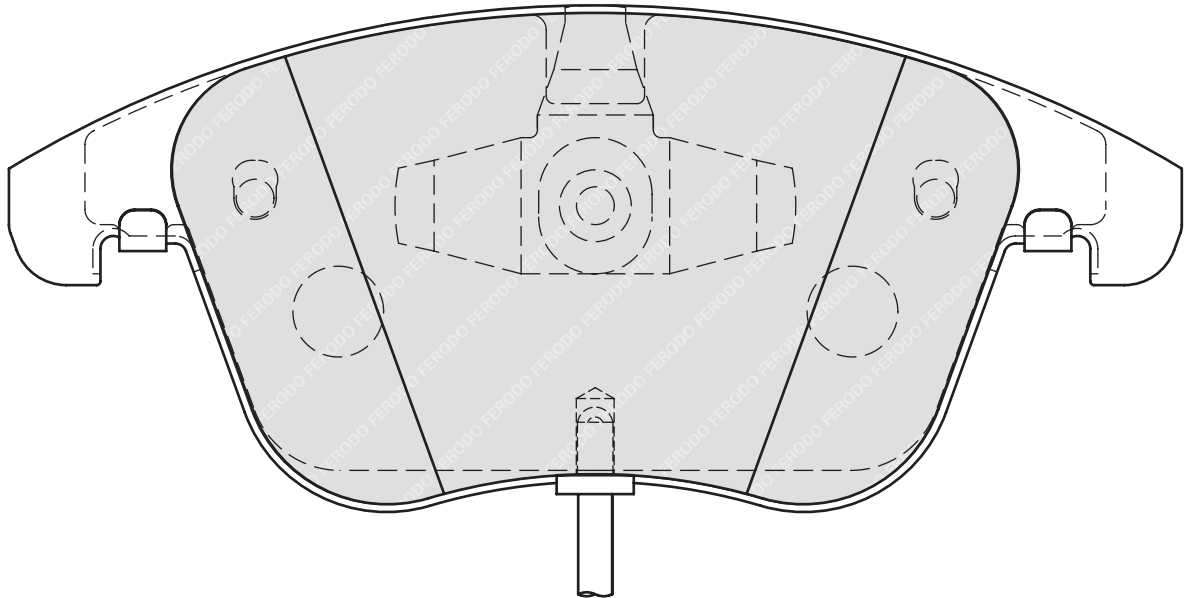

FDB4045

24705

155.2

67/72.3

19.8

ATE

1

AUDI A4 (8K2, B8), A4 Allroad (8KH, B8), A4 Avant (8K5, B8), A5 (8T3), A5 Convertible (8F7), A5 Sportback (8TA)