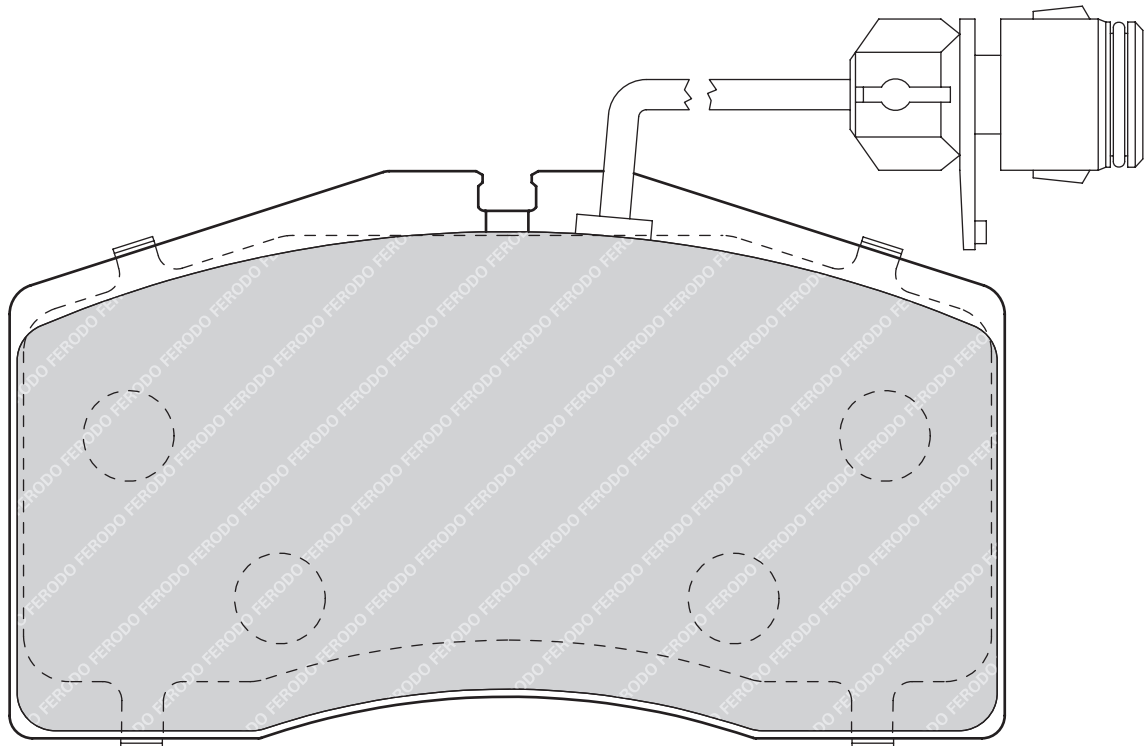

FDB1509

23773

132

75

17.5

BRE

2

-

AUDI A8 (4D2, 4D8)