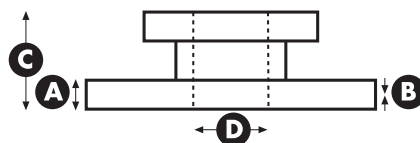

DDF119

BMW 5 (E28)