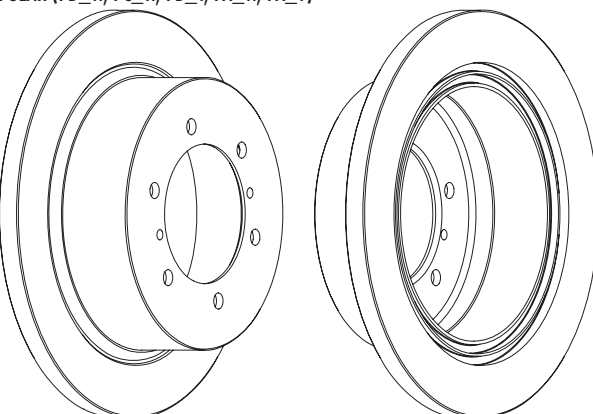

DDF722

NISSAN SERENA (C23M), VANETTE CARGO Box (HC 23), VANETTE CARGO Bus (HC 23)

DDF725

MERCEDES-BENZ CABRIOLET (A124), COUPE (C124), E-CLASS (W124),
E-CLASS Convertible (A124), E-CLASS Coupe (C124), E-CLASS Estate (S124),
KOMBI Estate (S124), Saloon (W124)