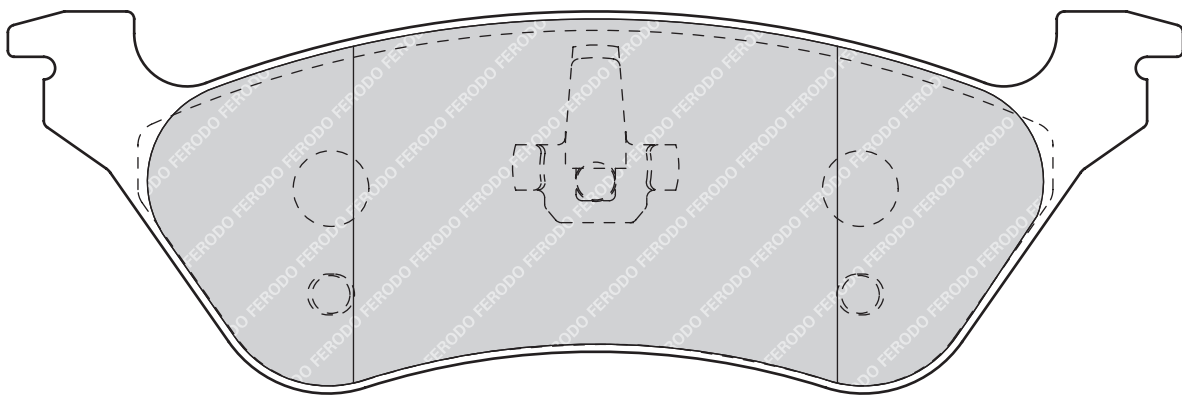

FDB1475

24036

155.6

50.7

16

KEL

-

-

CHRYSLER VOYAGER IV (RG)
JEEP CHEROKEE (KJ)