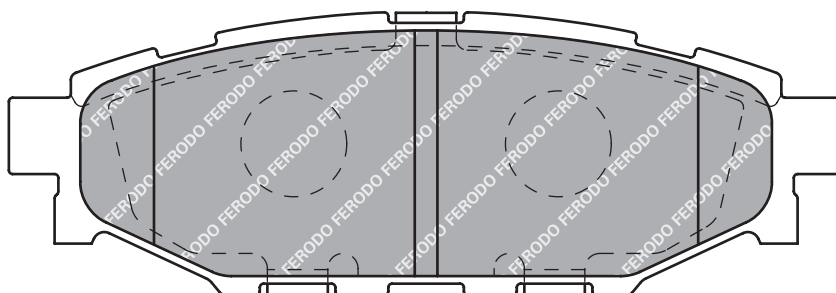

FDB1947

24271

110.5

37.5

14.6

AKE

1

-

SUBARU FORESTER (SH), IMPREZA Hatchback (GR), IMPREZA Saloon (GR), LEGACY IV, LEGACY IV Estate (B13_), LEGACY V, LEGACY V Estate, OUTBACK (BL, BP), OUTBACK (BM, BR)