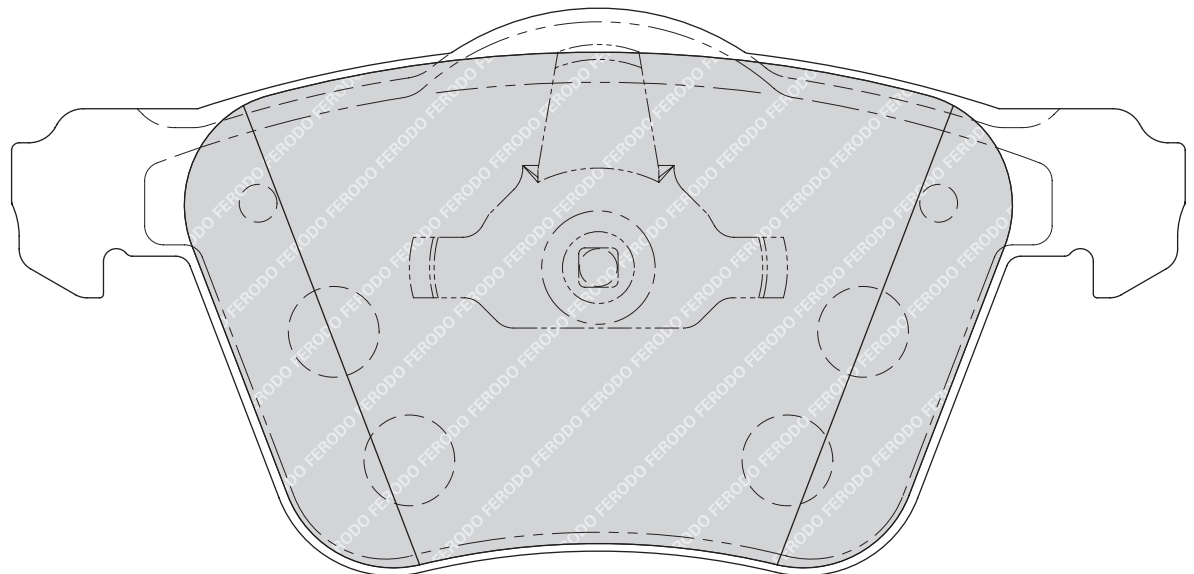

FDB1631

24141

155.3/156.4

751/74

18.2/19.7

ATE

-

-

VOLVO XC90