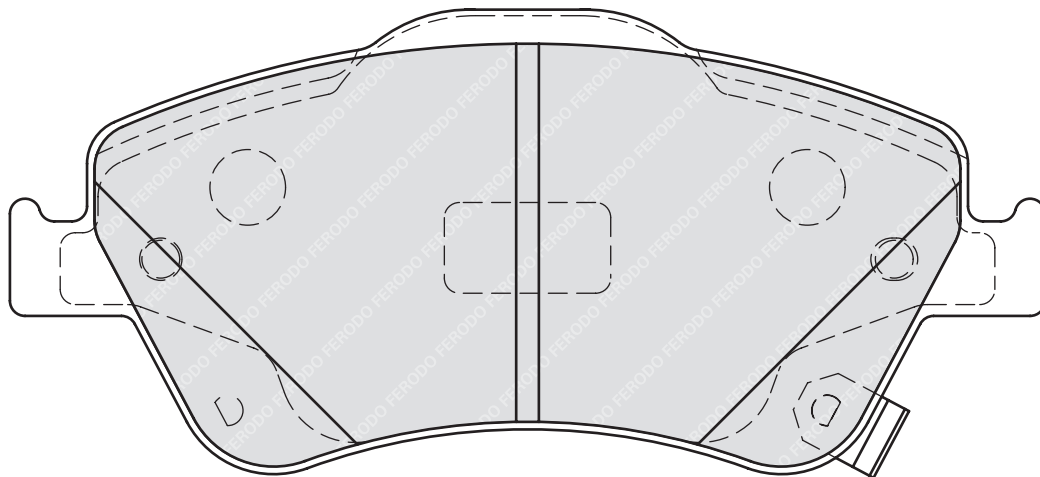

TOYOTA AURIS (ZZE15_, ADE15_, ZRE15_, NDE15_), COROLLA (ZXE12_, NDE12_, ZDE12_), COROLLA Estate (_E12J_, _E12T_), COROLLA Saloon (_E12J_, _E12T_), COROLLA Saloon (E150_)