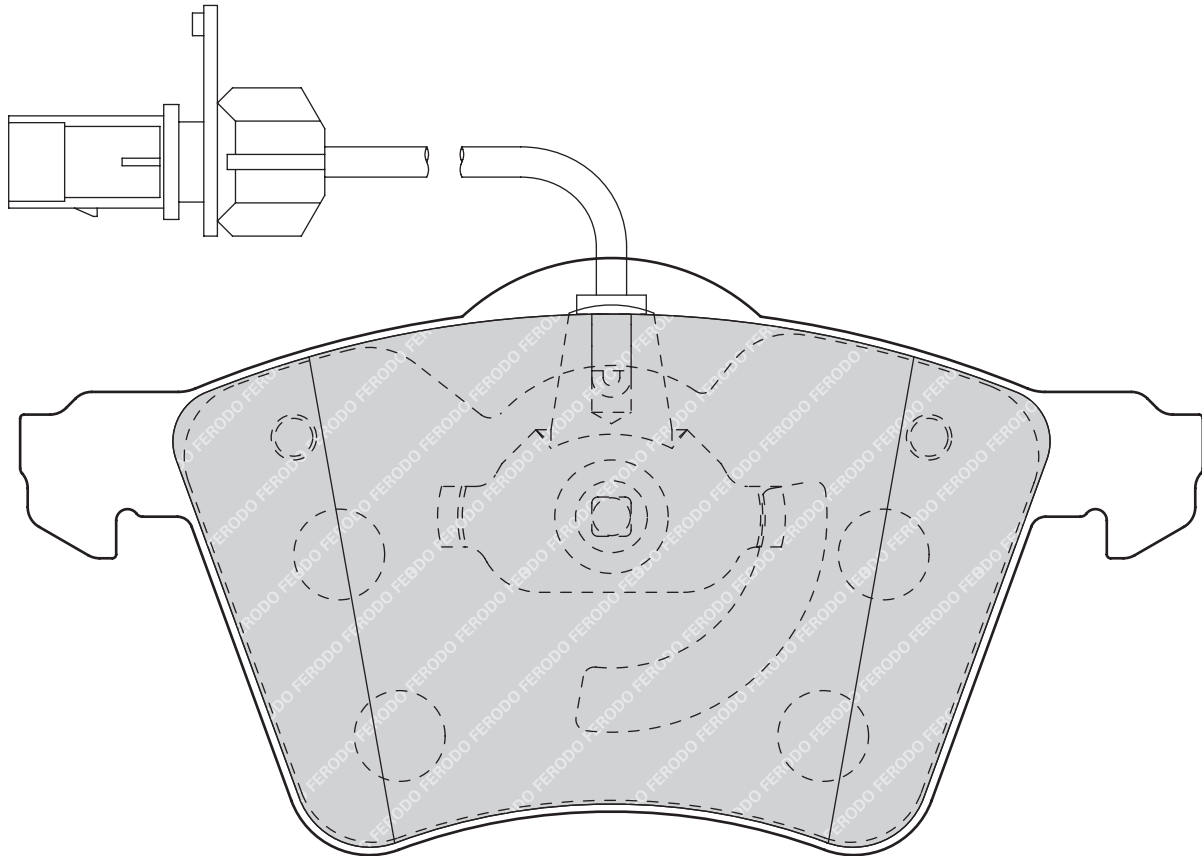

FDB1654

23418

157

78.9

18.9

ATE

1

-

FORD GALAXY (WGR)

SEAT ALHAMBRA (7V8, 7V9)

VOLKSWAGEN SHARAN (7M8, 7M9, 7M6)