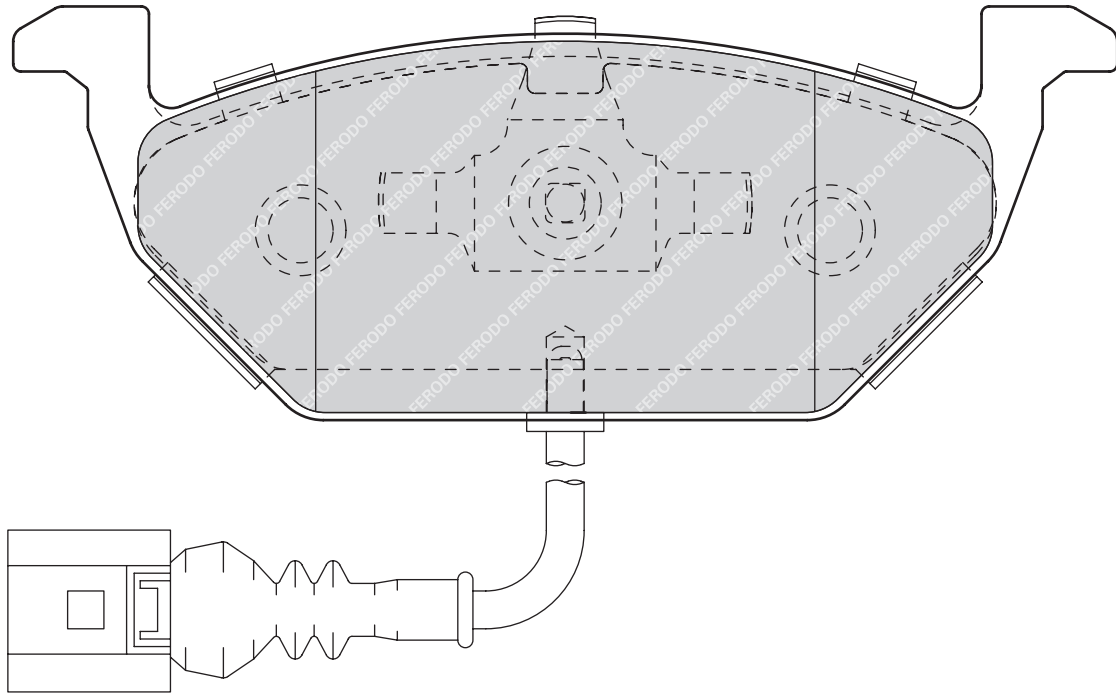

FDB1635

23130

145

54.7

19.7

ATE

1

-

AUDI A3 (8P1), A3 Convertible (8P7), A3 Sportback (8PA)

SEAT IBIZA V (6J5), IBIZA V SPORTCOUPE (6J1), IBIZA V ST (6J8)

SKODA OCTAVIA (1Z3), OCTAVIA Combi (1Z5)

VOLKSWAGEN BEETLE (5C1), GOLF V (1K1), GOLF V Variant (1K5), GOLF VI (5K1), GOLF VI Variant (AJ5)