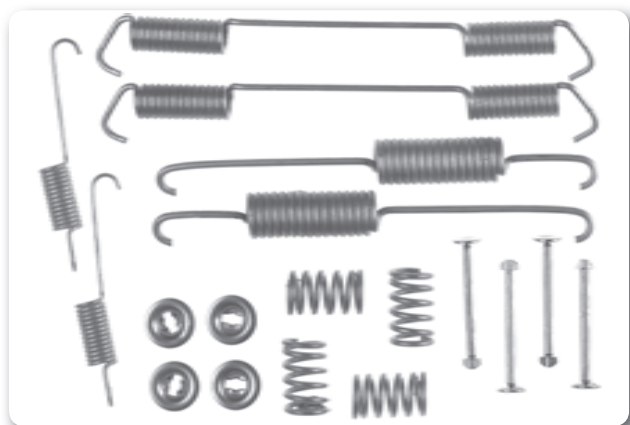

FBA63

FIAT DUCATO Box (280), DUCATO Box (290), DUCATO Panorama (280), DUCATO Panorama (290), DUCATO Platform/Chassis (280), DUCATO Platform/Chassis (290)
PEUGEOT J5 Box (280L), J5 Box (290L), J5 Bus (280P), J5 Bus (290P), J5 Platform/Chassis (280L), J5 Platform/Chassis (290L)