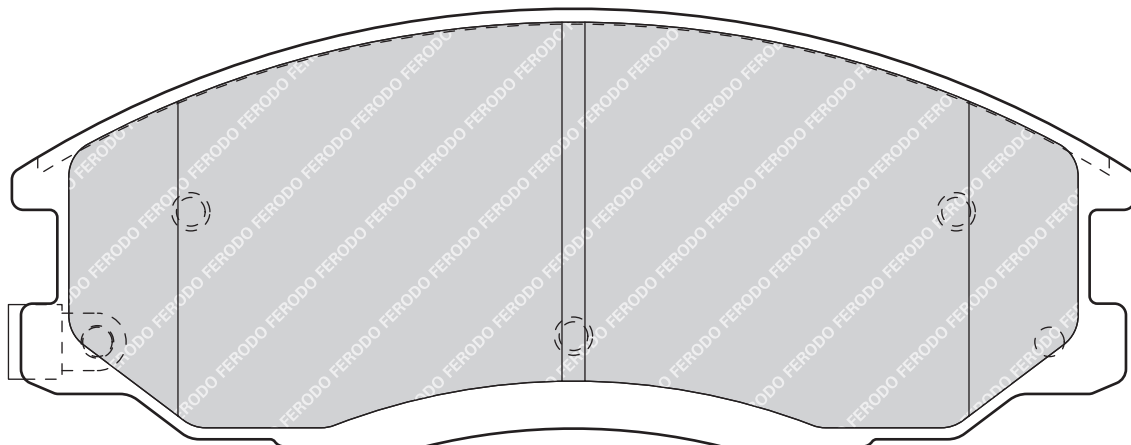

FDB1605

23569

HYUNDAI H-1 Box, H-1 Cargo, H-1 Platform/Chassis, H-1 / STAREX, H-1 / STAREX Bus (KMF), H-1 Travel, HIGHWAY VAN, PORTER Box, PORTER Pickup,
SANTA FÉ I (SM), TRAJET (FO), XG (XG)
SSANGYONG ACTYON, ACTYON SPORTS Pickup (QJ), KYRON, REXTON (GAB_)