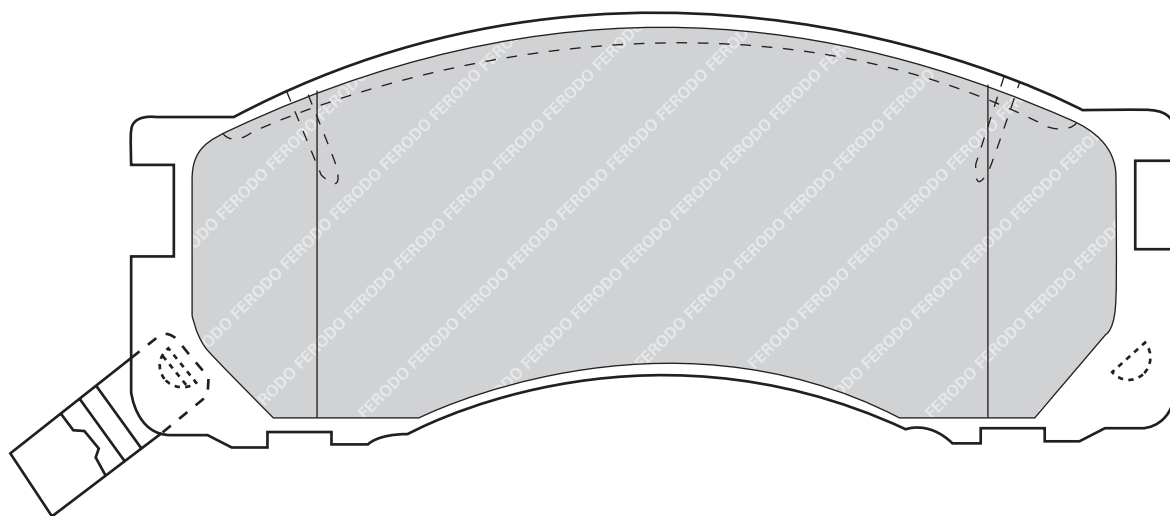

FDB930

21780

128/137

52/55

15.5

AKE

2

-

TOYOTA LITEACE Box (CM3_V, KM3_V), LITEACE Bus (CM30_G, KM30_G), PREVIA (TCR2_, TCR1_)