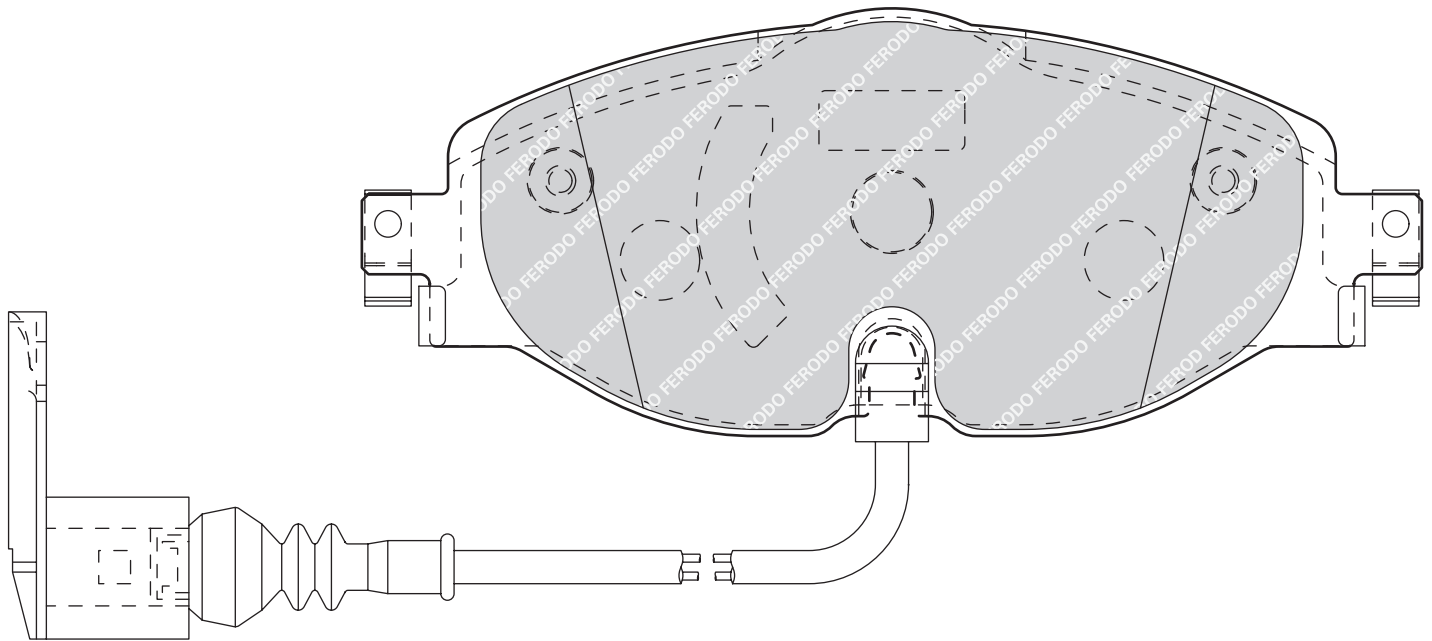

FDB4433

25086

160.1

64.3

20.2

TRW

-

-

AUDI A3 (8V1), A3 Sportback (8VA)

SEAT LEON (5F1), LEON SC (5F5), Leon SF (5F8)

VOLKSWAGEN GOLF VII