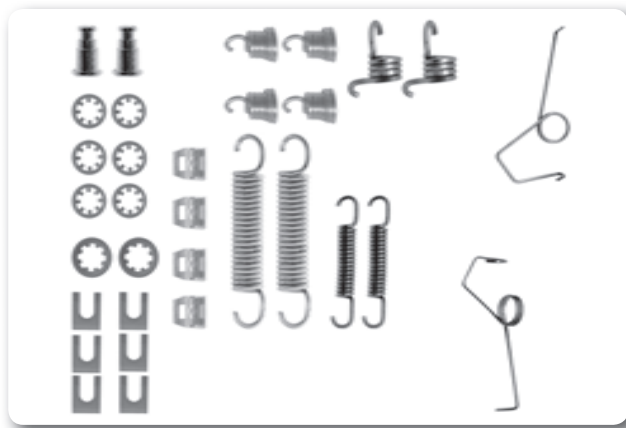

FBA62

RENAULT TRAFIC Box (TXX), TRAFIC Bus (TXW), TRAFIC Platform/Chassis (PXX)