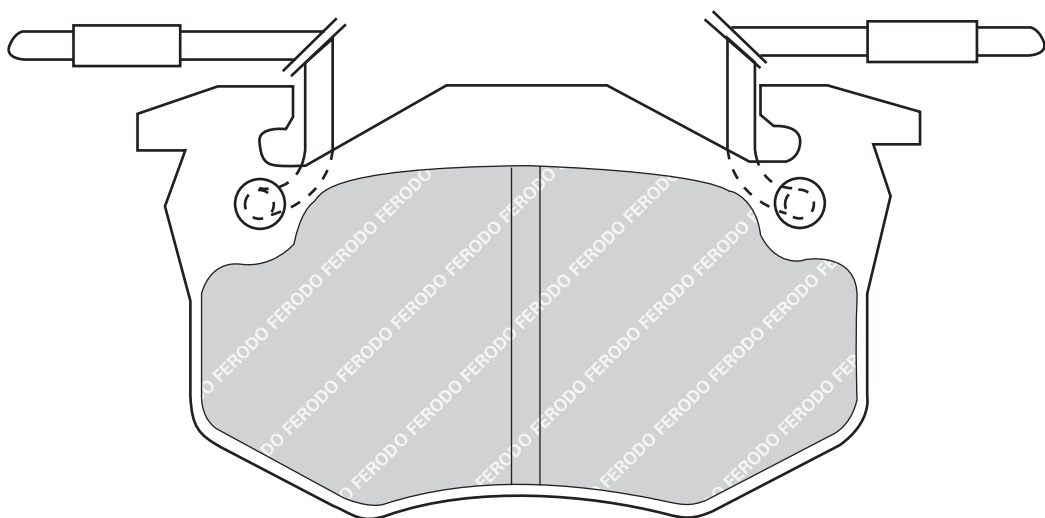

FDB428B

20635

CITROËN BX (XB-_), BX Break (XB-_), C15 (VD-_), C15 Estate