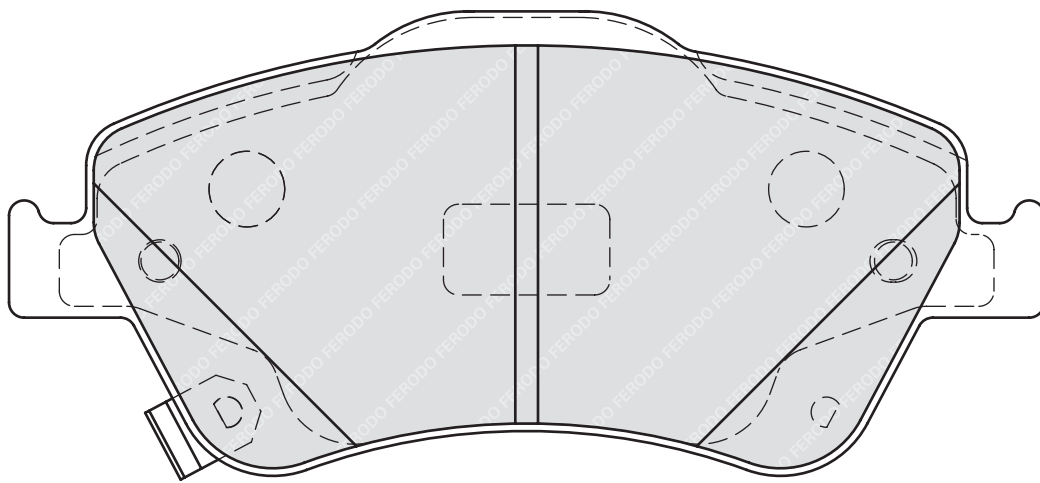

TOYOTA AURIS (ZZE15_, ADE15_, ZRE15_, NDE15_), COROLLA (ZXE12_, NDE12_, ZDE12_), COROLLA Estate (_E12J_, _E12T_), COROLLA Saloon (_E12J_, _E12T_), COROLLA Saloon (E150_)