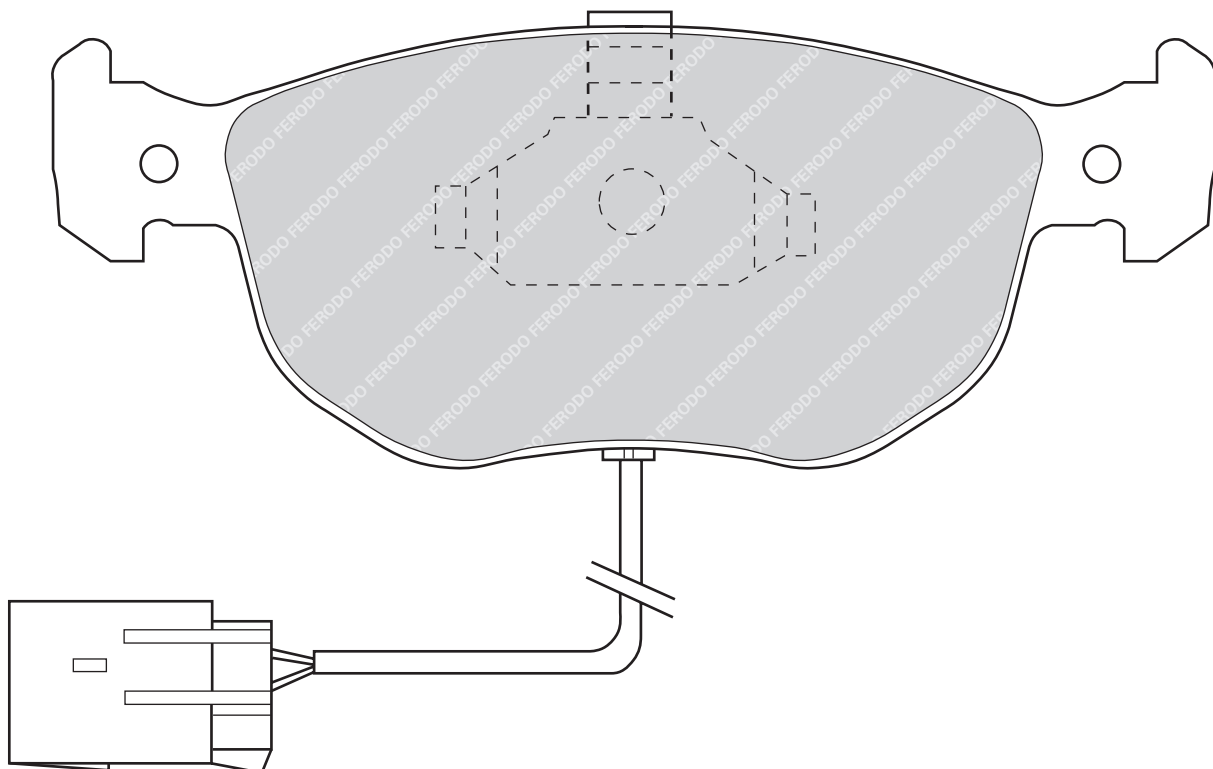

**FDB767****21583**

156

60

18.8

ATE

2

-

FORD COUGAR (EC_), ESCORT CLASSIC (AAL, ABL), ESCORT CLASSIC Turnier (ANL), ESCORT V (GAL), ESCORT V Convertible (ALL), ESCORT V Estate (GAL, AVL), ESCORT VI (GAL), ESCORT VI Convertible (ALL), ESCORT VI Estate (GAL), ESCORT VI Saloon (GAL), ESCORT VII (GAL, AAL, ABL), ESCORT VII Convertible (ALL), ESCORT VII Estate (GAL, ANL), ESCORT VII Saloon (GAL, AFL), MONDEO I (GBP), MONDEO I Estate (BNP), MONDEO I Saloon (GBP), MONDEO II (BAP), MONDEO II Estate (BNP), MONDEO II Saloon (BFP), SCORPIO I (GAE, GGE), SCORPIO I Estate (GGE), SCORPIO I Saloon (GGE), SCORPIO II (GFR, GGR), SCORPIO II Estate (GNR, GGR)