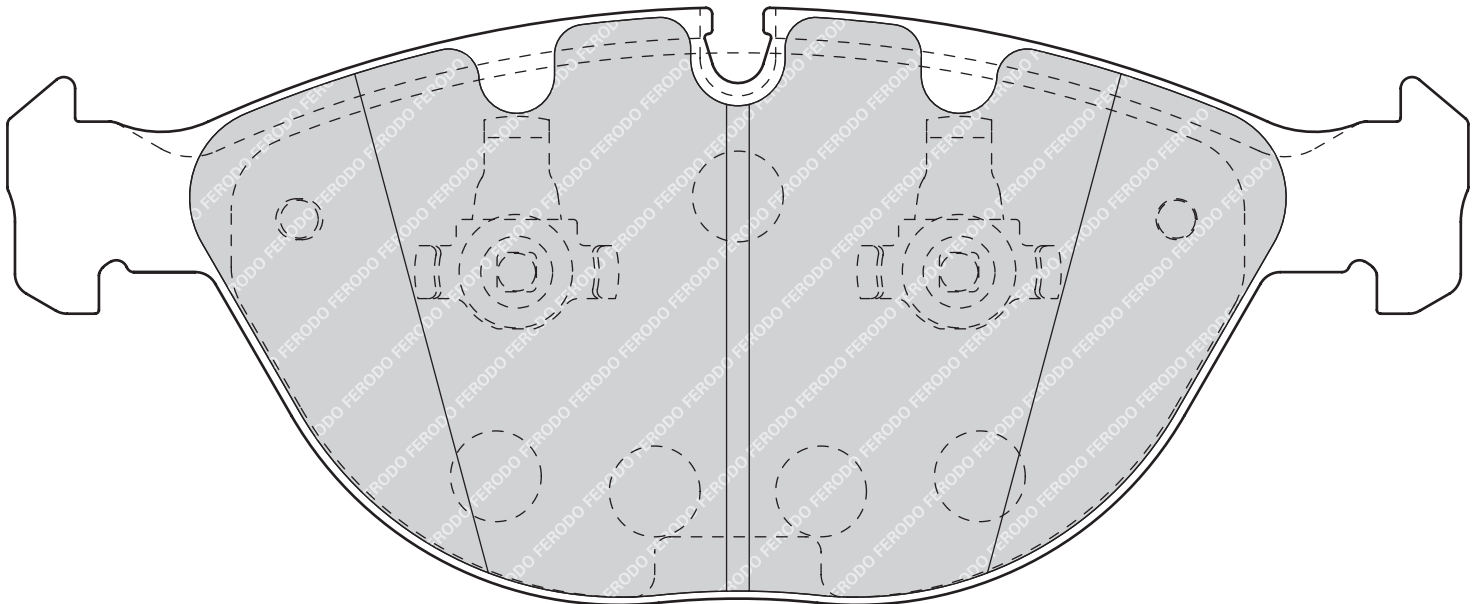

FDB1618

23894

193.3

79

20.4

ATE

-

-

BMW X5 (E53)