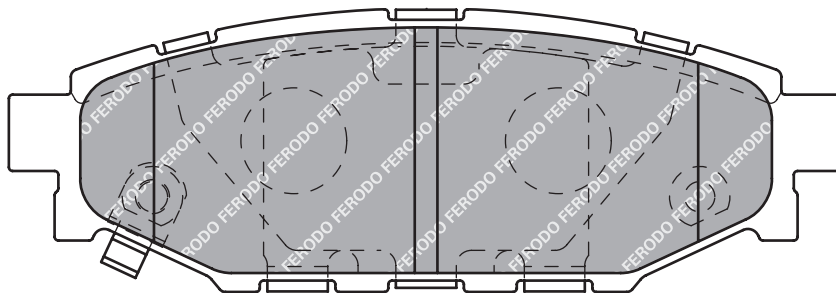

FDB1947

24271

110.5

37.5

14.6

AKE

1

-

SUBARU FORESTER (SH), IMPREZA Hatchback (GR), IMPREZA Saloon (GR), LEGACY IV, LEGACY IV Estate (B13_), LEGACY V, LEGACY V Estate, OUTBACK (BL, BP), OUTBACK (BM, BR)