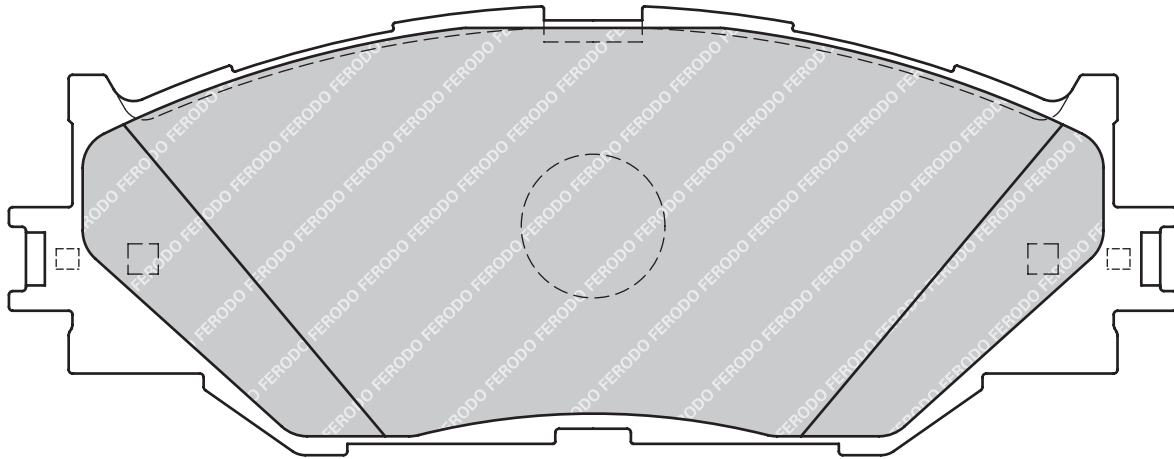

FDB1936

23983

154.5

59.2

17.7

ADV

-

-

LEXUS IS C (GSE2_), IS II (GSE2_, ALE2_, USE2_), IS SportCross