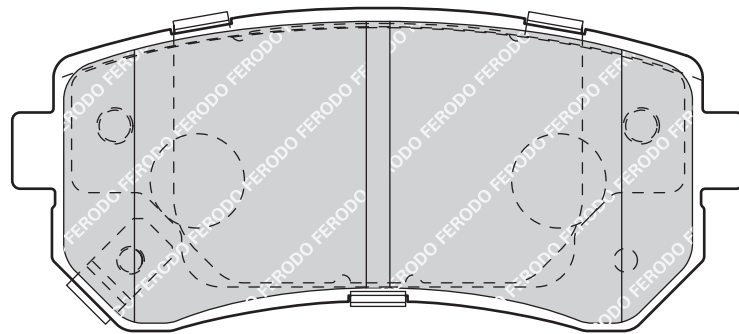

55.1/60.6

16.9

ATE

-

-

PEUGEOT 508, 508 SW

KIA CEE'D Estate (ED), CEE'D Hatchback (ED), PRO CEE'D (ED)

FDB4410