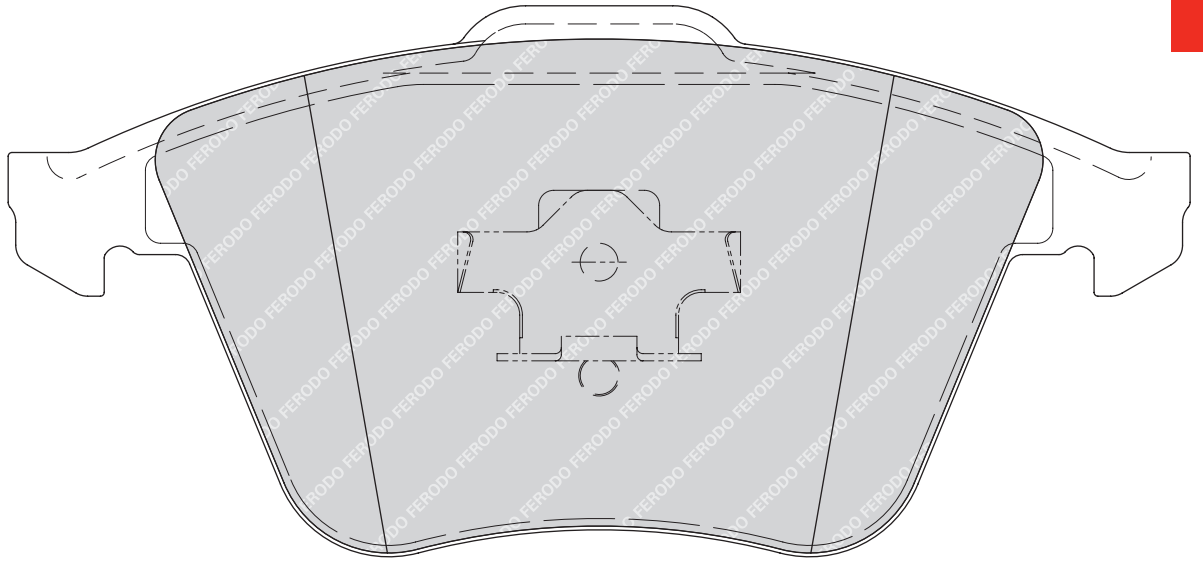

FDB1765

23801

155.1/156.3

72.9 | 20.4

ATE

1

-

AUDI A3 (8P1), A3 Convertible (8P7), A3 Sportback (8PA)

SEAT LEON (1P1)

SKODA SUPERB (3T4), SUPERB Estate (3T5)

VOLKSWAGEN EOS (1F7, 1F8), GOLF V (1K1), GOLF V Variant (1K5), PASSAT (3C2), PASSAT CC, PASSAT Variant (3C5)