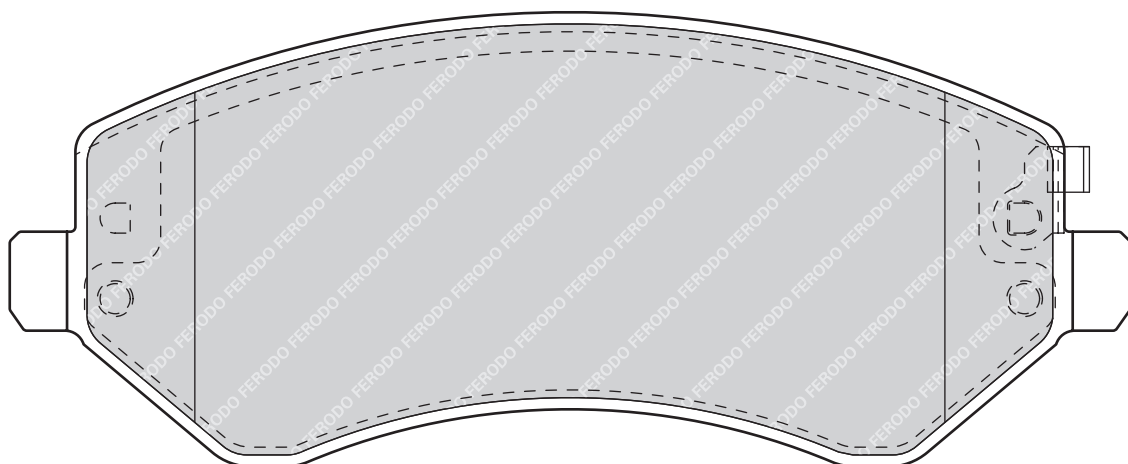

FDB1576

23638

147

60.2

18.5

TRW

2

-

CHRYSLER VOYAGER IV (RG)
JEEP CHEROKEE (KJ)