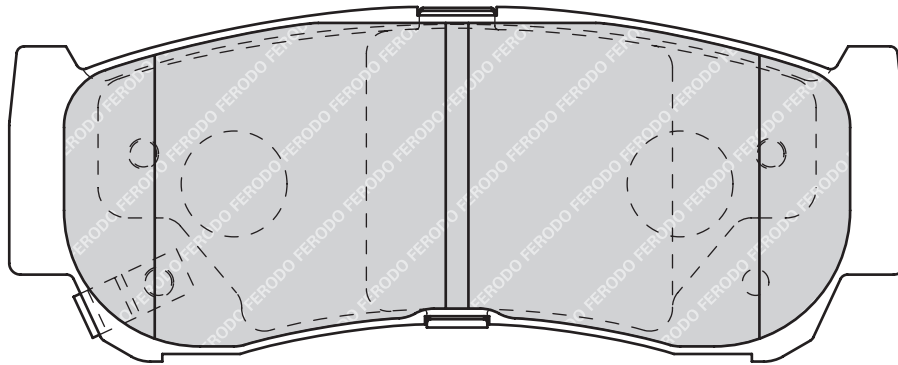

FDB1910

24488

118.6

47

15.4/15.9

MAN

2

-

HYUNDAI H-1 Box, H-1 Platform/Chassis, H-1 / STAREX, H-1 / STAREX Bus (KMF), SANTA FÉ II (CM)