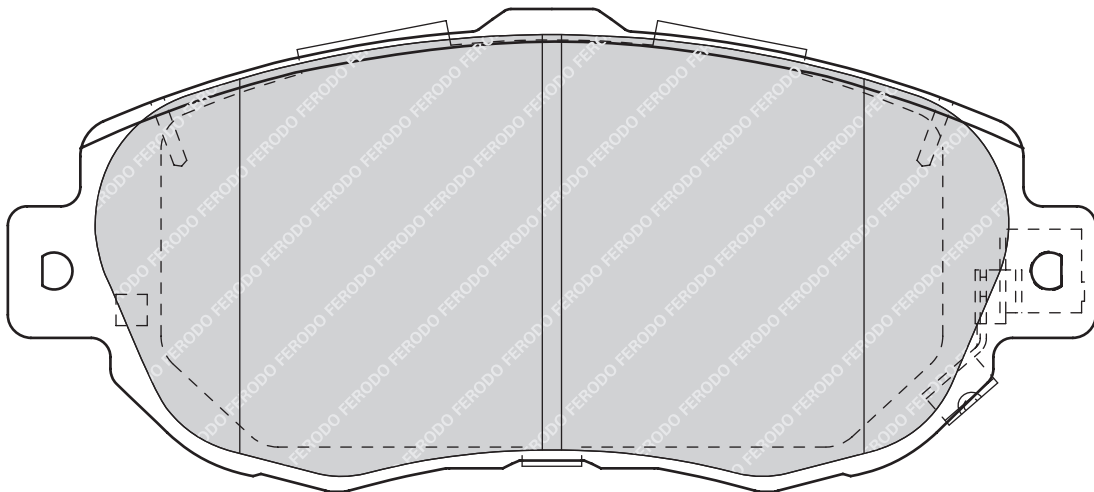

FDB1564

21490

144

63.8

17.4

SUM

2

-

LEXUS GS (JZS147), GS (UZS161, JZS160), IS C (GSE2_), IS I (JCE1_, GXE1_), IS II (GSE2_, ALE2_, USE2_), IS SportCross, SC (UZZ40_)