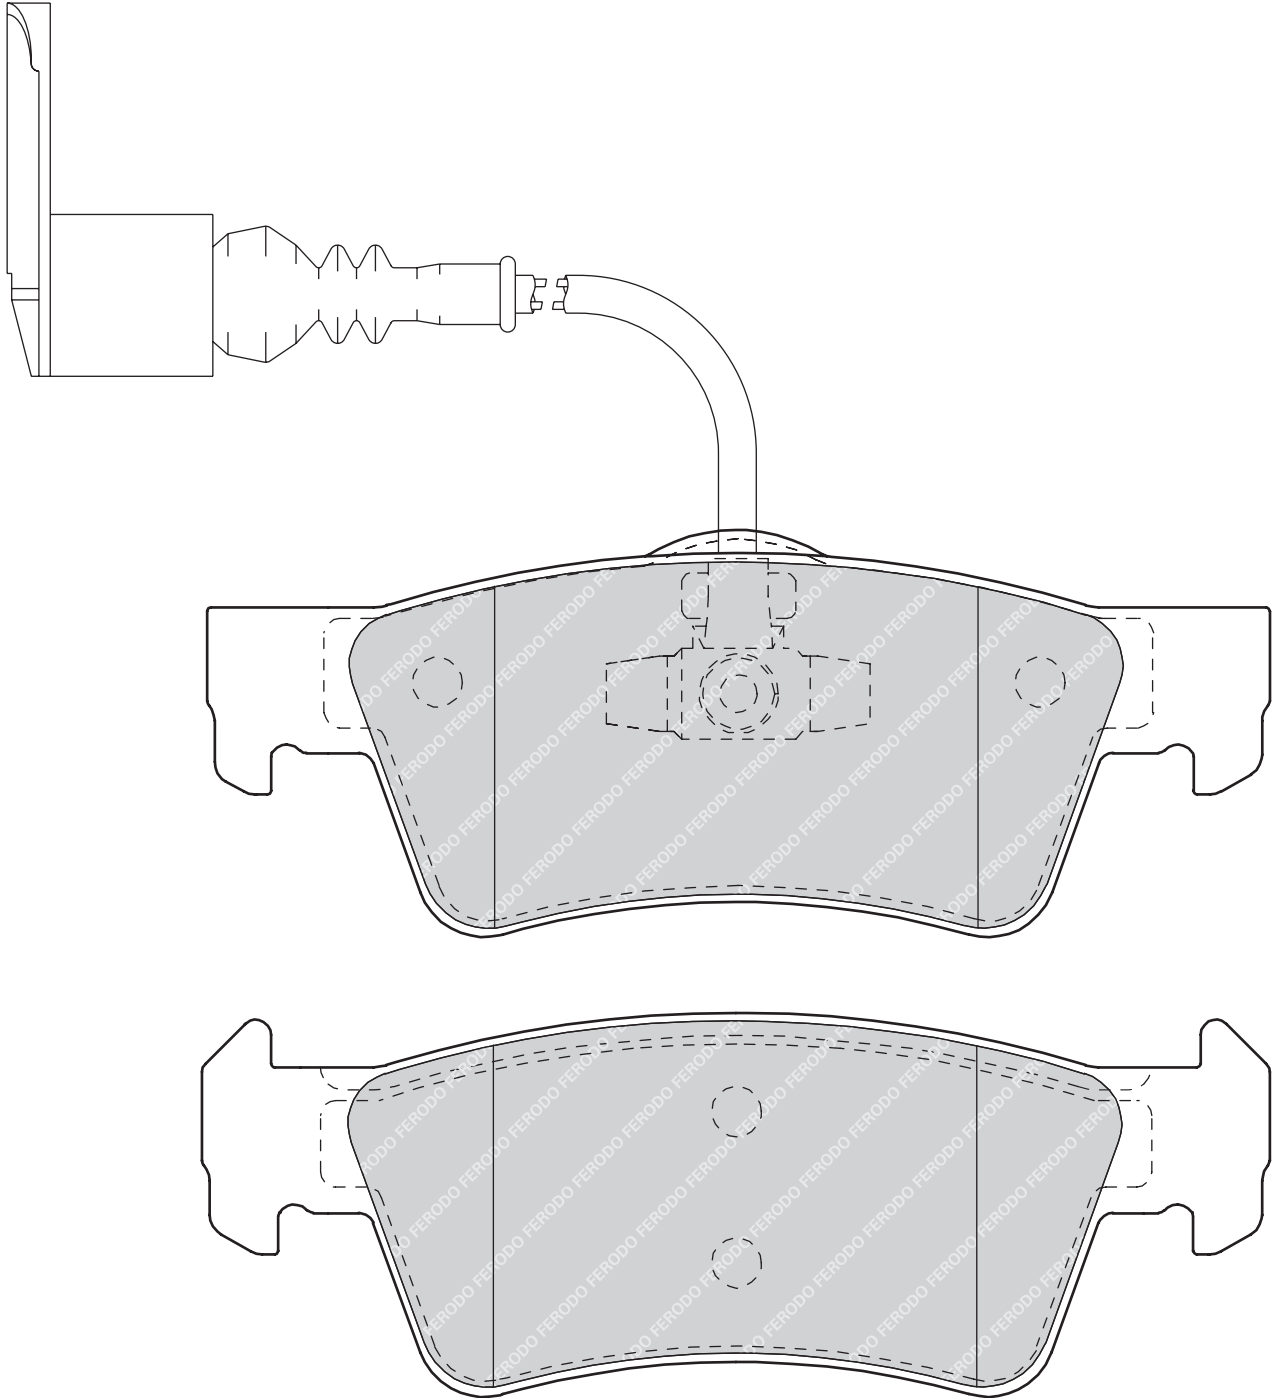

FVR1647

24367

140.7/141.3

50.9/53.9

19.2

ATE

1

-

VOLKSWAGEN MULTIVAN V (7HM, 7HN, 7HF, 7EF, 7EM, 7EN), TOUAREG (7LA, 7L6, 7L7), TRANSPORTER V Box (7HA, 7HH, 7EA, 7EH),
TRANSPORTER V Bus (7HB, 7HJ, 7EB, 7EJ, 7EF), TRANSPORTER V Platform/Chassis (7JD, 7JE, 7JL, 7JY, 7JZ, 7FD)