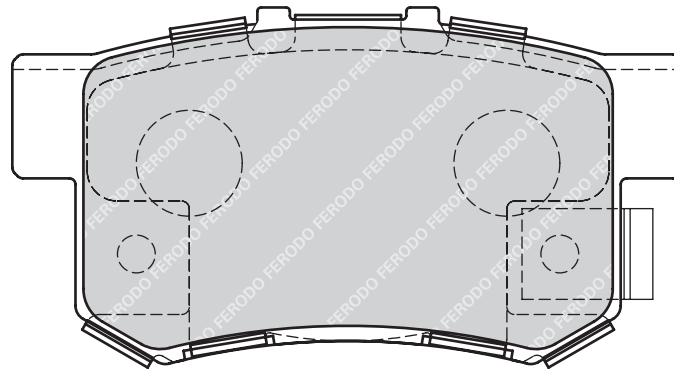

FDB1679

23652

88.6

47.5

15.2

NIS

2

-

HONDA CIVIC VIII Saloon (FD, FA), CR-V II (RD_), FR-V (BE), INSIGHT, STREAM (RN)