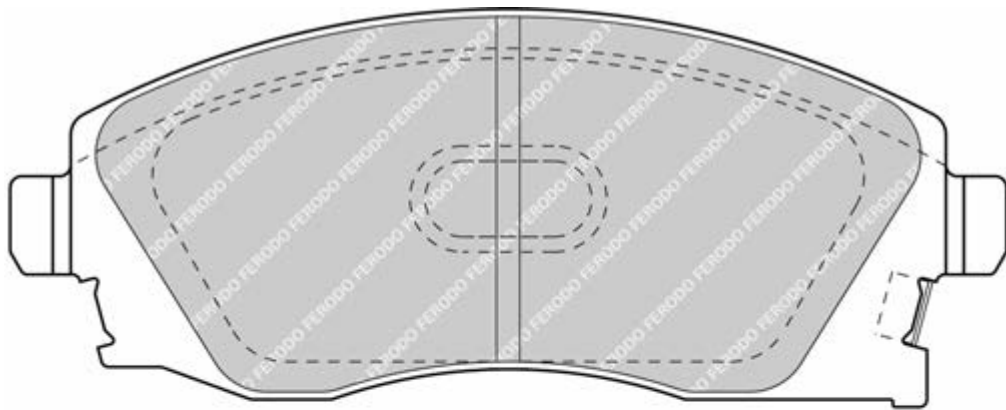

2

-

OPEL COMBO Box Body / Estate, COMBO Tour, CORSA C (F08, F68), CORSA C Box (F08, W5L), MERIVA, TIGRA TwinTop**VAUXHALL** COMBO Mk II (C) Box Body / Estate (F25), COMBO TOUR Mk II (C) (F25), CORSA Mk II (C) (W5L, F08), CORSAVAN Mk II (C), MERIVA Mk I (A), TIGRA TwinTop**FDB1425**