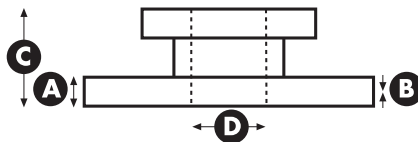

IVECO DAILY III Box Body / Estate, DAILY III Bus, DAILY III Dumptruck,
DAILY III Platform/Chassis

FCR361A

∅
285

A
22.0

B
19.0

C
72

D
85

MERCEDES-BENZ SPRINTER 2-t Box (901, 902), SPRINTER 2-t Bus (901, 902),
SPRINTER 2-t Platform/Chassis (901, 902), SPRINTER 3-t Box (903),
SPRINTER 3-t Bus (903), SPRINTER 3-t Platform/Chassis (903), SPRINTER 4-t Box (904),
SPRINTER 4-t Bus (904), SPRINTER 4-t Platform/Chassis (904)