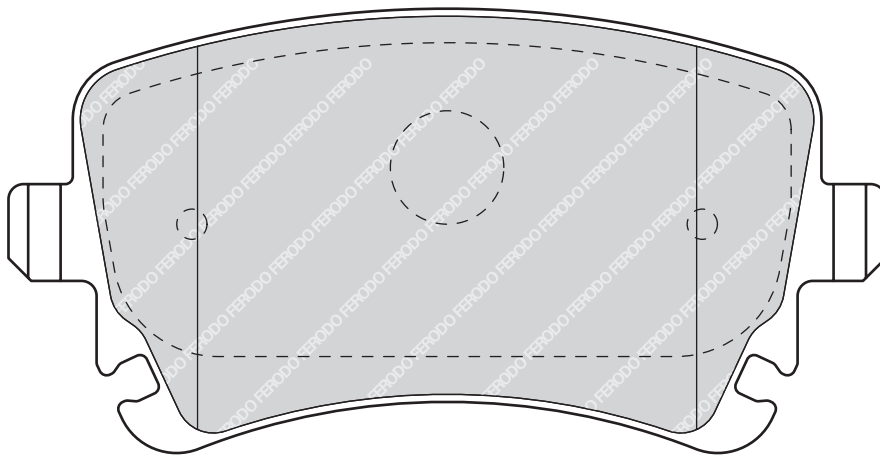

FDB1655

23326

116

59

17.5

TRW

-

4

AUDI A4 (8E2, B6), A4 (8EC, B7), A4 Avant (8E5, B6), A4 Avant (8ED, B7), A4 Convertible (8H7, B6), A4 Convertible (8HE, B7), A6 (4B, C5), A6 (4F2, C6), A6 Allroad (4FH, C6), A6 Avant (4B, C5), A6 Avant (4F5, C6), A8 (4E_), ALLROAD (4BH, C5)