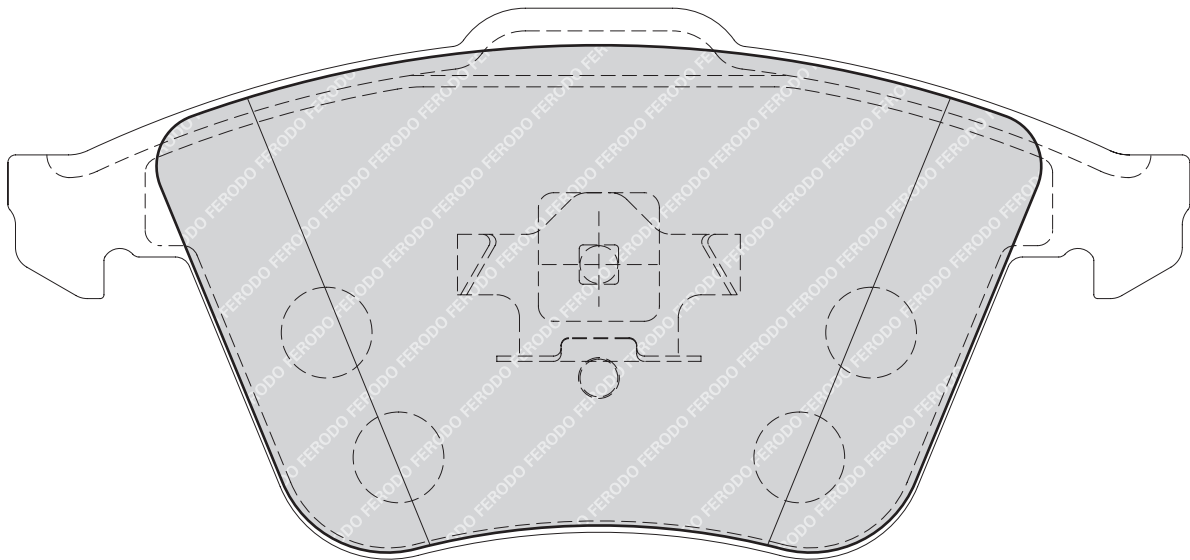

FORD FOCUS II (DA_), FOCUS II Convertible, FOCUS II Estate (DAW_), FOCUS II Saloon (DA_)

MAZDA 3 (BK), 3 (BL), 3 Saloon (BK), 3 Saloon (BL)

OPEL SIGNUM

SAAB 9-3 (YS3F), 9-3 Convertible (YS3F), 9-3 Estate, 9-3X

VAUXHALL SIGNUM

VOLVO C30, S40 II (MS), V50 (MW)