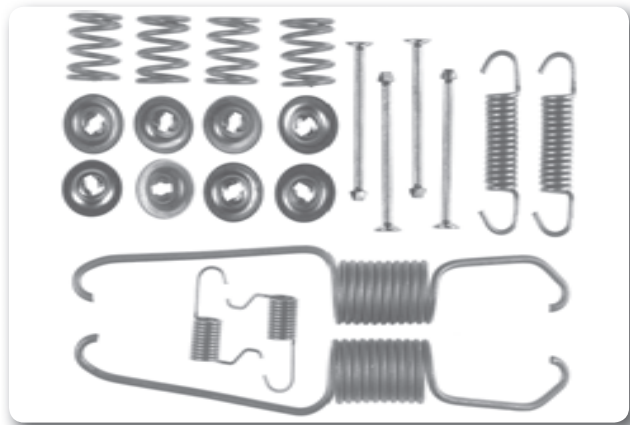

FBA59

FIAT MAREA (185), MAREA Weekend (185), TEMpra (159), TEMpra S.W. (159), TIPO (160)

FBA61

TOYOTA LAND CRUISER (_J6_), LAND CRUISER (_J7_), LAND CRUISER Hardtop (_J7_), LITEACE Box (CM3_V, KM3_V), LITEACE Box (M2_V), LITEACE Bus (CM30_G, KM30_G), LITEACE Wagon (M2_G), PREVIA (TCR2_, TCR1_)