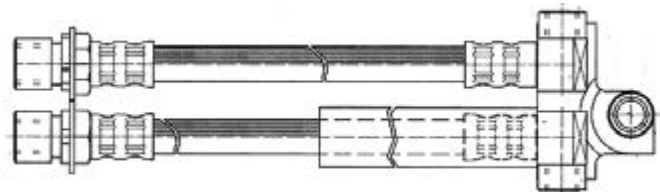

FHY2343

↔ **A** **B** **C** **D**
415 F 10X1 F 12X1 F 10X1 F 10X1

FORD (EUROPE) Tourneo, Transit 80, Transit 100, Transit 120, Transit 130, Transit 150, Transit 160, Transit 190, Transit 230