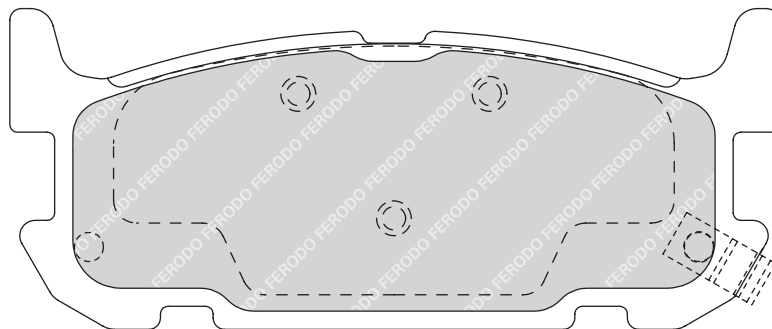

FDB1755

24029

MAZDA MX-5 II (NB)