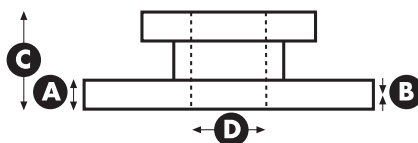

FCR329A

IVECO DAILY III Box Body / Estate, DAILY III Bus, DAILY III Dumptruck,
DAILY III Platform/Chassis

FCR332A

∅
306

A
28.0

B
25.0

C
132

D
178