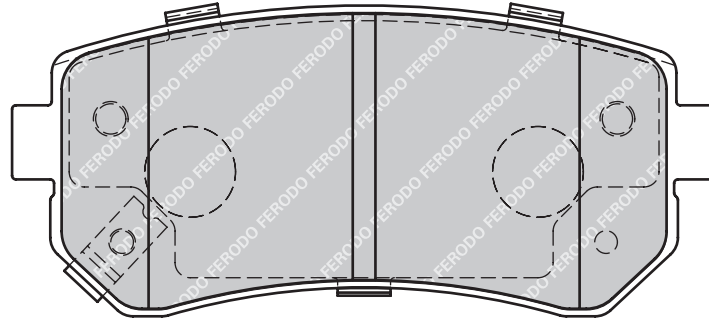

FDB1956

24320

HYUNDAI ACCENT III (MC), ACCENT Saloon (MC), i30 (FD), i30 CW, SONATA V (NF)

KIA CEE'D Estate (ED), CEE'D Hatchback (ED), PRO CEE'D (ED), RIO II (JB), RIO II Saloon (JB)