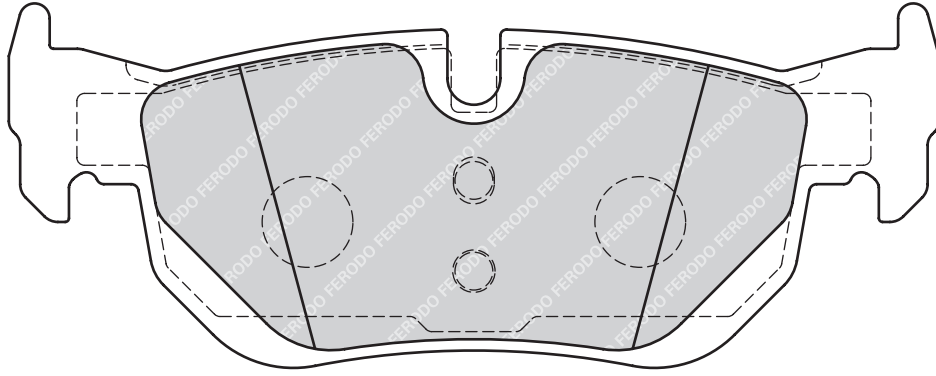

FDB1807

23926

123.1

43.7/48

17

ATE

-

-

BMW 1 (E81, E87), 1 Convertible (E88), 1 Coupe (E82), 3 (E90), 3 Convertible (E93), 3 Coupe (E92), 3 Touring (E91), X1 (E84)