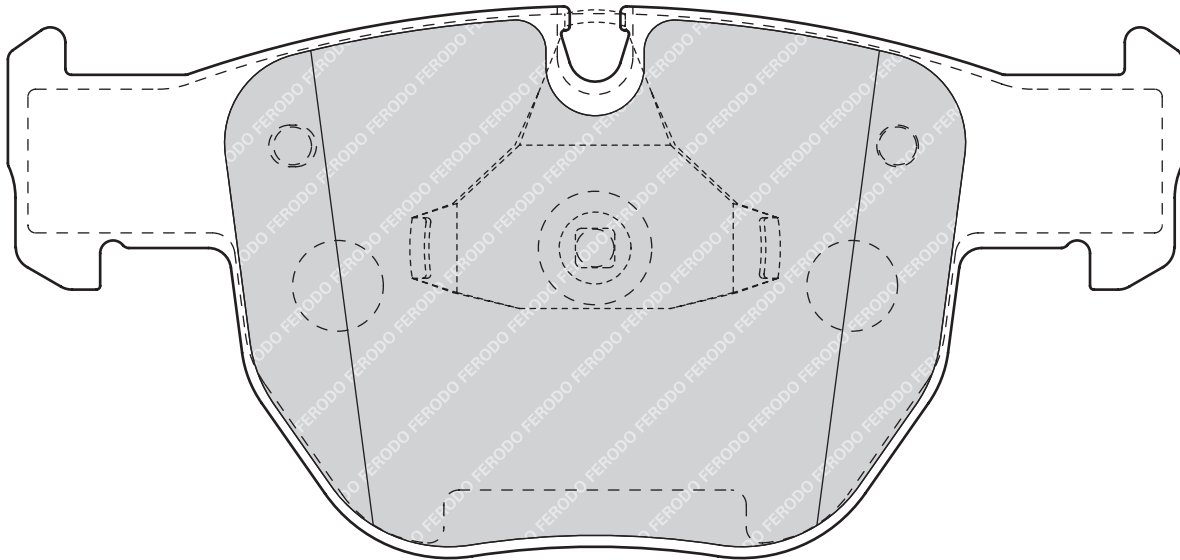

FDB1597

23397

156

73

19.1

ATE

-

-

LAND ROVER RANGE ROVER III (LM)