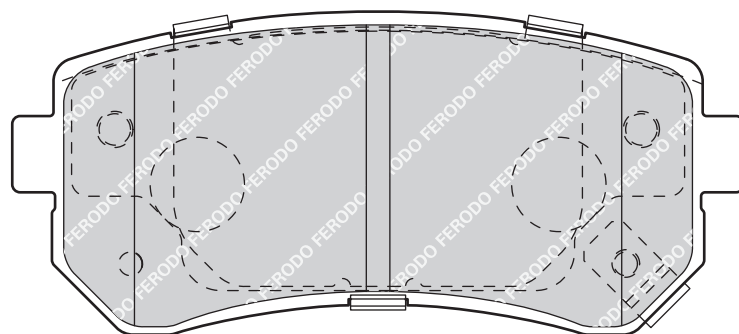

55.1/60.6

16.9

ATE

-

-

PEUGEOT 508, 508 SW

KIA CEE'D Estate (ED), CEE'D Hatchback (ED), PRO CEE'D (ED)

FDB4410