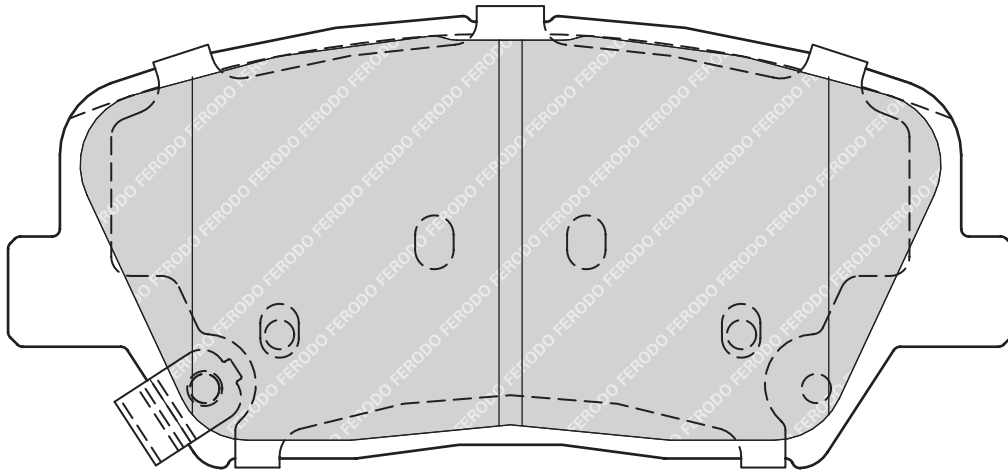

FDB4396

KIA SORENTO (XM)

132.74

59.7

17.58

N/A

2

-