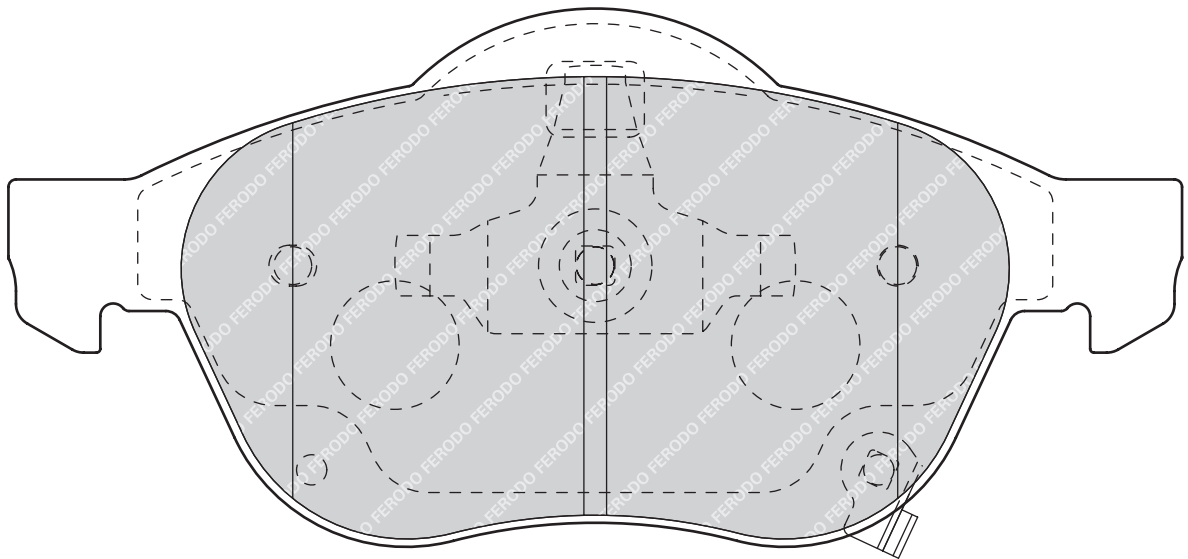

FDB1447

23996

156.3

67.8/70.8

18.3

ATE

2

-

TOYOTA AVENSIS (_T22_), AVENSIS Liftback (_T22_), AVENSIS Station Wagon (_T22_)