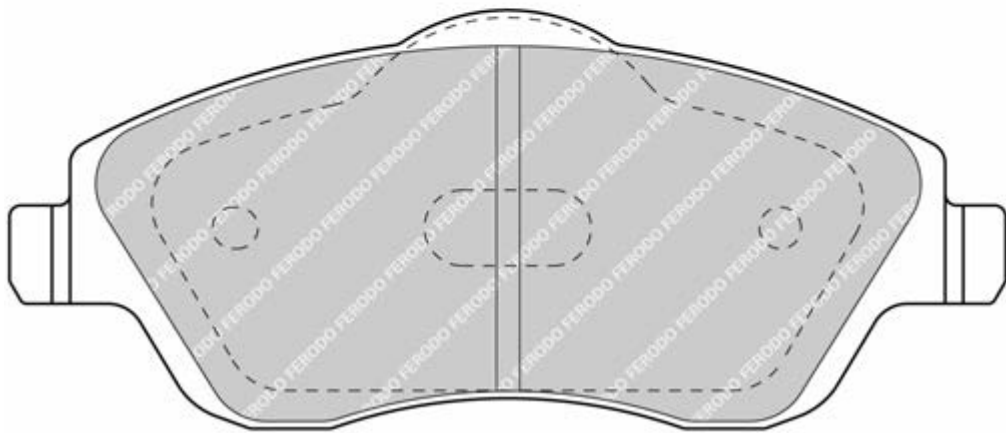

2

-

OPEL COMBO Box Body / Estate, COMBO Tour, CORSA C (F08, F68), CORSA C Box (F08, W5L), MERIVA, TIGRA TwinTop**VAUXHALL** COMBO Mk II (C) Box Body / Estate (F25), COMBO TOUR Mk II (C) (F25), CORSA Mk II (C) (W5L, F08), CORSAVAN Mk II (C), MERIVA Mk I (A), TIGRA TwinTop**FDB1425**