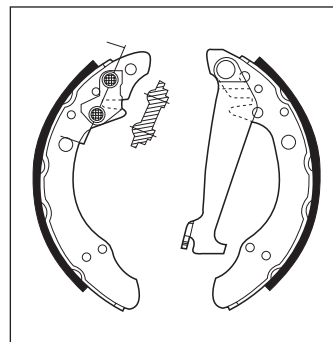

FSB408

FHW339

FHW339

19.05

ATE 200x40**SEAT CORDOBA (6K2/C2), CORDOBA Vario (6K5), IBIZA V (6J5), IBIZA V SPORTCOUPE (6J1), IBIZA V ST (6J8)
SKODA FELICIA I (6U1), FELICIA I Estate (6U5), FELICIA I Fun (797), FELICIA II (6U1), FELICIA II Estate (6U5)**