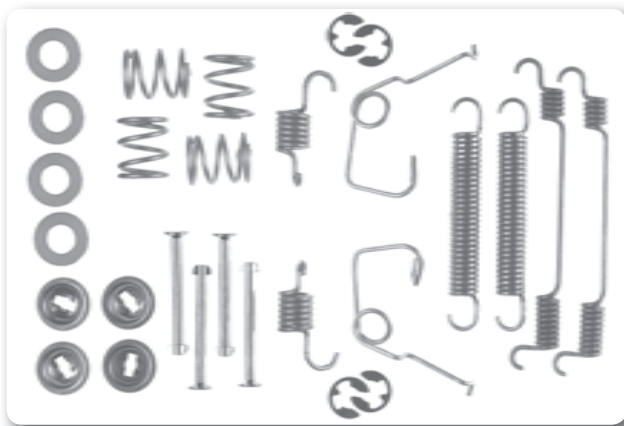

FBA74

FORD TRANSIT Box (E_ _), TRANSIT Bus (E_ _), TRANSIT Platform/Chassis (E_ _)