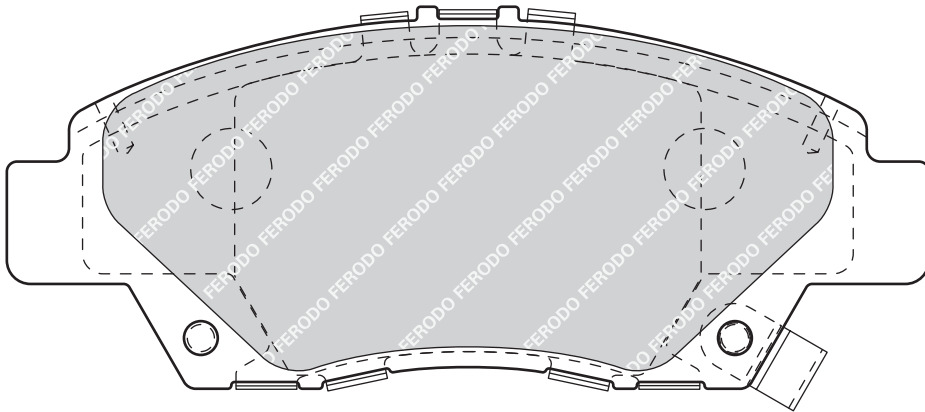

136.5

56.6

16.5/16.9

AKE

HONDA JAZZ II (GD), JAZZ III (GE)

FDB4405

25222

155.2