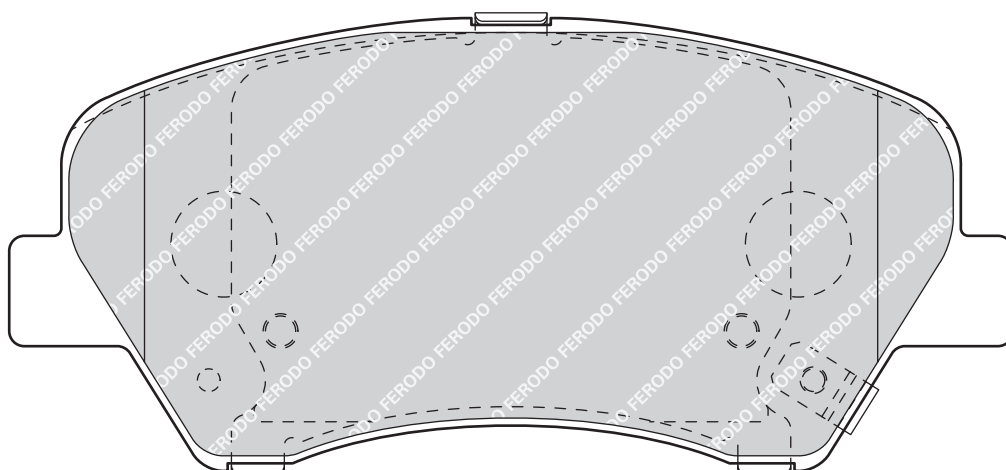

60.1

17.4

TRW

-

-

FORD B-MAX

HYUNDAI i30 (FD), i30 CW

KIA CEE'D Estate (ED), CEE'D Hatchback (ED), PRO CEE'D (ED)