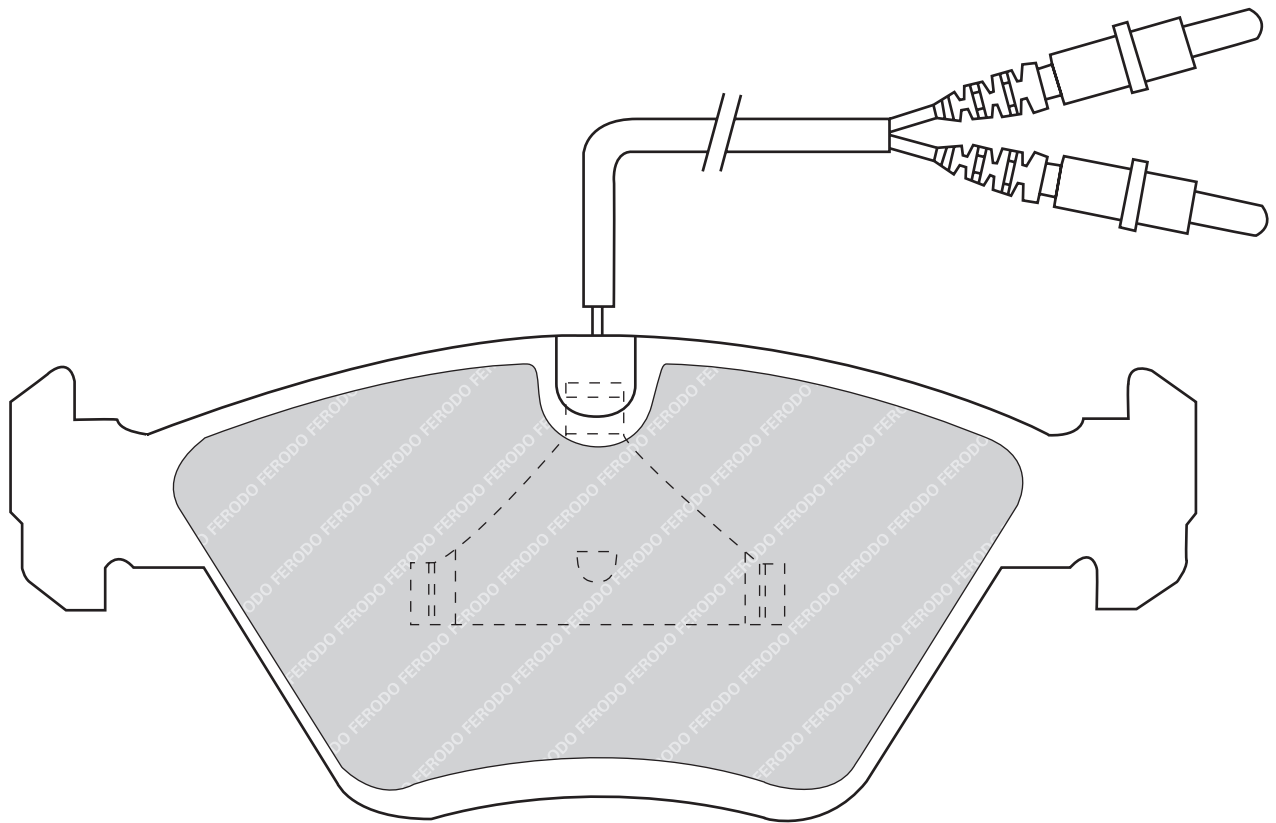

AUDI 100 (44, 44Q, C3), 100 Avant (44, 44Q, C3)

CITROËN XM (Y3), XM (Y4)

PEUGEOT 605 (6B)