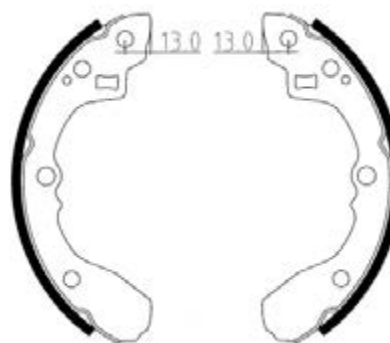

FSB612

200mm

26mm

SUM

KIA RIO (DC_), RIO Estate (DC)