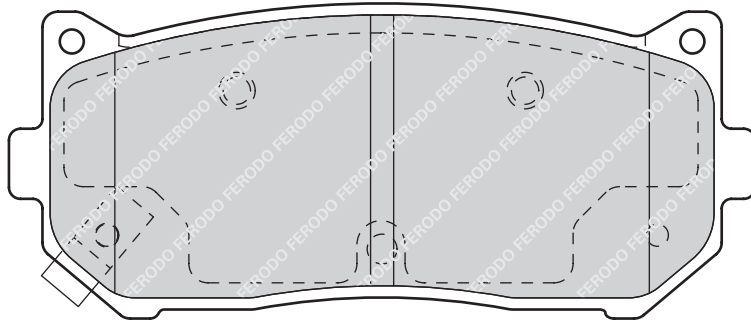

KIA CARENS I (FC), CARENS II (FJ), CLARUS (K9A), CLARUS Estate (GC), SHUMA (FB), SHUMA II (FB), SHUMA II Saloon (FB), SHUMA Saloon (FB)

FDB1570

23593

79

58.9

14.7

SUM

2