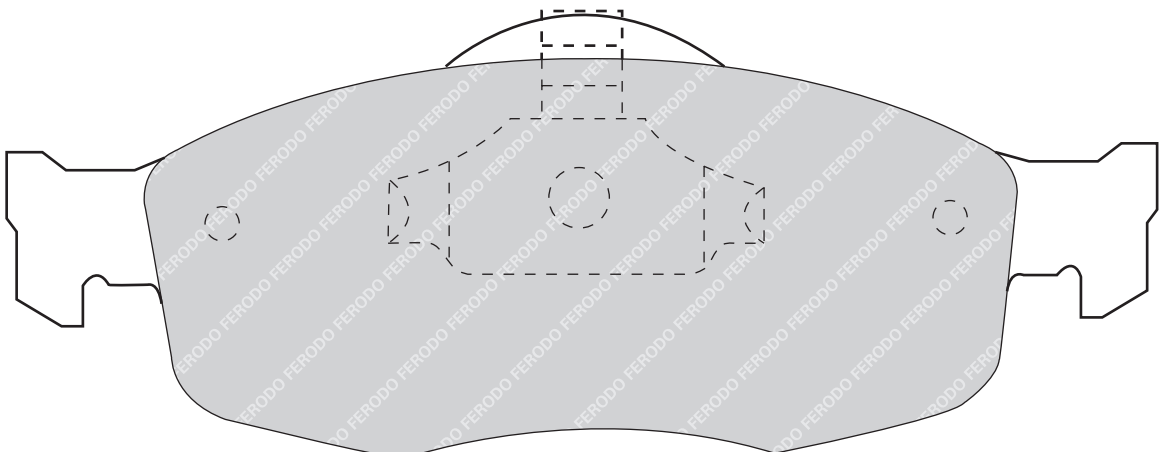

FDB884

21394

155

59

17.5

ATE

-

-

FORD COUGAR (EC_), MONDEO I (GBP), MONDEO I Estate (BNP), MONDEO I Saloon (GBP), MONDEO II (BAP), MONDEO II Estate (BNP), MONDEO II Saloon (BFP), SCORPIO I (GAE, GGE), SCORPIO I Estate (GGE), SCORPIO I Saloon (GGE), SCORPIO II (GFR, GGR), SCORPIO II Estate (GNR, GGR)