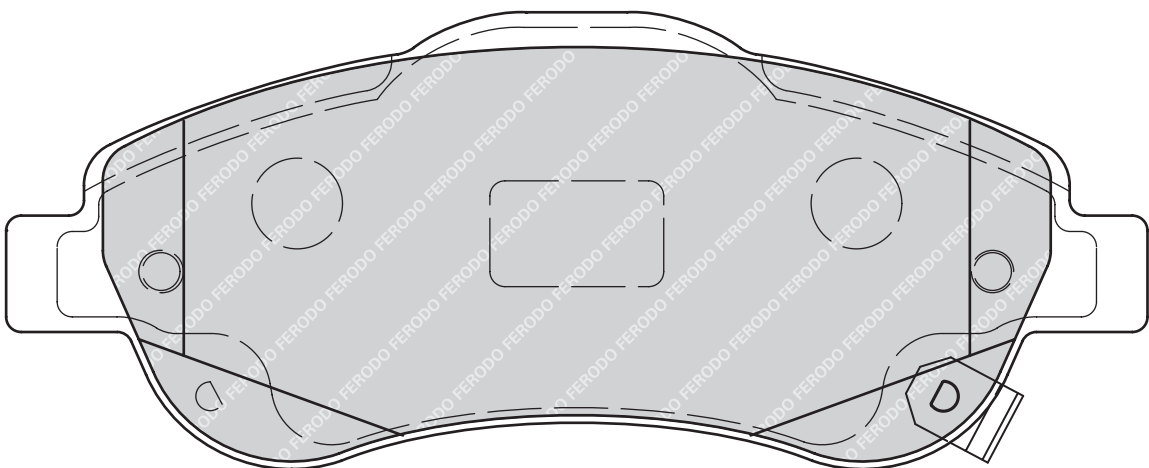

FDB4228

24638

151.1

56.9/60.5

18.9

BOS

2

-

HONDA CR-V III