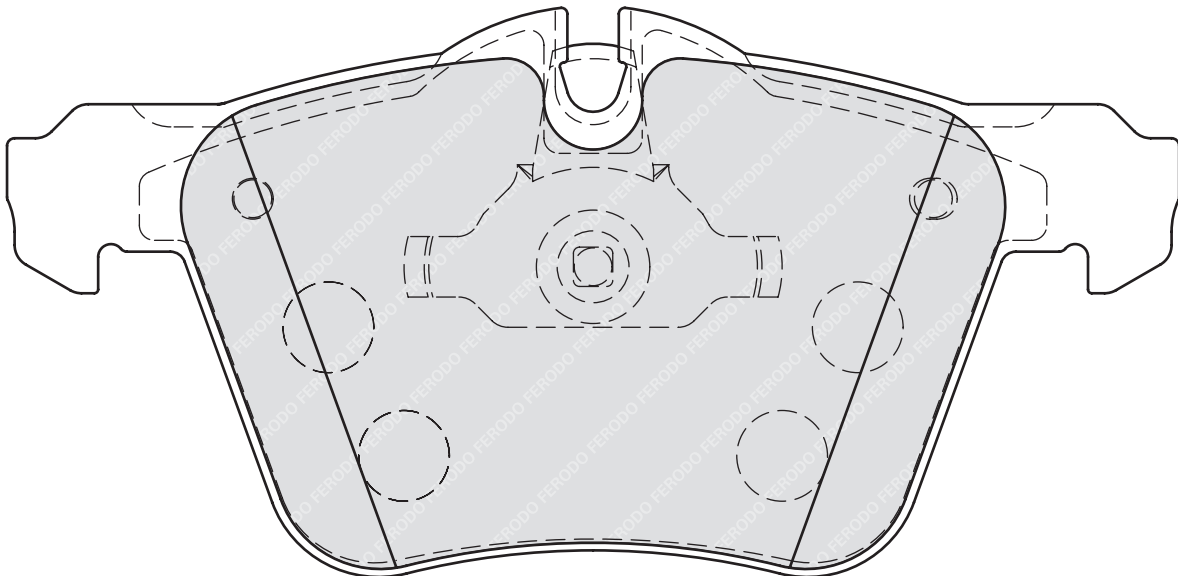

FDB4108

24079

155.1/156.4

74.5/75.5

18.5/20

ATE

-

-

JAGUAR S-TYPE (CCX), XF (_J05_, CC9), XJ (_J12_, _J24_, X 351), XJ (X350, X358)