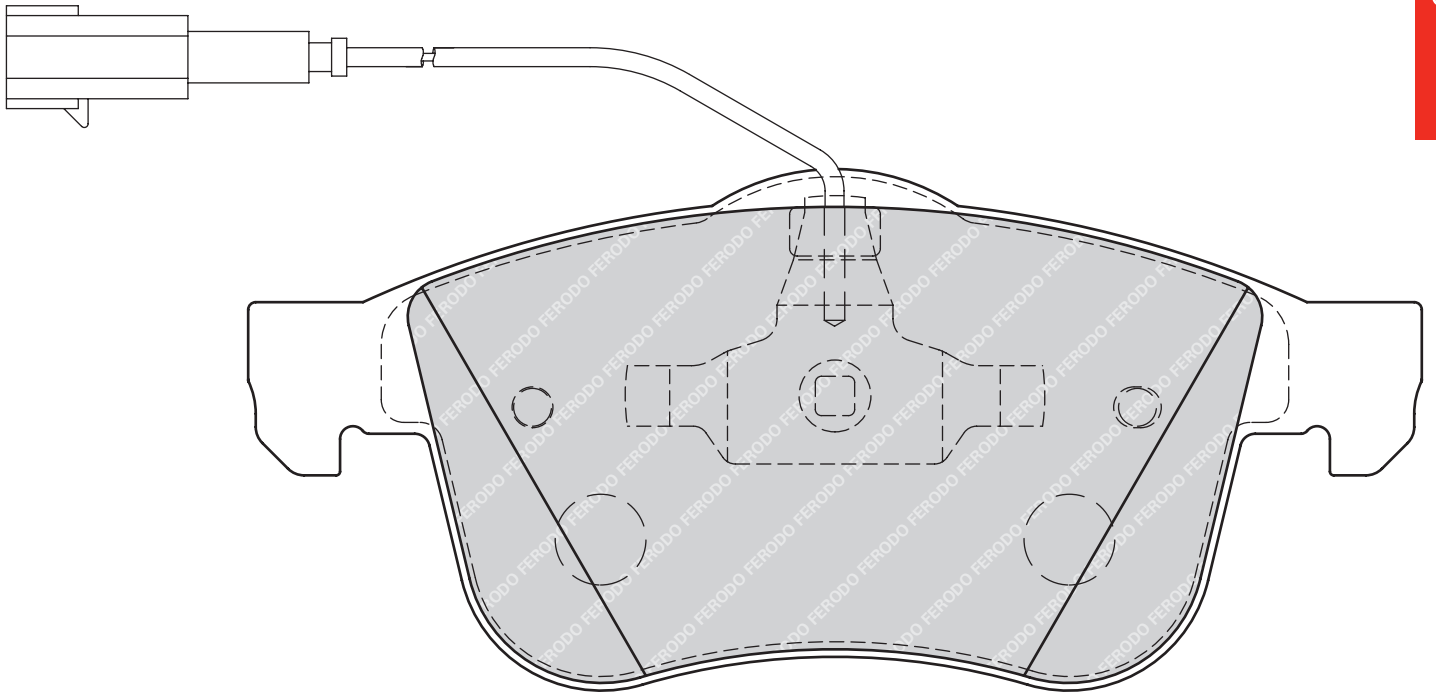

 155.2/156.5

 69.2/71.6

 19.9/20.2

 ATE

 2

 -

ALFA ROMEO 159 (939), 159 Sportwagon (939), BRERA, GIULIETTA (940), SPIDER (939)

BMW 1 (E81, E87), 1 Convertible (E88), 1 Coupe (E82), 3 (E90), 3 Convertible (E93), 3 Coupe (E92)