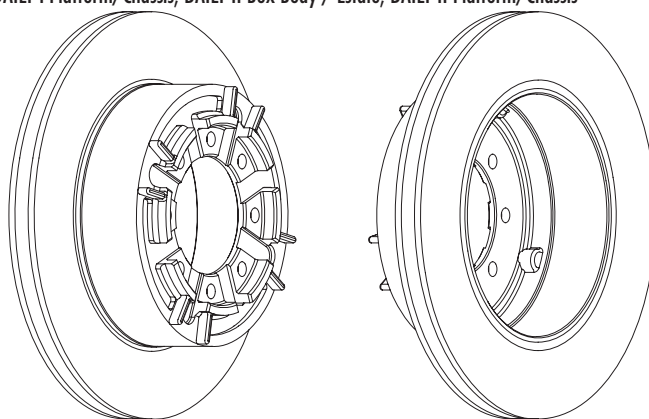

FCR140A

IVECO DAILY I Box Body / Estate, DAILY I Bus, DAILY I Dumptruck, DAILY I Platform/Chassis, DAILY II Box Body / Estate, DAILY II Platform/Chassis