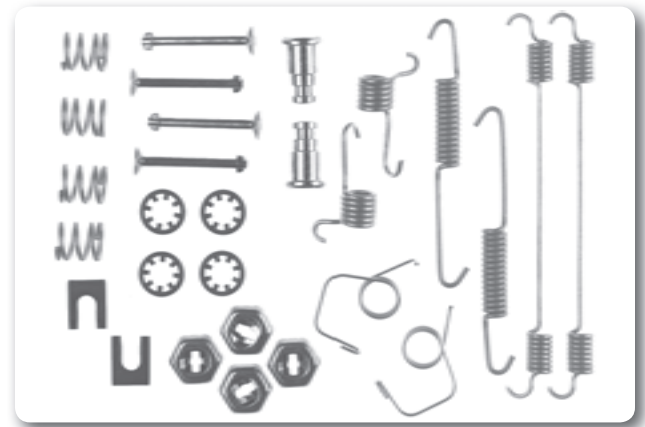

FBA29

CITROËN AX (ZA-), SAXO (S0, S1)
PEUGEOT 106 I (1A, 1C), 106 II (1), 309 I (10C, 10A), 309 II (3C, 3A)
RENAULT 9 (L42_), 11 (B/C37_), 11 Box (S37_)