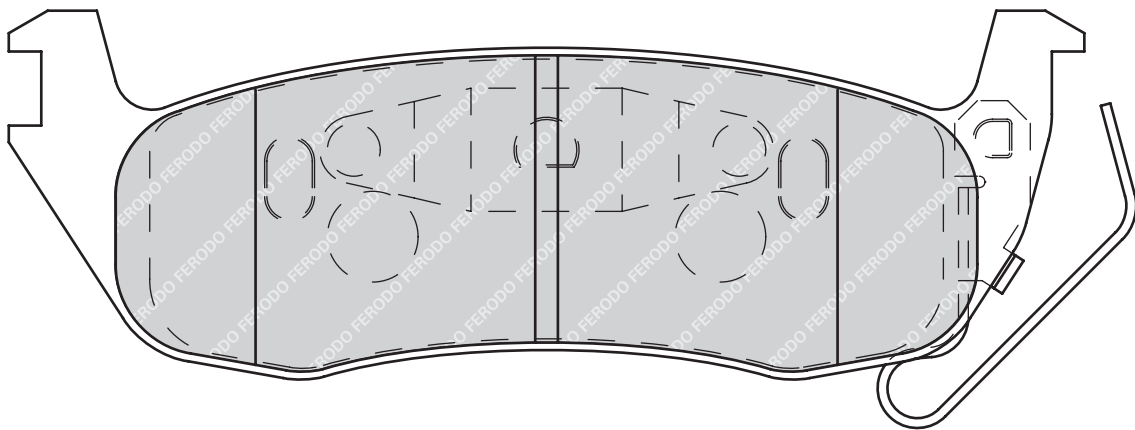

JEEP COMMANDER (XK), GRAND CHEROKEE II (WJ, WG), GRAND CHEROKEE III (WH)