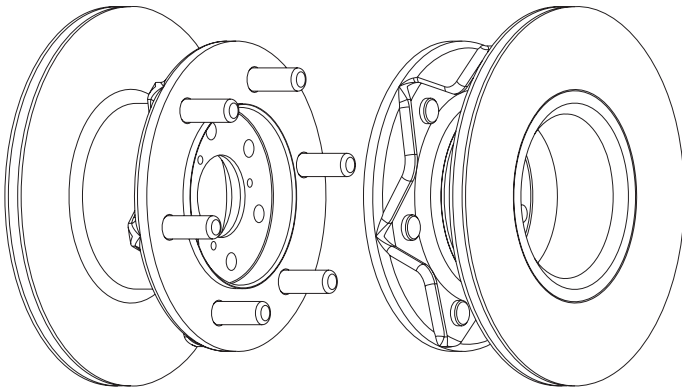

DDF088

ALFA ROMEO 75 (162B)

DDF089

∅	A	B	C	D	
267	14.2	12.8	111	58	

IVECO DAILY I Box Body / Estate, DAILY I Bus, DAILY I Dumpertruck, DAILY I Platform/Chassis

**DDF092**

∅	A	B	C	D	
272	11.0	9.9	51	108	

LADA NADESCHDA (2120), NIVA (2121), NIVA II (2123)