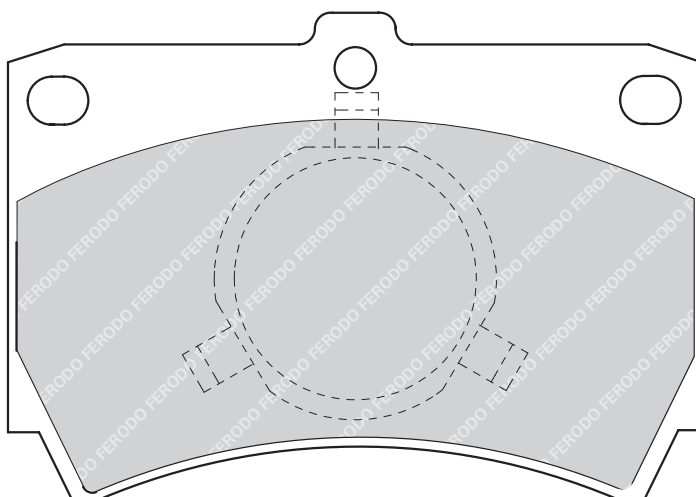

FDB487

21277

92

64

15

SUM

-

-

MAZDA 323 III (BF), 323 III Hatchback (BF), 323 III Station Wagon (BW)