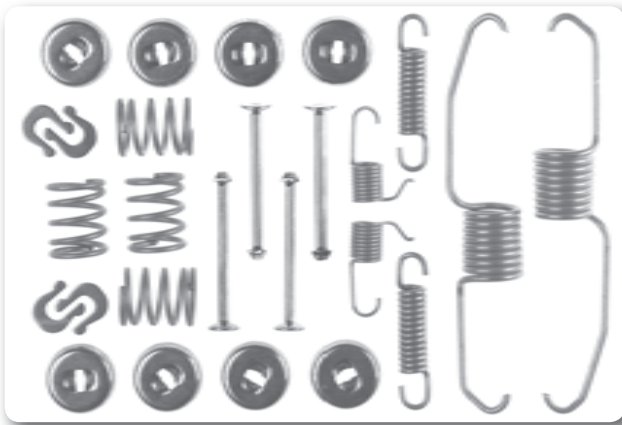

FBA38

TOYOTA CARINA E (_T19_), CARINA E Saloon (_T19_), CARINA E Sportswagon (_T19_), CARINA II (_T15_), CARINA II (_T17_), CARINA II Saloon (_T15_), CARINA II Saloon (_T17_), CARINA II Station Wagon (_T17_), COROLLA (_E8_), COROLLA (_E11_), COROLLA Compact (_E11_), COROLLA FX Compact (E8B), COROLLA Liftback (_E8_), COROLLA Liftback (_E11_), COROLLA Wagon (_E11_)