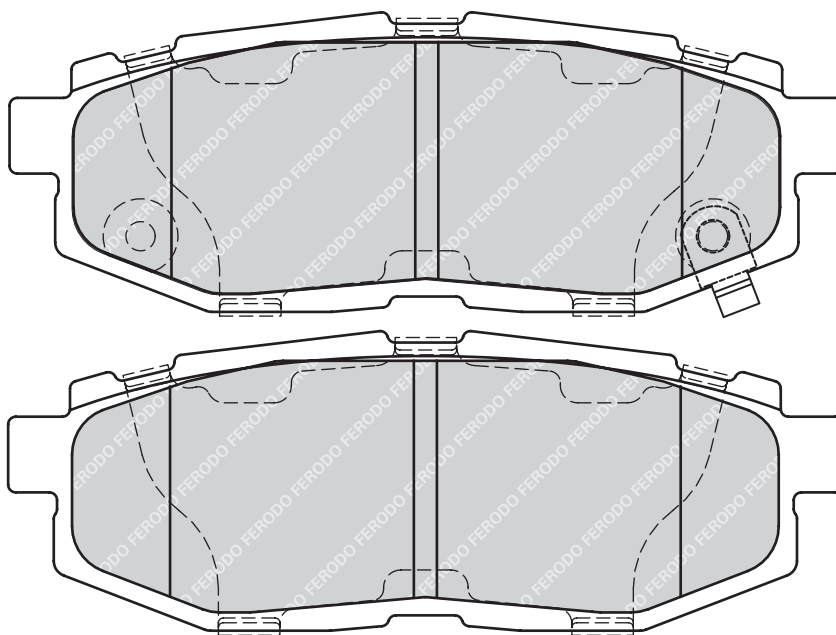

24854

110.6

39.7

16.7

N/A

1

-

SUBARU LEGACY V, LEGACY V Estate, TRIBECA (B9)