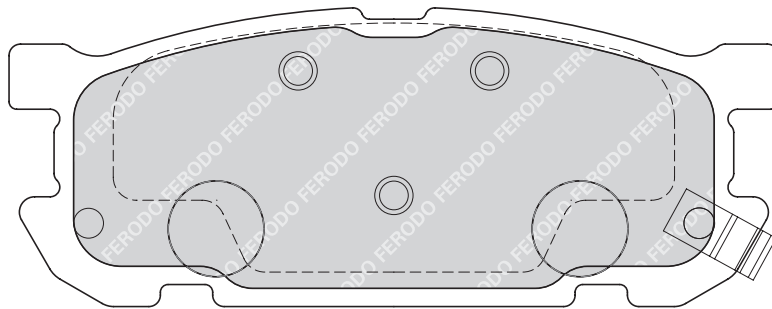

FDB1754

23876

MAZDA MX-5 II (NB)