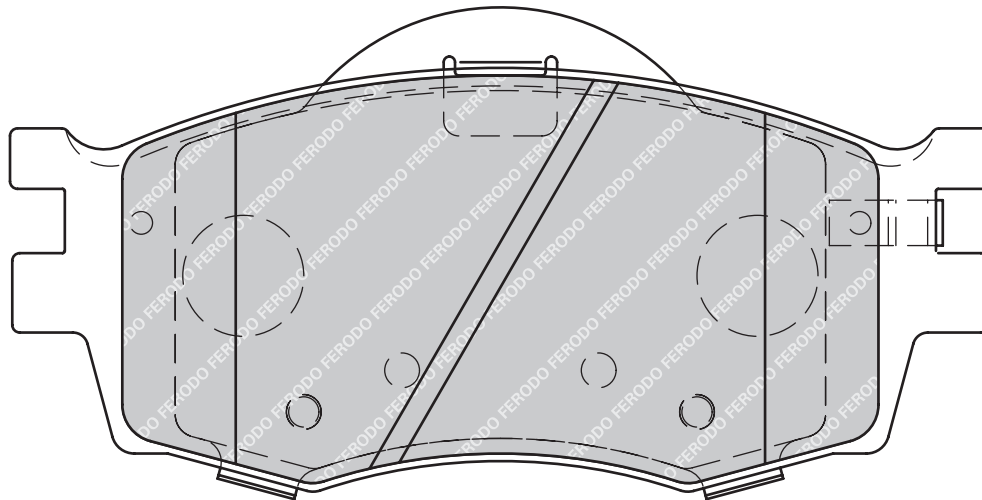

HYUNDAI ACCENT III (MC), ACCENT Saloon (MC), i20 (PB, PBT)
KIA RIO II (JB), RIO II Saloon (JB)