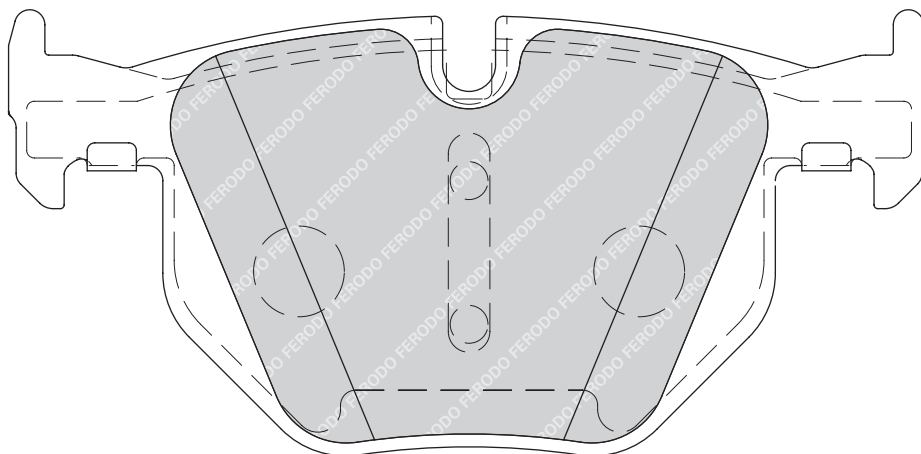

FDB1748

23732

122

58.2

17

ATE

-

-

BMW 5 (E60), 5 Touring (E61), 6 (E63), 6 Convertible (E64)