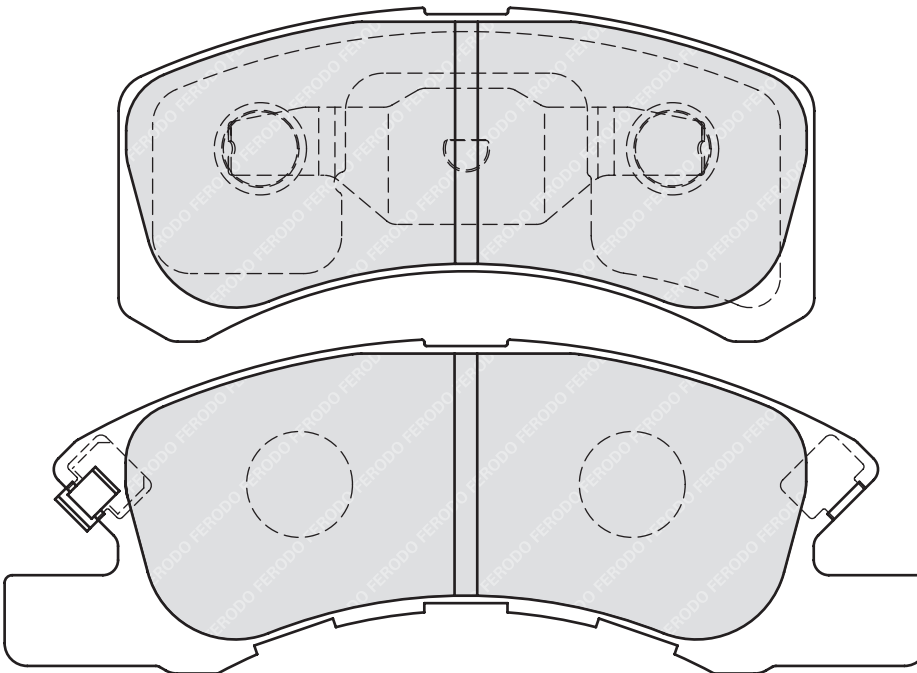

FDB1988

24229

92.1/122.1

44.4

16.3

AKE

2

-

DAIHATSU CHARADE (L2_), CUORE VII (L251), CUORE VIII, TREVIS