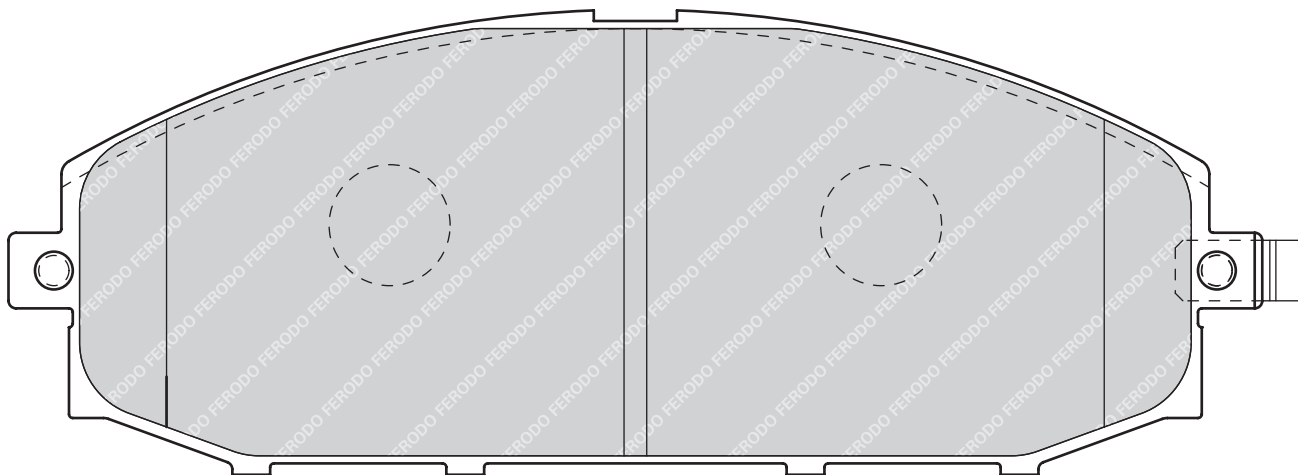

FDB1577

23611

166

61.3

19

AKE

4

-

NISSAN PATROL GR II Wagon (Y61)