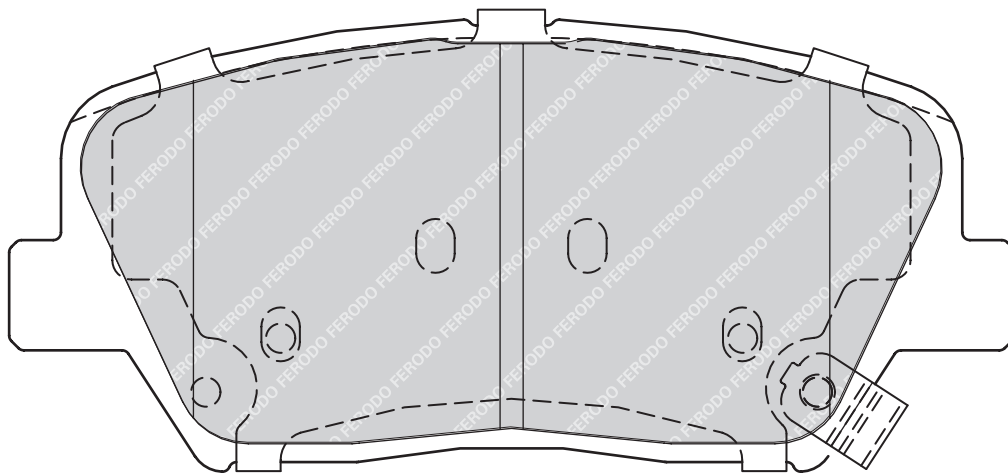

FDB4396

KIA SORENTO (XM)

132.74

59.7

17.58

N/A

2

-