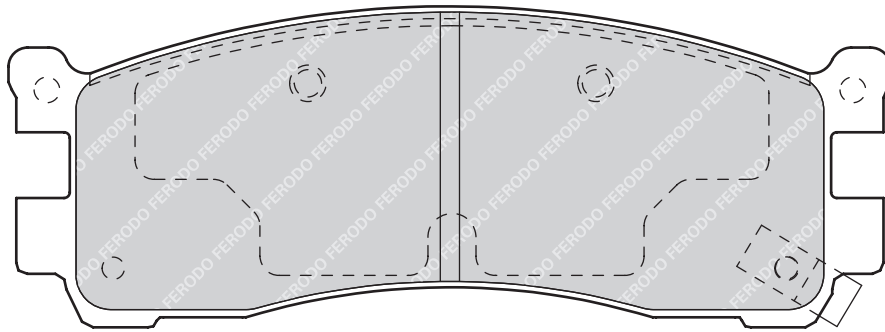

15.5/16.5

AKE

2

-

MAZDA MPV I (LV), XEDOS 9 (TA)

FDB1447

23996

156.3