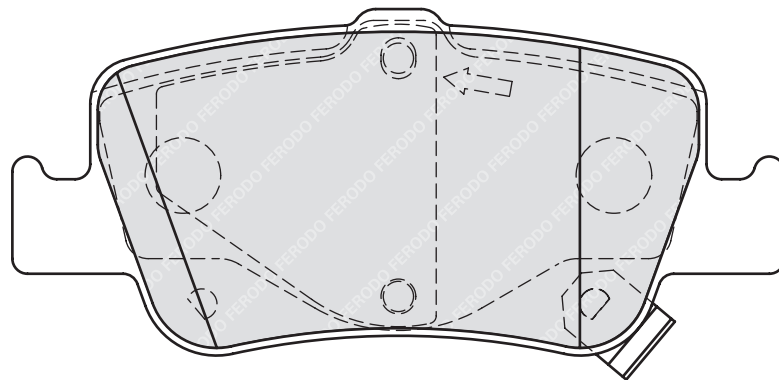

102.2

45.8

16.4

BOS

2

-

TOYOTA AURIS (ZZE15_, ADE15_, ZRE15_, NDE15_), COROLLA (ZZE12_, NDE12_, ZDE12_), COROLLA Estate (_E12J_, _E12T_), COROLLA Saloon (_E12J_, _E12T_), COROLLA Saloon (E150_)