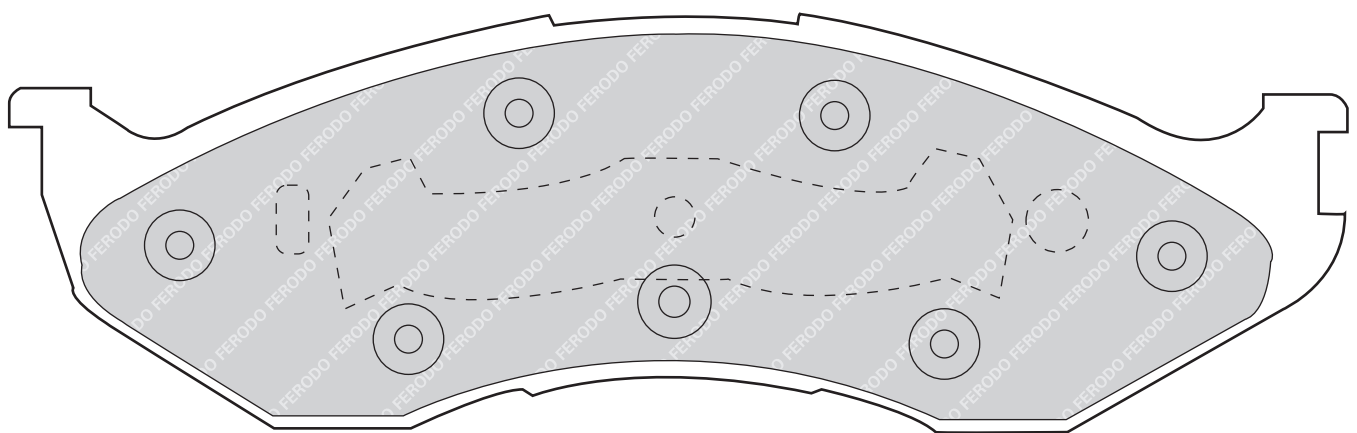

FDB929

21822

177

55

17

KEL

-

-

JEEP CHEROKEE (XJ), GRAND CHEROKEE I (ZJ), WRANGLER I (YJ, SJ_)
KIA CARNIVAL (UP)