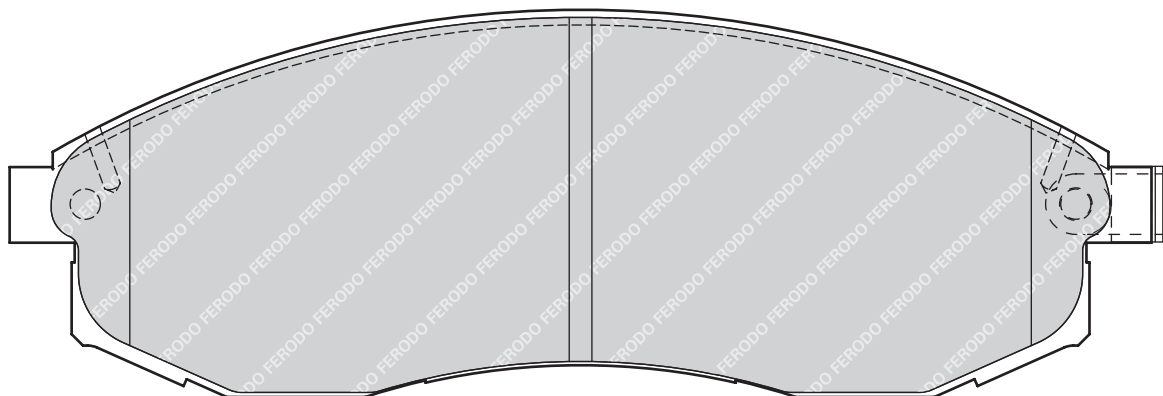

FDB1646

23086

151

51.3

16

SUM

2

-

MITSUBISHI L 200 (K__T)

NISSAN MAXIMA QX III (A32)