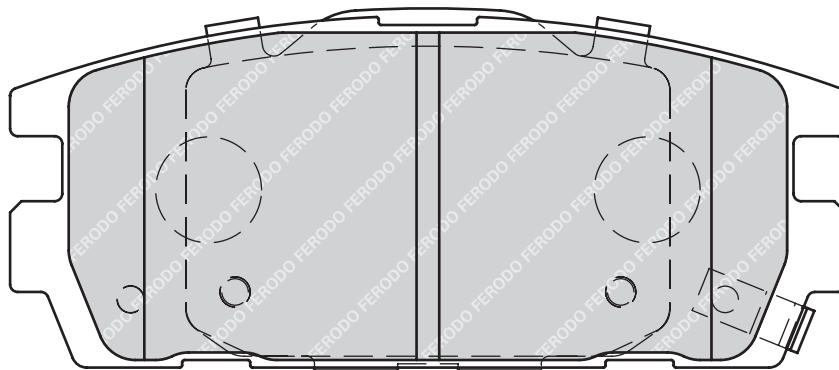

FDB1841

23813

110.6

46.5

15.6/16

MAN

2

-

HYUNDAI TERRACAN (HP)