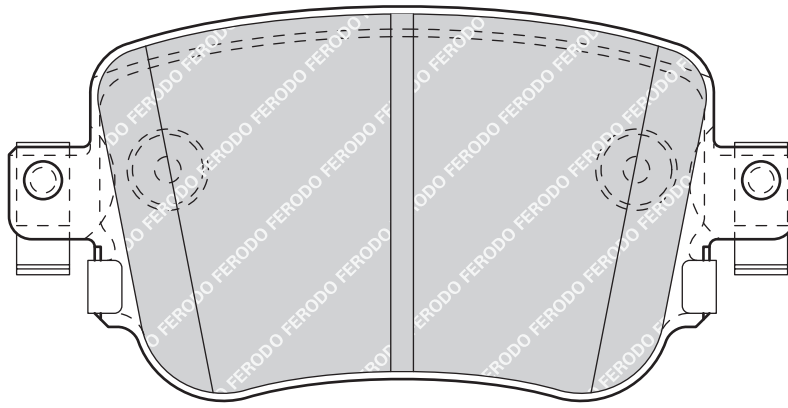

FDB4485

25109

104

52

17.65

TRW

-

-

SEAT LEON (5F1), LEON SC (5F5), Leon SF (5F8)