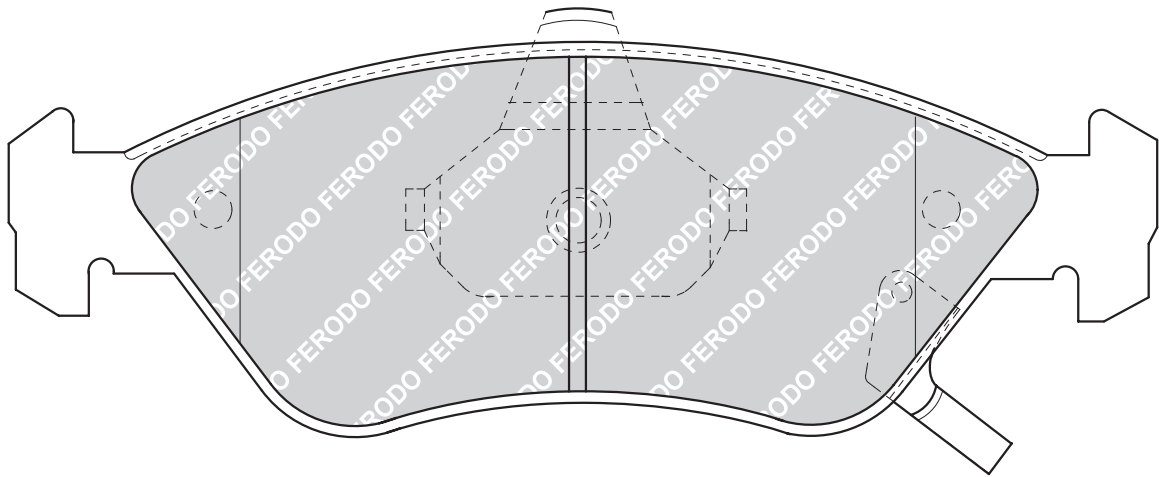

FDB1125

23450

KIA CLARUS (K9A), CLARUS Estate (GC)