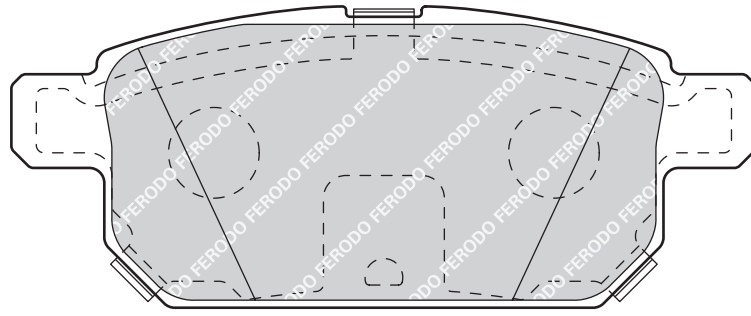

FDB4430

25258

SUZUKI SWIFT IV (MZ, FZ, EZ, NZ)