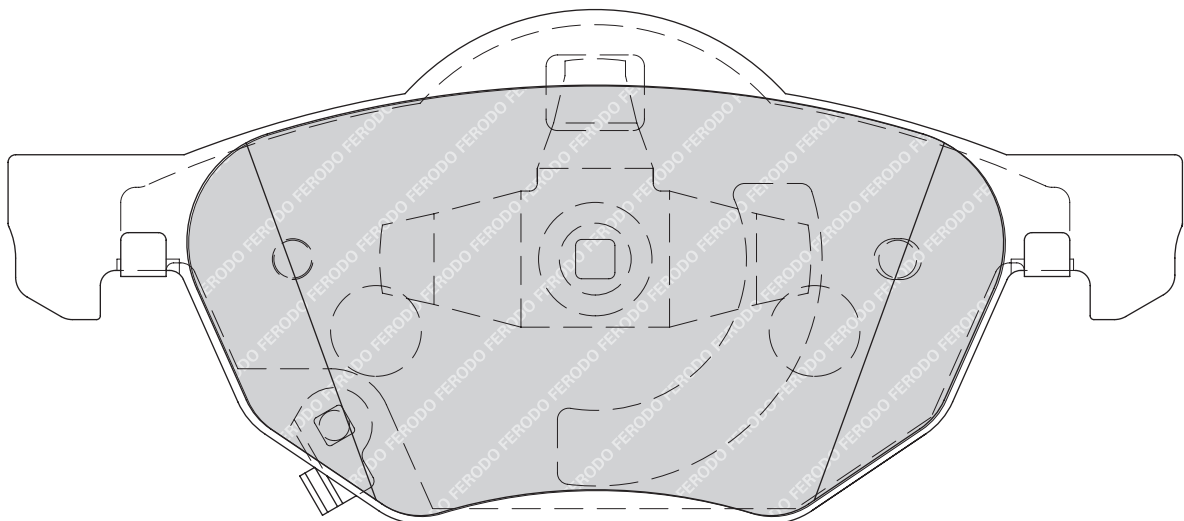

155.2

68.5

17

ATE

2

-

HONDA ACCORD VIII (CL_, CM_), ACCORD VIII Tourer (CM_)

FORD FOCUS II (DA_), FOCUS II Convertible, FOCUS II Estate (DAW_), FOCUS II Saloon (DA_)