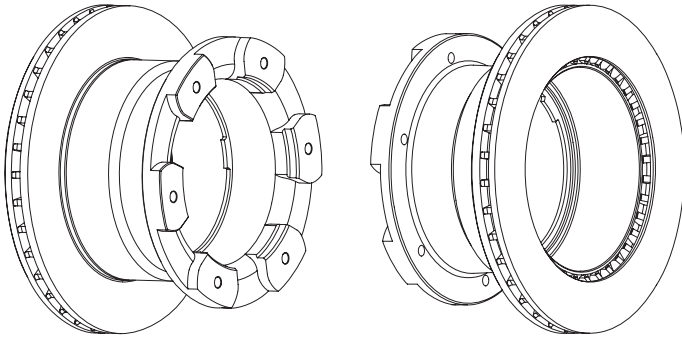

FCR332A

∅
306

A
28.0

B
25.0

C
132

D
178

IVECO DAILY III Box Body / Estate, DAILY III Bus, DAILY III Dumptruck,
DAILY III Platform/Chassis