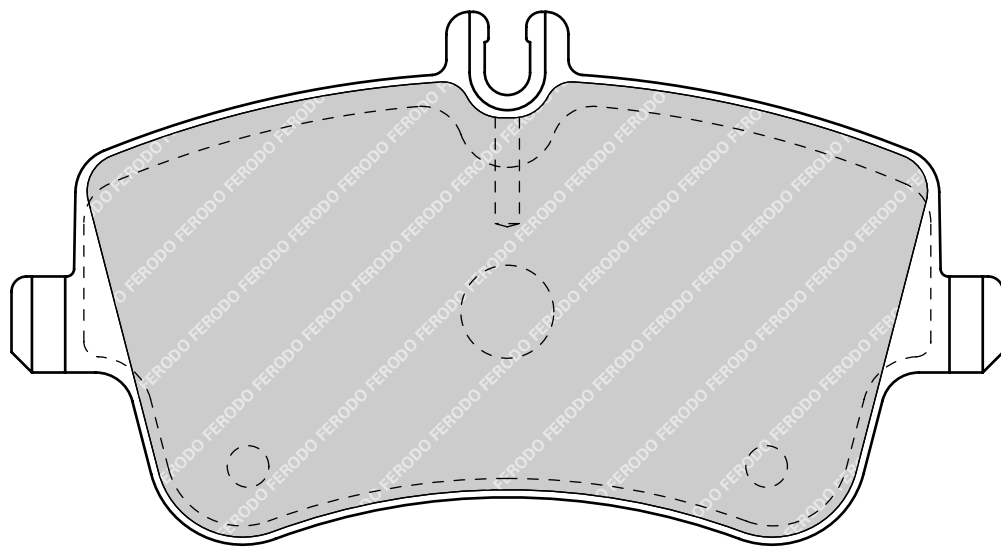

FDB1429

23144

132

69.8/62.05

19.5

2

MERCEDES-BENZ C-CLASS (W203), C-CLASS Coupe (CL203), C-CLASS T-Model (S203), CLC-CLASS (CL203), CLK (C209), CLK Convertible (A209), SLK (R171)