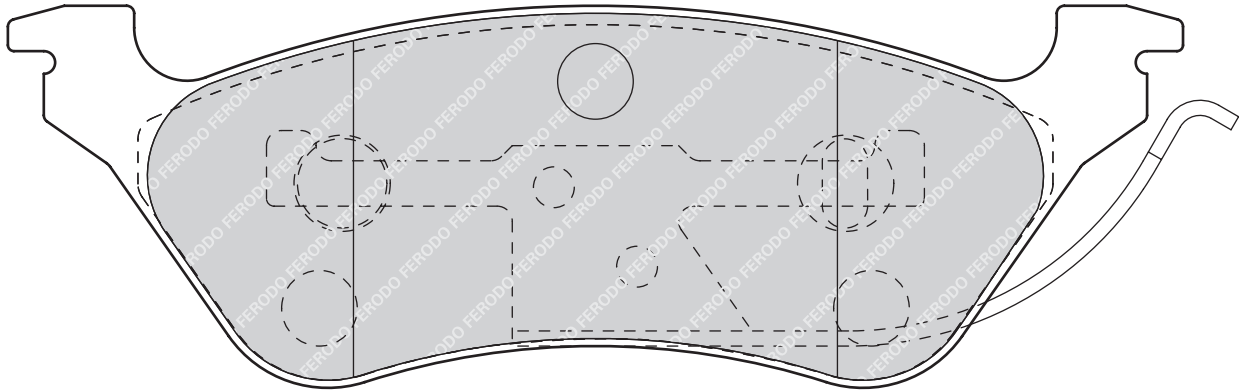

FDB1475

24036

155.6

50.7

16

KEL

-

-

CHRYSLER VOYAGER IV (RG)
JEEP CHEROKEE (KJ)