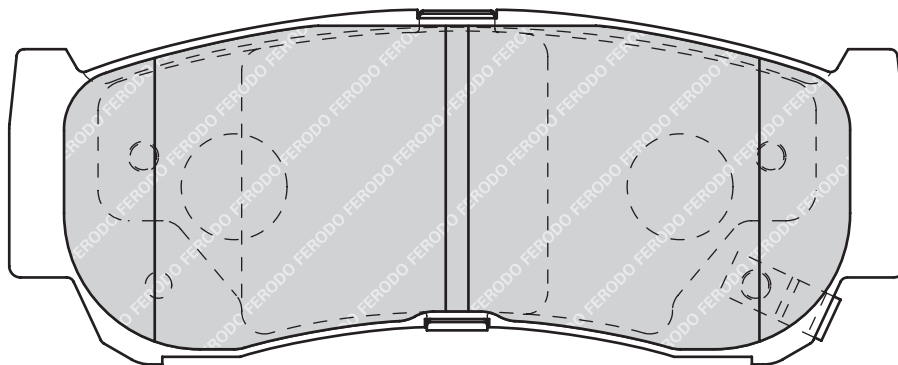

FDB1910

24488

118.6

47

15.4/15.9

MAN

2

-

HYUNDAI H-1 Box, H-1 Platform/Chassis, H-1 / STAREX, H-1 / STAREX Bus (KMF), SANTA FÉ II (CM)