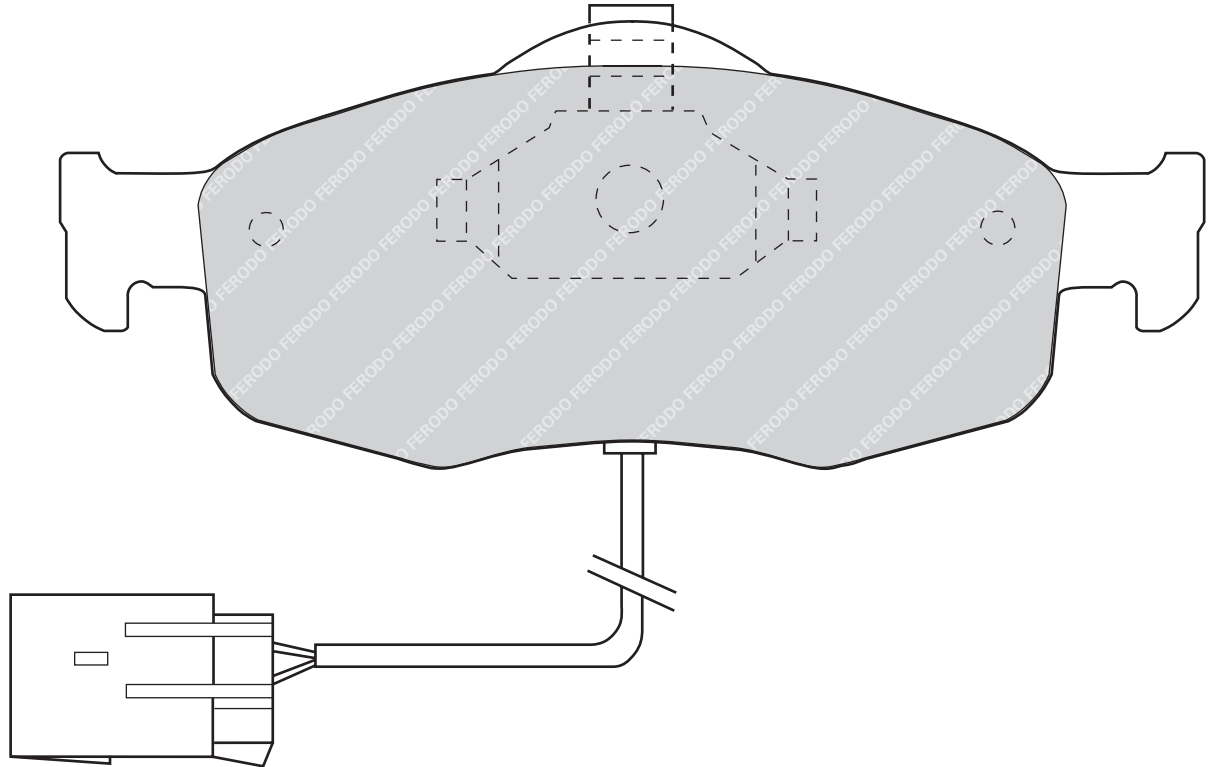

**FDB767****21583**

156

60

18.8

ATE

2

-

FORD COUGAR (EC_), ESCORT CLASSIC (AAL, ABL), ESCORT CLASSIC Turnier (ANL), ESCORT V (GAL), ESCORT V Convertible (ALL), ESCORT V Estate (GAL, AVL), ESCORT VI (GAL), ESCORT VI Convertible (ALL), ESCORT VI Estate (GAL), ESCORT VI Saloon (GAL), ESCORT VII (GAL, AAL, ABL), ESCORT VII Convertible (ALL), ESCORT VII Estate (GAL, ANL), ESCORT VII Saloon (GAL, AFL), MONDEO I (GBP), MONDEO I Estate (BNP), MONDEO I Saloon (GBP), MONDEO II (BAP), MONDEO II Estate (BNP), MONDEO II Saloon (BFP), SCORPIO I (GAE, GGE), SCORPIO I Estate (GGE), SCORPIO I Saloon (GGE), SCORPIO II (GFR, GGR), SCORPIO II Estate (GNR, GGR)