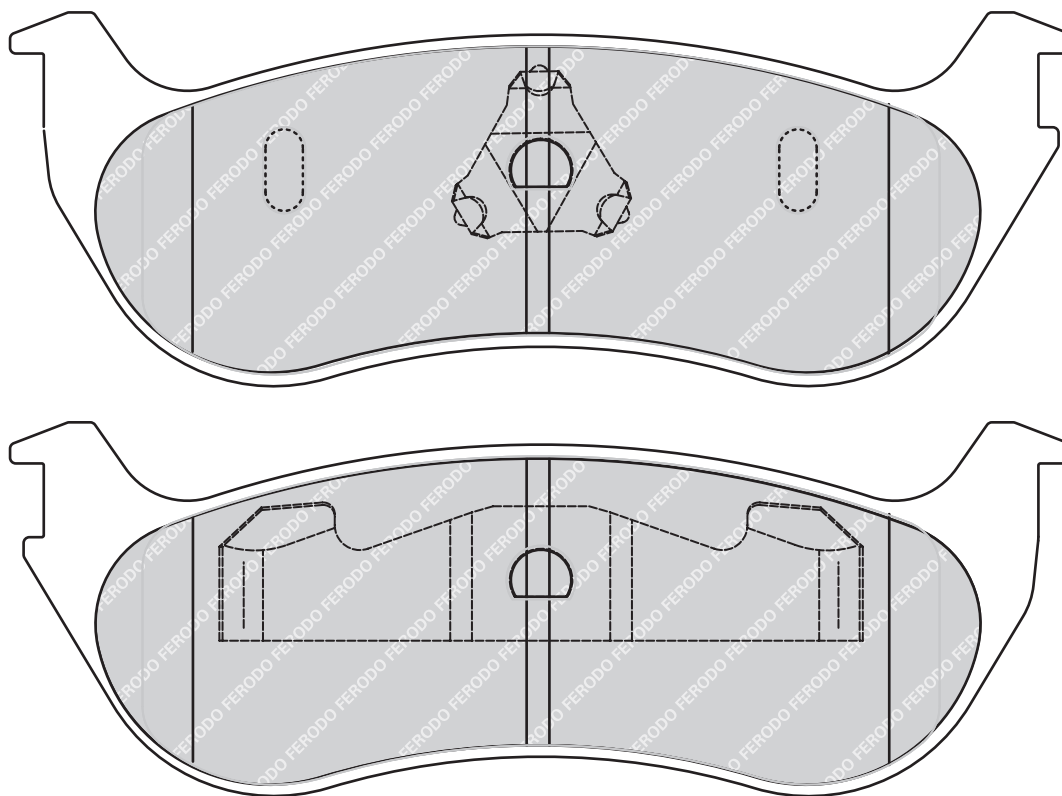

FDB1793

24381

140.5

48.8

15.5

KEL

-

-

FORD USA EXPLORER (U2)