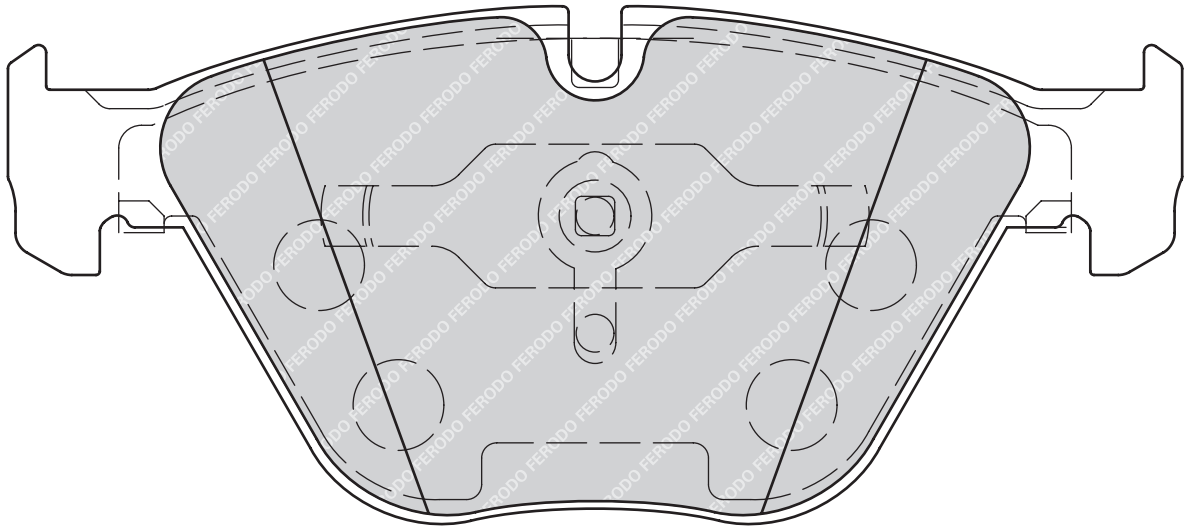

FDB4221

24161

155.4

68.5

19.8

ATE

-

-

BMW 3 (E90), 3 Convertible (E93), 3 Coupe (E92), 3 Touring (E91), X1 (E84), Z4 (E89)