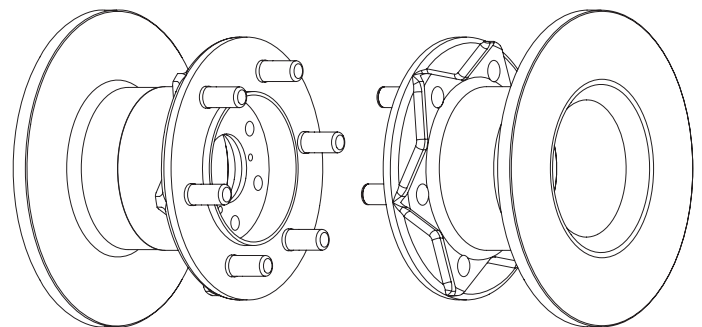

DDF250

MERCEDES-BENZ G-CLASS (W460), G-CLASS (W461), G-CLASS (W463), G-CLASS Cabrio (W463)

DDF254

IVECO DAILY I Box Body / Estate, DAILY I Bus, DAILY I Dumptruck, DAILY I Platform/Chassis

DDF255

VOLVO 940 (944), 940 II (944), 940 II Estate (945), 940 Kombi (945), 960 (964), 960 II (964), 960 II Estate (965), 960 Kombi (965)