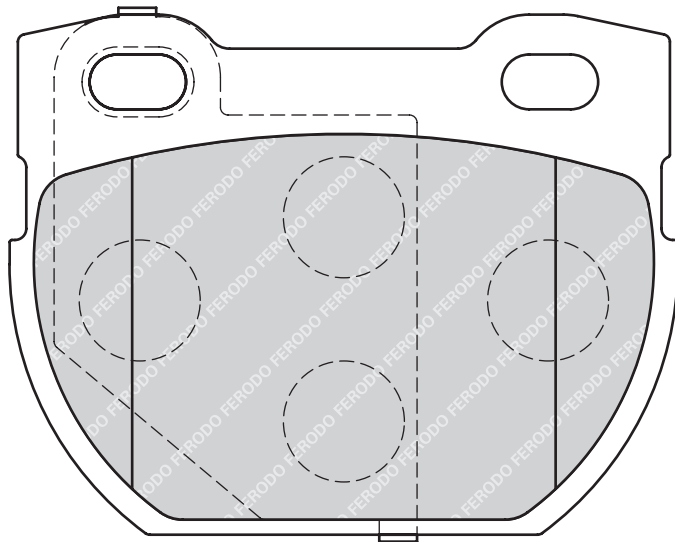

CITROËN C-CROSSER (EP_), C-CROSSER ENTERPRISE
PEUGEOT 4007 (GP_)

FDB1994

23471

88.5

68.8

17.8

LKD

LAND ROVER DEFENDER Cabrio (LD), DEFENDER Pickup (LD_), DEFENDER Station Wagon (LD)