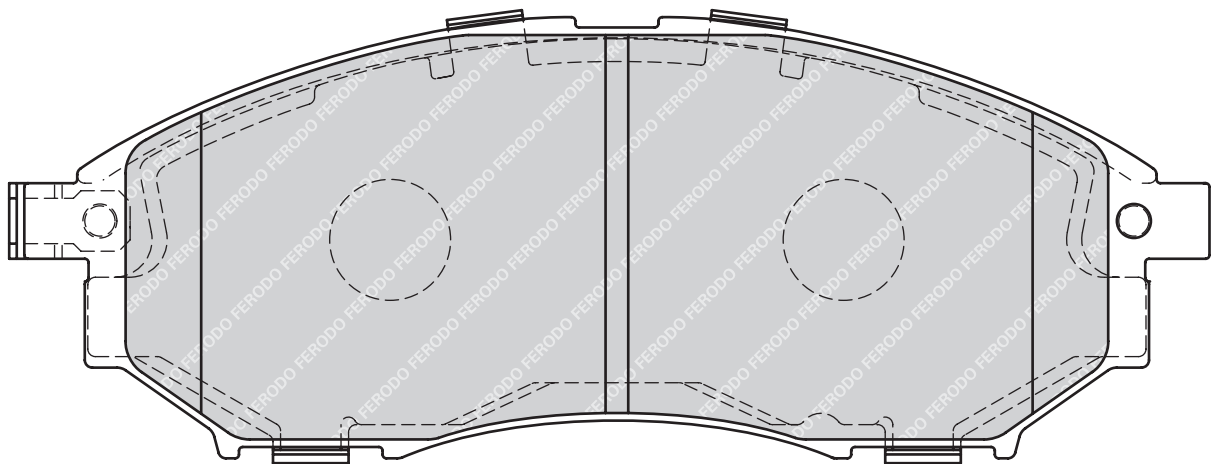

58.5

17.9

SUM

4

-

RENAULT KOLEOS (HY_)

FERODO

SEAT LEON (1M1), TOLEDO II (1M2)